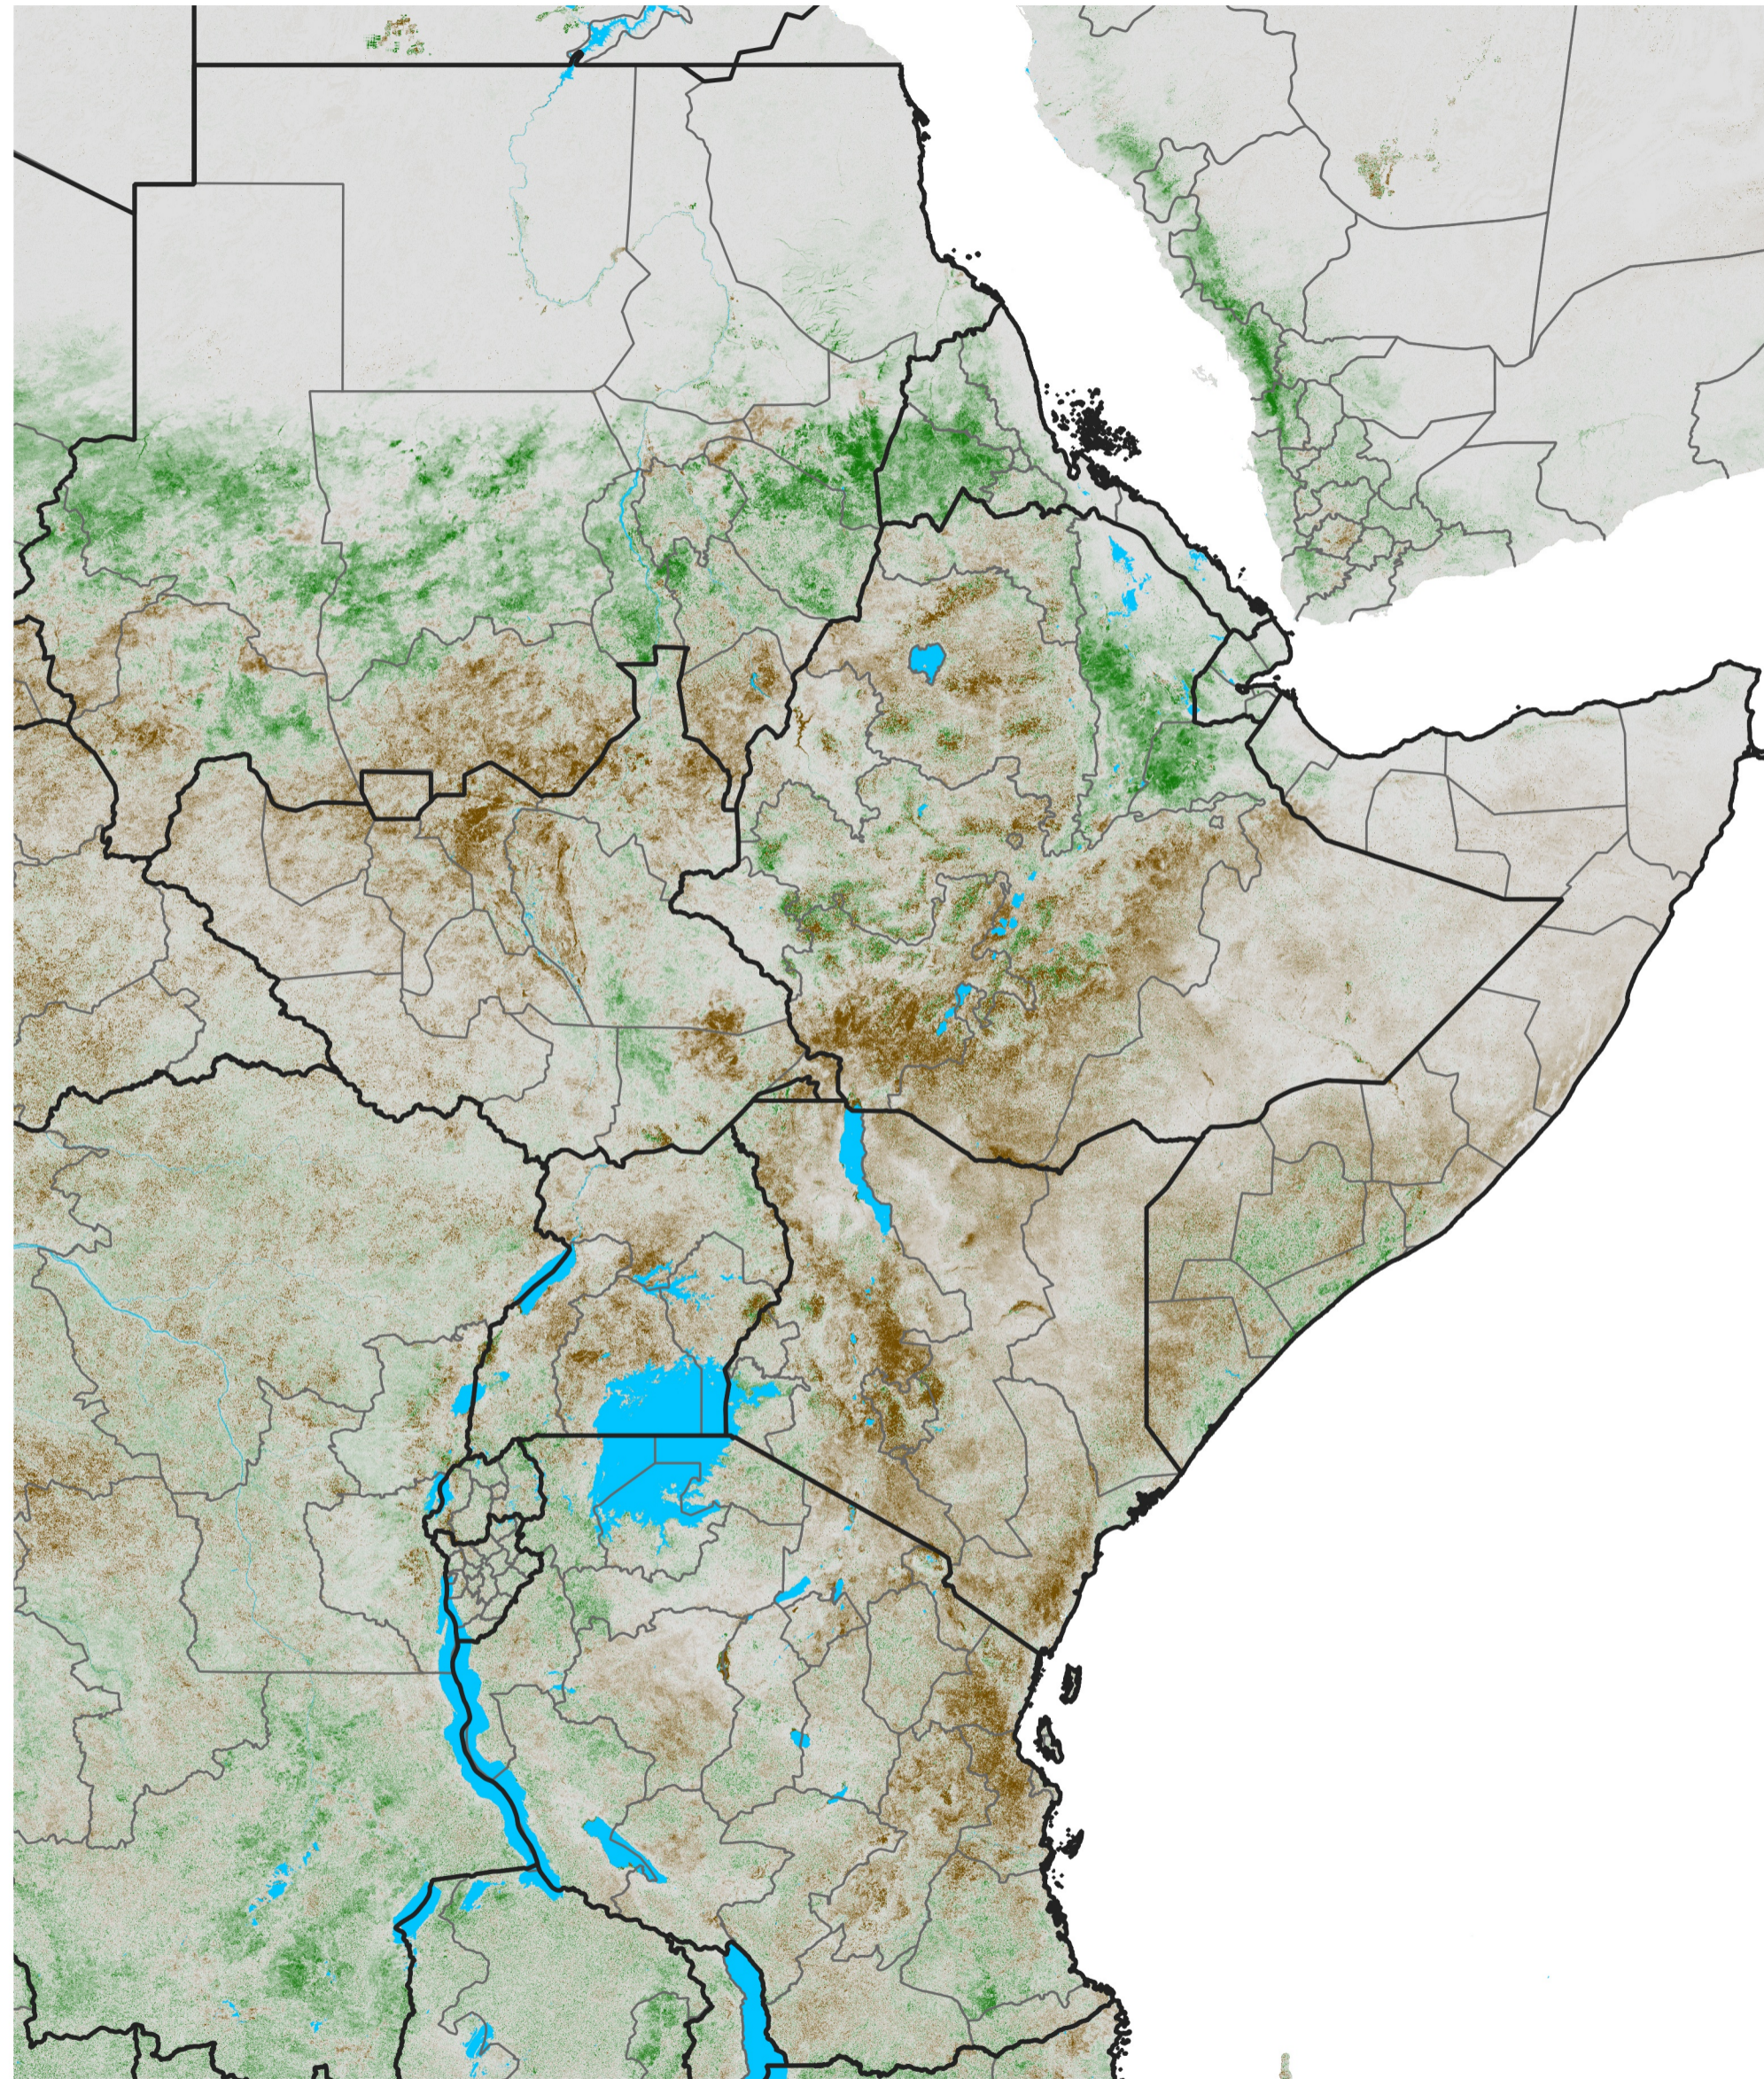

# East Africa NDVI Anomaly

2022 minus Mean (2012 - 2021)

Period 44 / Aug 01 - 10, 2022

## NDVI Anomaly

< -0.3   -0.2   -0.1   -0.05   0.05   0.1   0.2   >0.3

Negative

No Difference

Positive