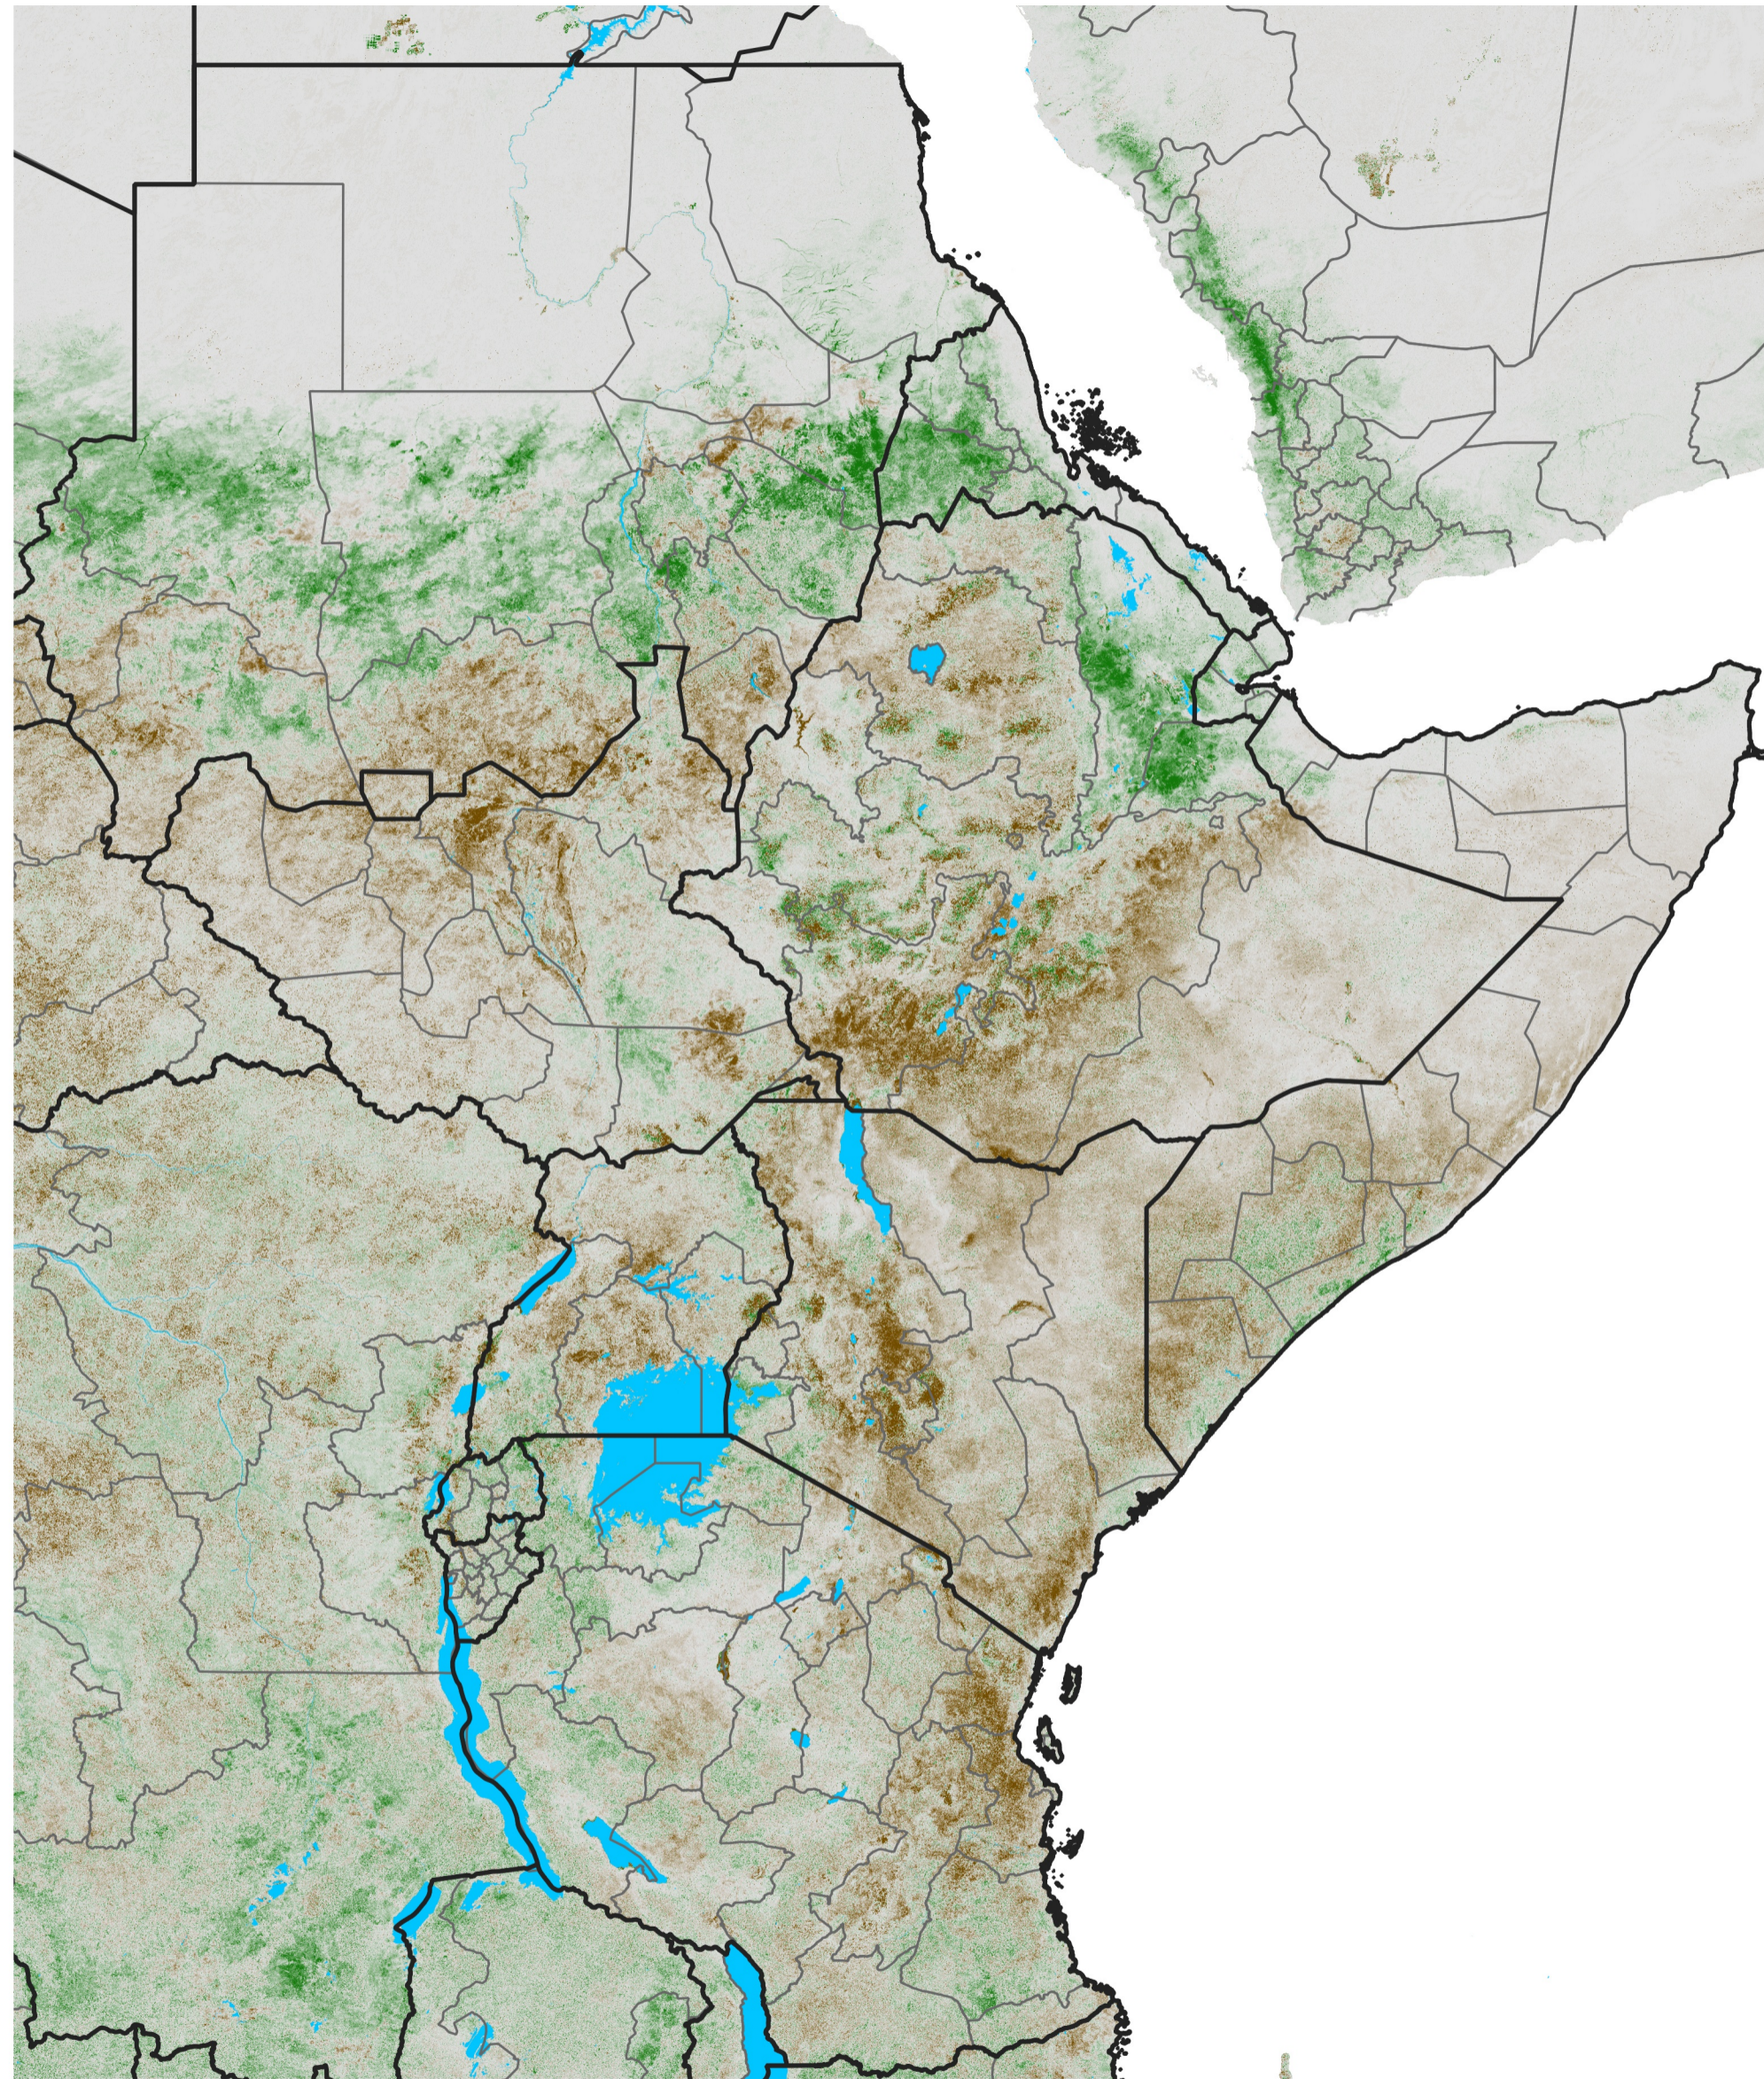

# East Africa NDVI Anomaly

2022 minus Mean (2012 - 2021)

Period 45 / Aug 06 - 15, 2022

## NDVI Anomaly

< -0.3   -0.2   -0.1   -0.05   0.05   0.1   0.2   >0.3

Negative

No Difference

Positive