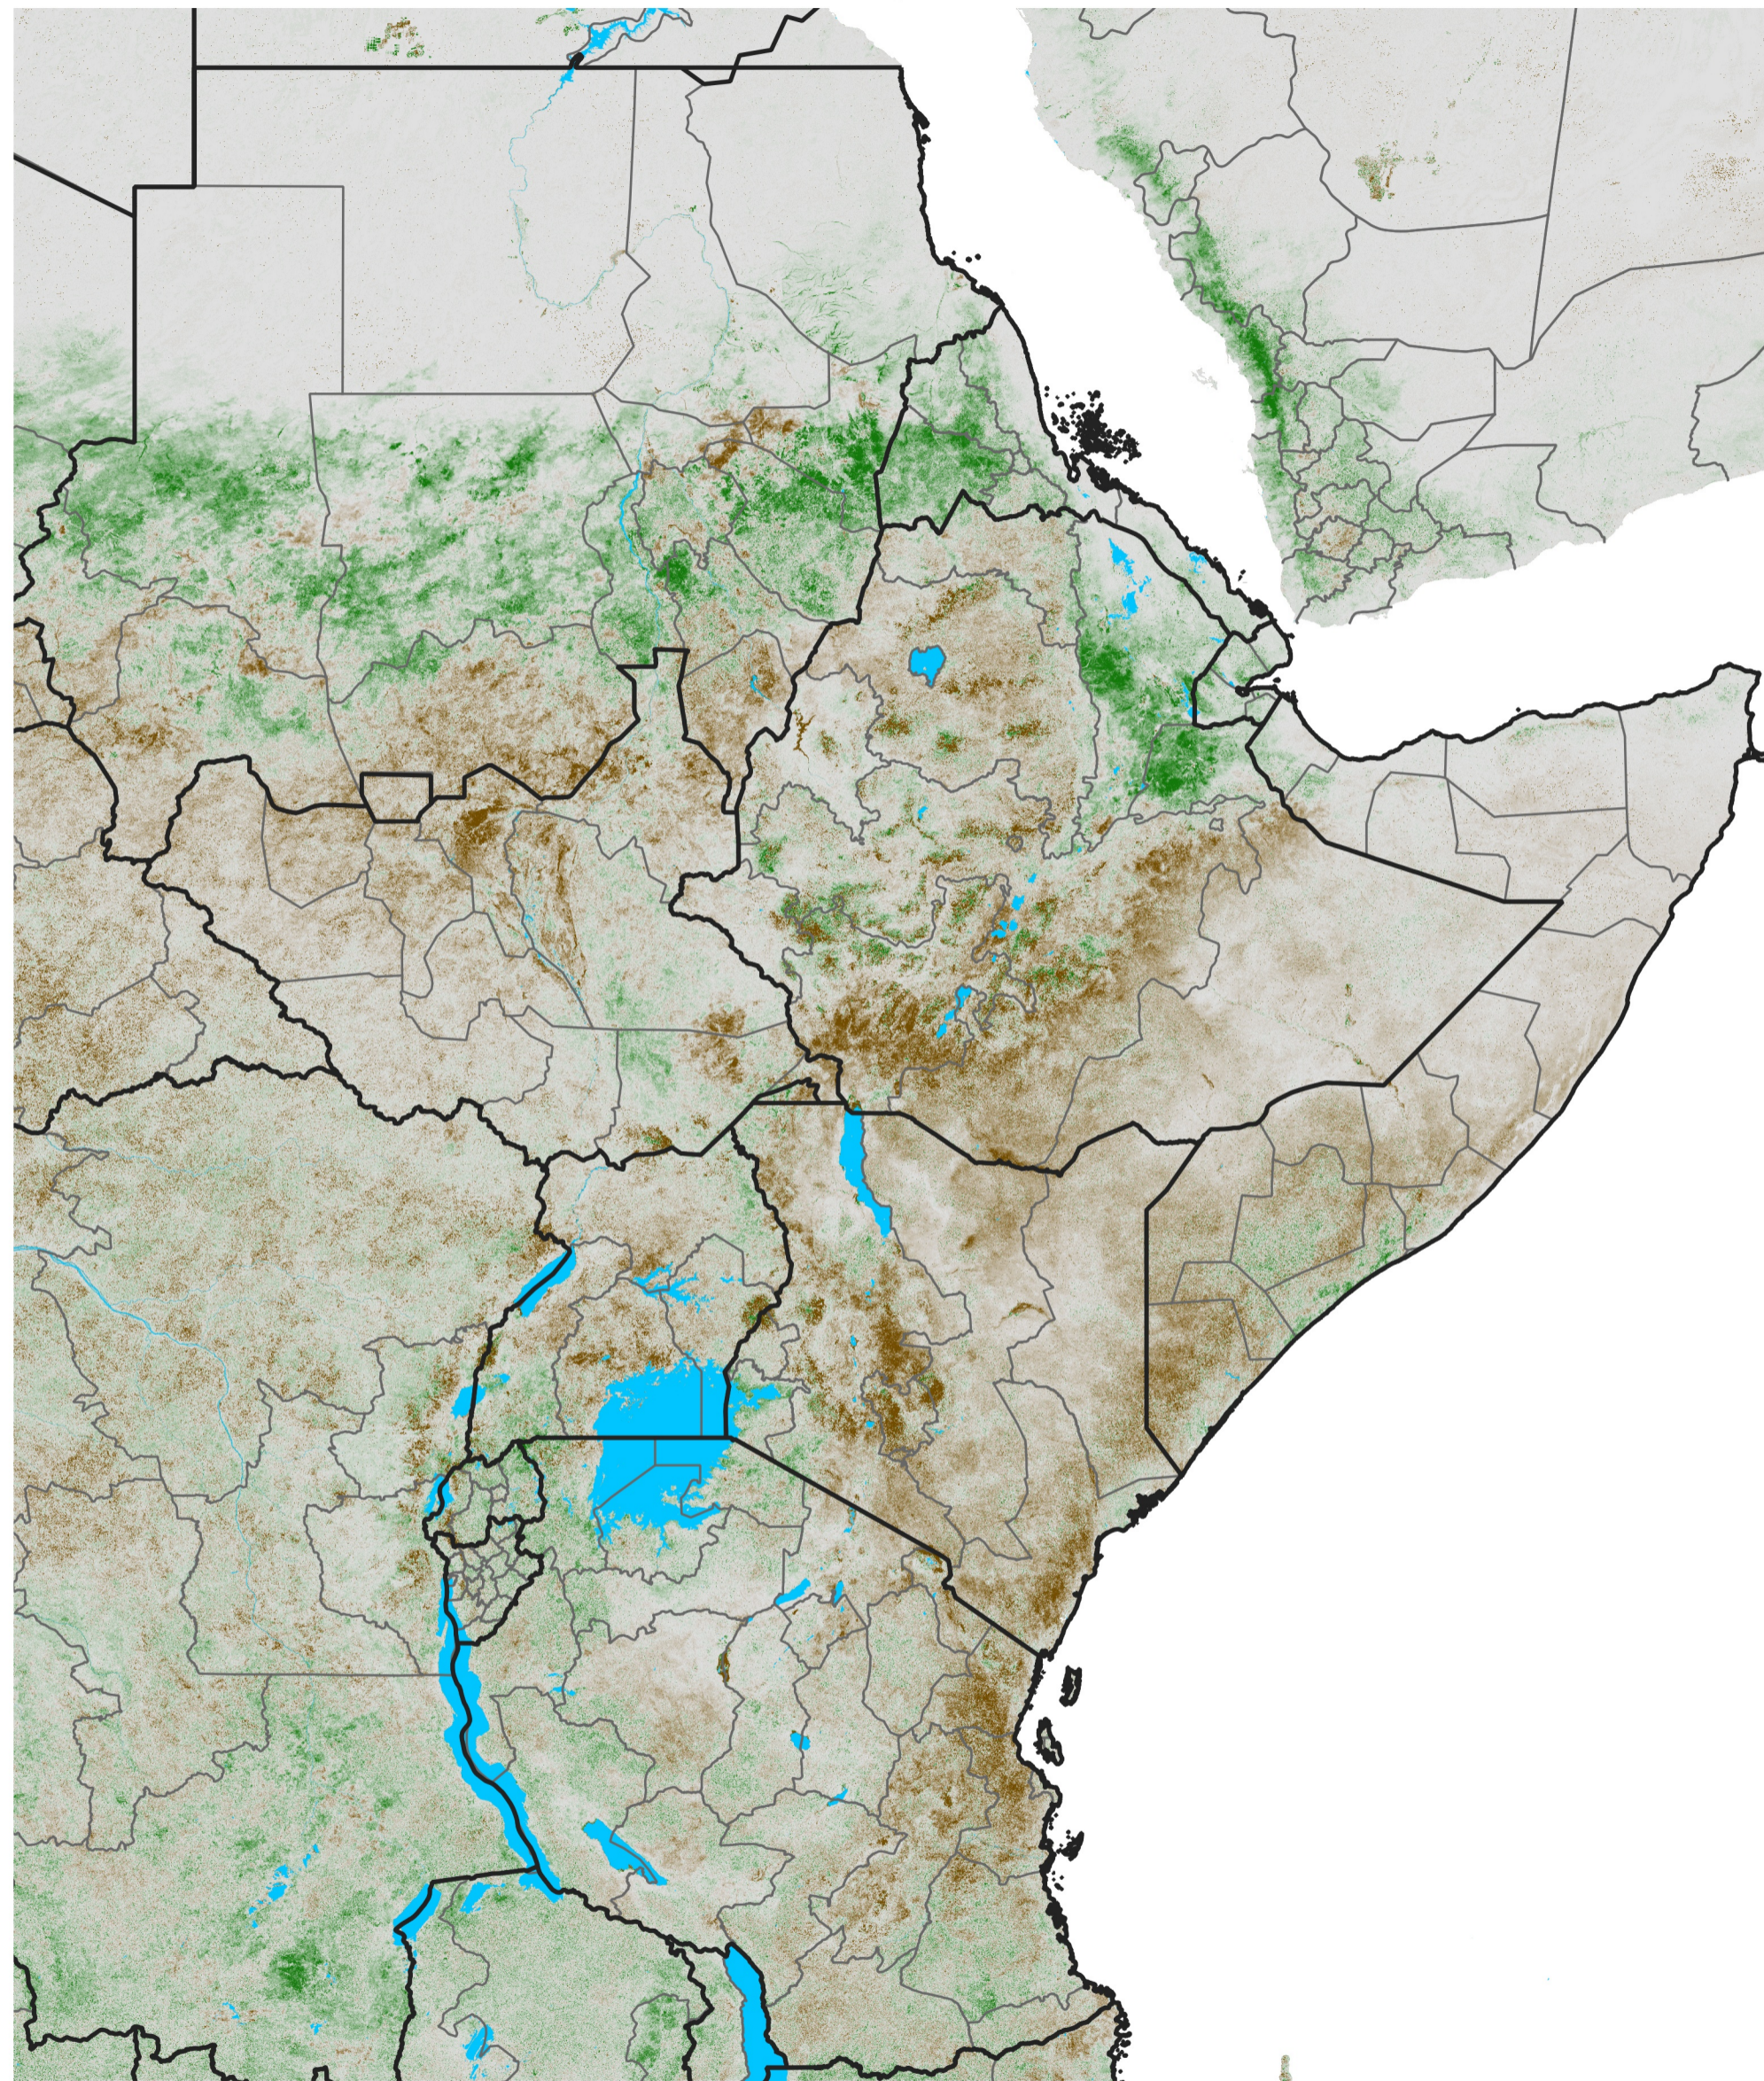

East Africa NDVI Anomaly

2022 minus Mean (2012 - 2021)

Period 46 / Aug 11 - 20, 2022

NDVI Anomaly

< -0.3 -0.2 -0.1 -0.05 0.05 0.1 0.2 > 0.3

Negative

No Difference

Positive