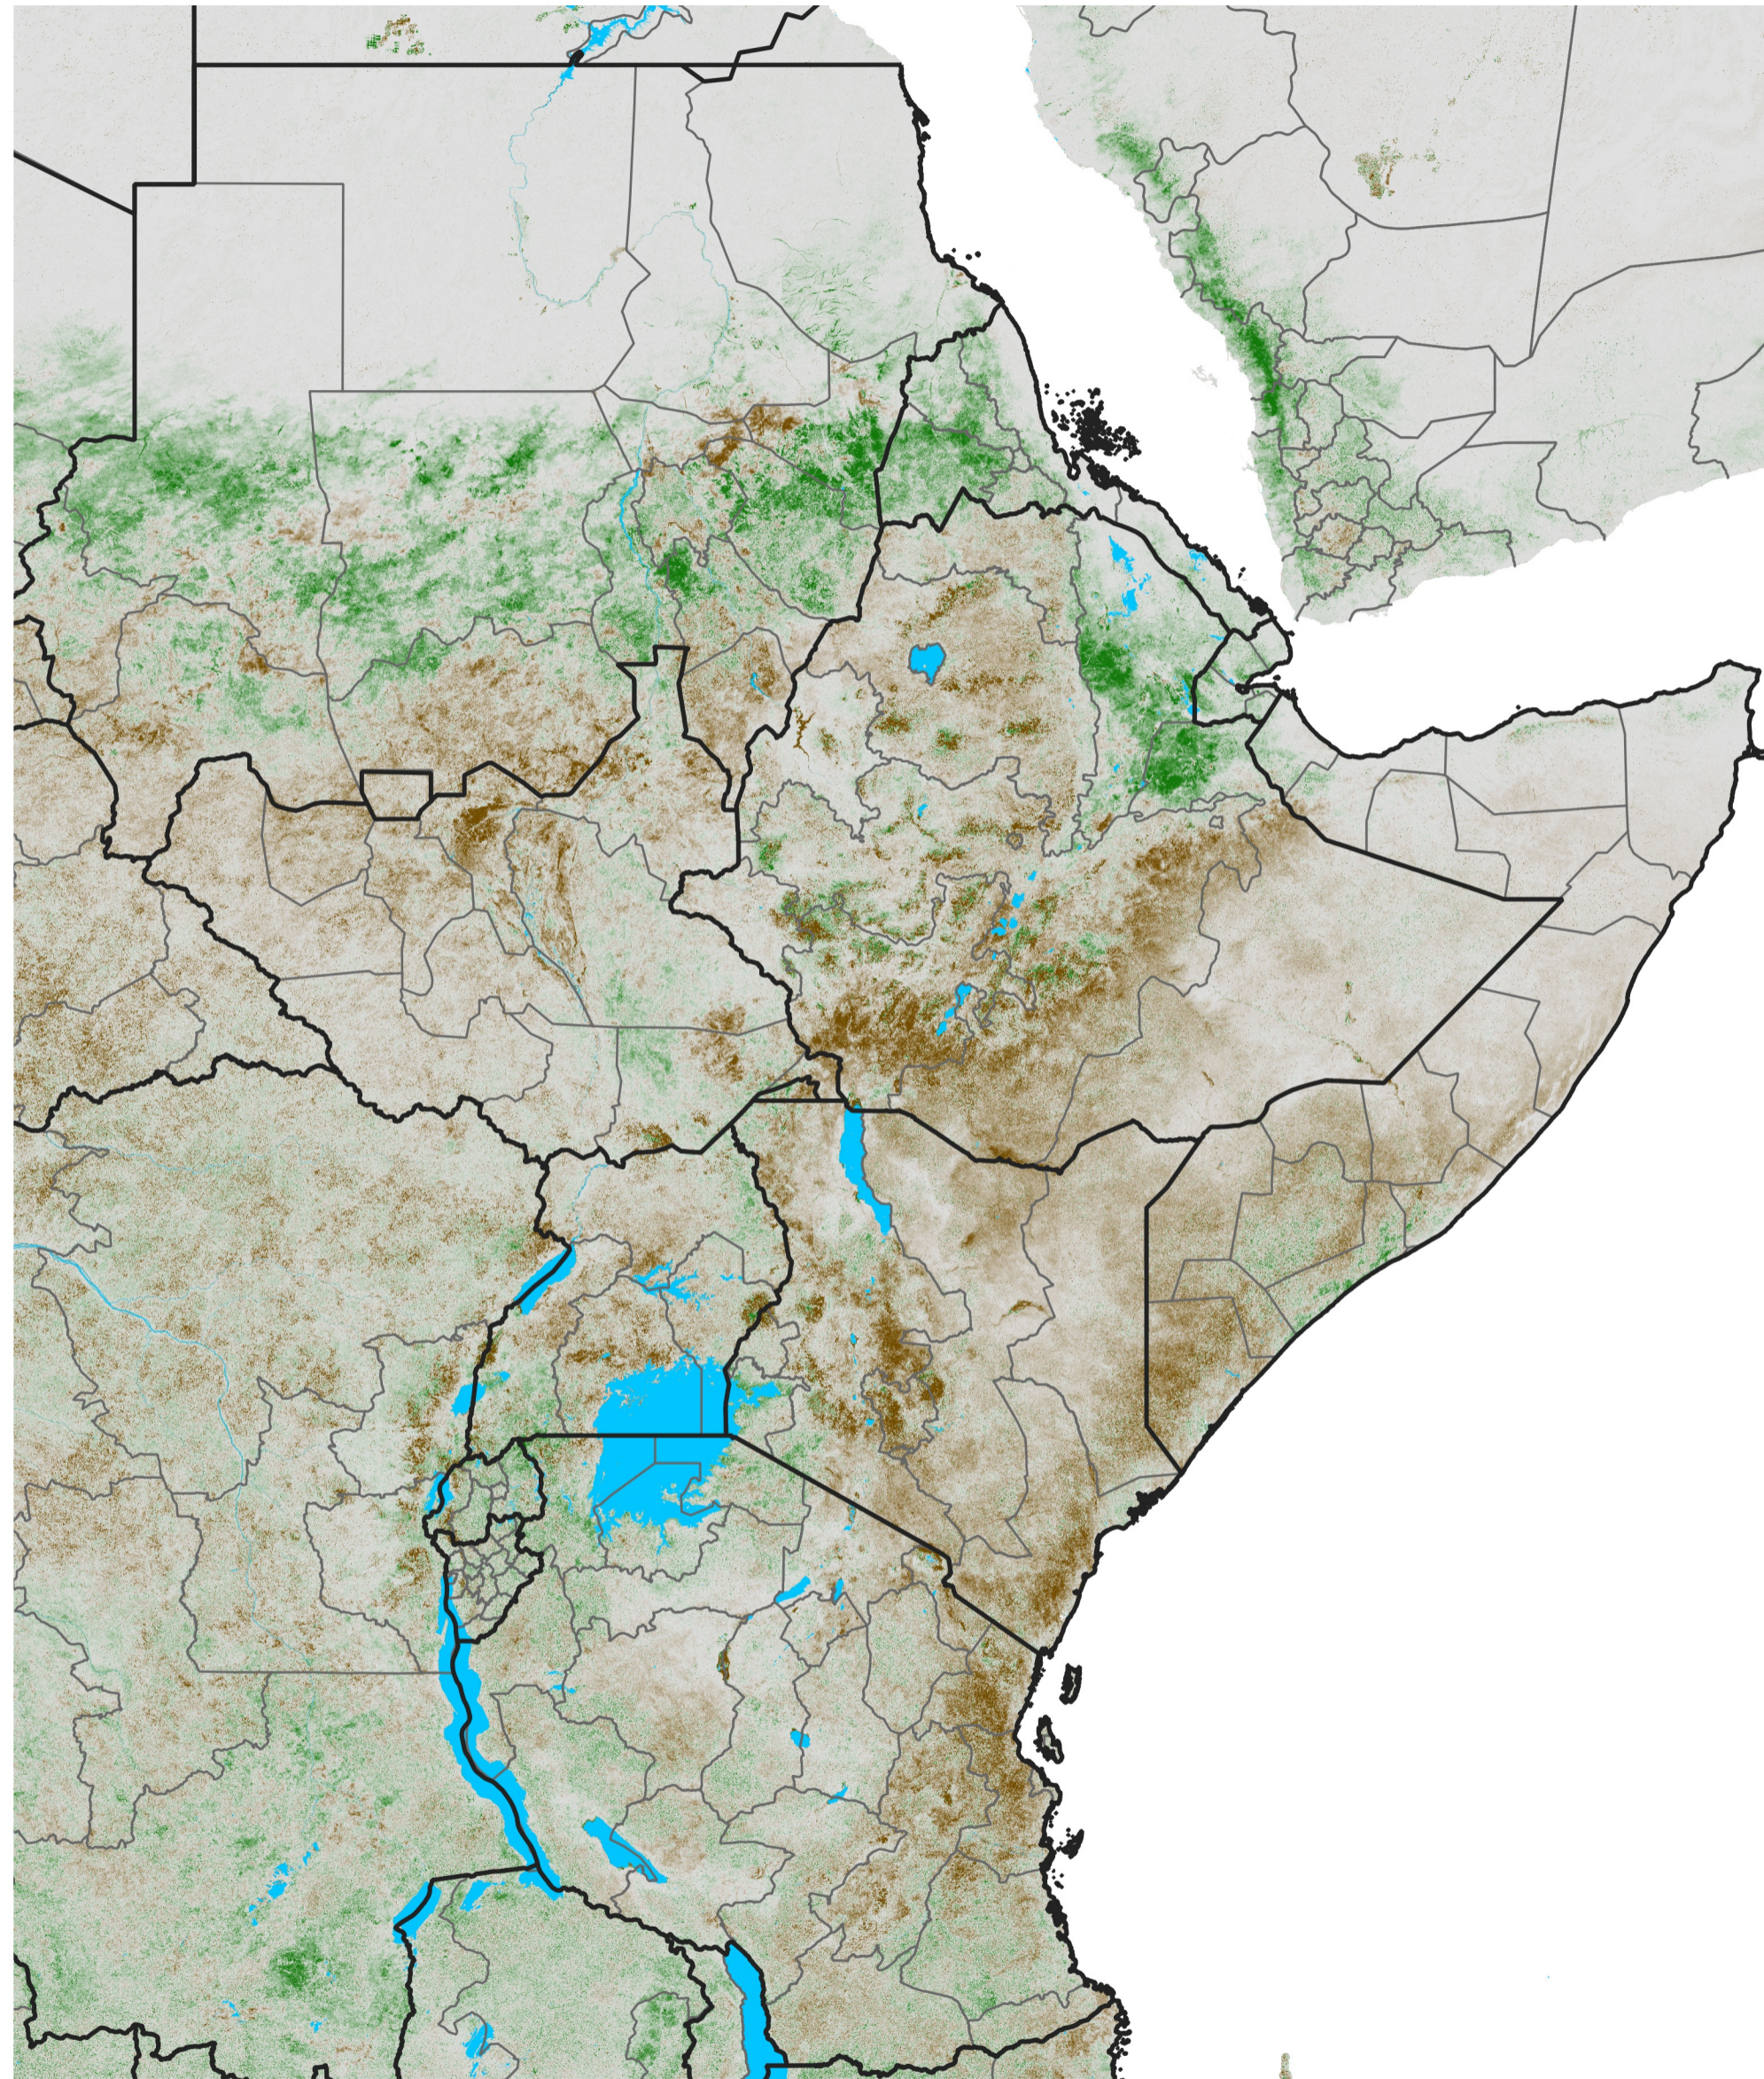

# East Africa NDVI Anomaly

2022 minus Mean (2012 - 2021)

Period 47 / Aug 16 - 25, 2022

## NDVI Anomaly

< -0.3   -0.2   -0.1   -0.05   0.05   0.1   0.2   >0.3

Negative

No Difference

Positive