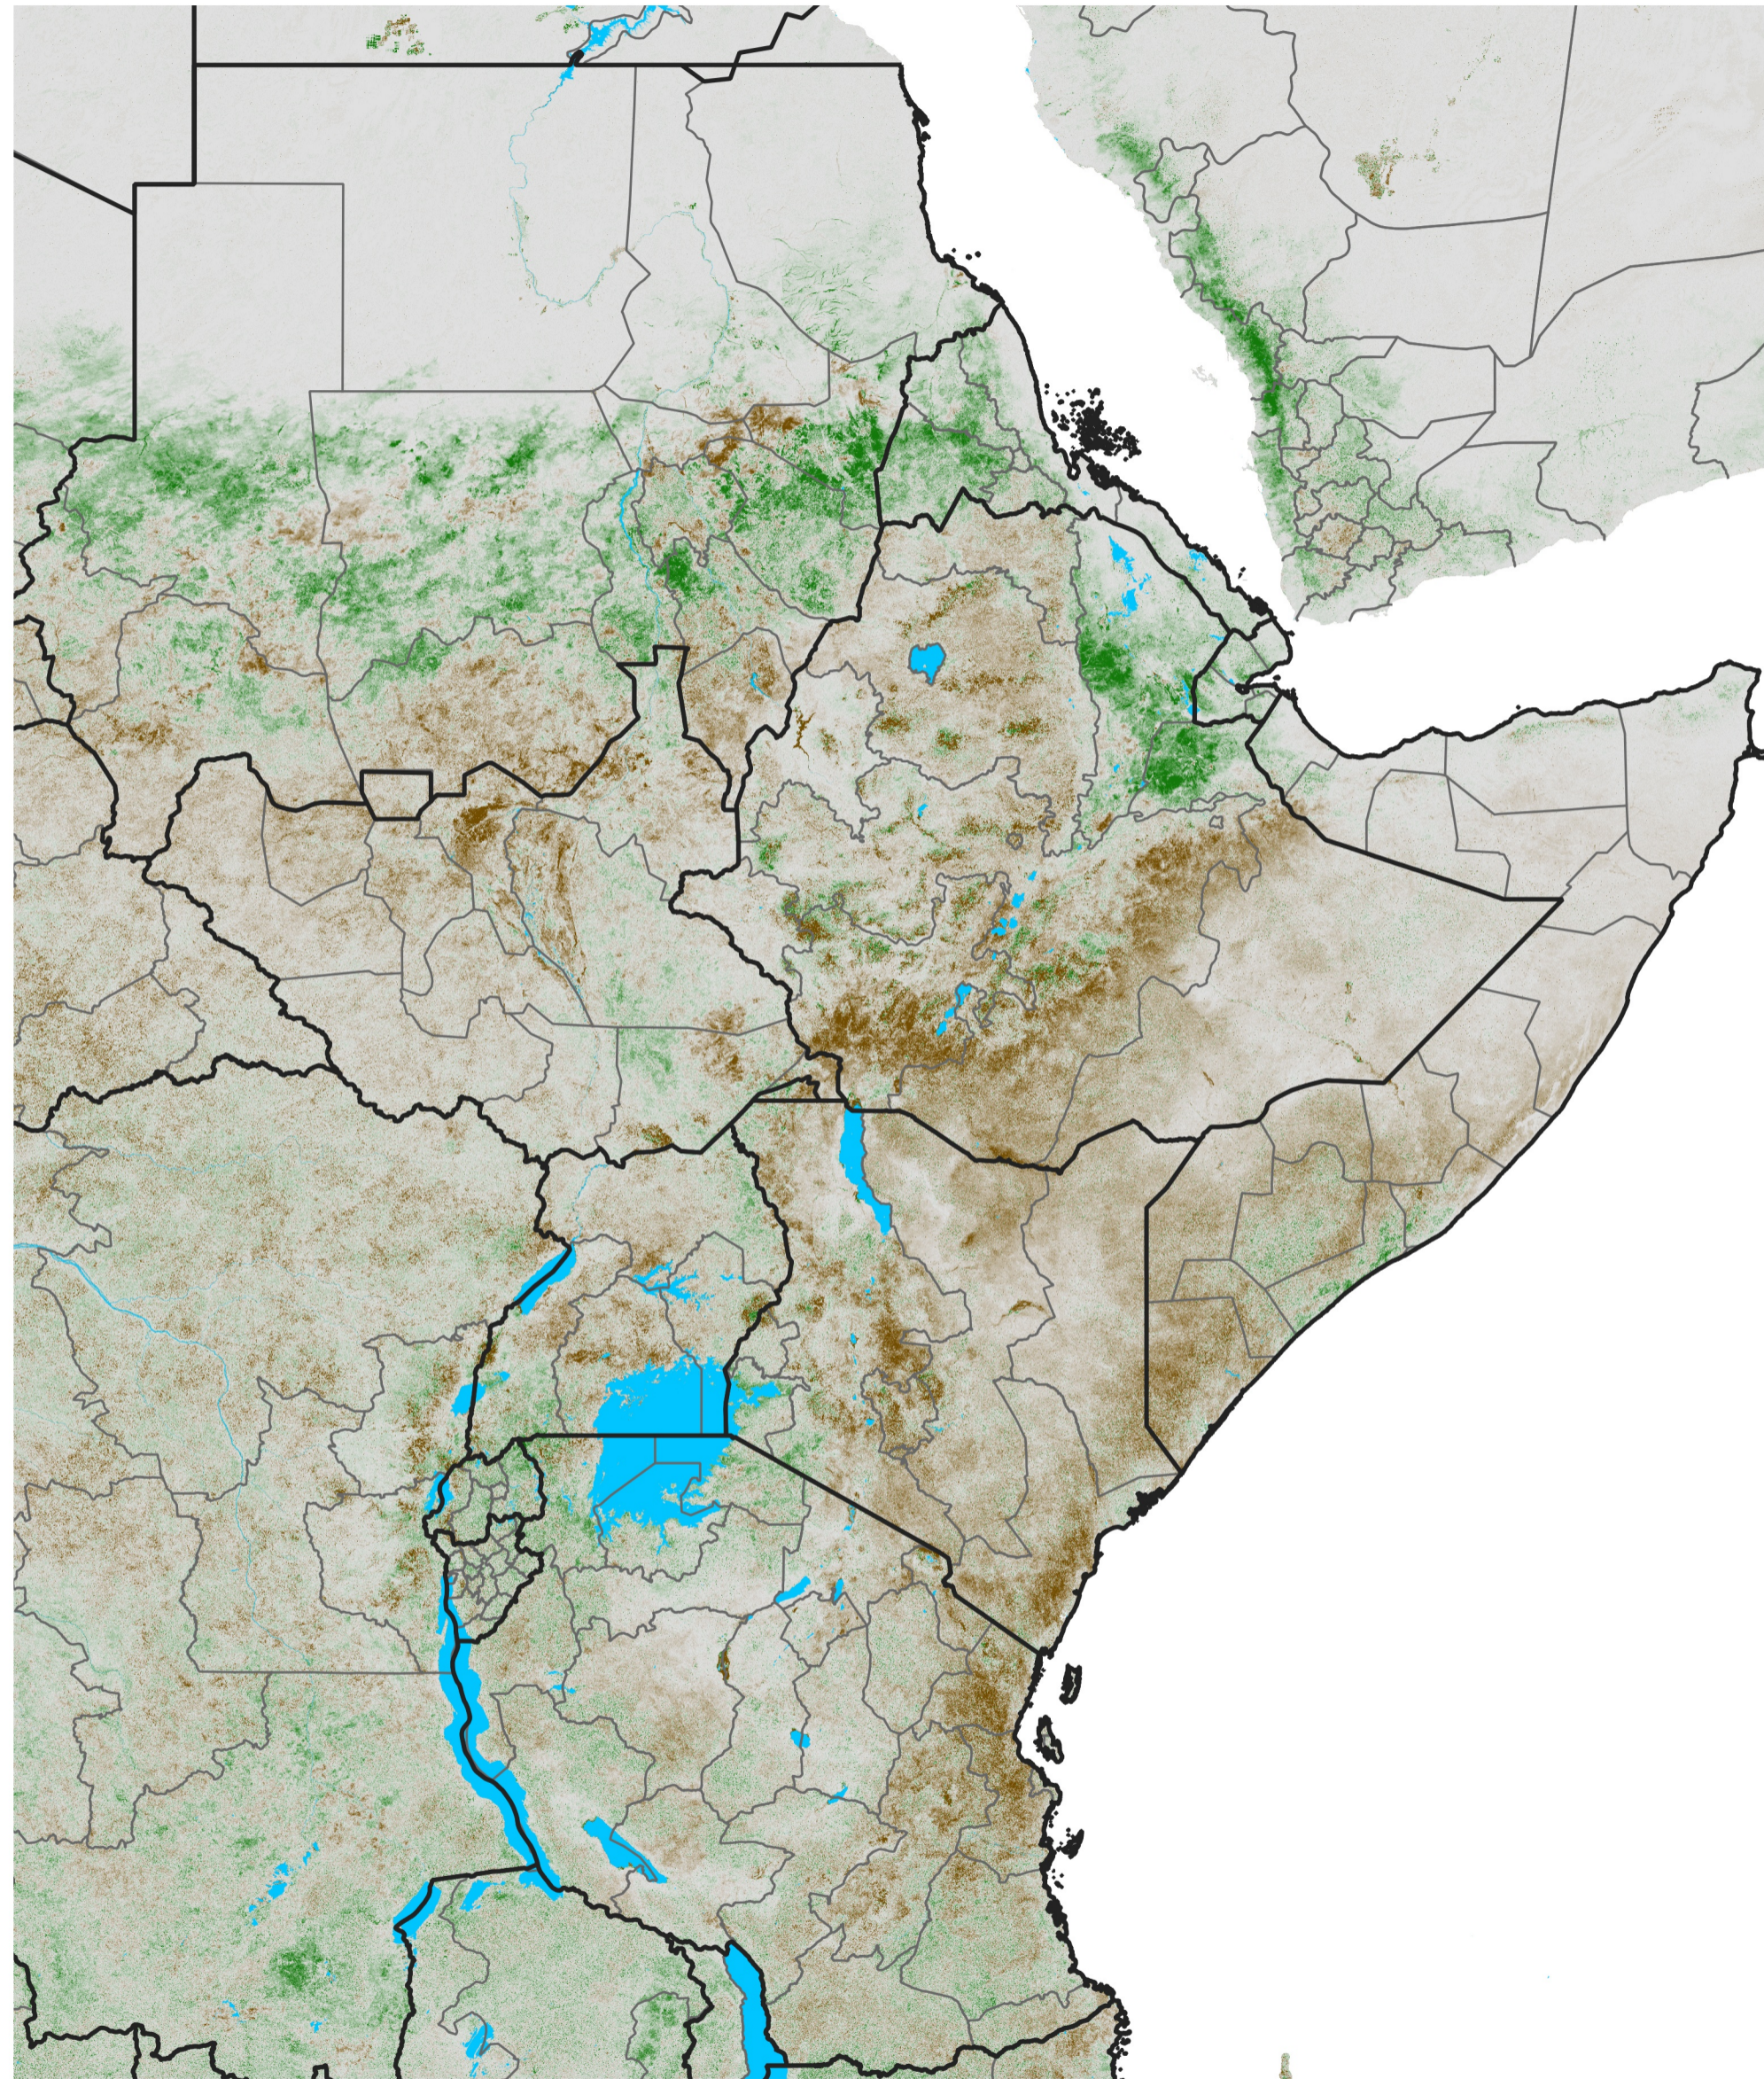

East Africa NDVI Anomaly

2022 minus Mean (2012 - 2021)

Period 48 / Aug 21 - 31, 2022

NDVI Anomaly

< -0.3 -0.2 -0.1 -0.05 0.05 0.1 0.2 >0.3

Negative

No Difference

Positive