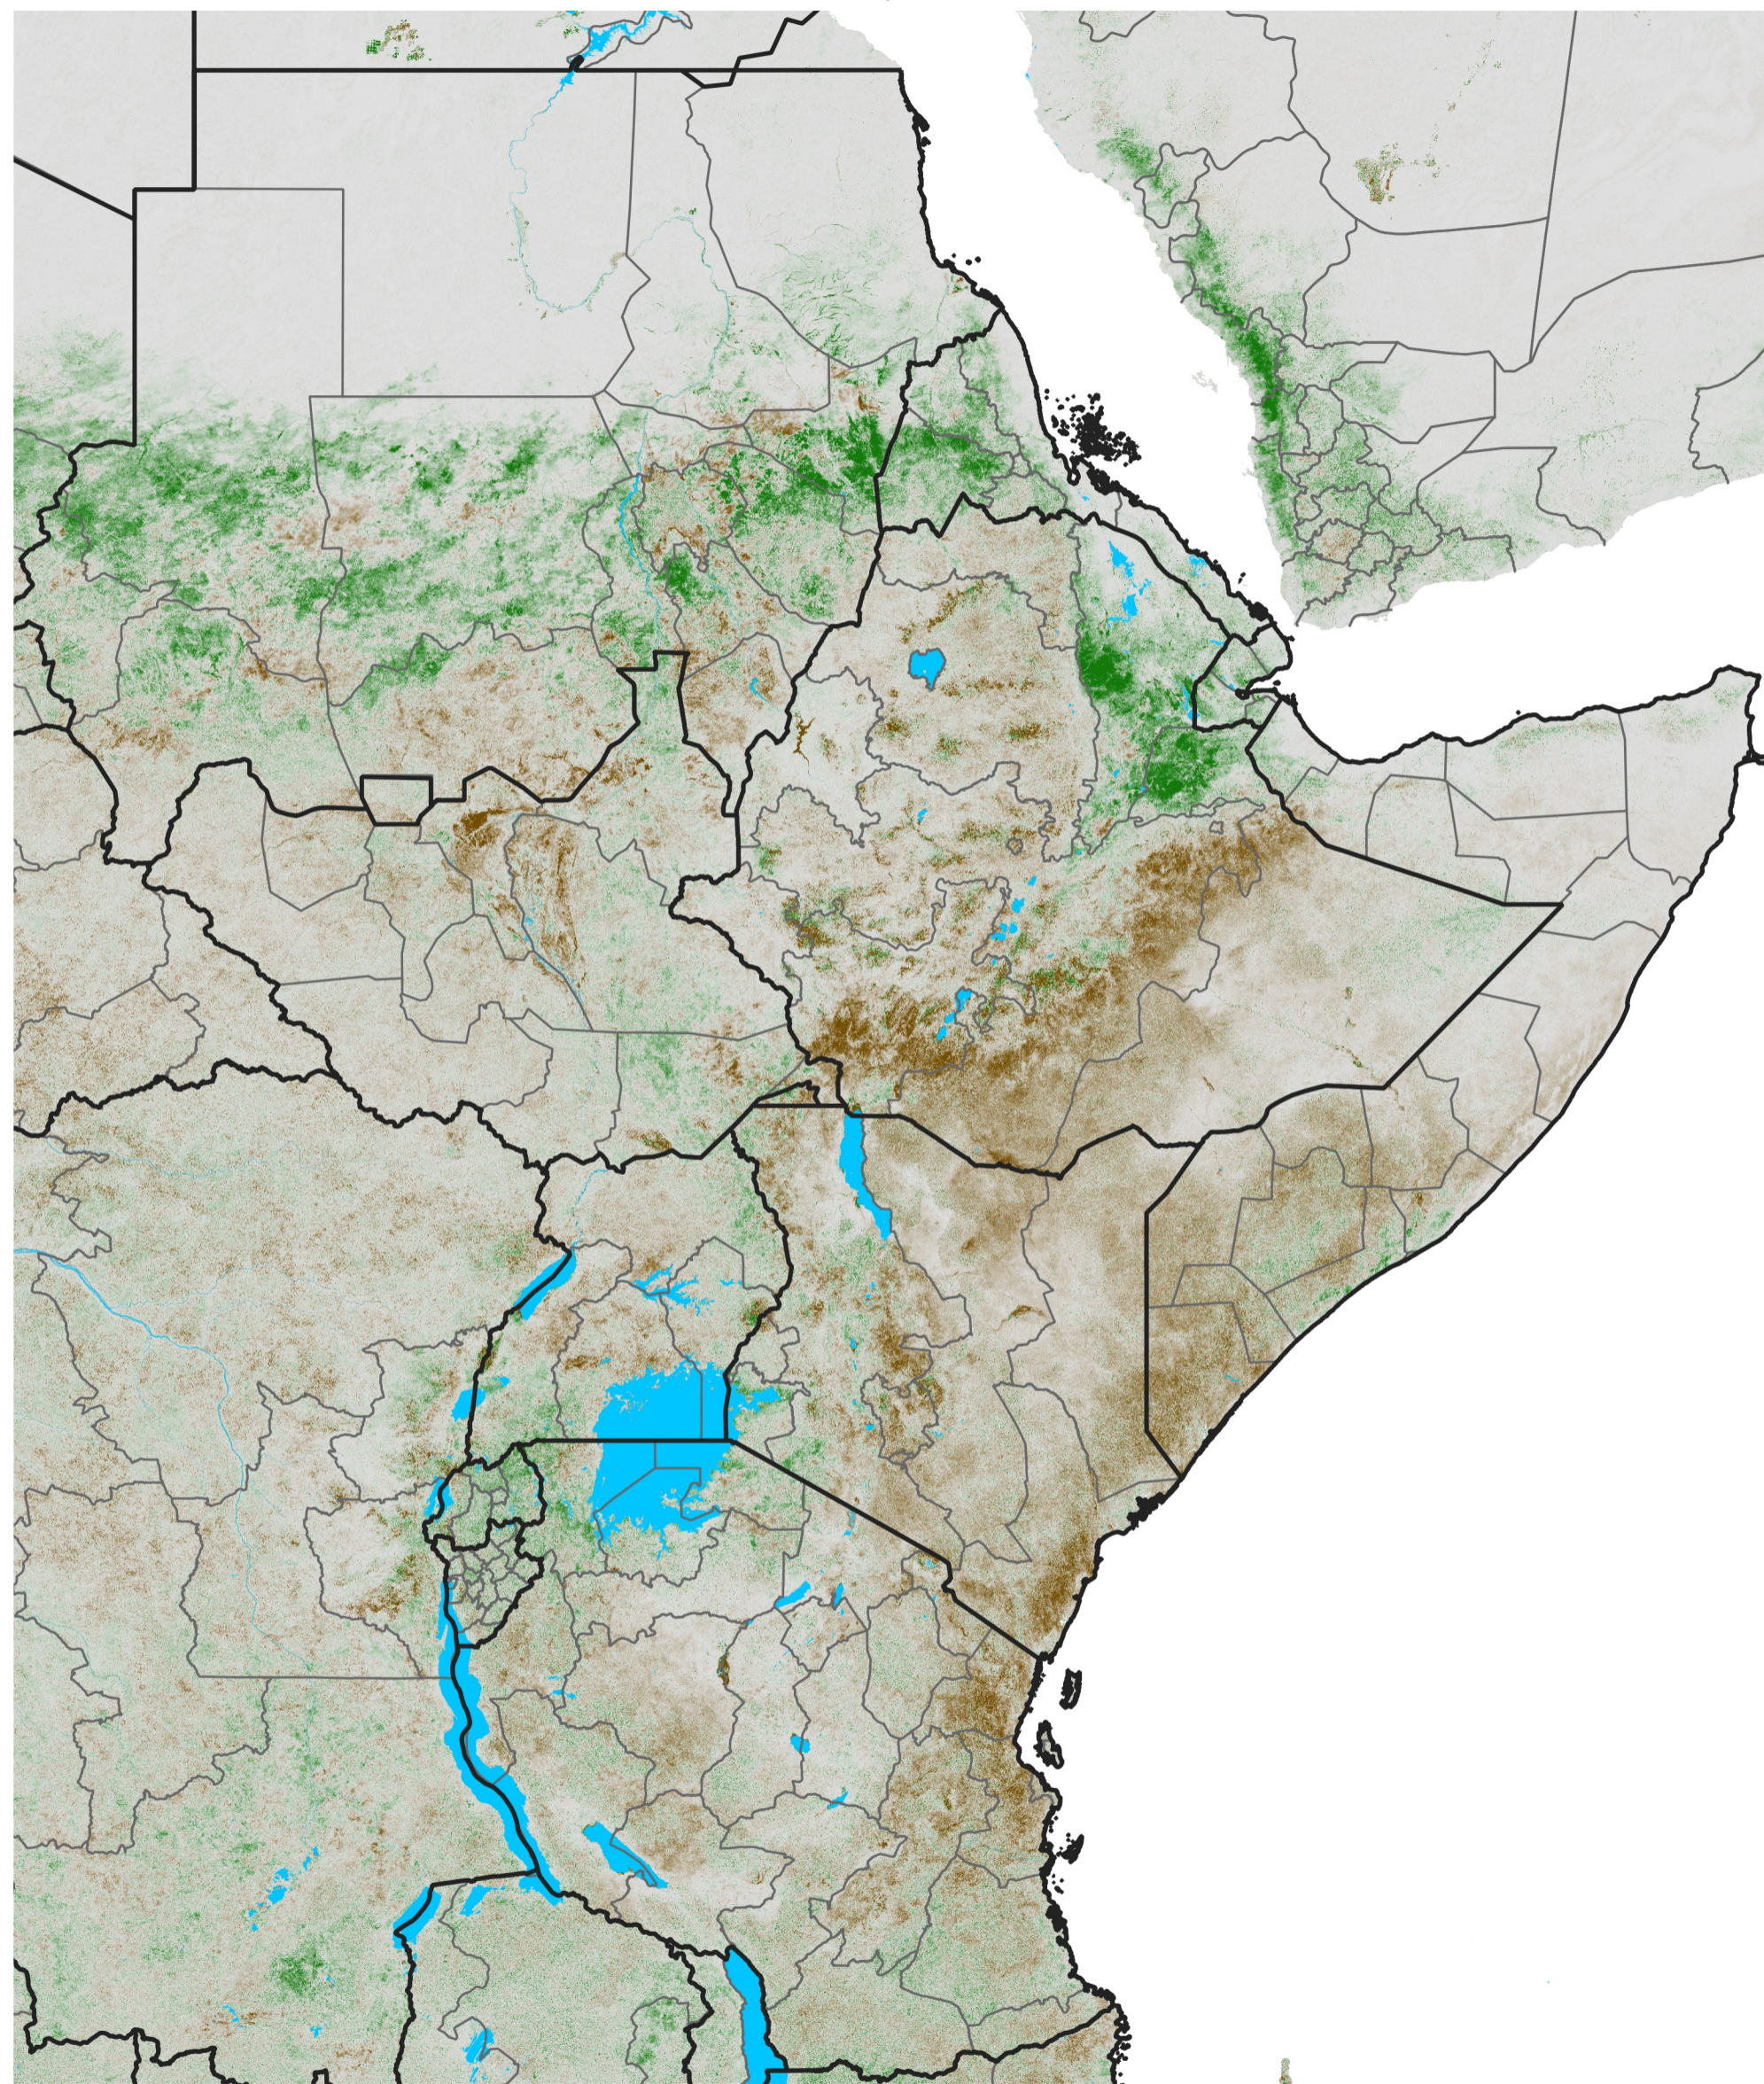

East Africa NDVI Anomaly

2022 minus Mean (2012 - 2021)

Period 51 / Sep 06 - 15, 2022

NDVI Anomaly

< -0.3 -0.2 -0.1 -0.05 0.05 0.1 0.2 >0.3

Negative

No Difference

Positive