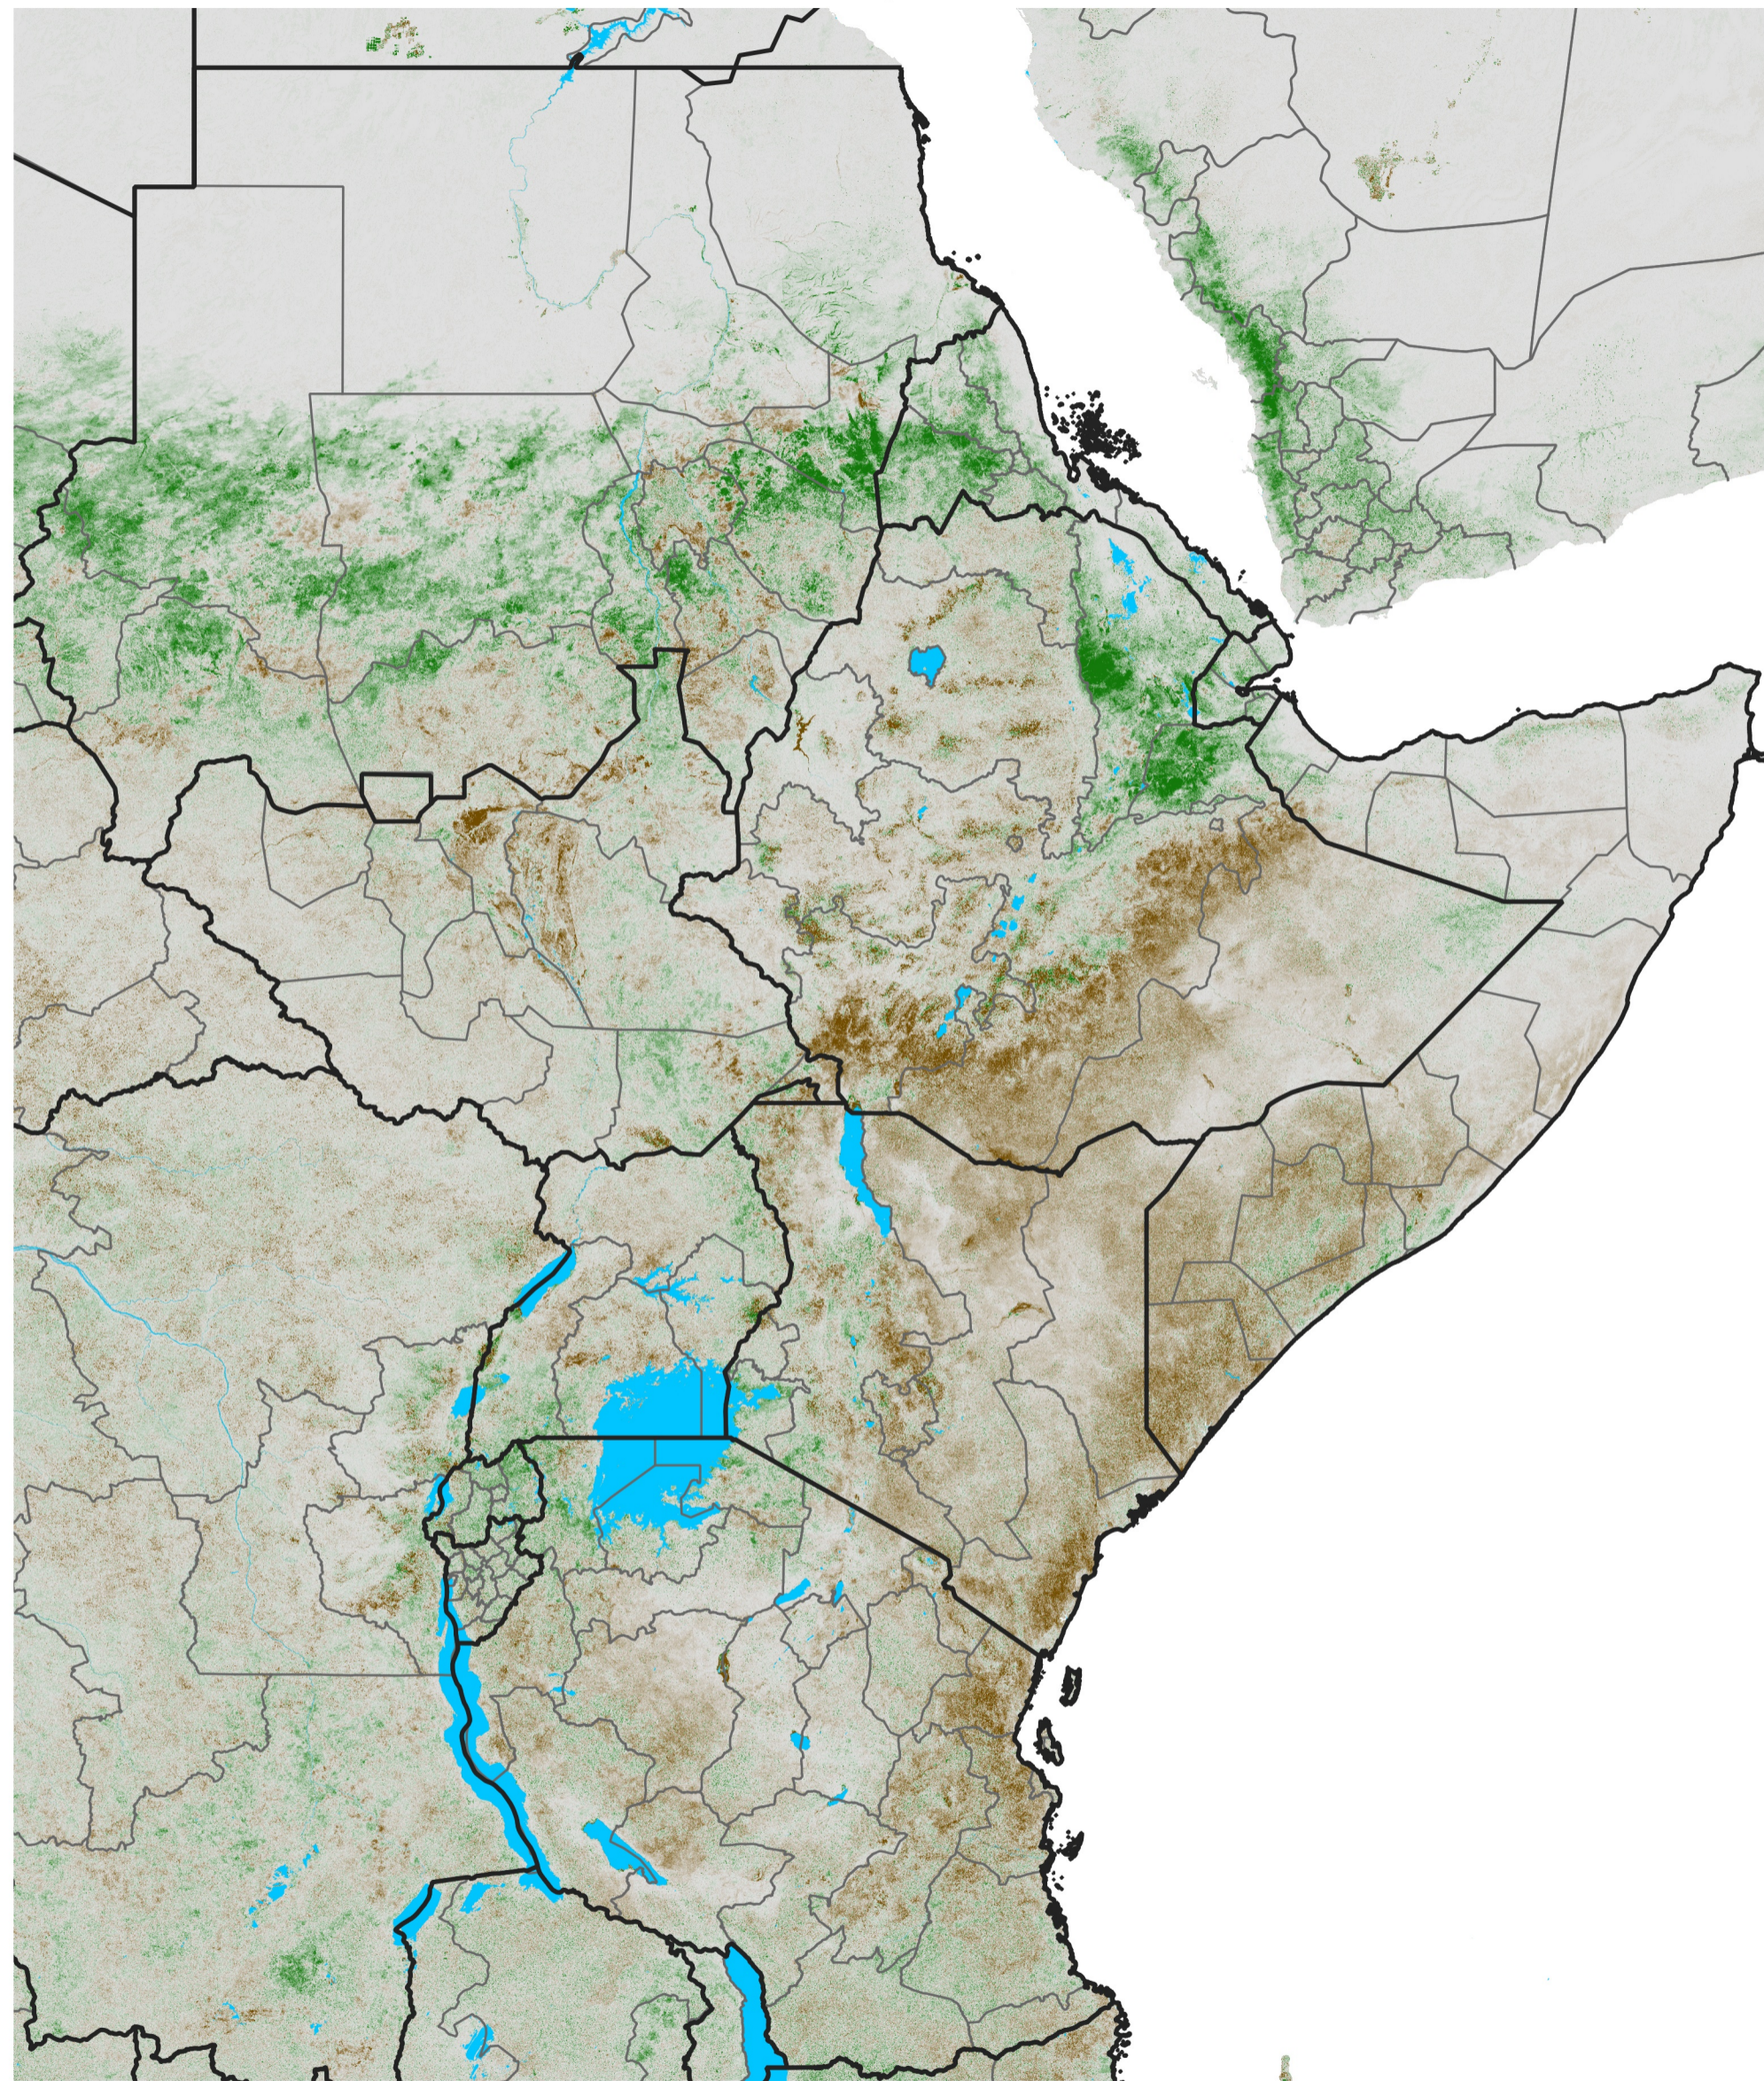

# East Africa NDVI Anomaly

2022 minus Mean (2012 - 2021)

Period 52 / Sep 11 - 20, 2022

## NDVI Anomaly

< -0.3   -0.2   -0.1   -0.05   0.05   0.1   0.2   >0.3

Negative

No Difference

Positive