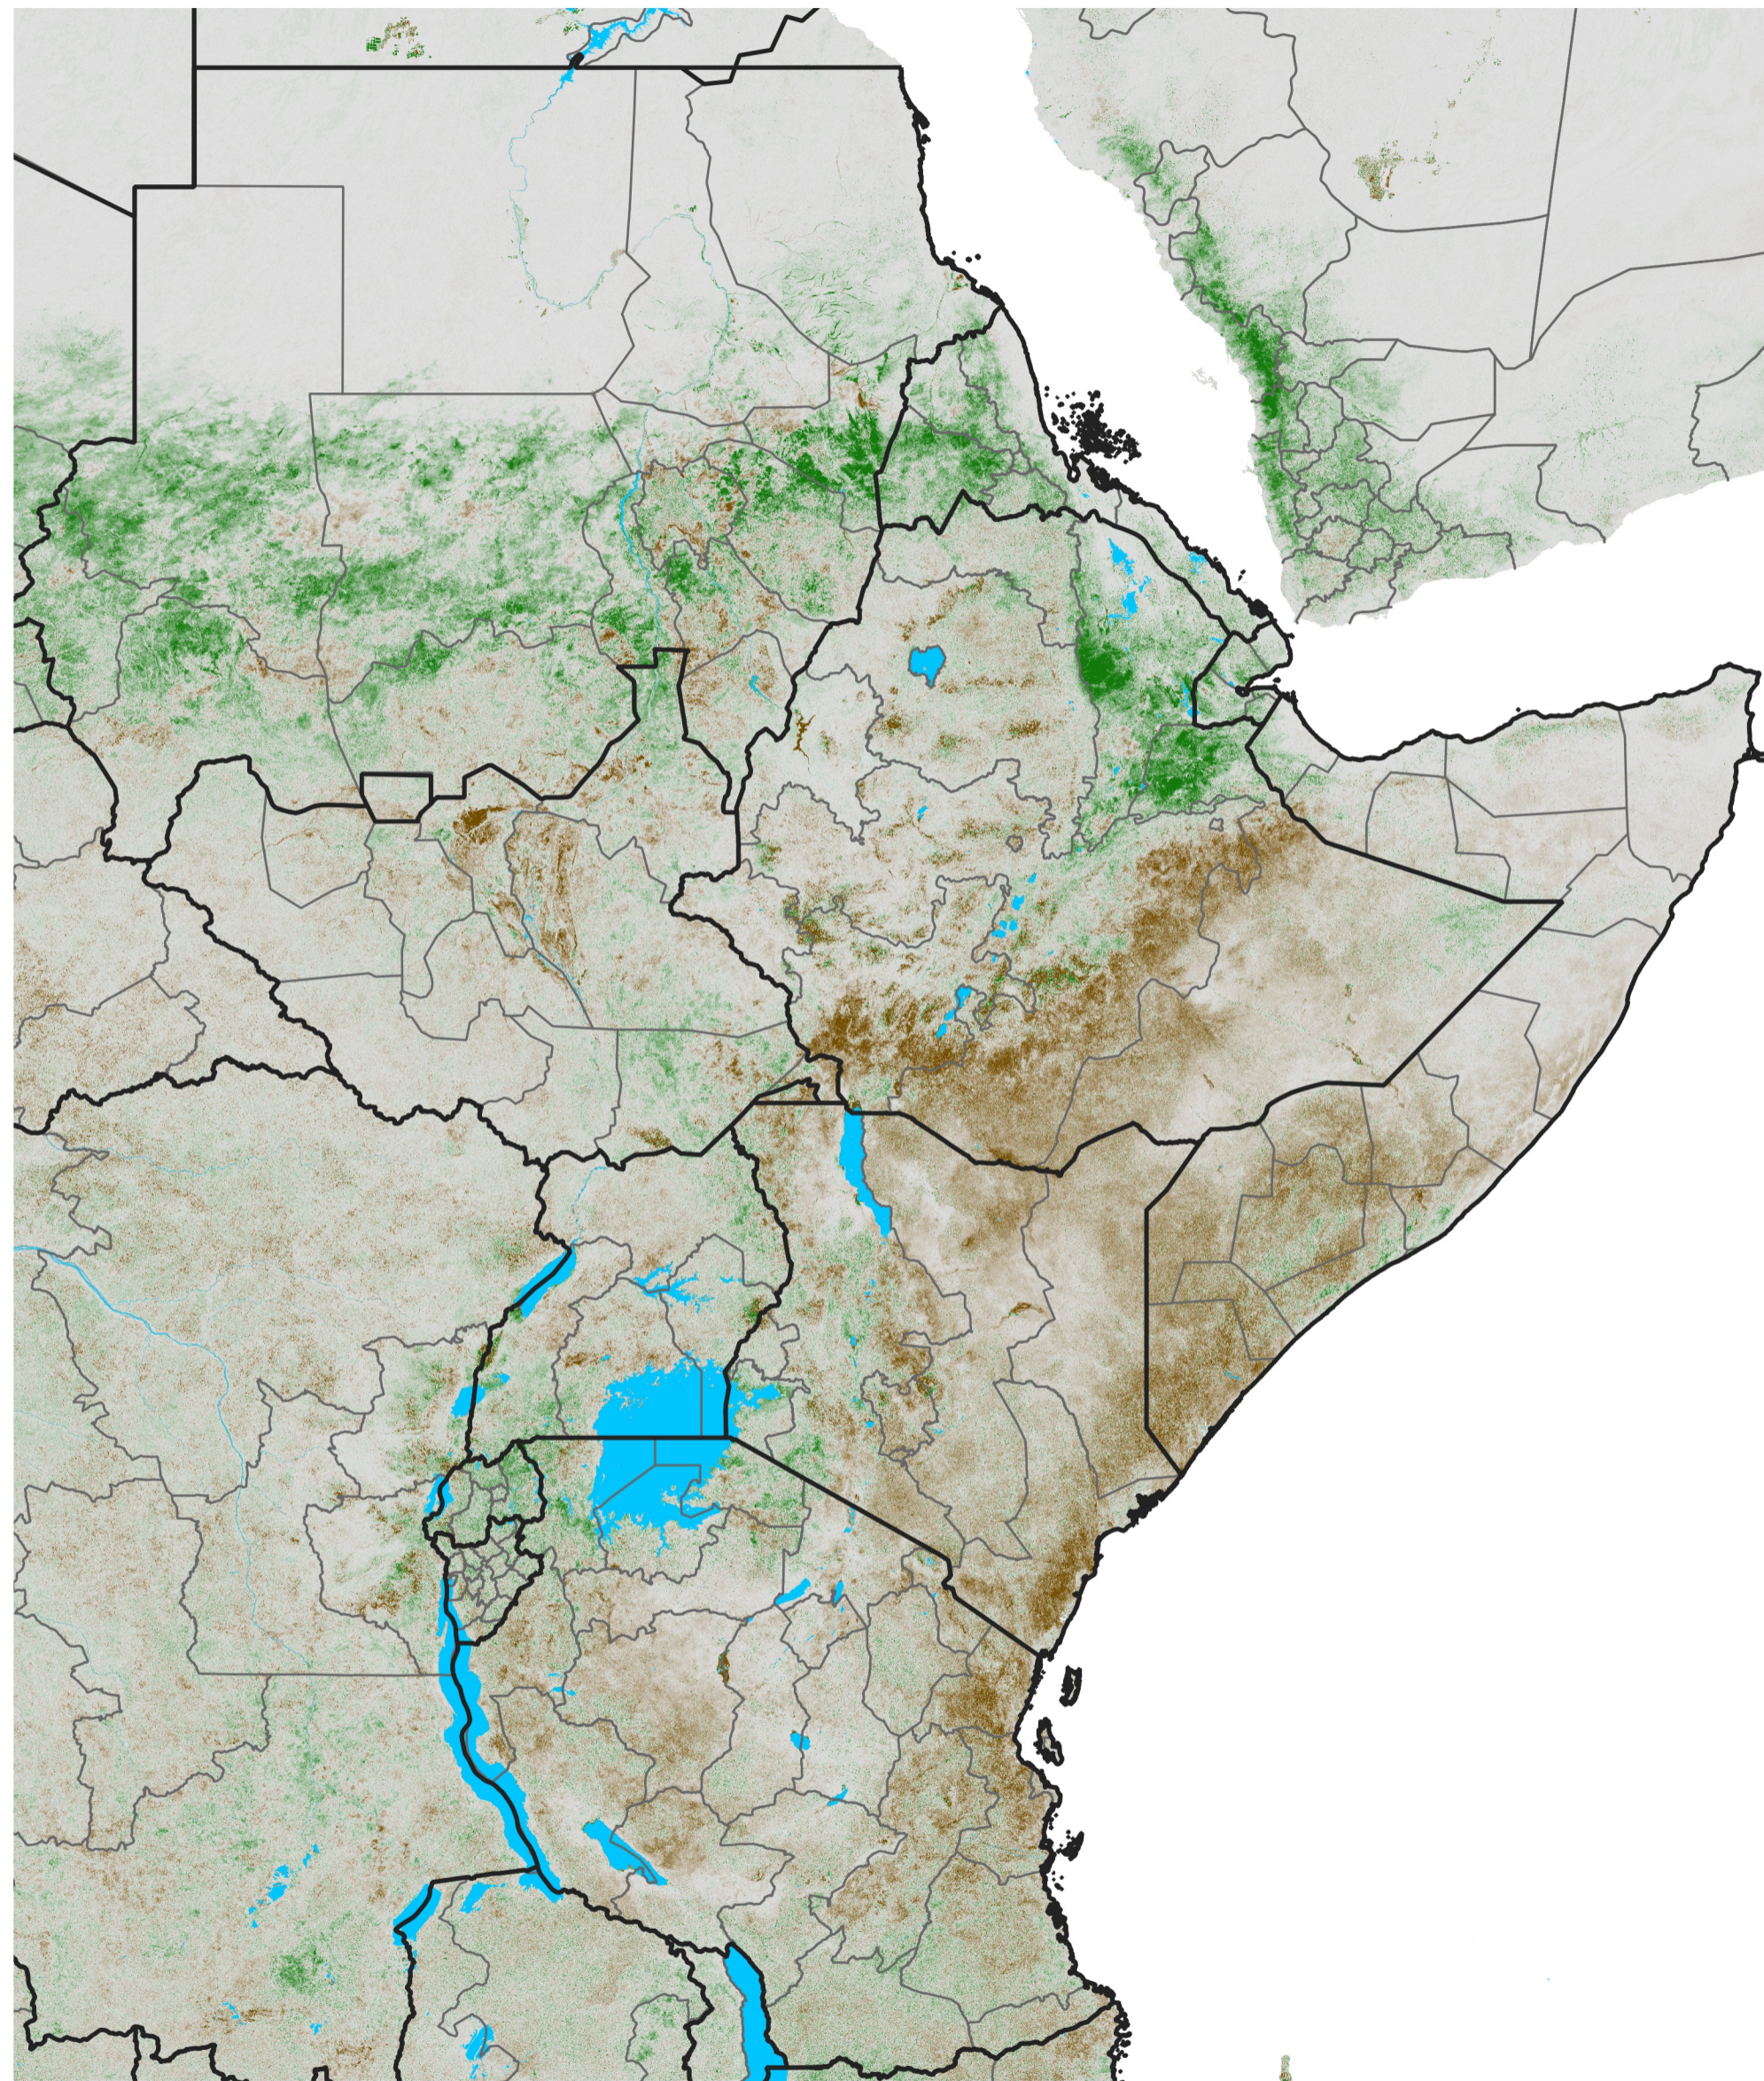

East Africa NDVI Anomaly

2022 minus Mean (2012 - 2021)

Period 53 / Sep 16 - 25, 2022

NDVI Anomaly

< -0.3 -0.2 -0.1 -0.05 0.05 0.1 0.2 >0.3

Negative

No Difference

Positive