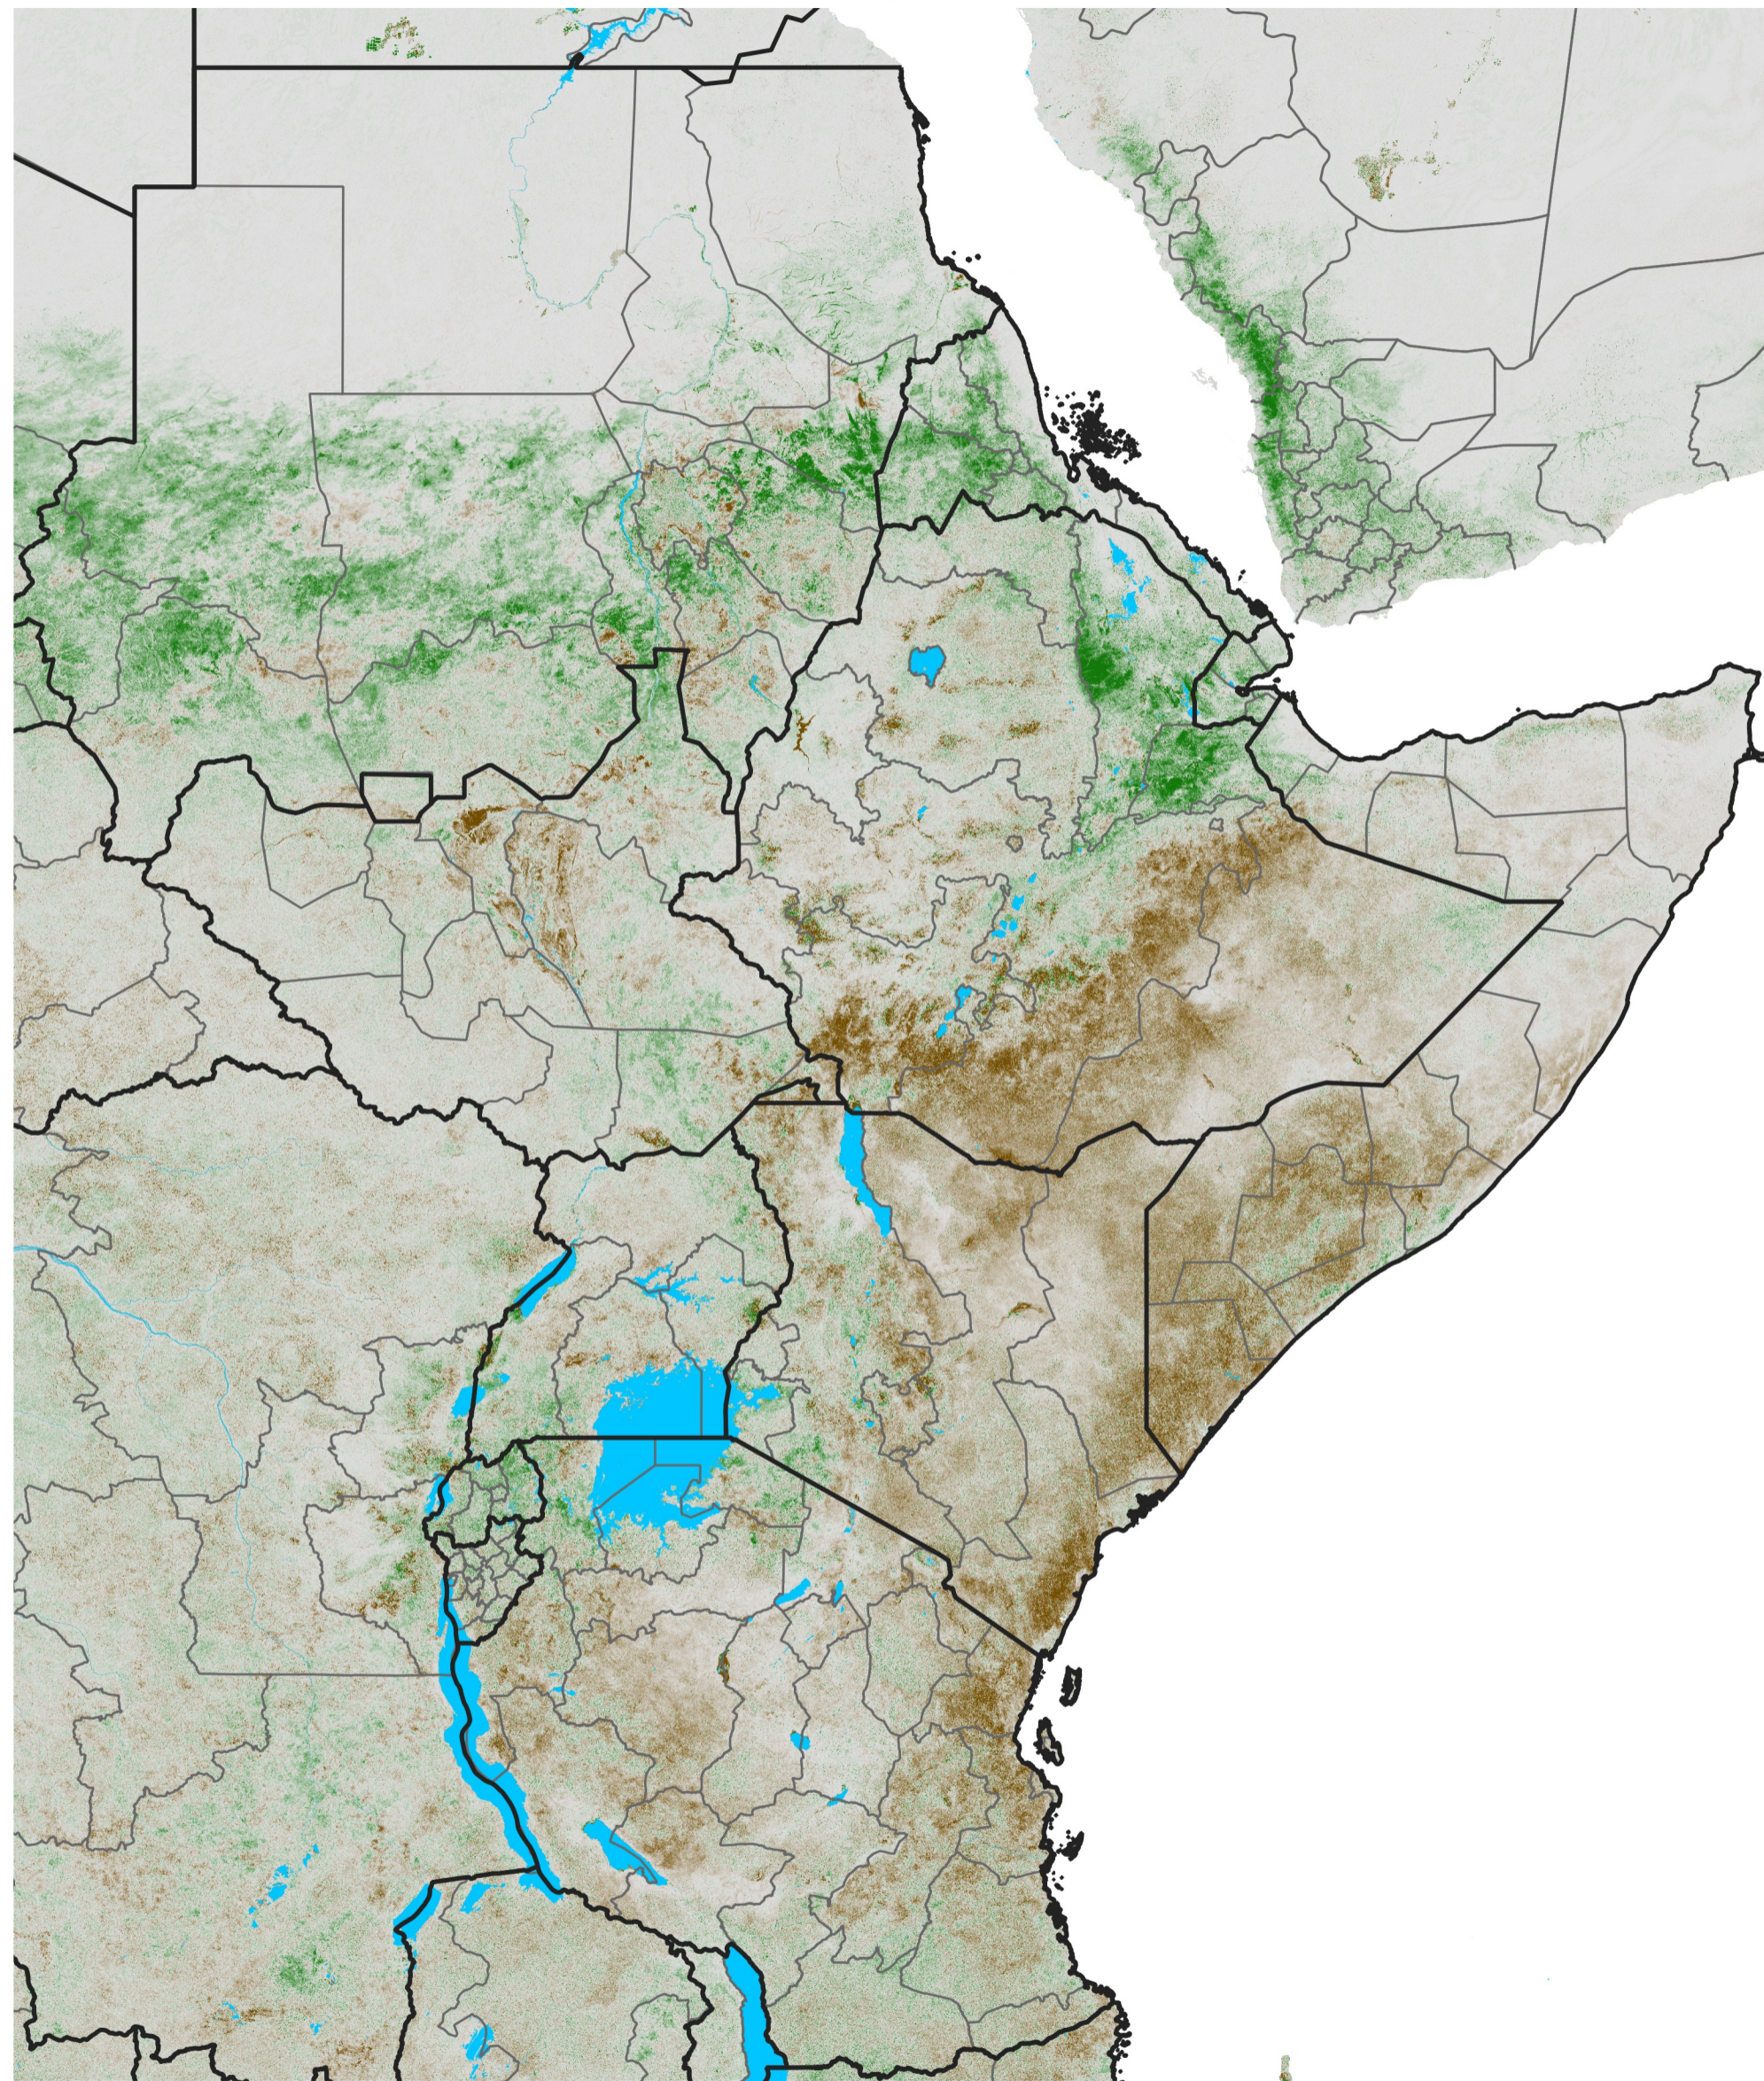

# East Africa NDVI Anomaly

2022 minus Mean (2012 - 2021)

Period 54 / Sep 21 - 30, 2022

## NDVI Anomaly

< -0.3   -0.2   -0.1   -0.05   0.05   0.1   0.2   >0.3

Negative

No Difference

Positive