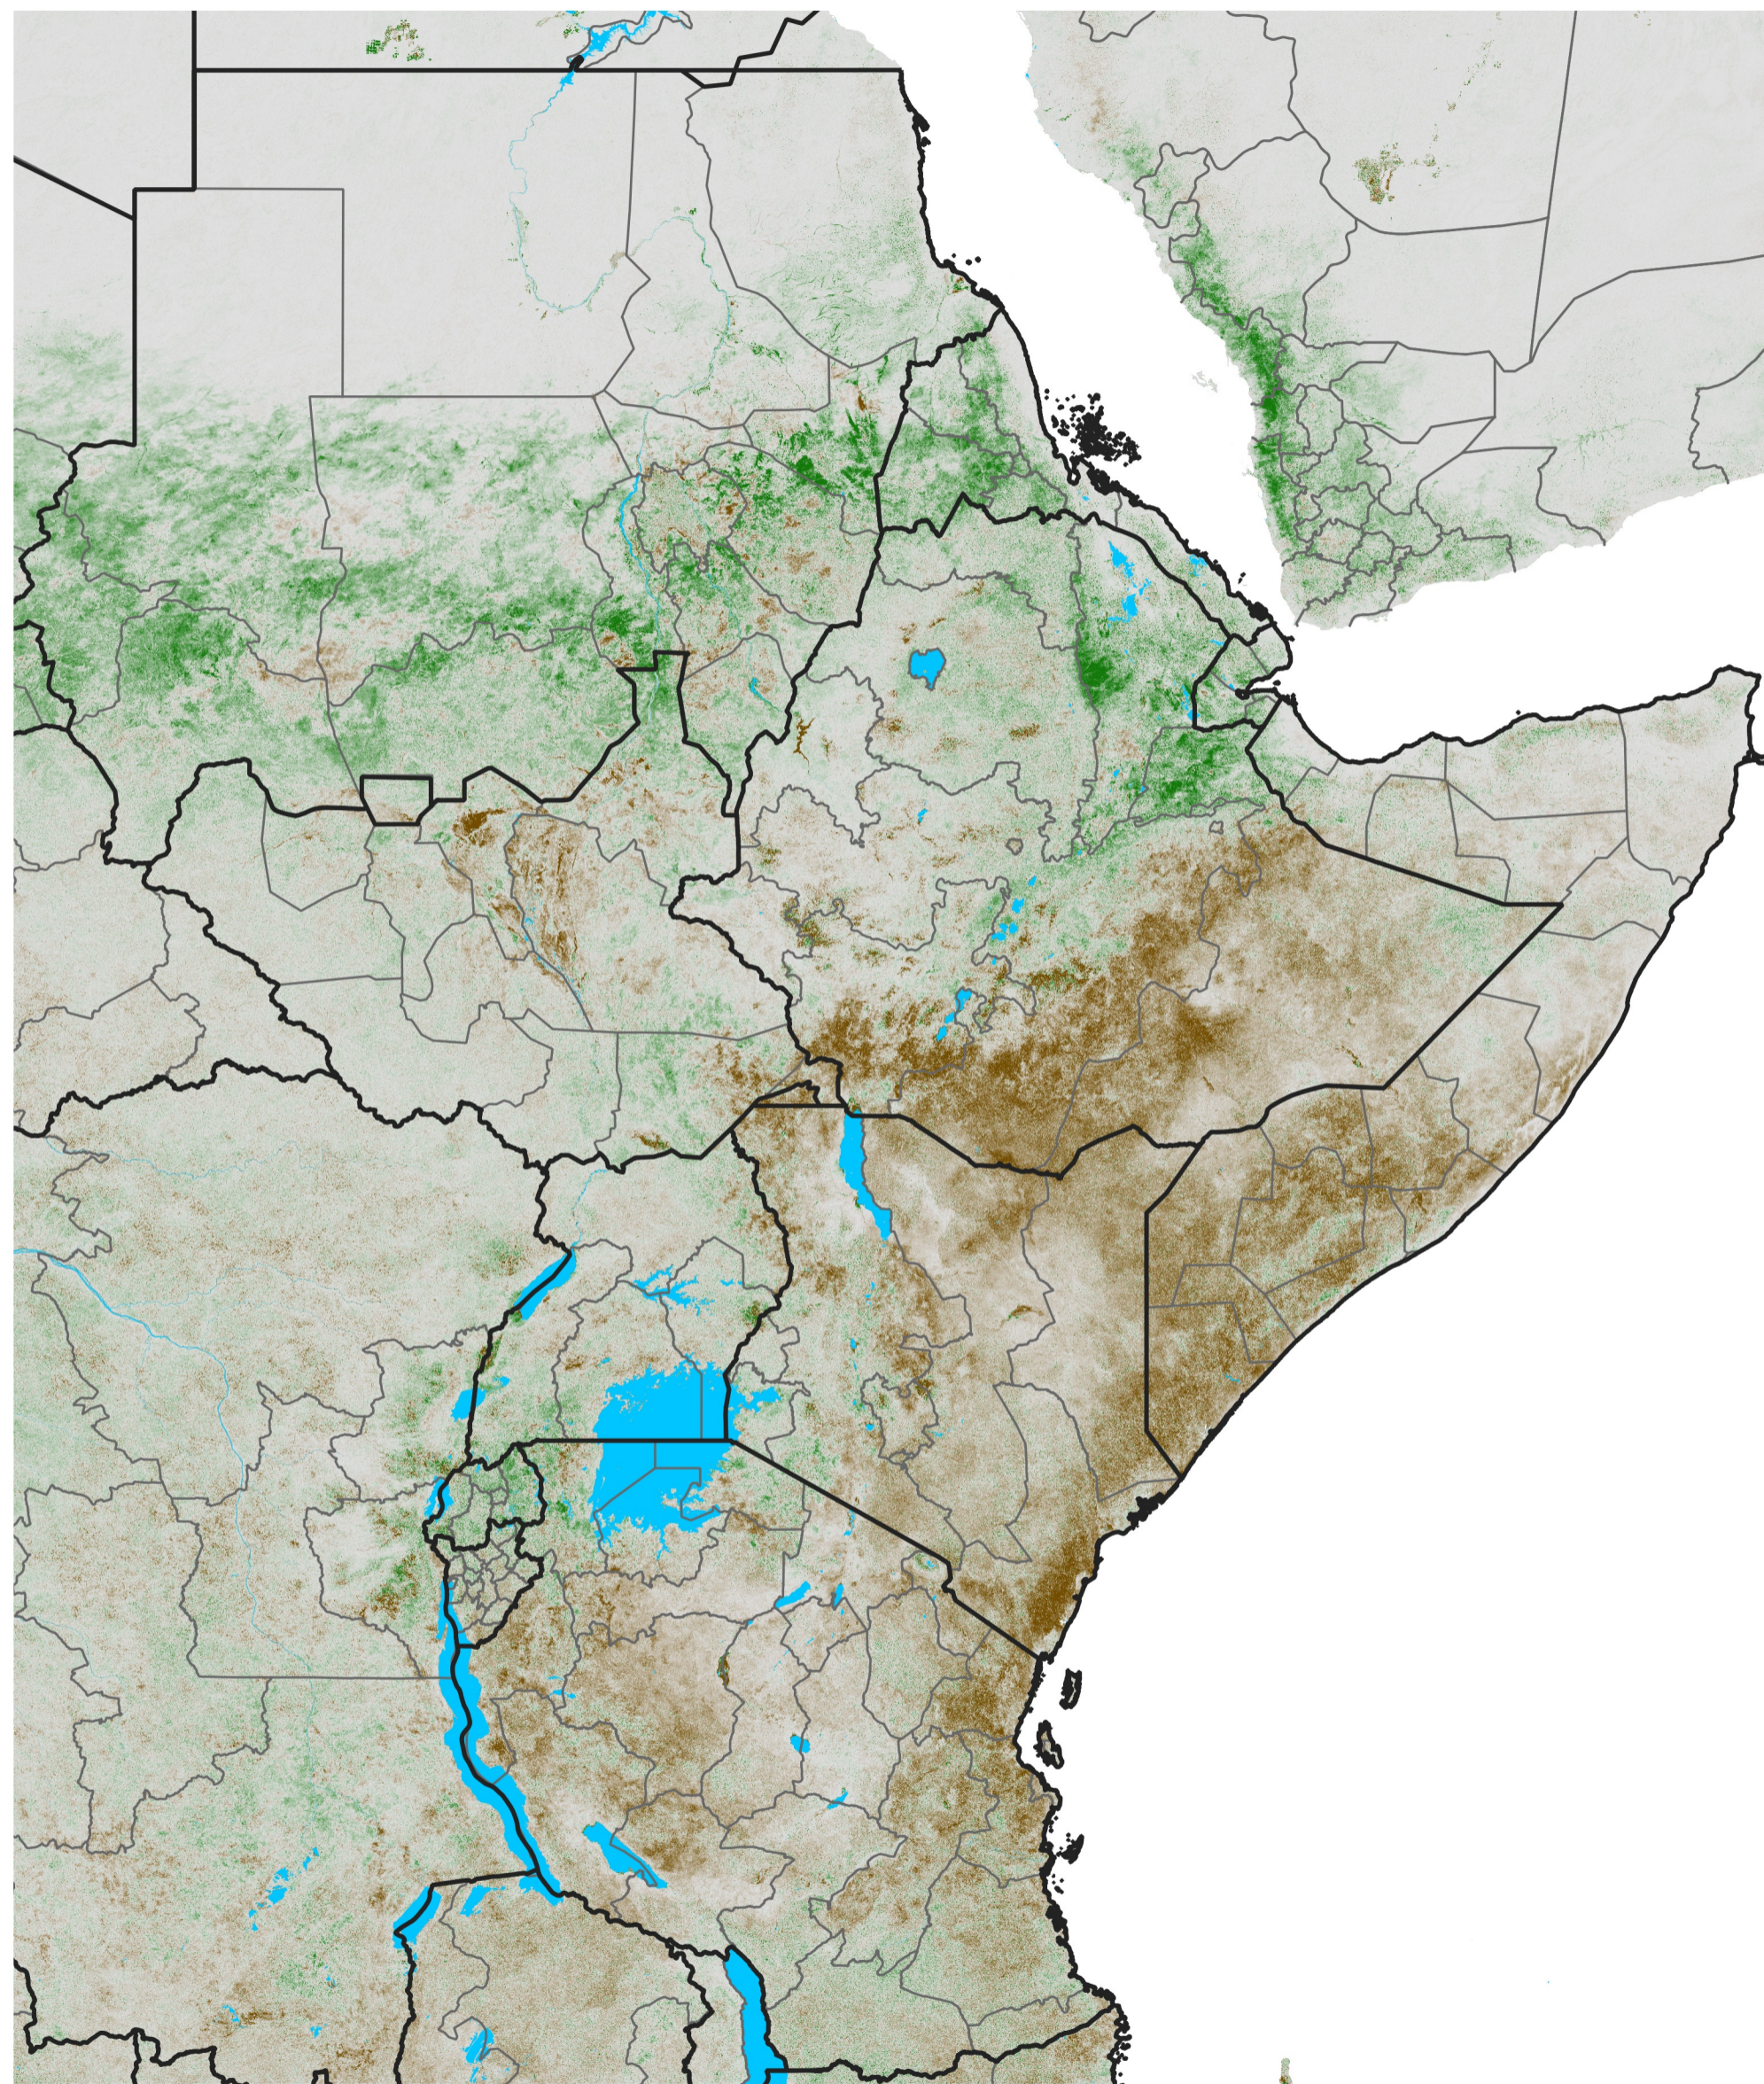

East Africa NDVI Anomaly

2022 minus Mean (2012 - 2021)

Period 56 / Oct 01 - 10, 2022

NDVI Anomaly

< -0.3 -0.2 -0.1 -0.05 0.05 0.1 0.2 >0.3

Negative

No Difference

Positive