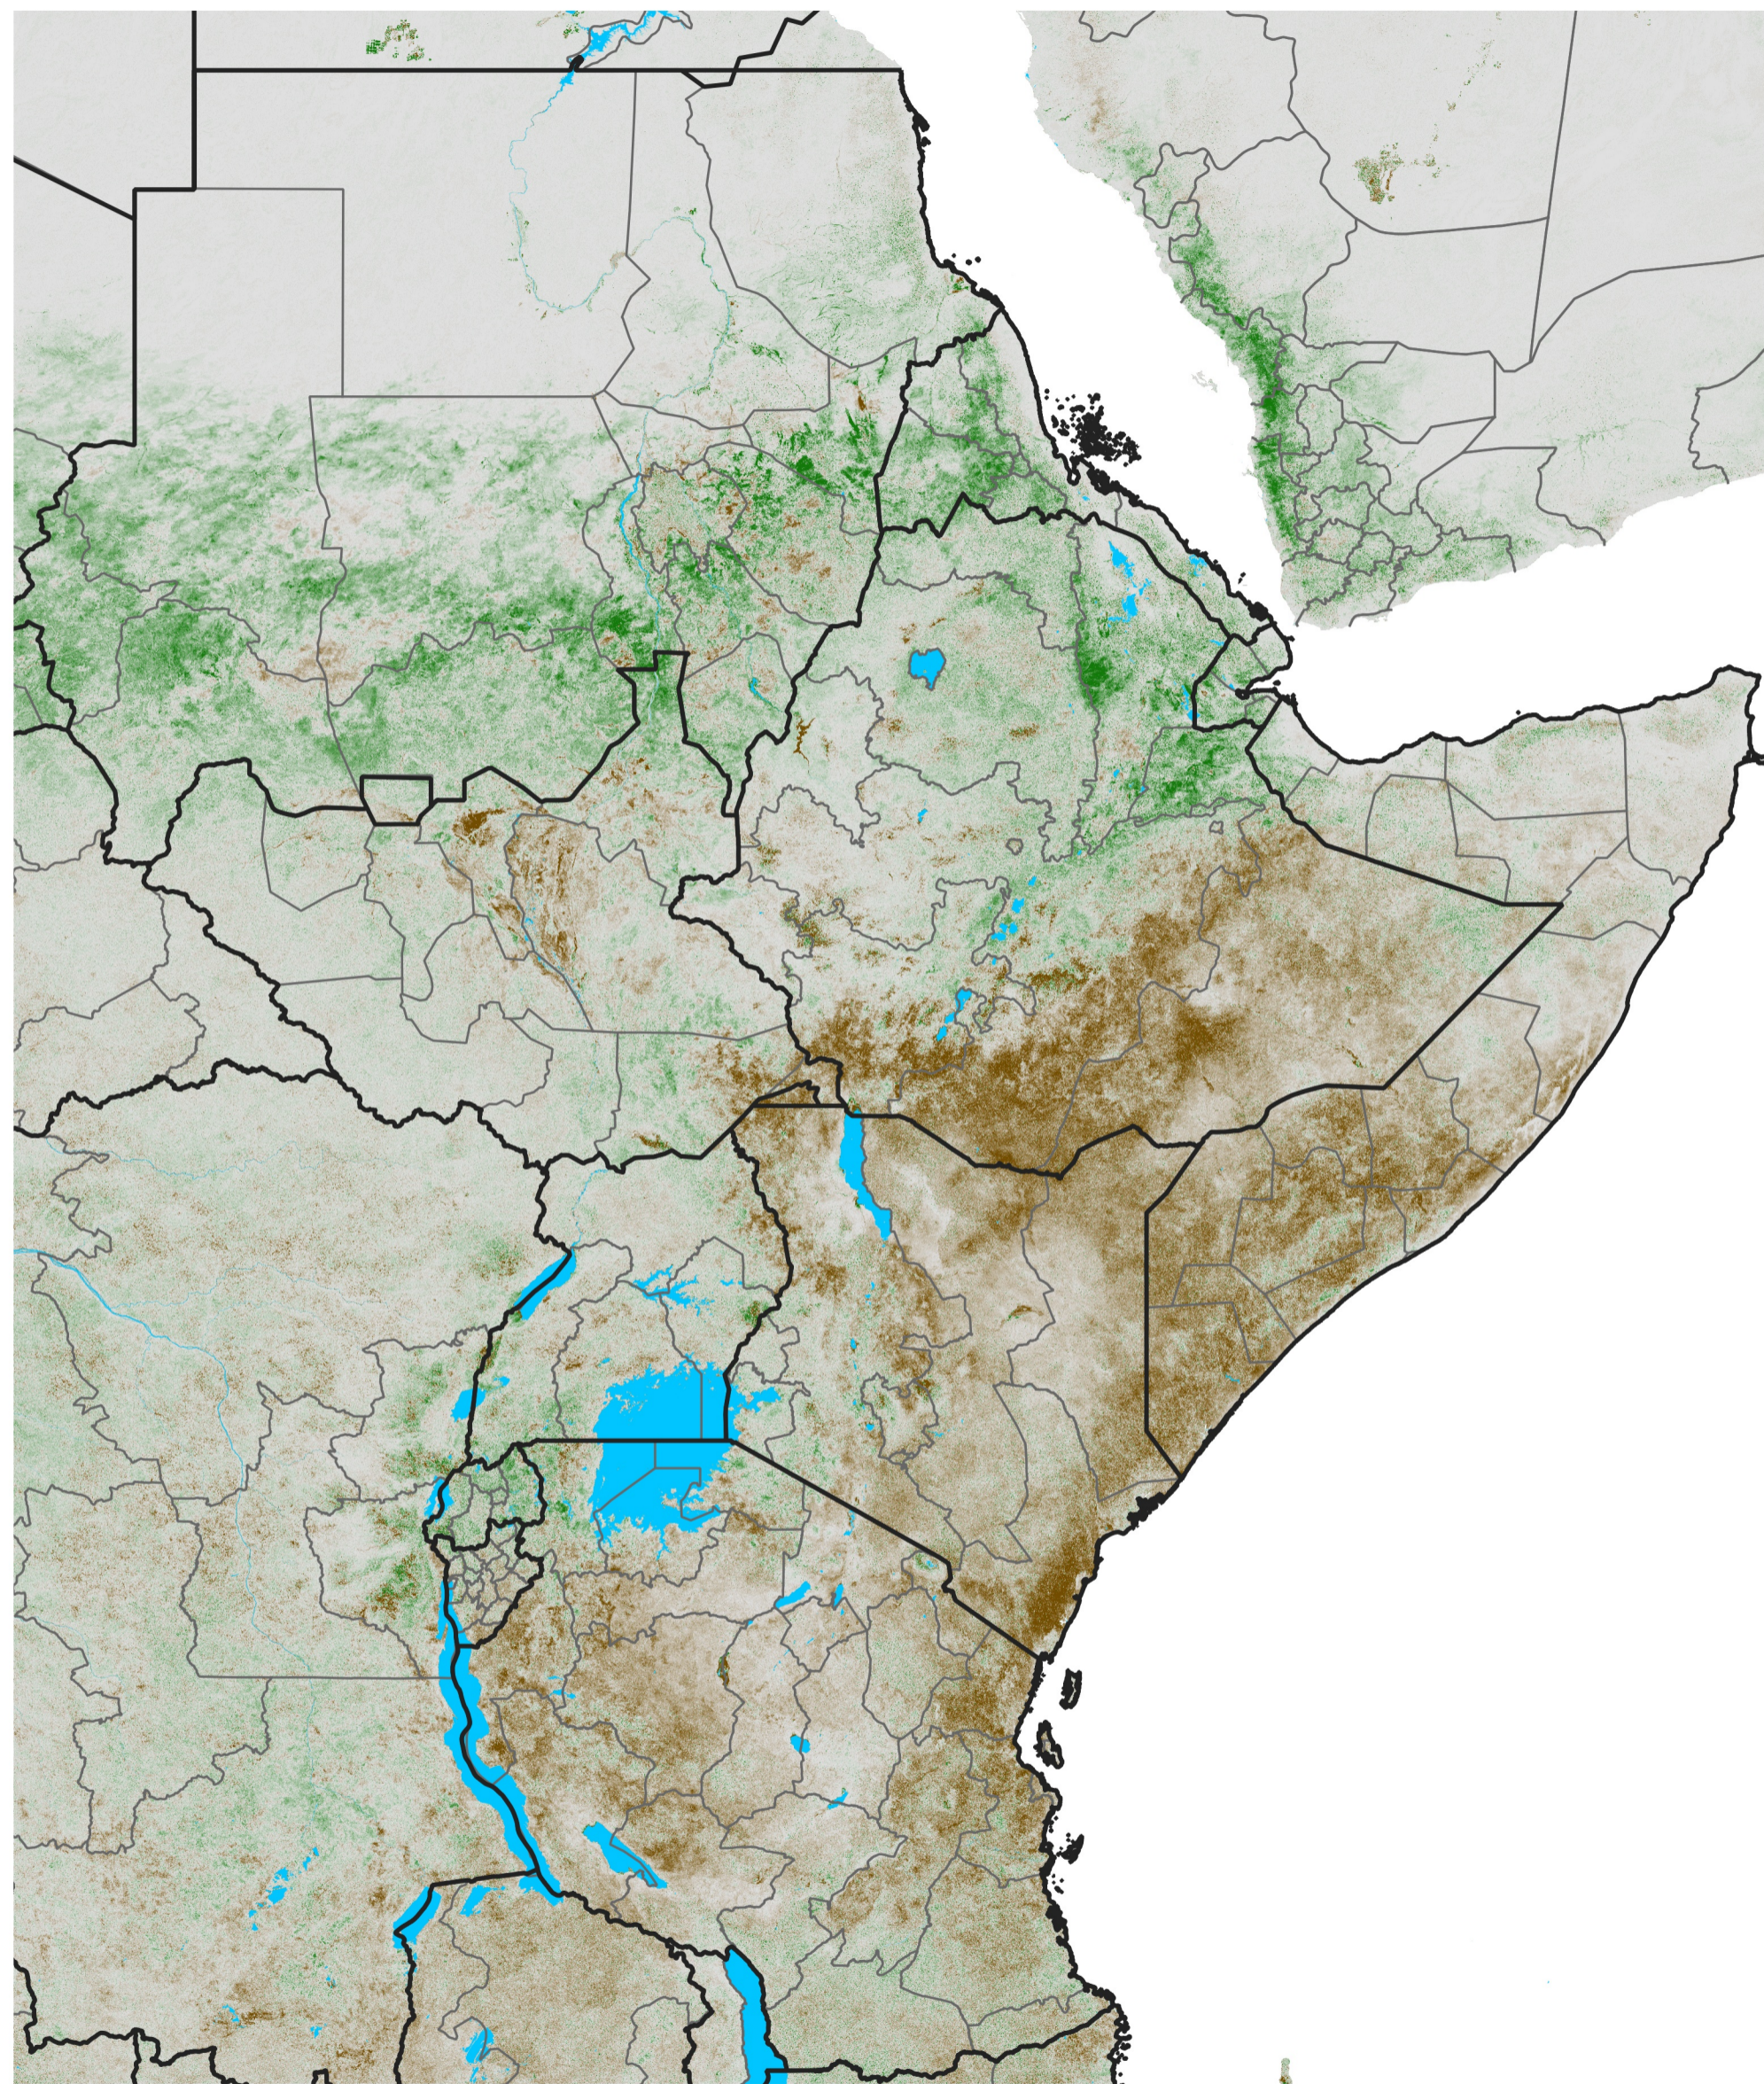

East Africa NDVI Anomaly

2022 minus Mean (2012 - 2021)

Period 57 / Oct 06 - 15, 2022

NDVI Anomaly

< -0.3 -0.2 -0.1 -0.05 0.05 0.1 0.2 >0.3

Negative

No Difference

Positive