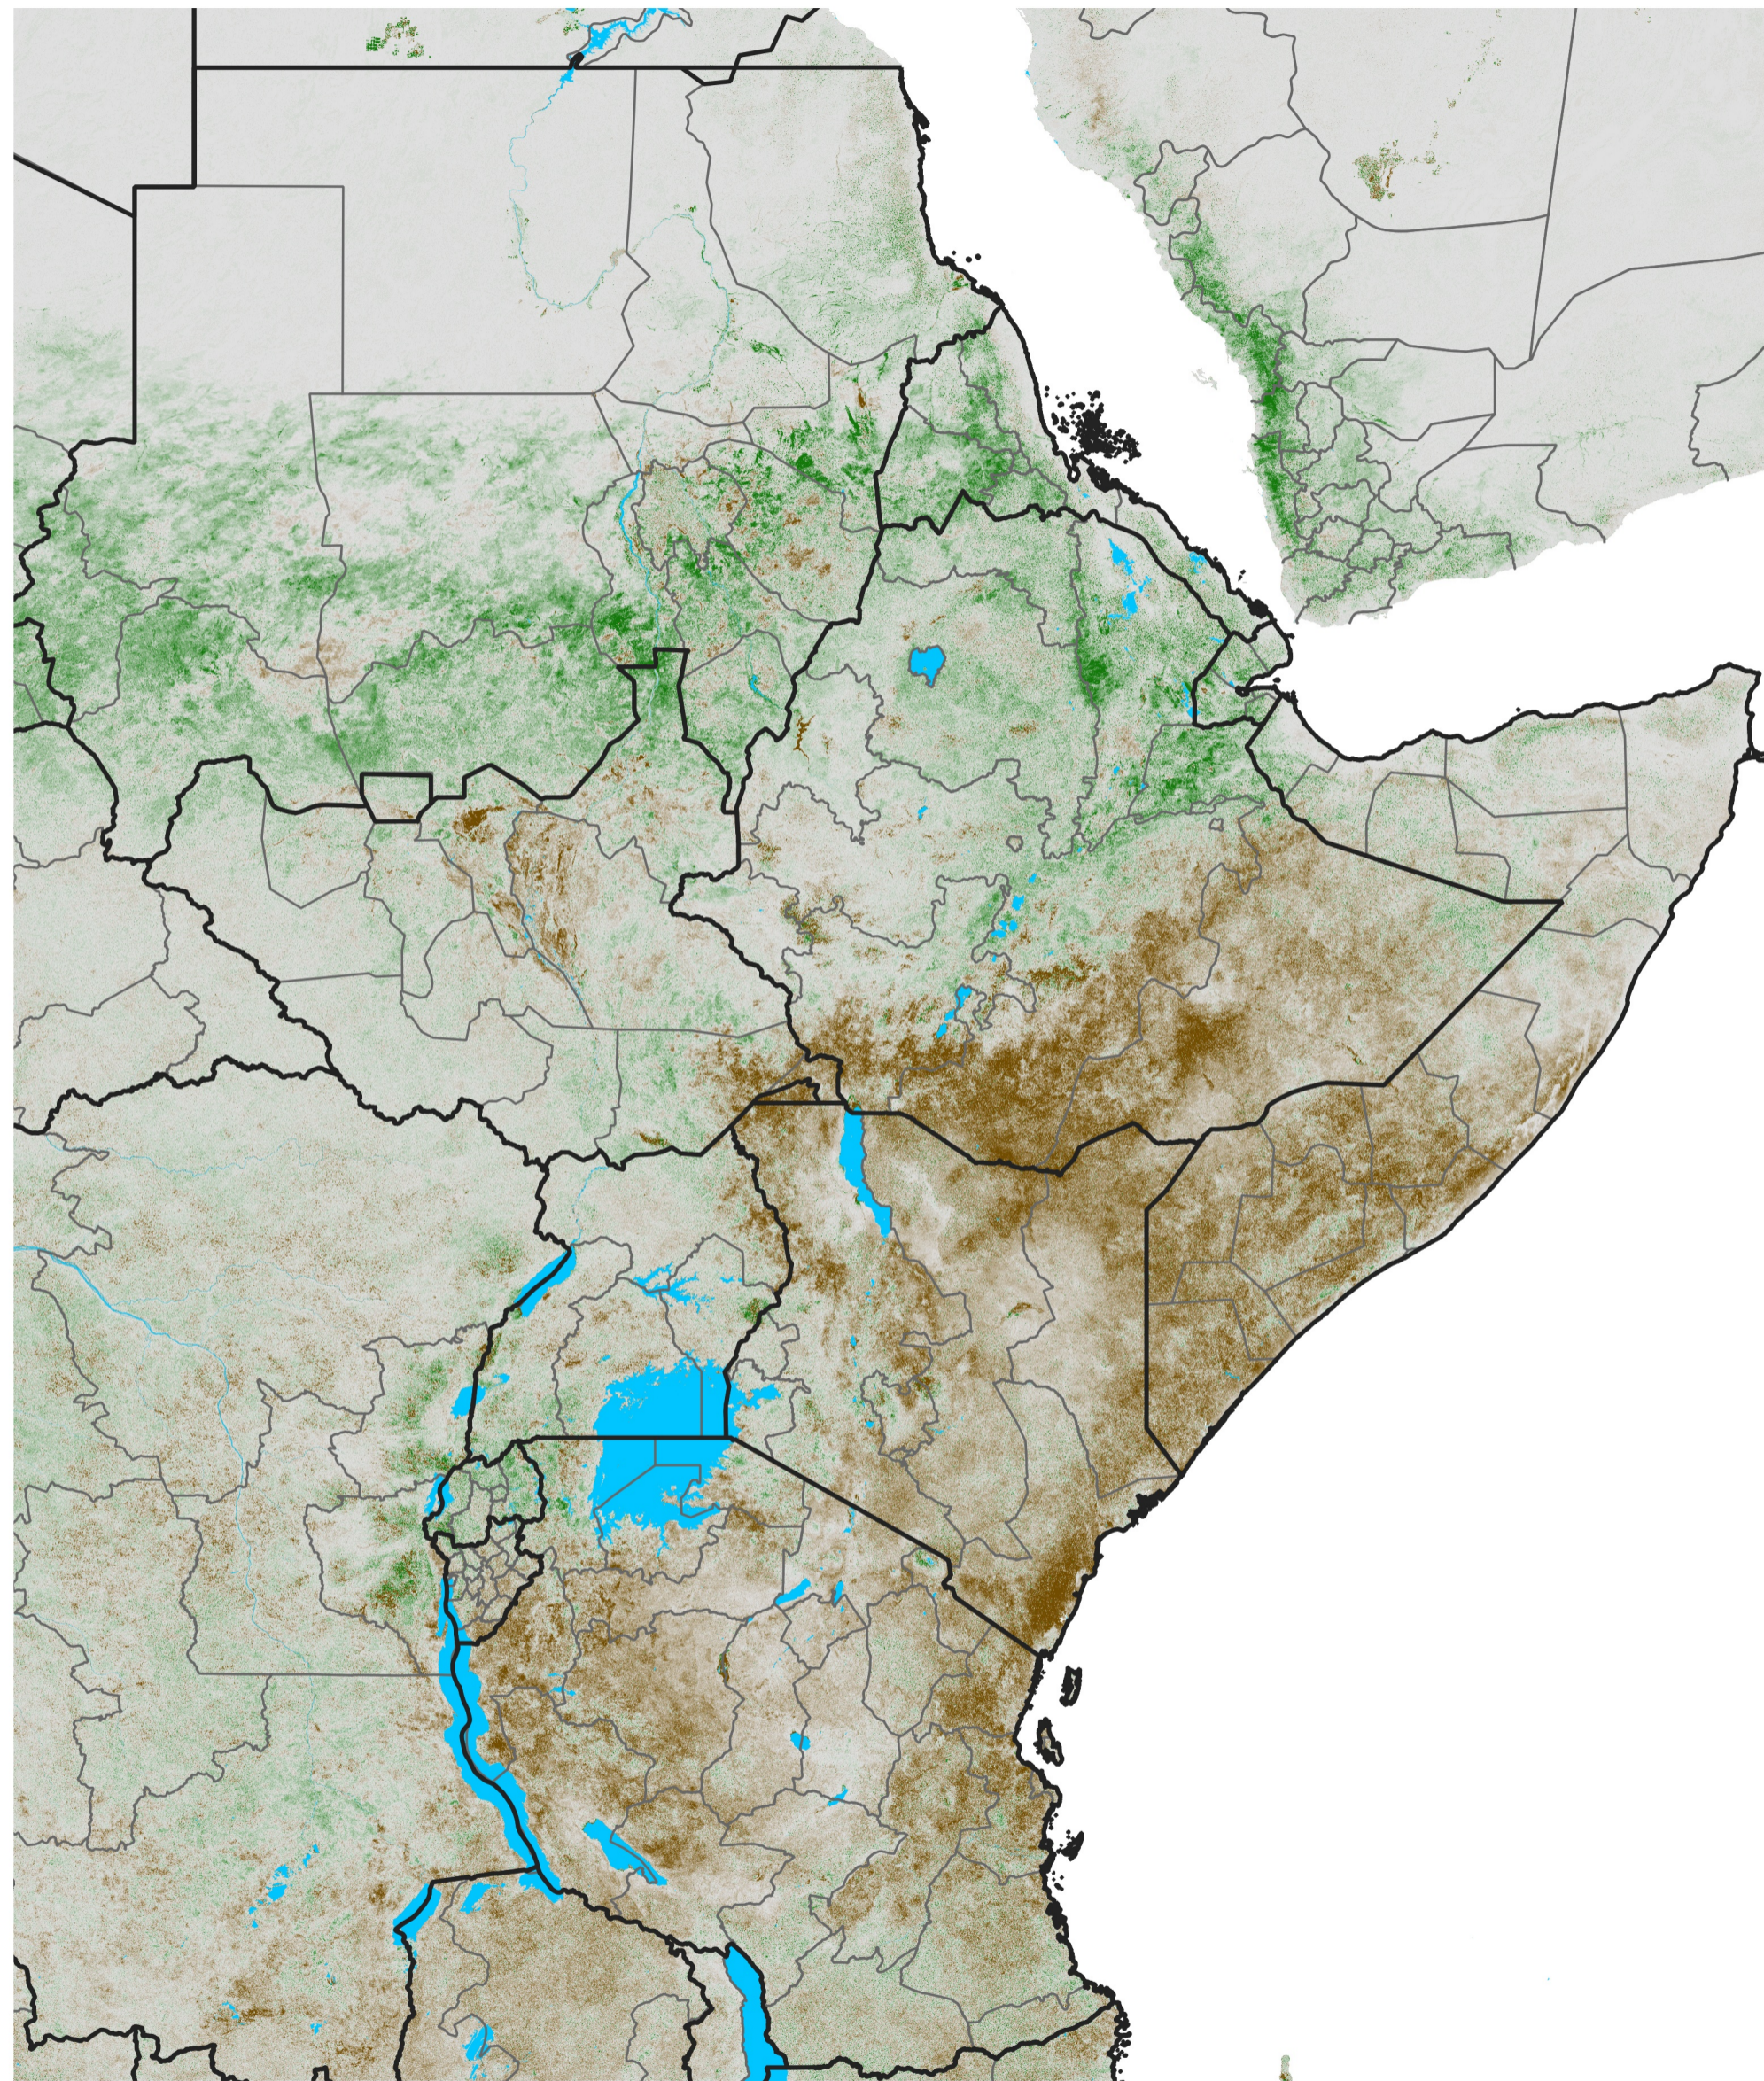

East Africa NDVI Anomaly

2022 minus Mean (2012 - 2021)

Period 58 / Oct 11 - 20, 2022

NDVI Anomaly

< -0.3 -0.2 -0.1 -0.05 0.05 0.1 0.2 >0.3

Negative

No Difference

Positive