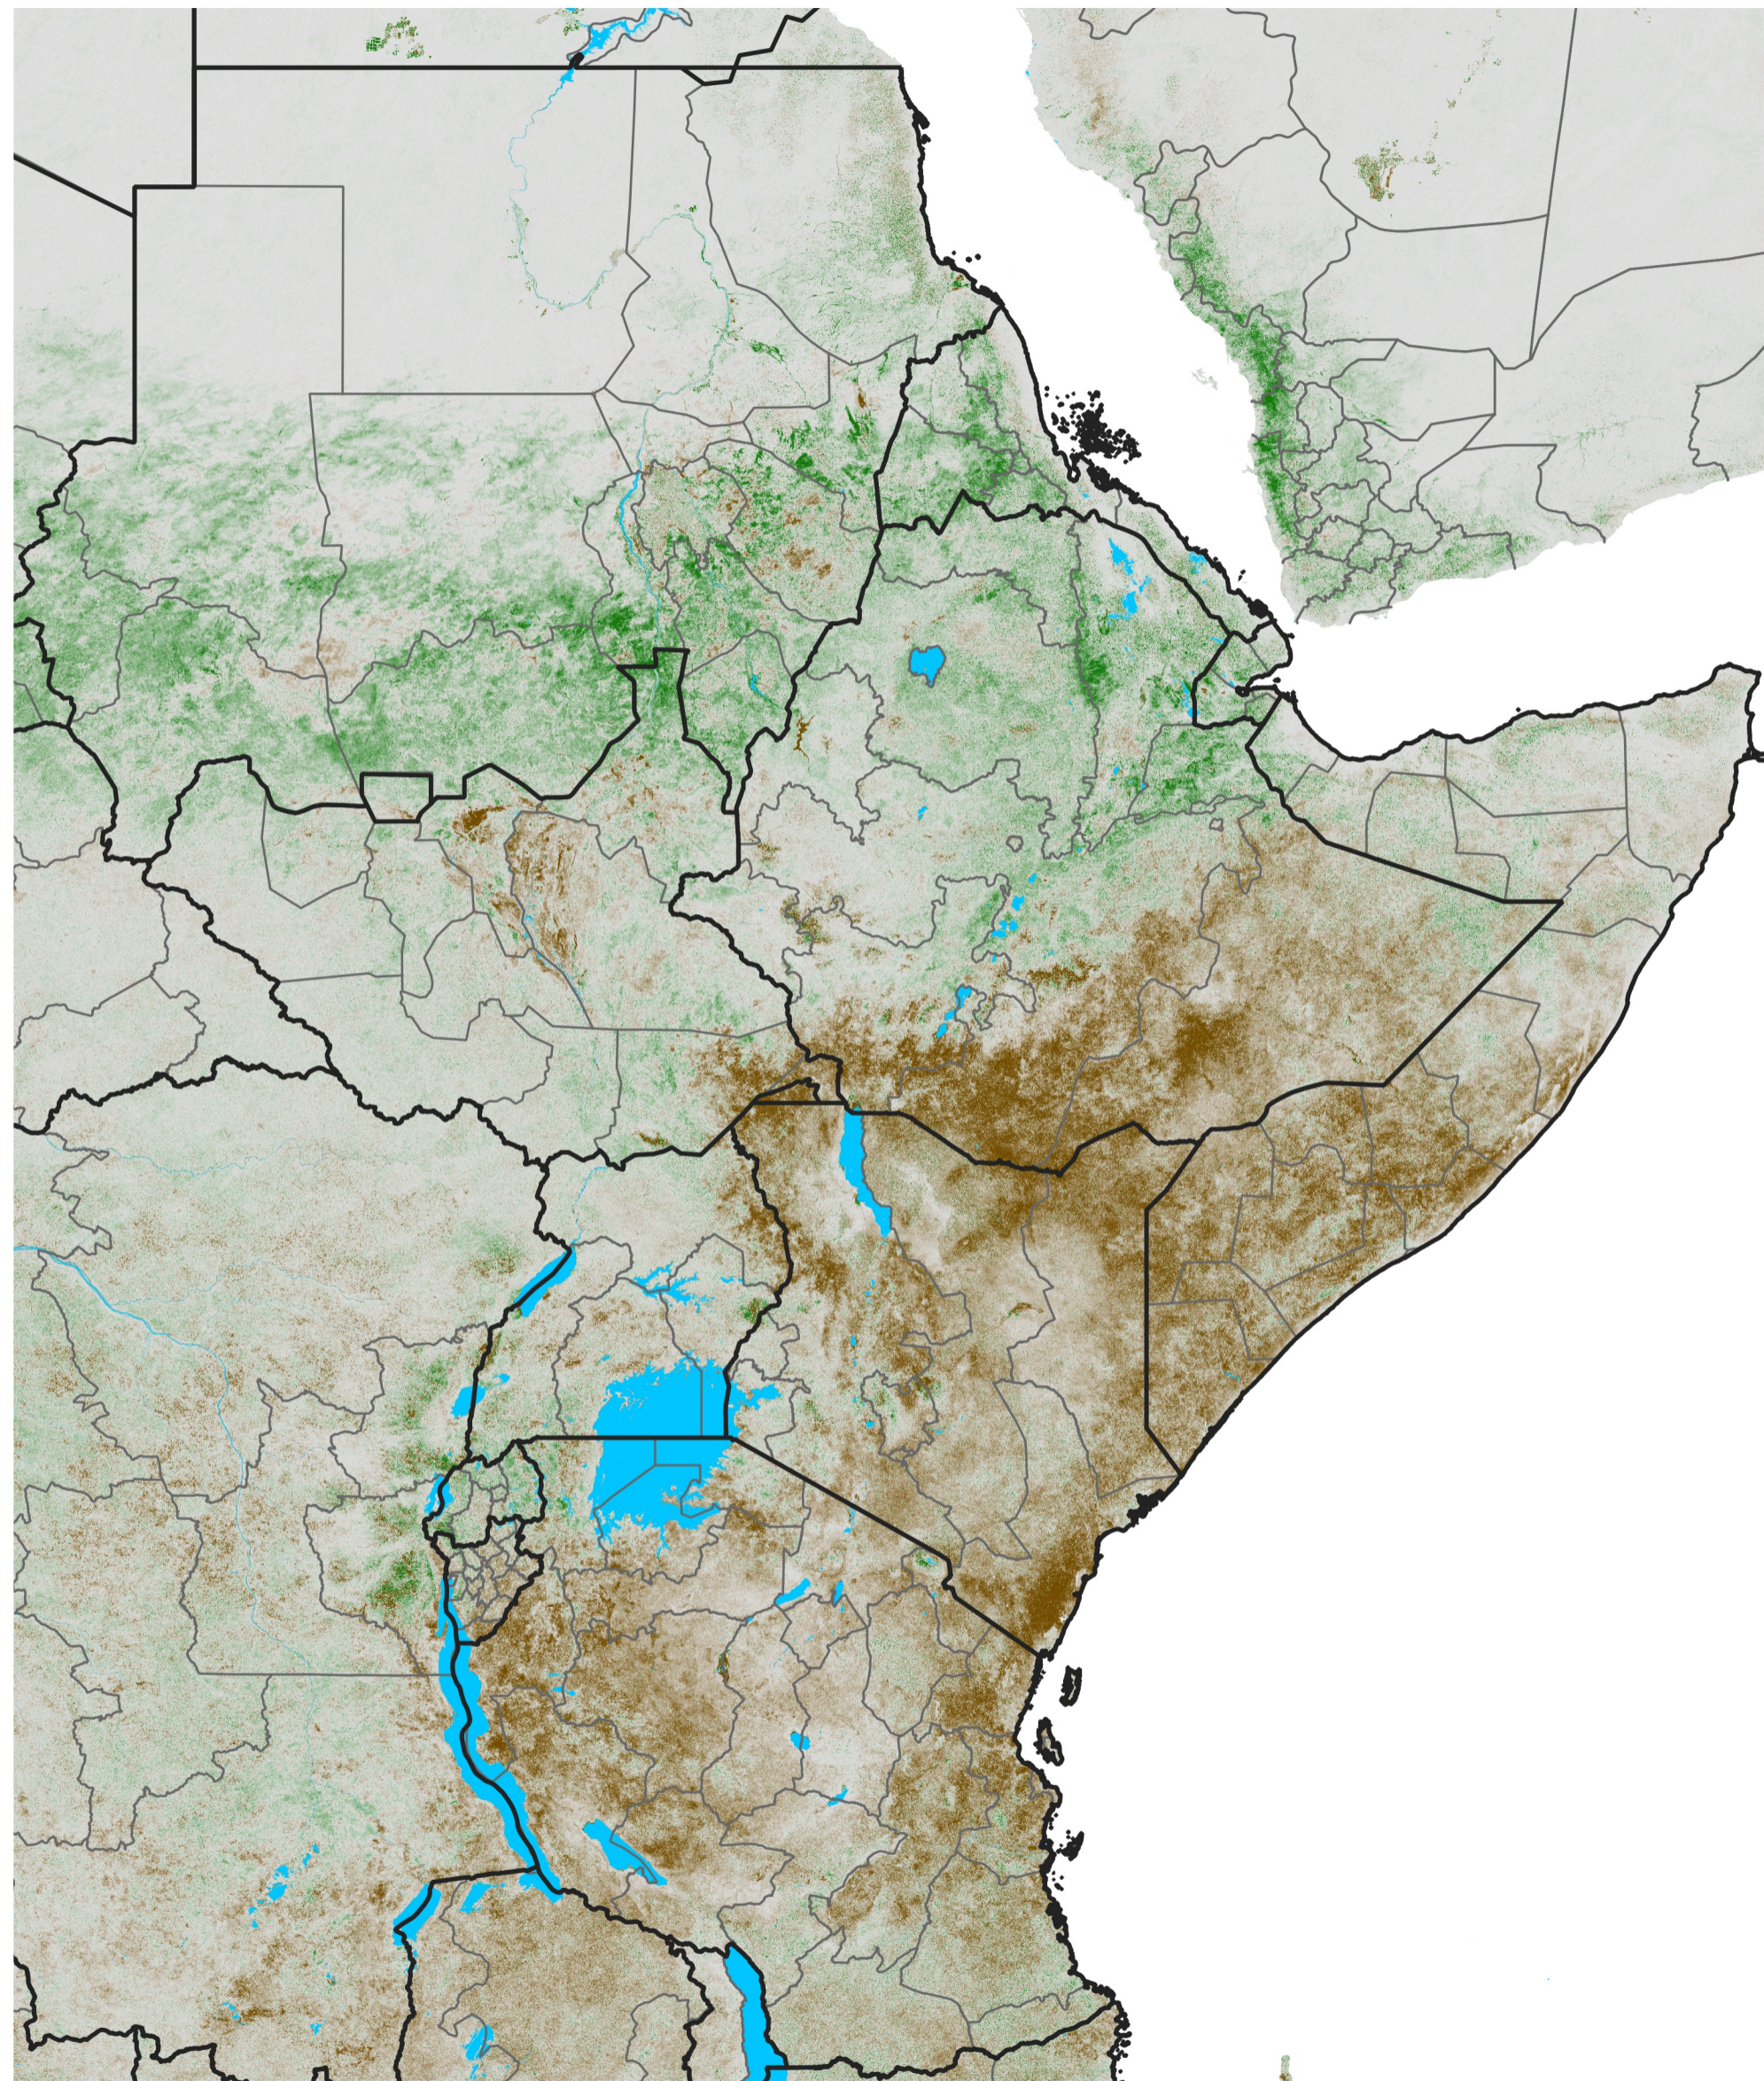

# East Africa NDVI Anomaly

2022 minus Mean (2012 - 2021)

Period 59 / Oct 16 - 25, 2022

## NDVI Anomaly

< -0.3   -0.2   -0.1   -0.05   0.05   0.1   0.2   >0.3

Negative

No Difference

Positive