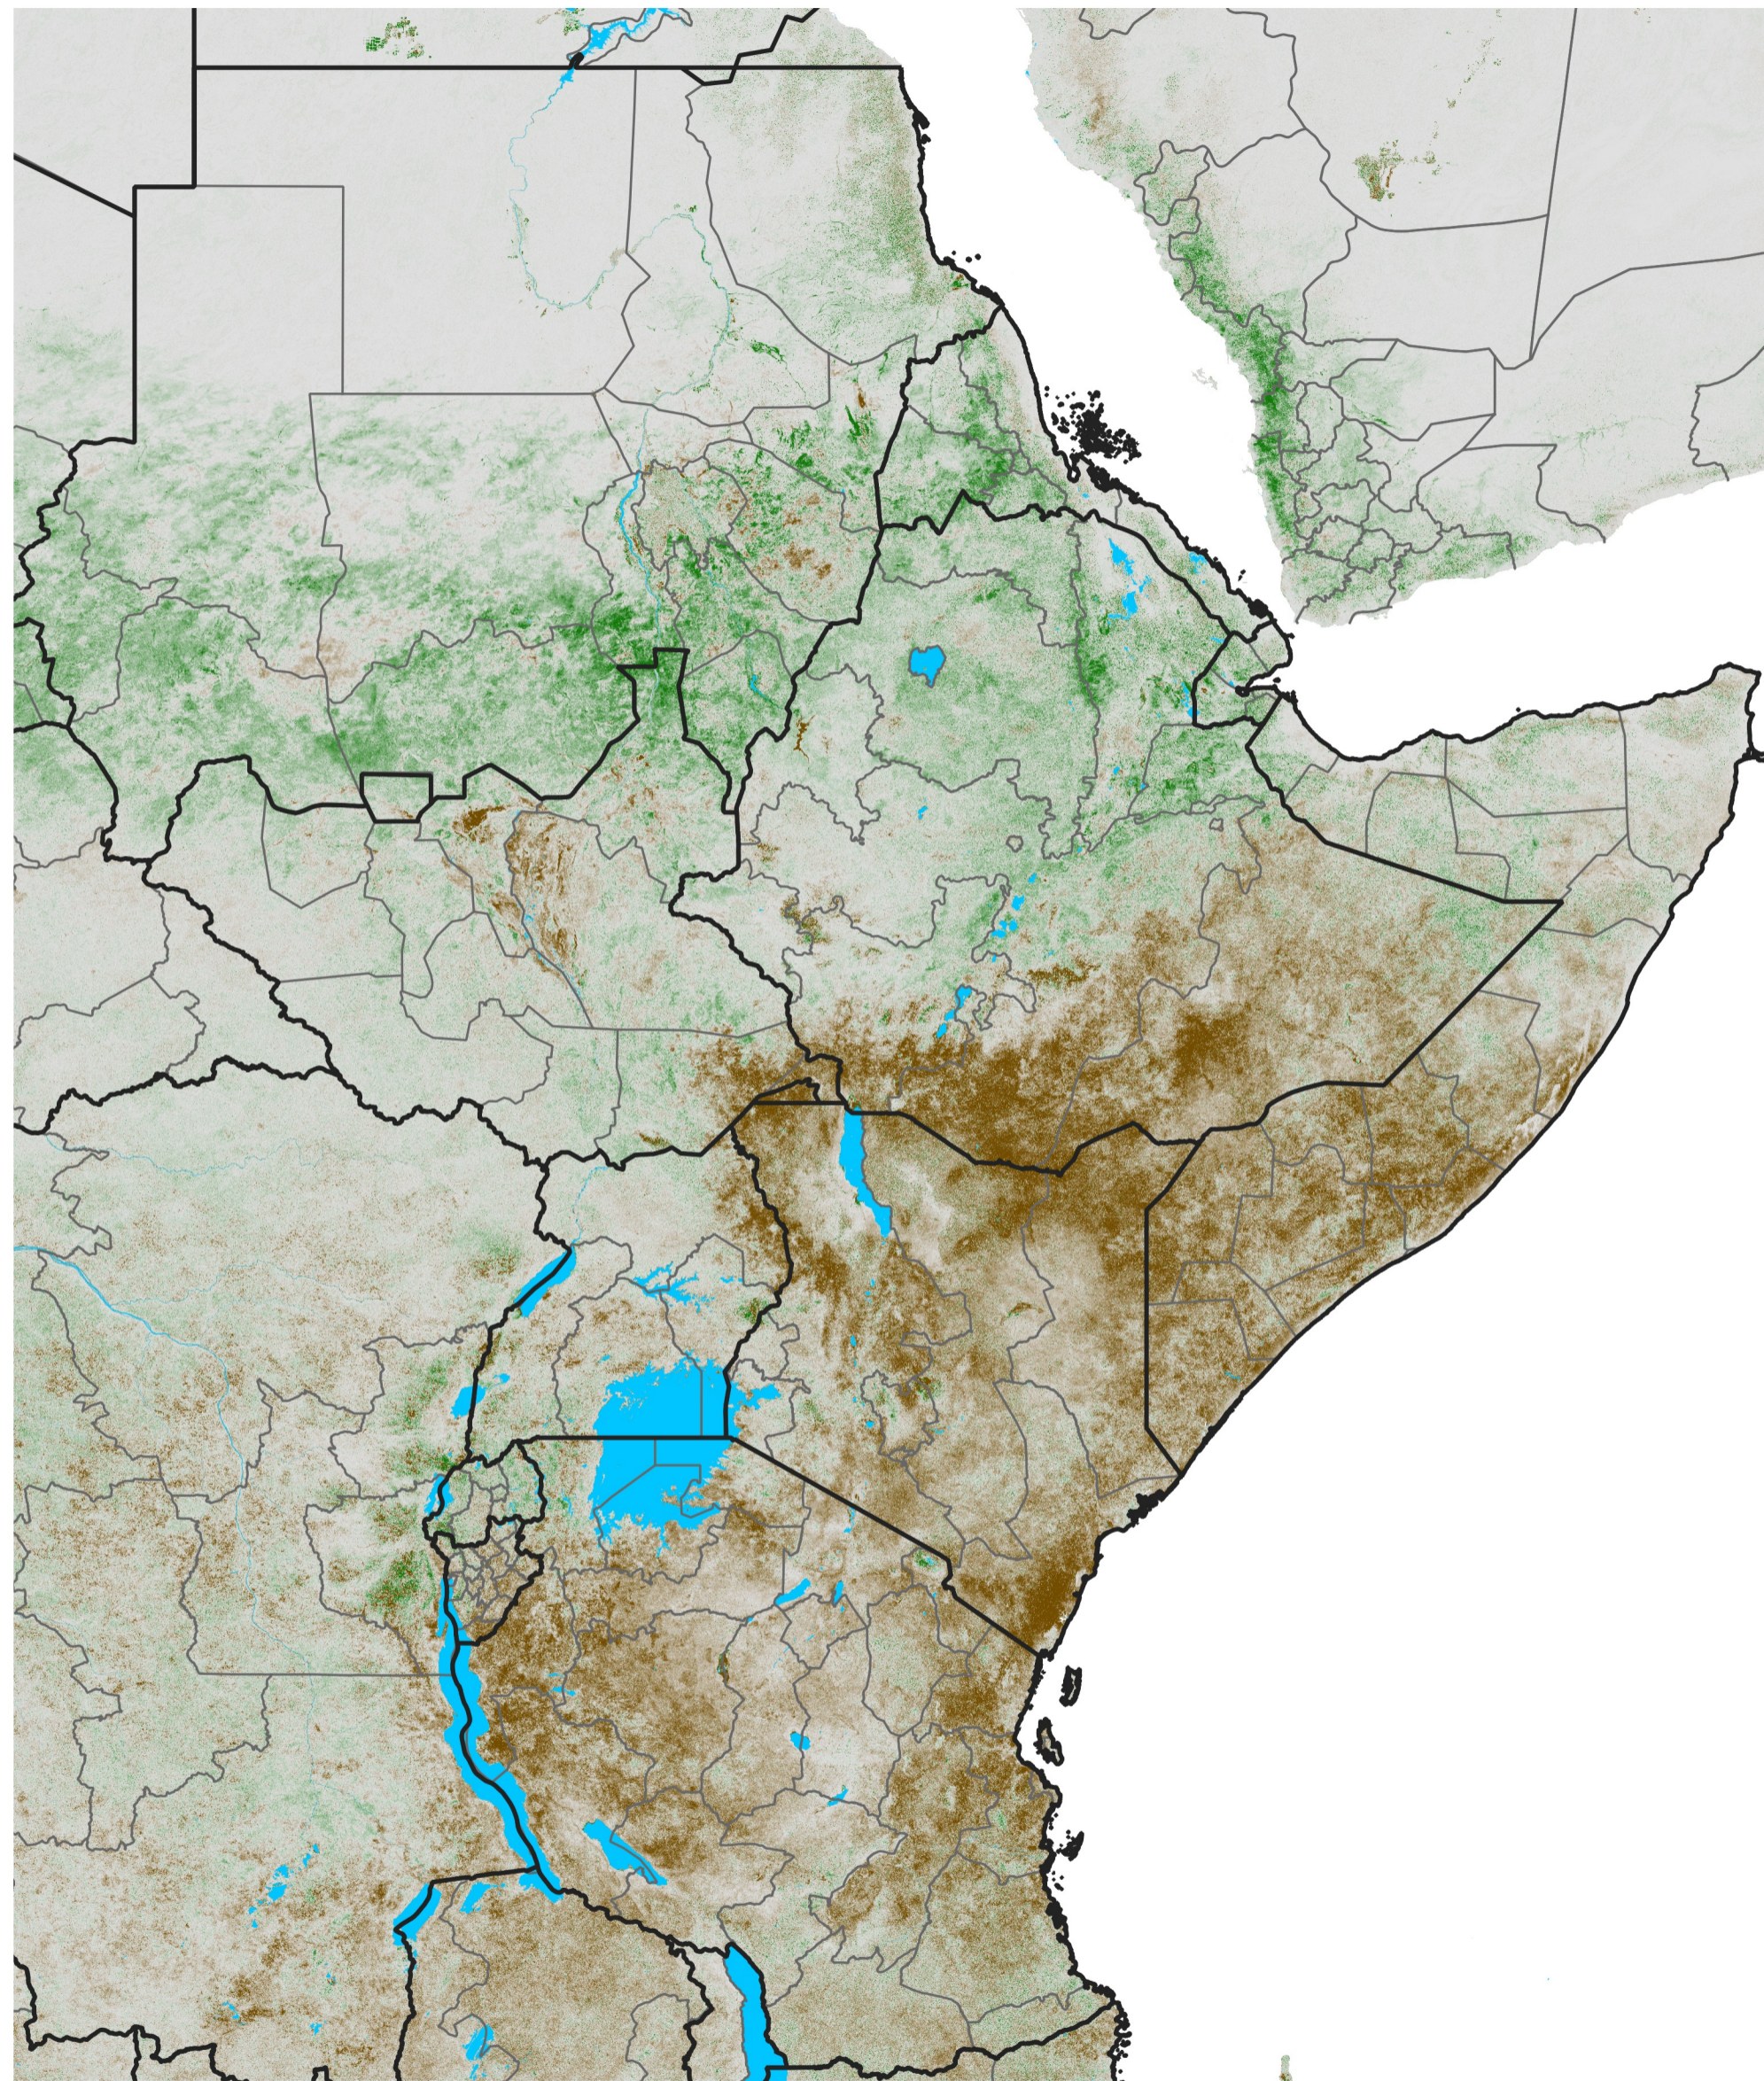

# East Africa NDVI Anomaly

2022 minus Mean (2012 - 2021)

Period 60 / Oct 21 - 31, 2022

## NDVI Anomaly

< -0.3   -0.2   -0.1   -0.05   0.05   0.1   0.2   >0.3

Negative

No Difference

Positive