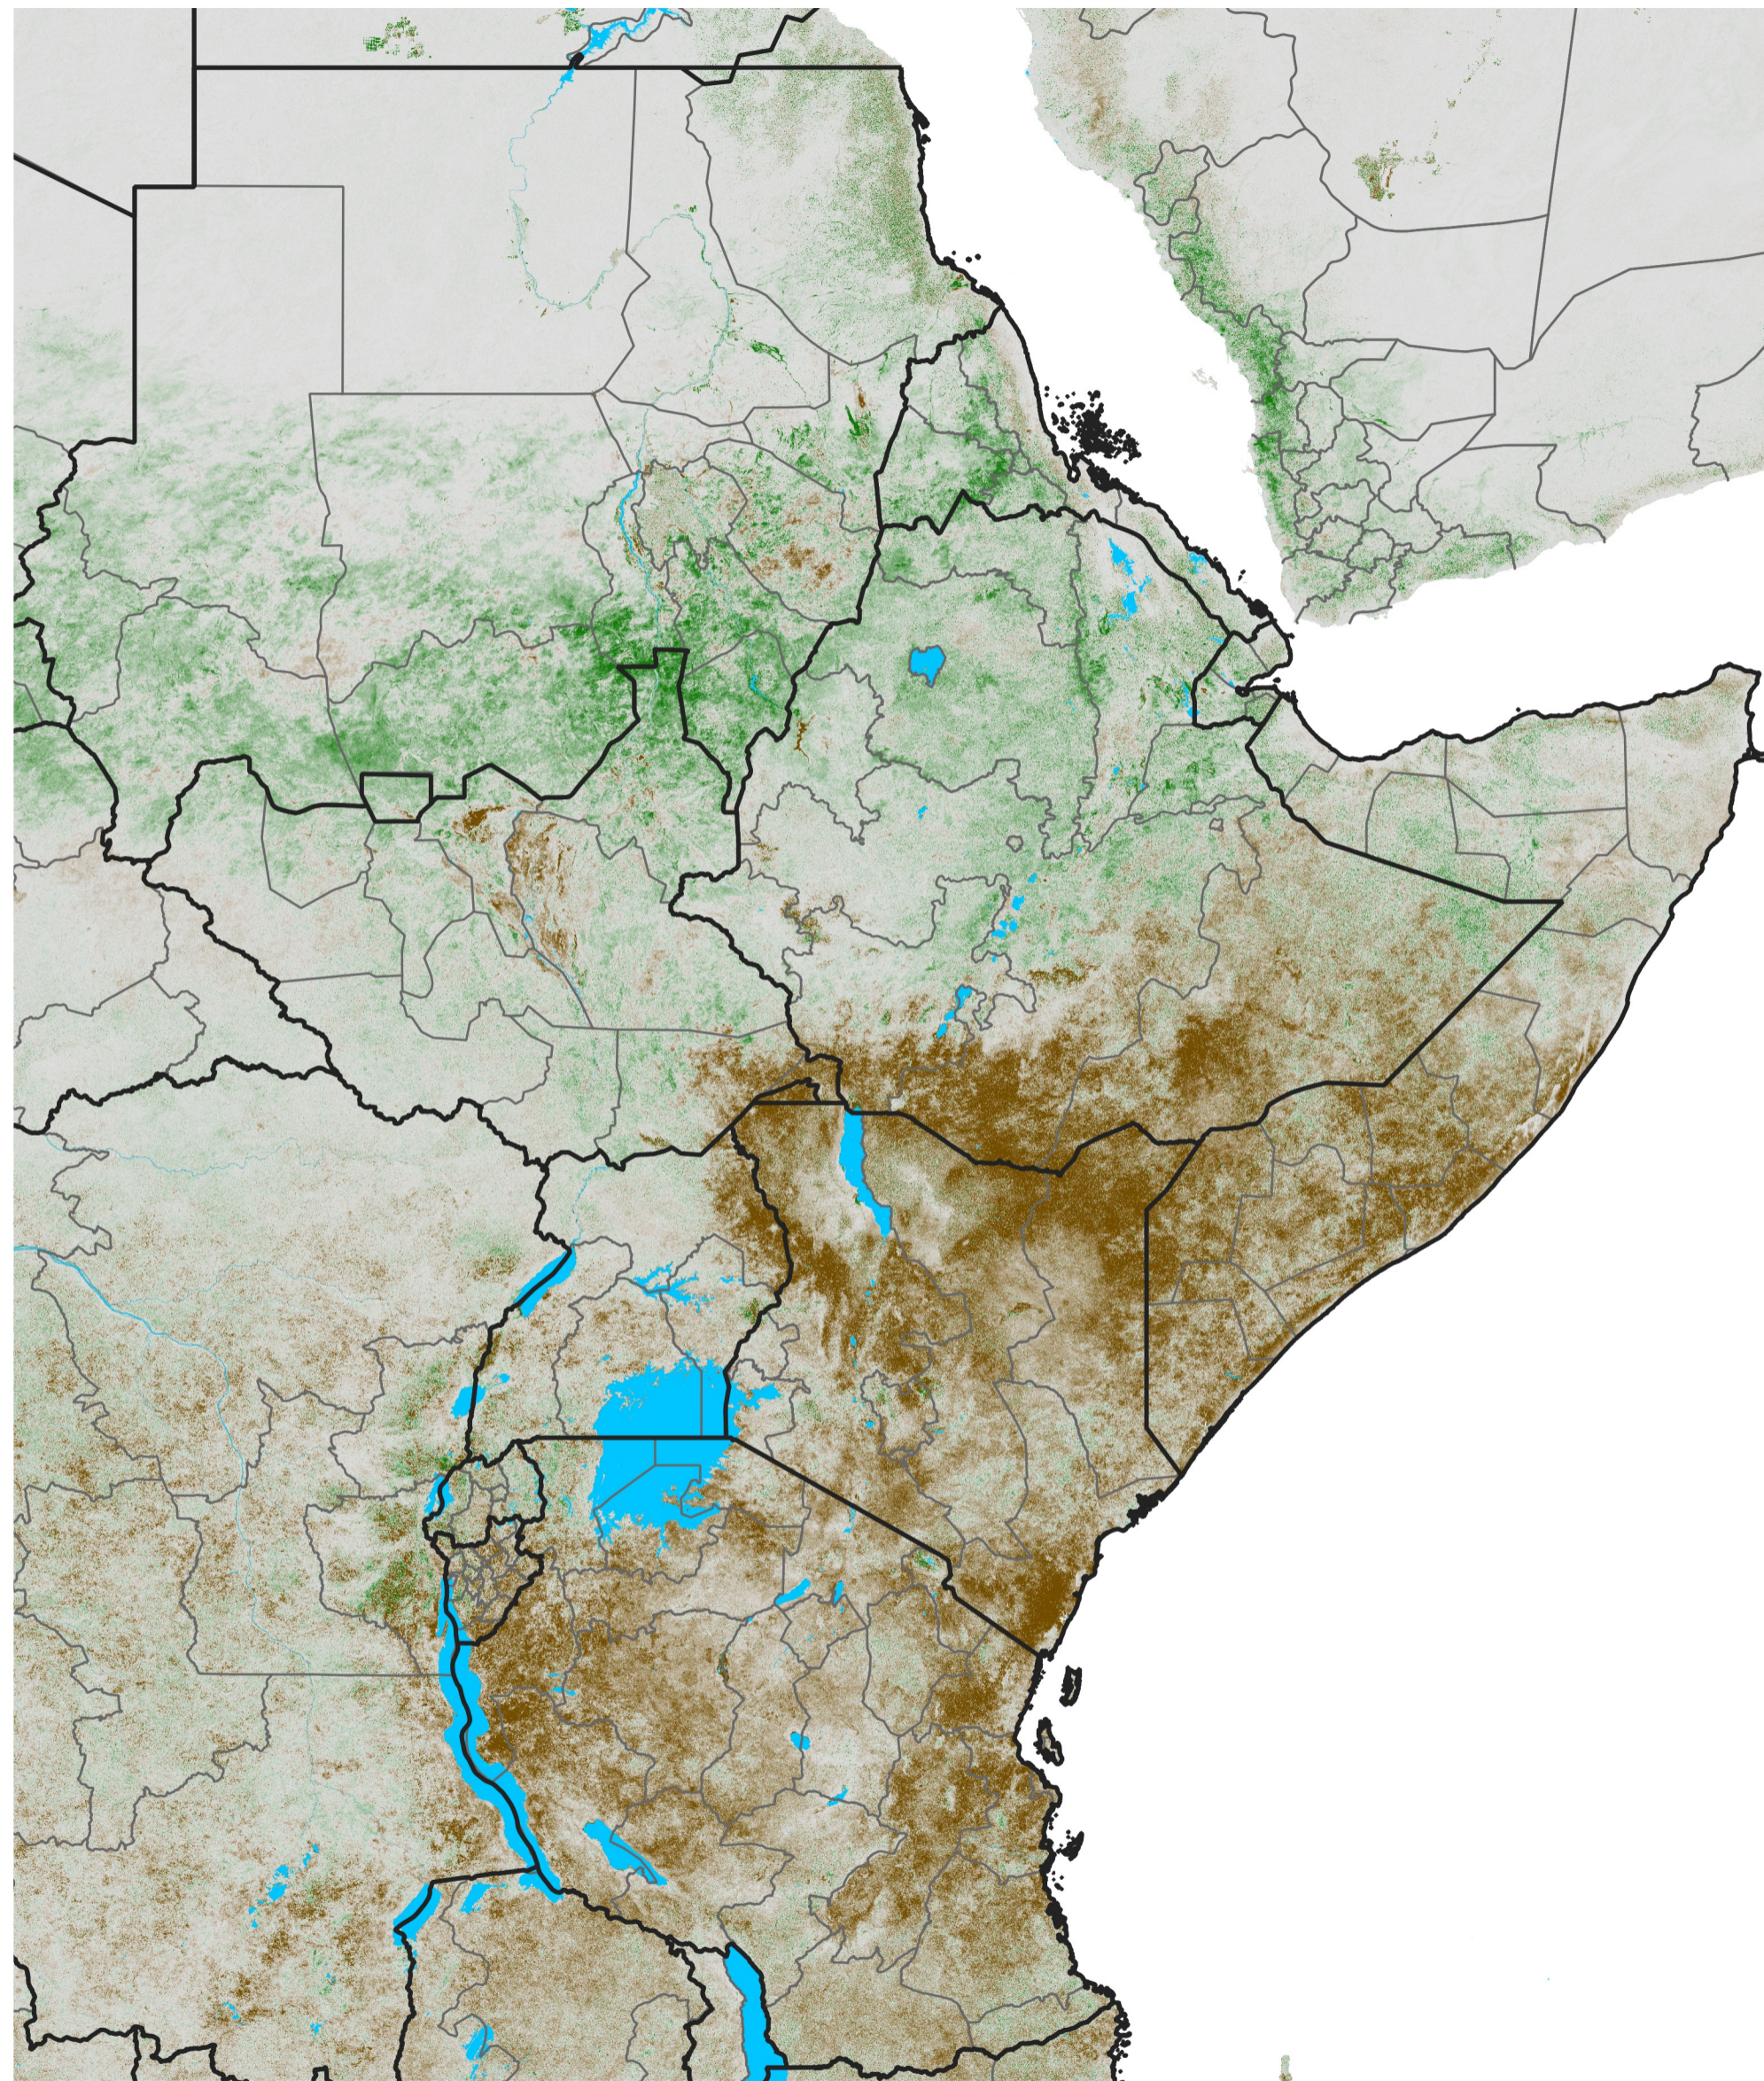

# East Africa NDVI Anomaly

2022 minus Mean (2012 - 2021)

Period 62 / Nov 01 - 10, 2022

## NDVI Anomaly

< -0.3   -0.2   -0.1   -0.05   0.05   0.1   0.2   > 0.3

Negative

No Difference

Positive