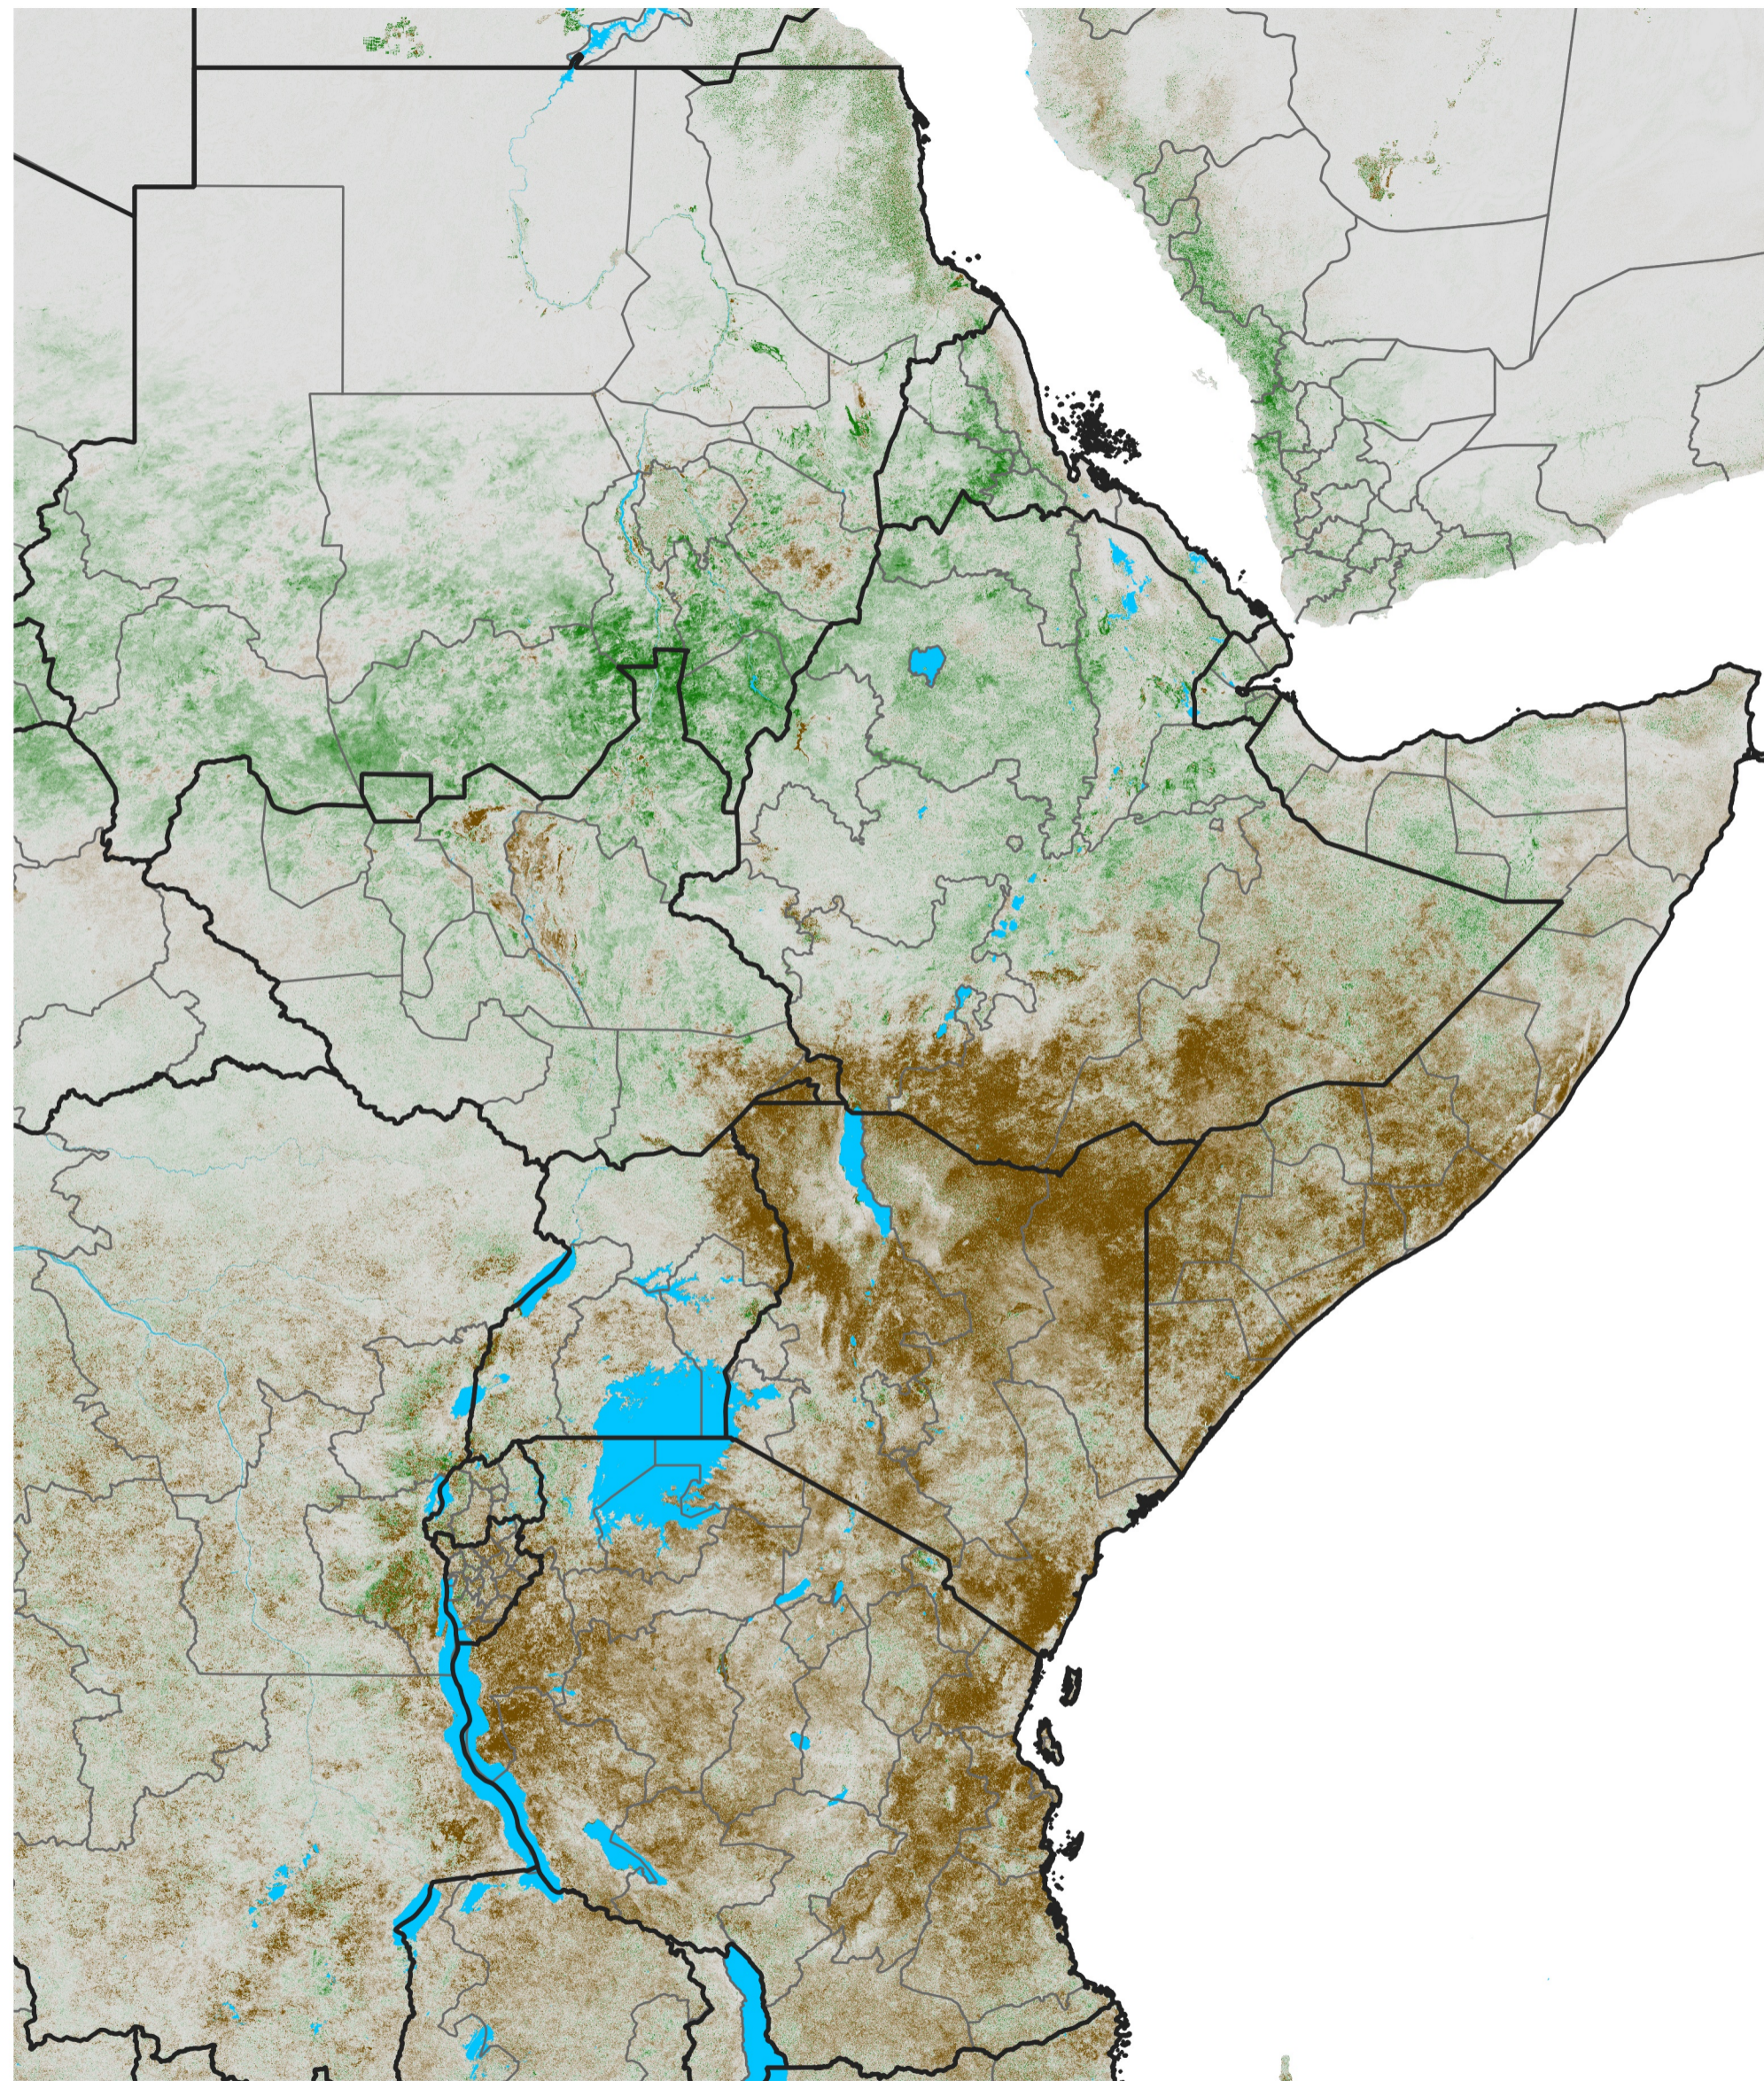

East Africa NDVI Anomaly

2022 minus Mean (2012 - 2021)

Period 63 / Nov 06 - 15, 2022

NDVI Anomaly

< -0.3 -0.2 -0.1 -0.05 0.05 0.1 0.2 >0.3

Negative

No Difference

Positive