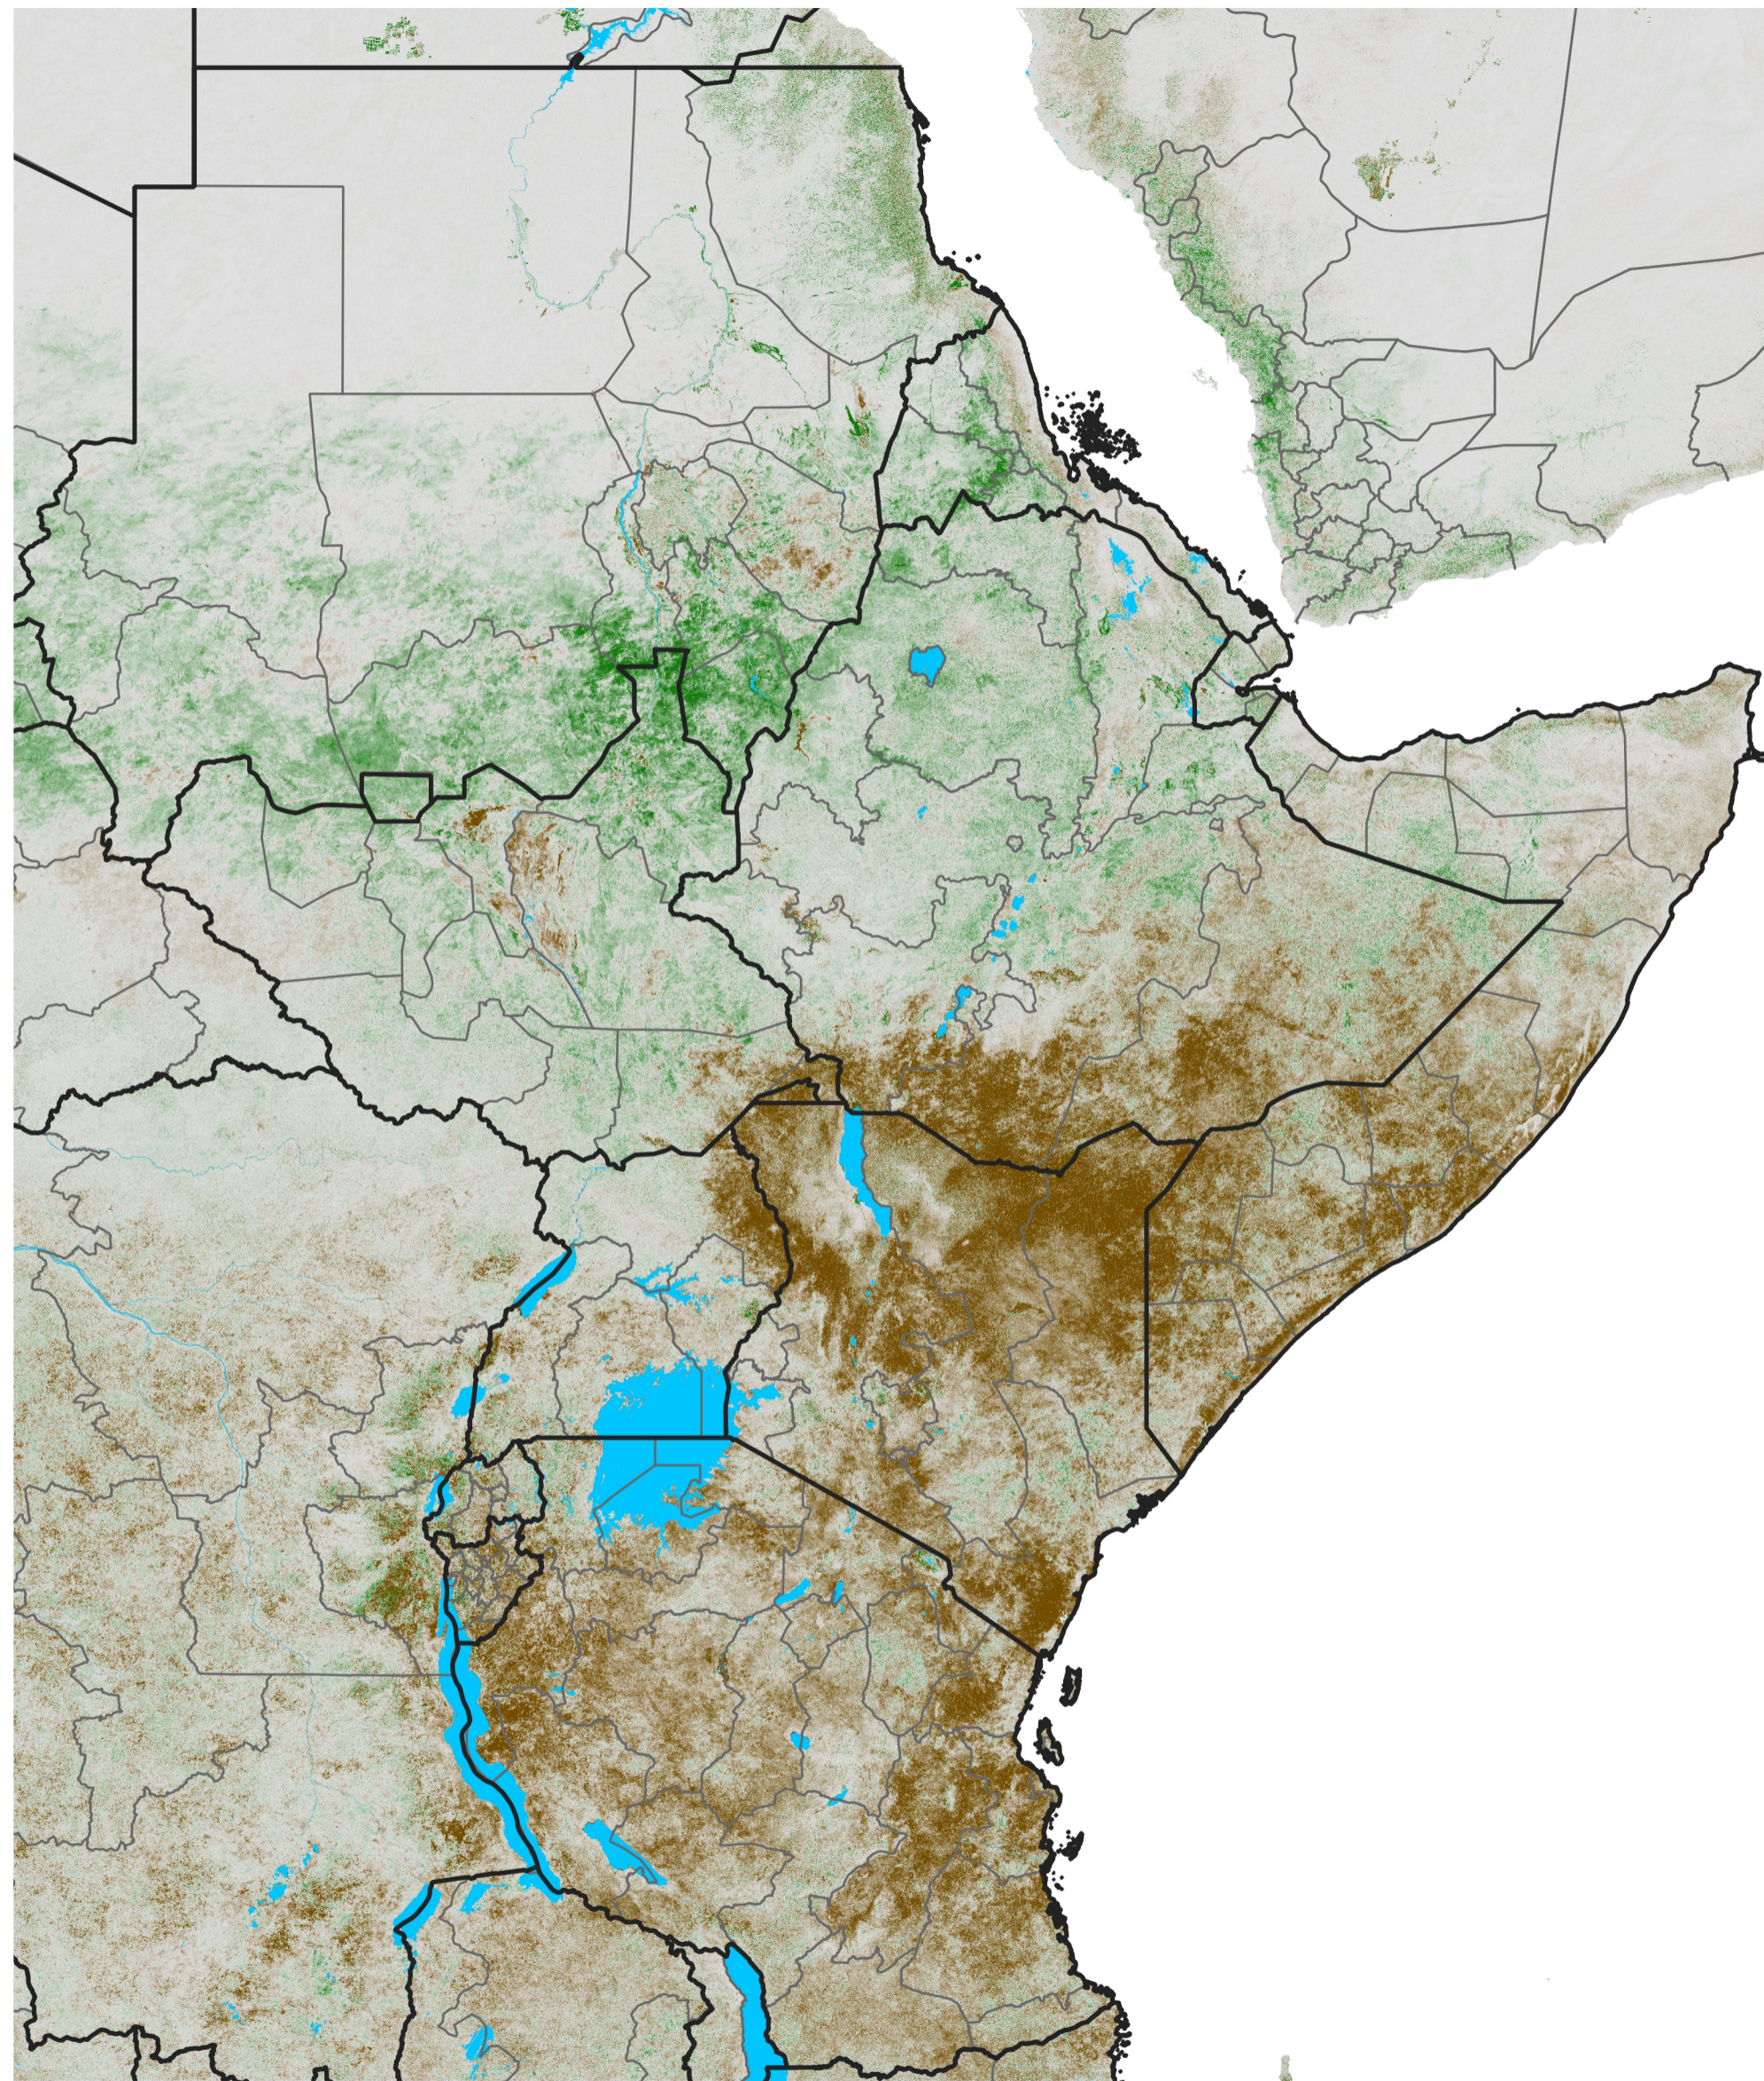

East Africa NDVI Anomaly

2022 minus Mean (2012 - 2021)

Period 64 / Nov 11 - 20, 2022

NDVI Anomaly

< -0.3 -0.2 -0.1 -0.05 0.05 0.1 0.2 >0.3

Negative

No Difference

Positive