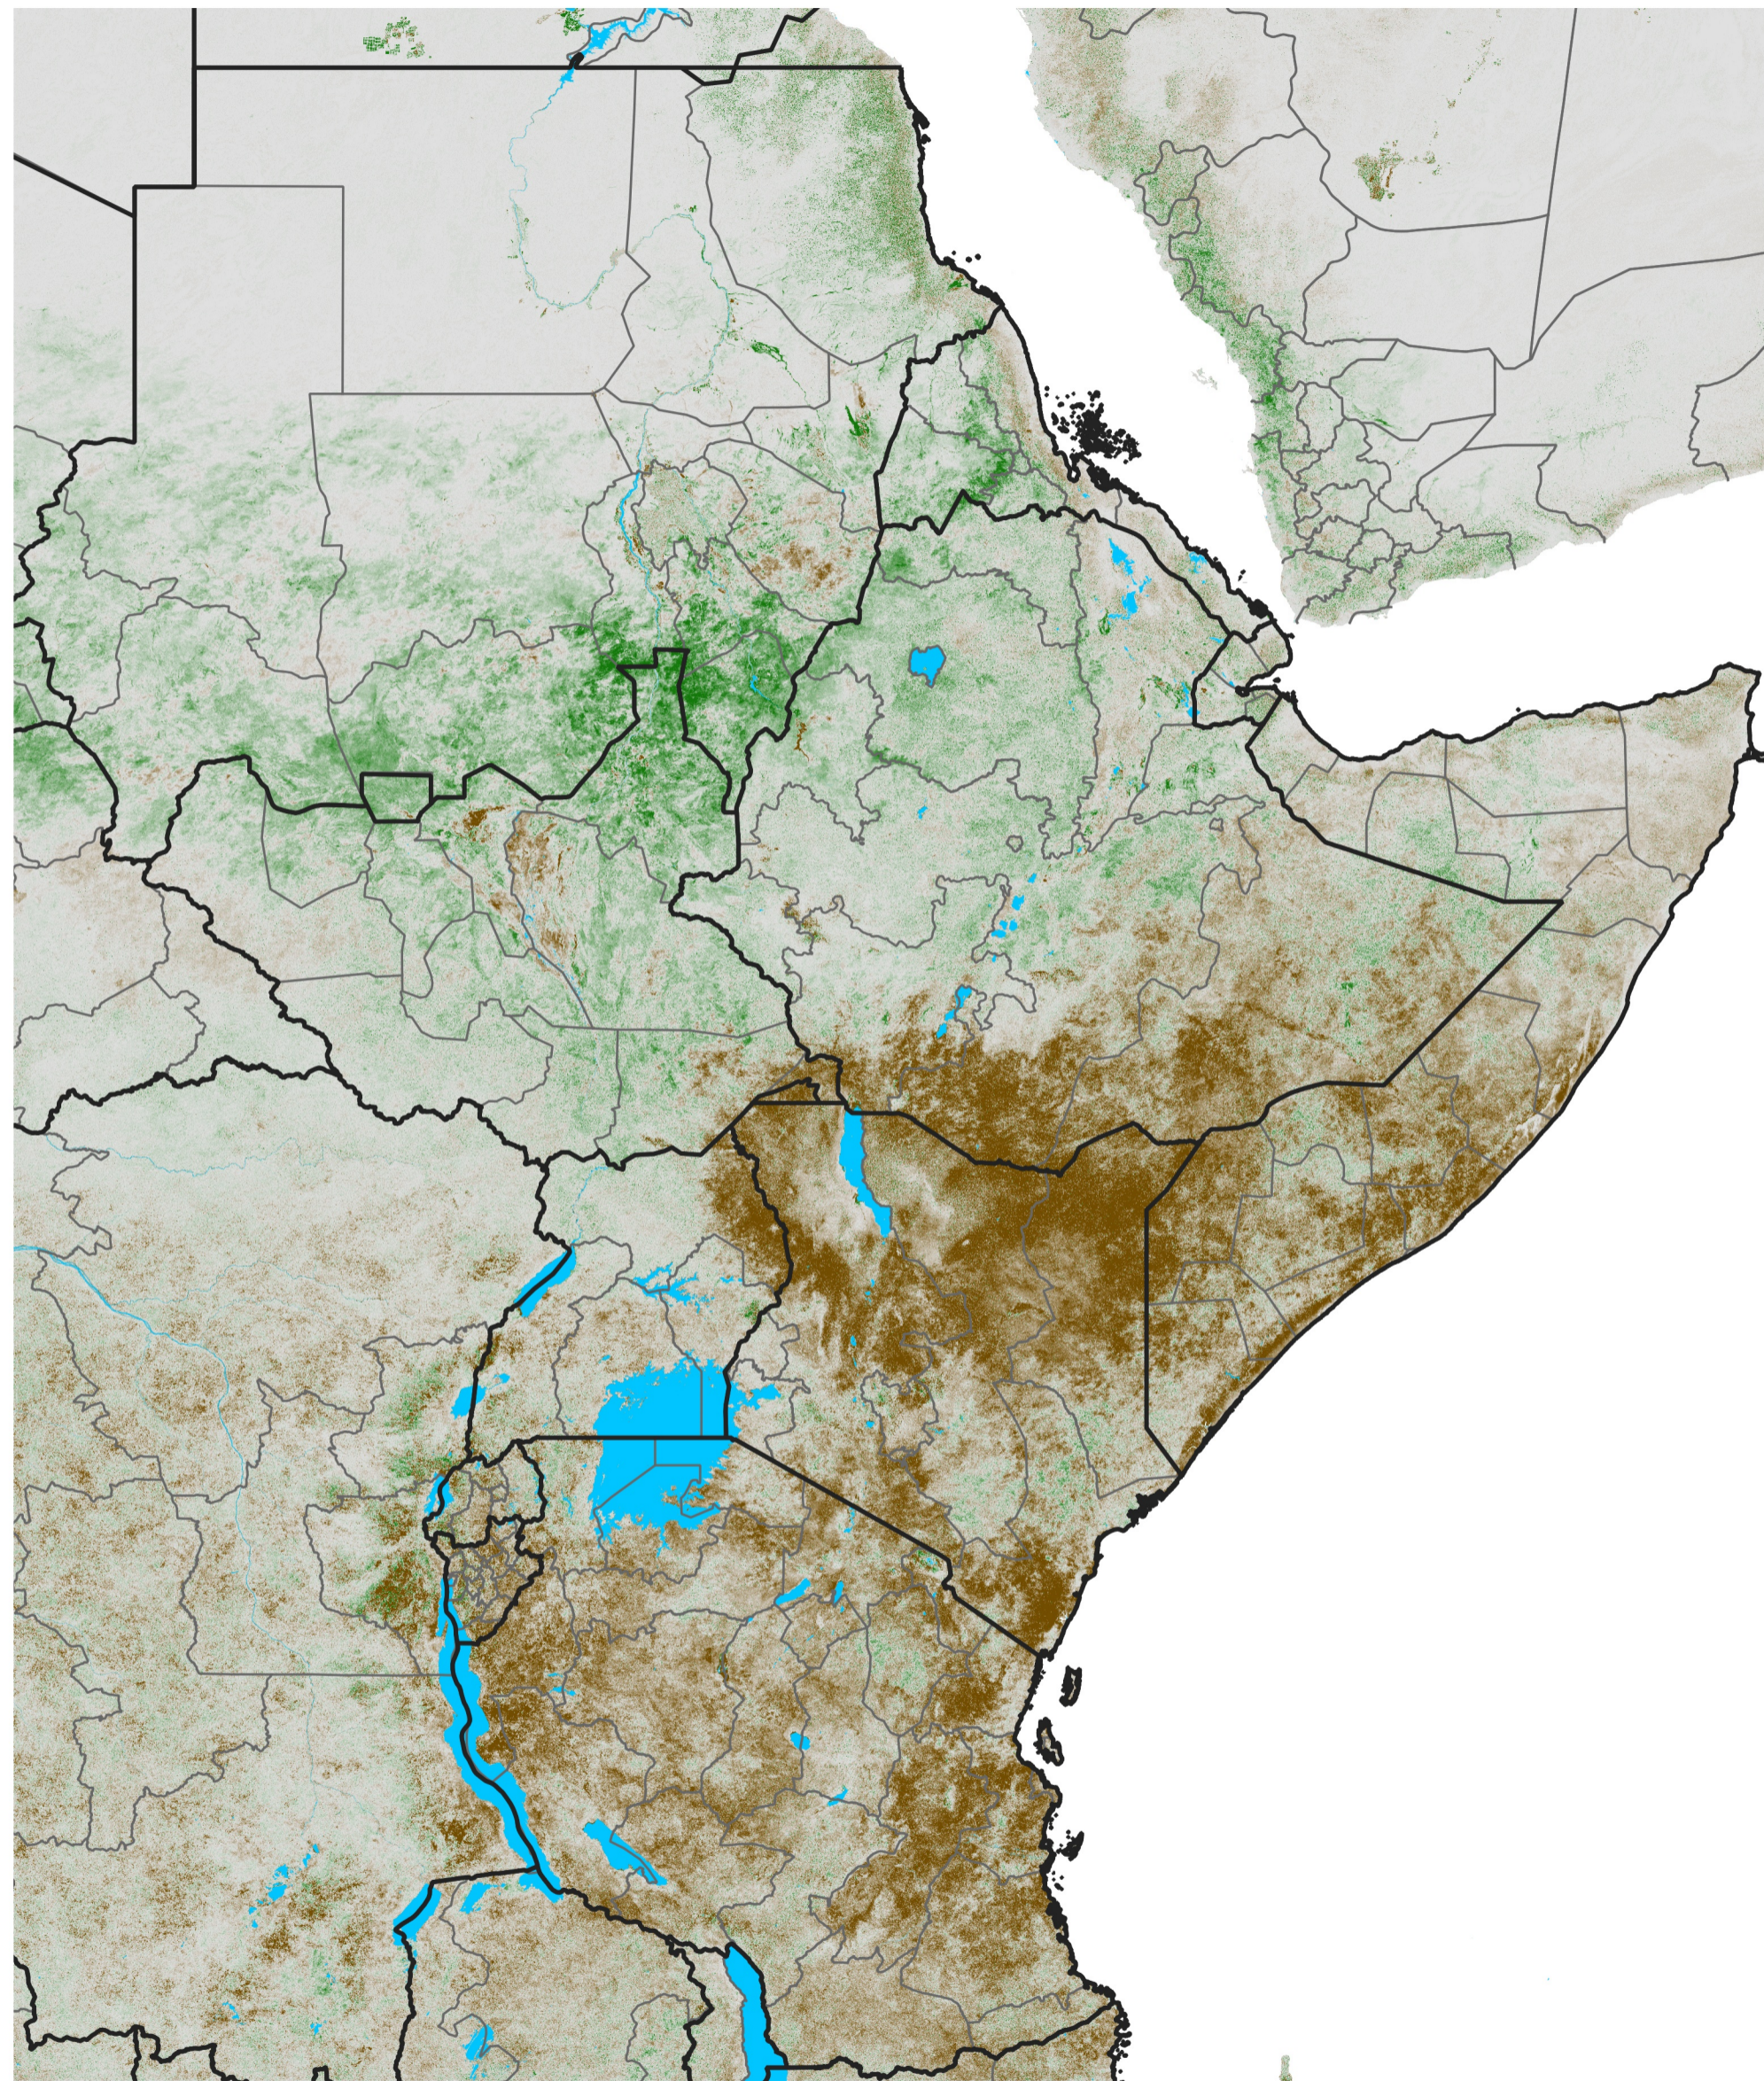

# East Africa NDVI Anomaly

2022 minus Mean (2012 - 2021)

Period 65 / Nov 16 - 25, 2022

## NDVI Anomaly

< -0.3   -0.2   -0.1   -0.05   0.05   0.1   0.2   >0.3

Negative

No Difference

Positive