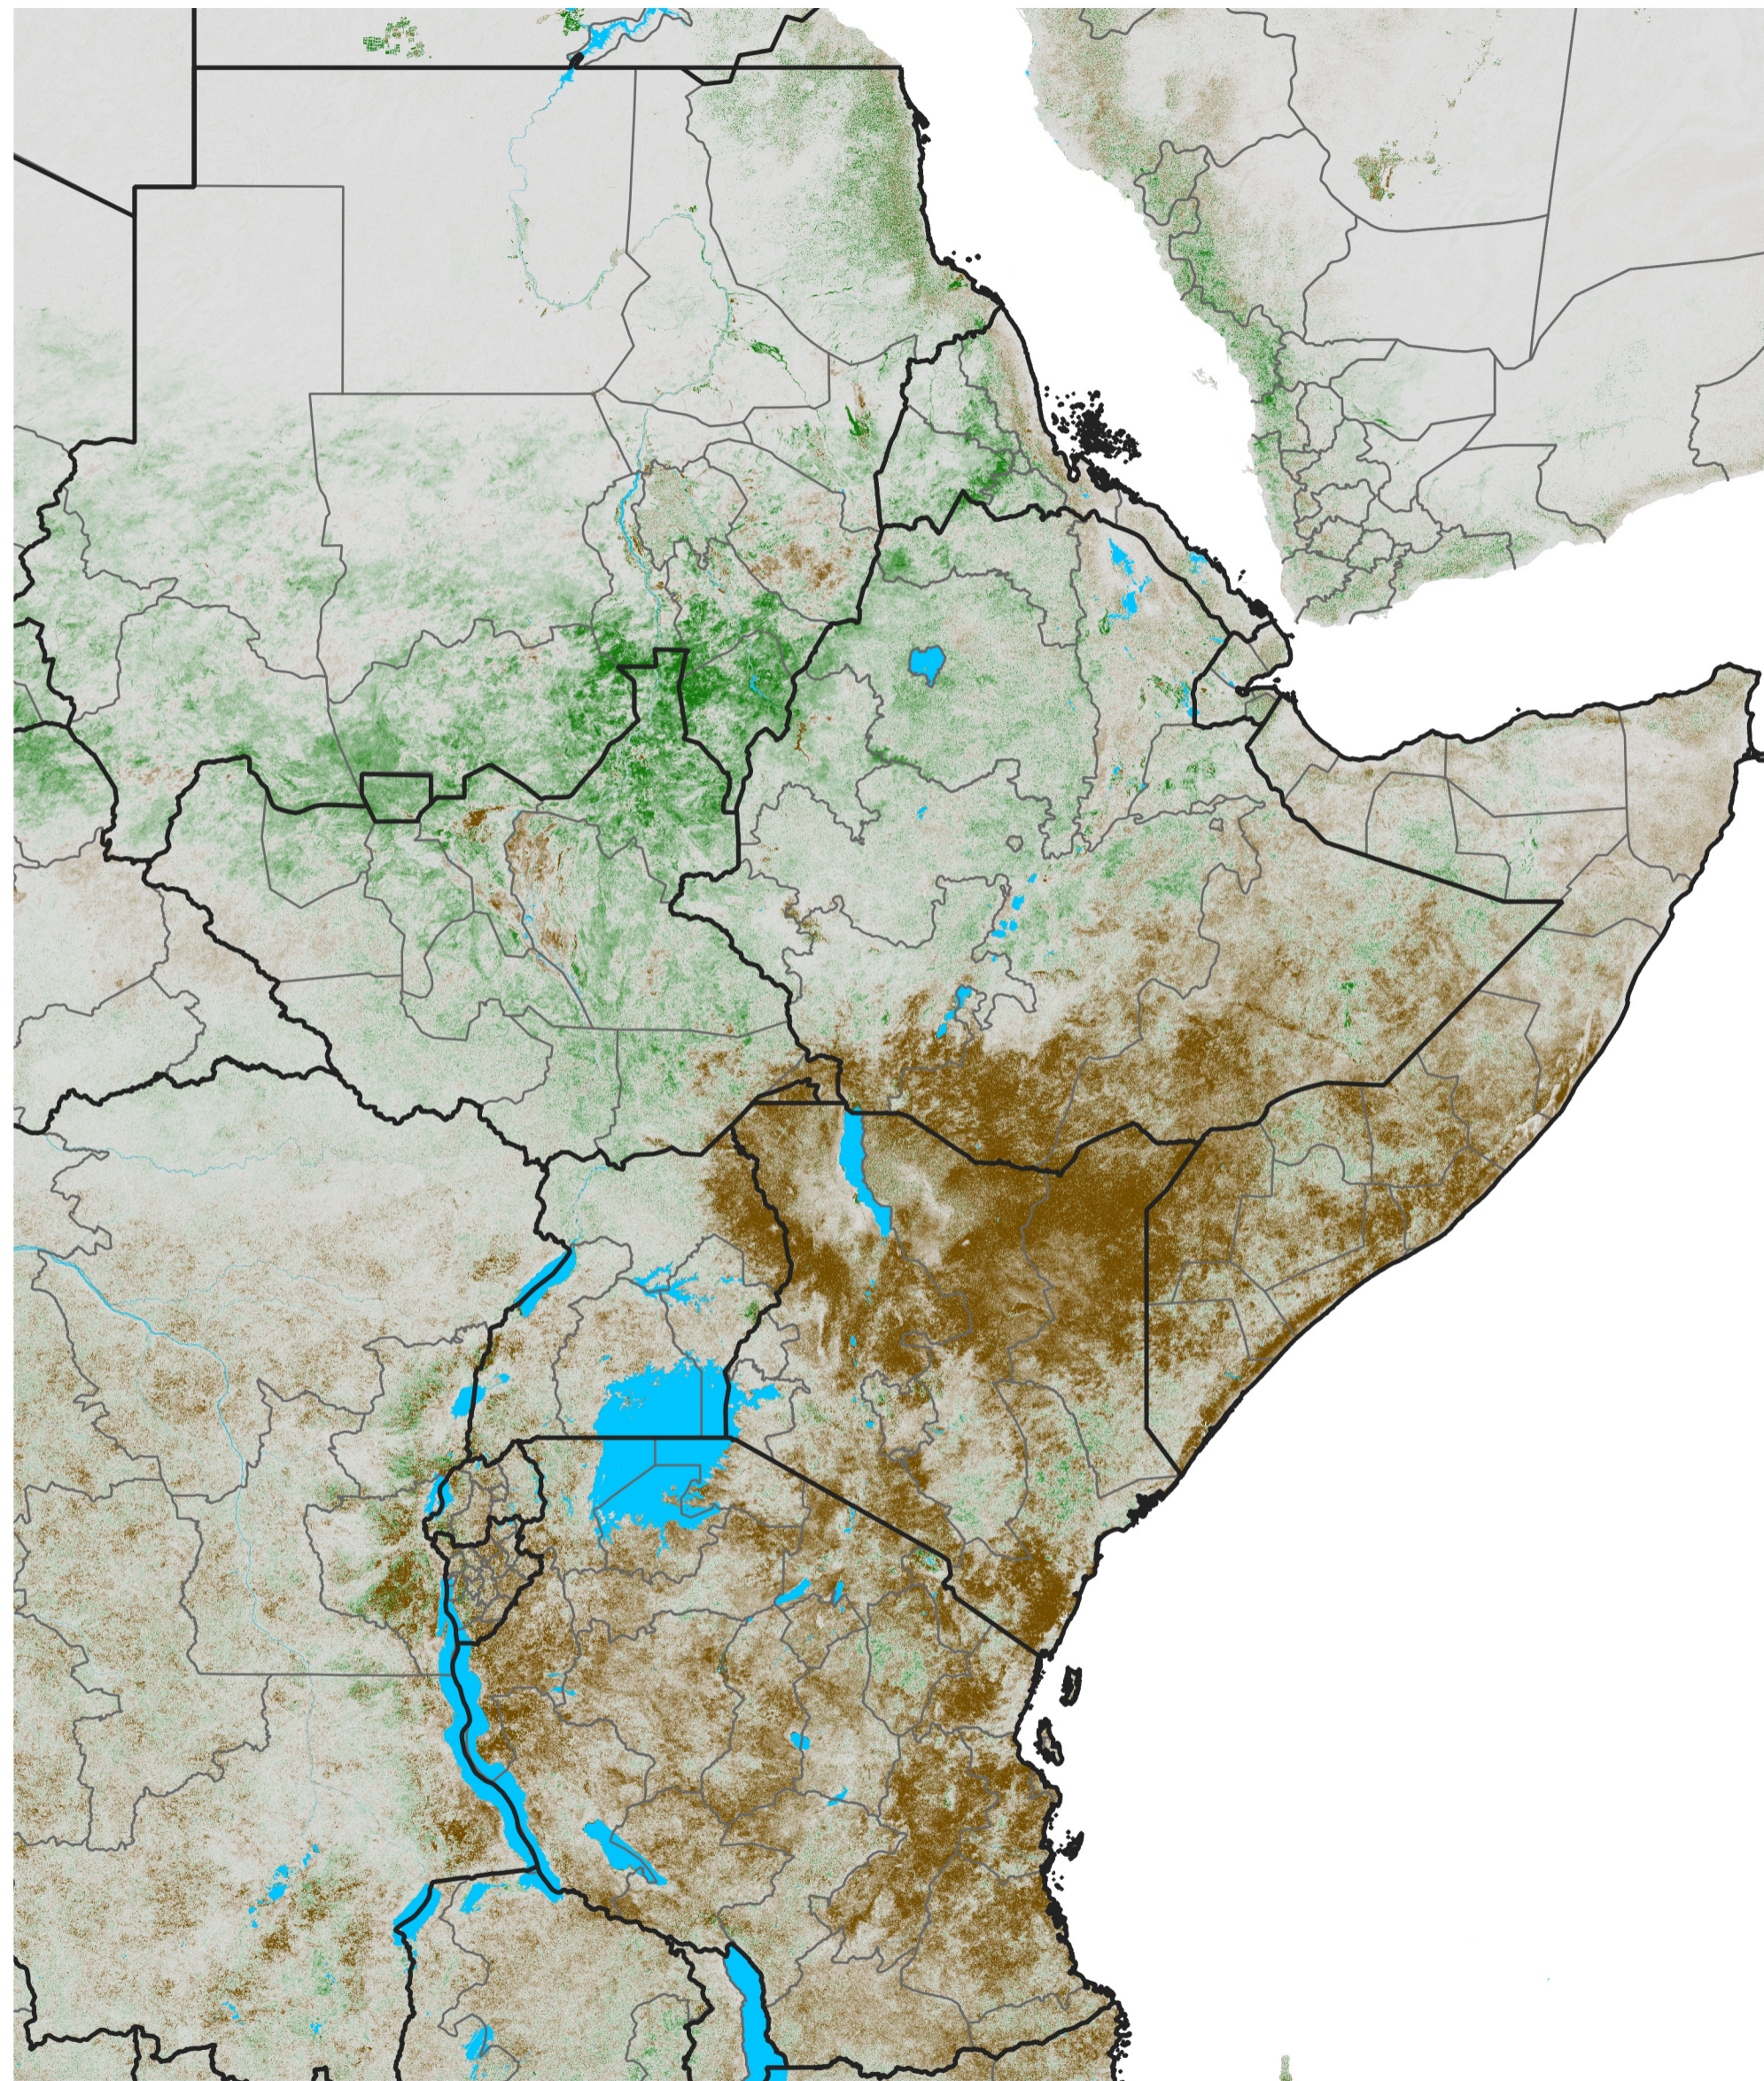

East Africa NDVI Anomaly

2022 minus Mean (2012 - 2021)

Period 66 / Nov 21 - 30, 2022

NDVI Anomaly

< -0.3 -0.2 -0.1 -0.05 0.05 0.1 0.2 >0.3

Negative

No Difference

Positive