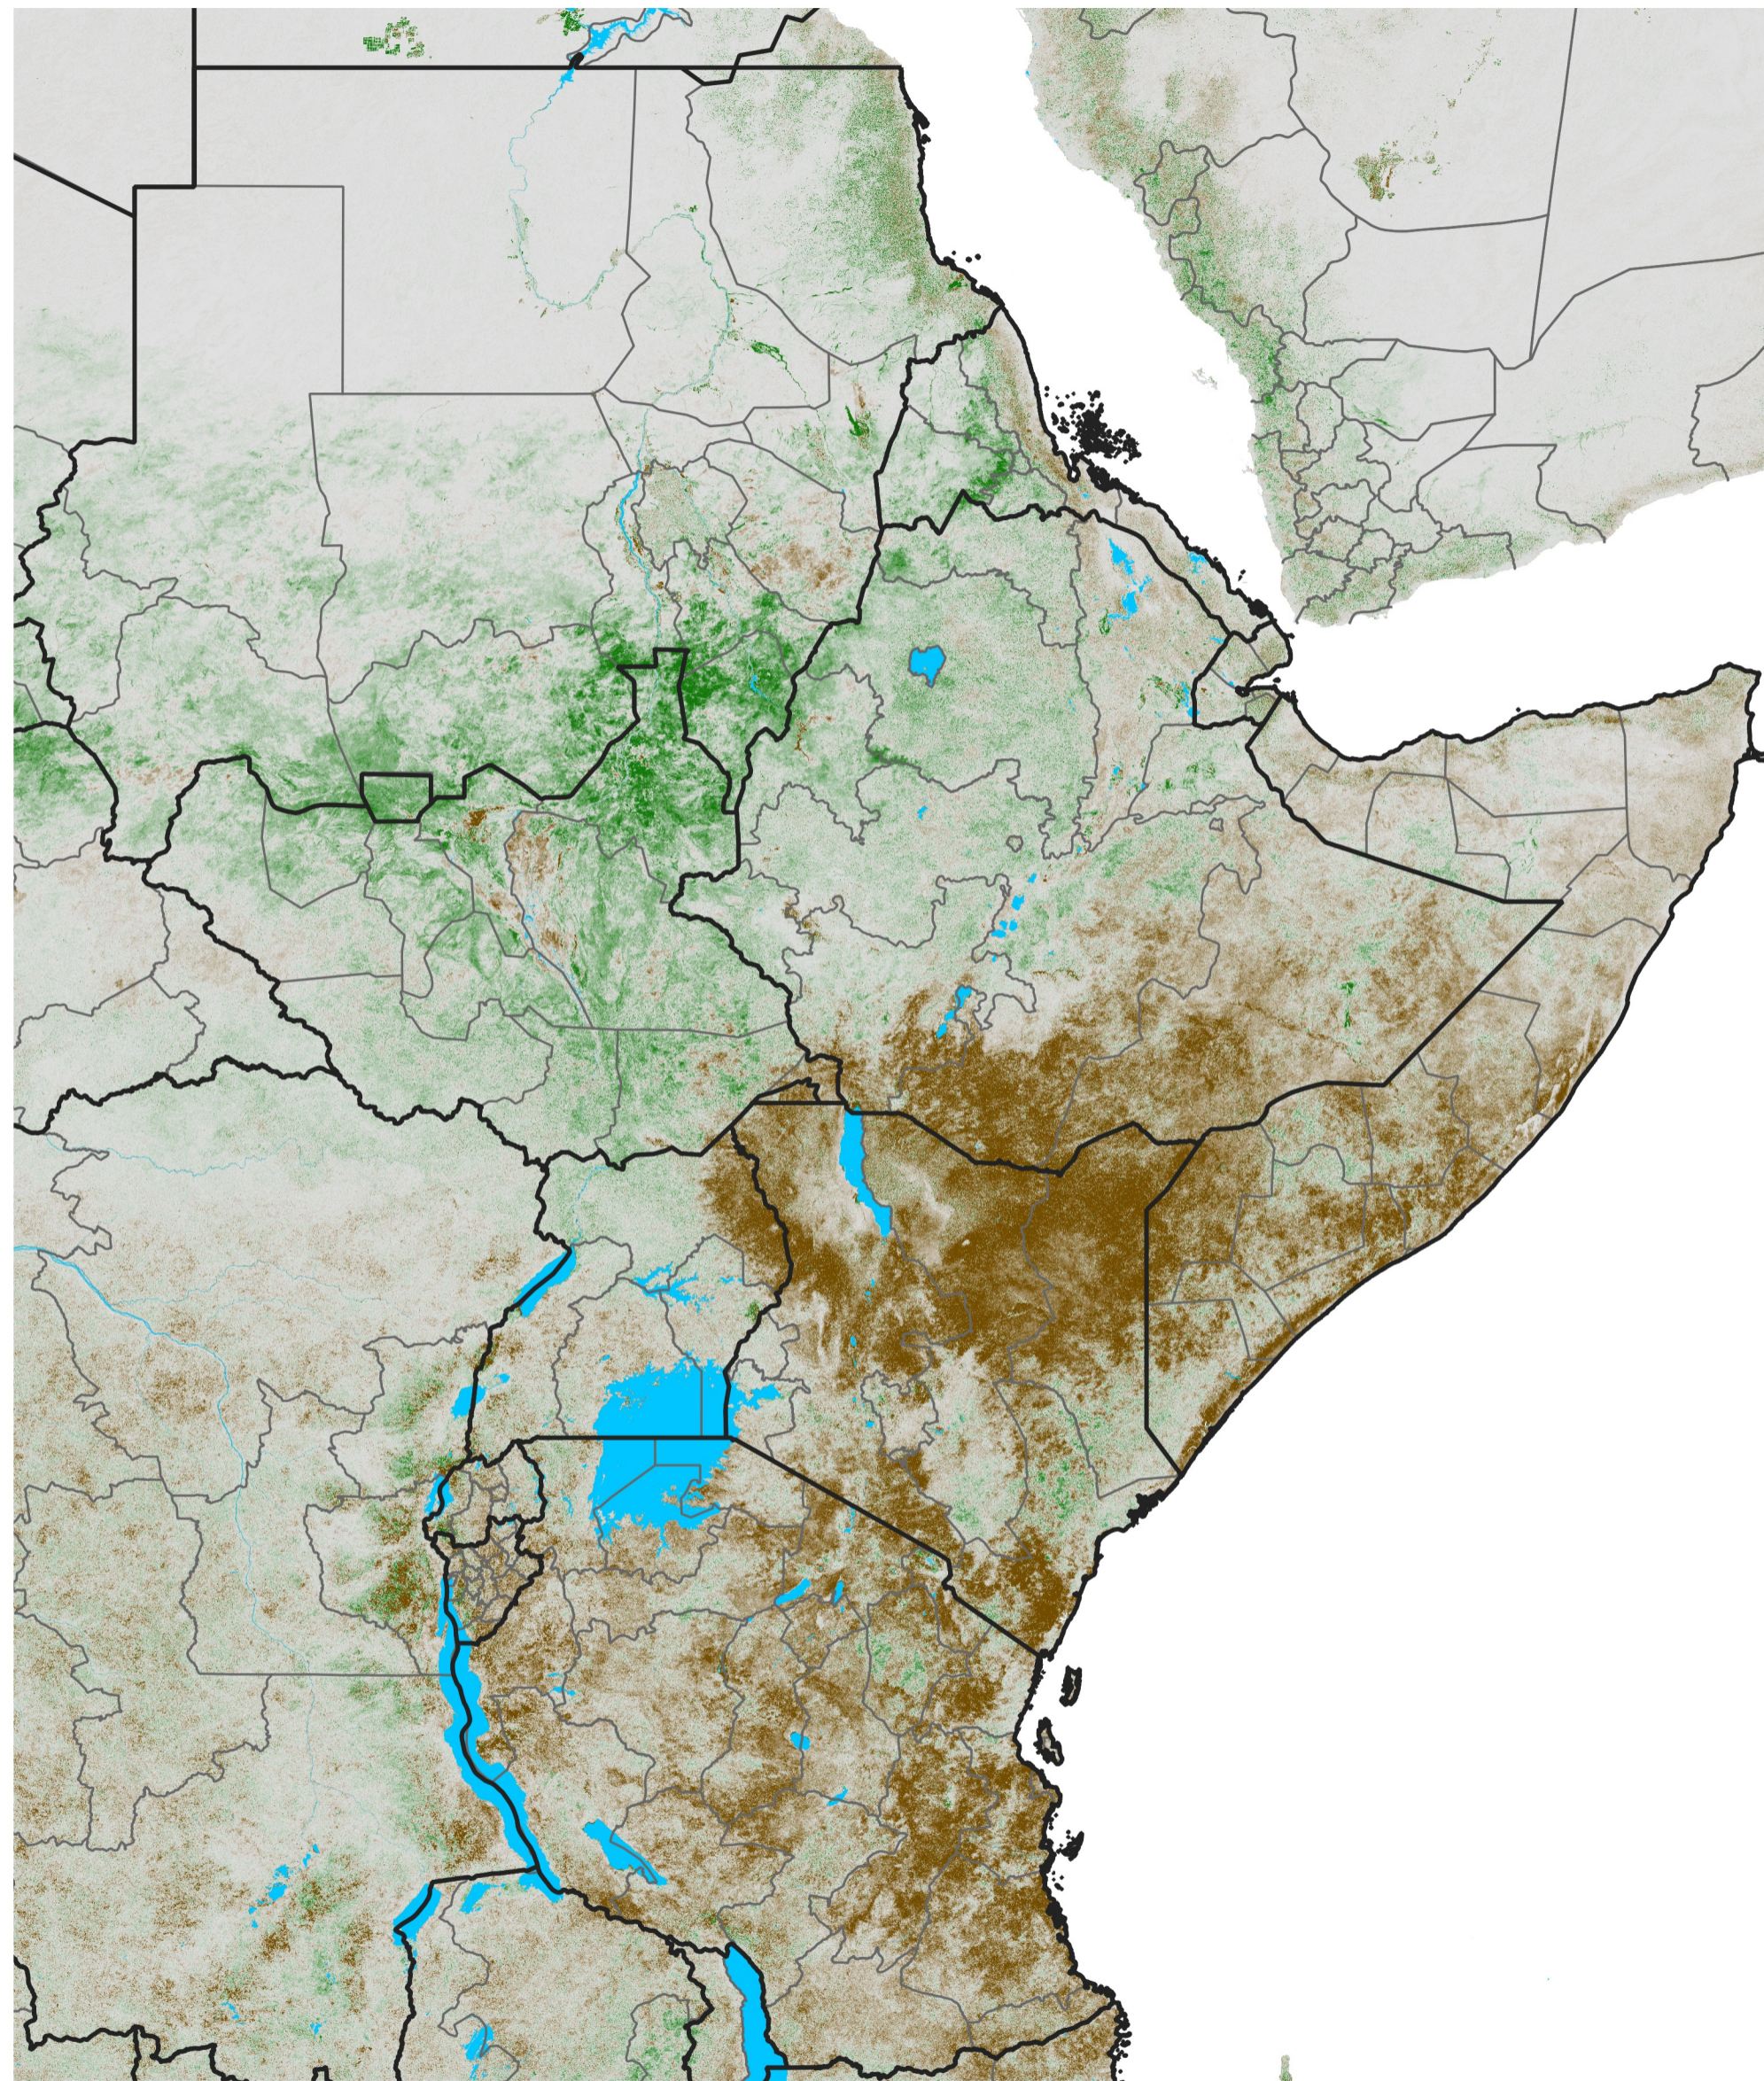

East Africa NDVI Anomaly

2022 minus Mean (2012 - 2021)

Period 68 / Dec 01 - 10, 2022

NDVI Anomaly

< -0.3 -0.2 -0.1 -0.05 0.05 0.1 0.2 >0.3

Negative

No Difference

Positive