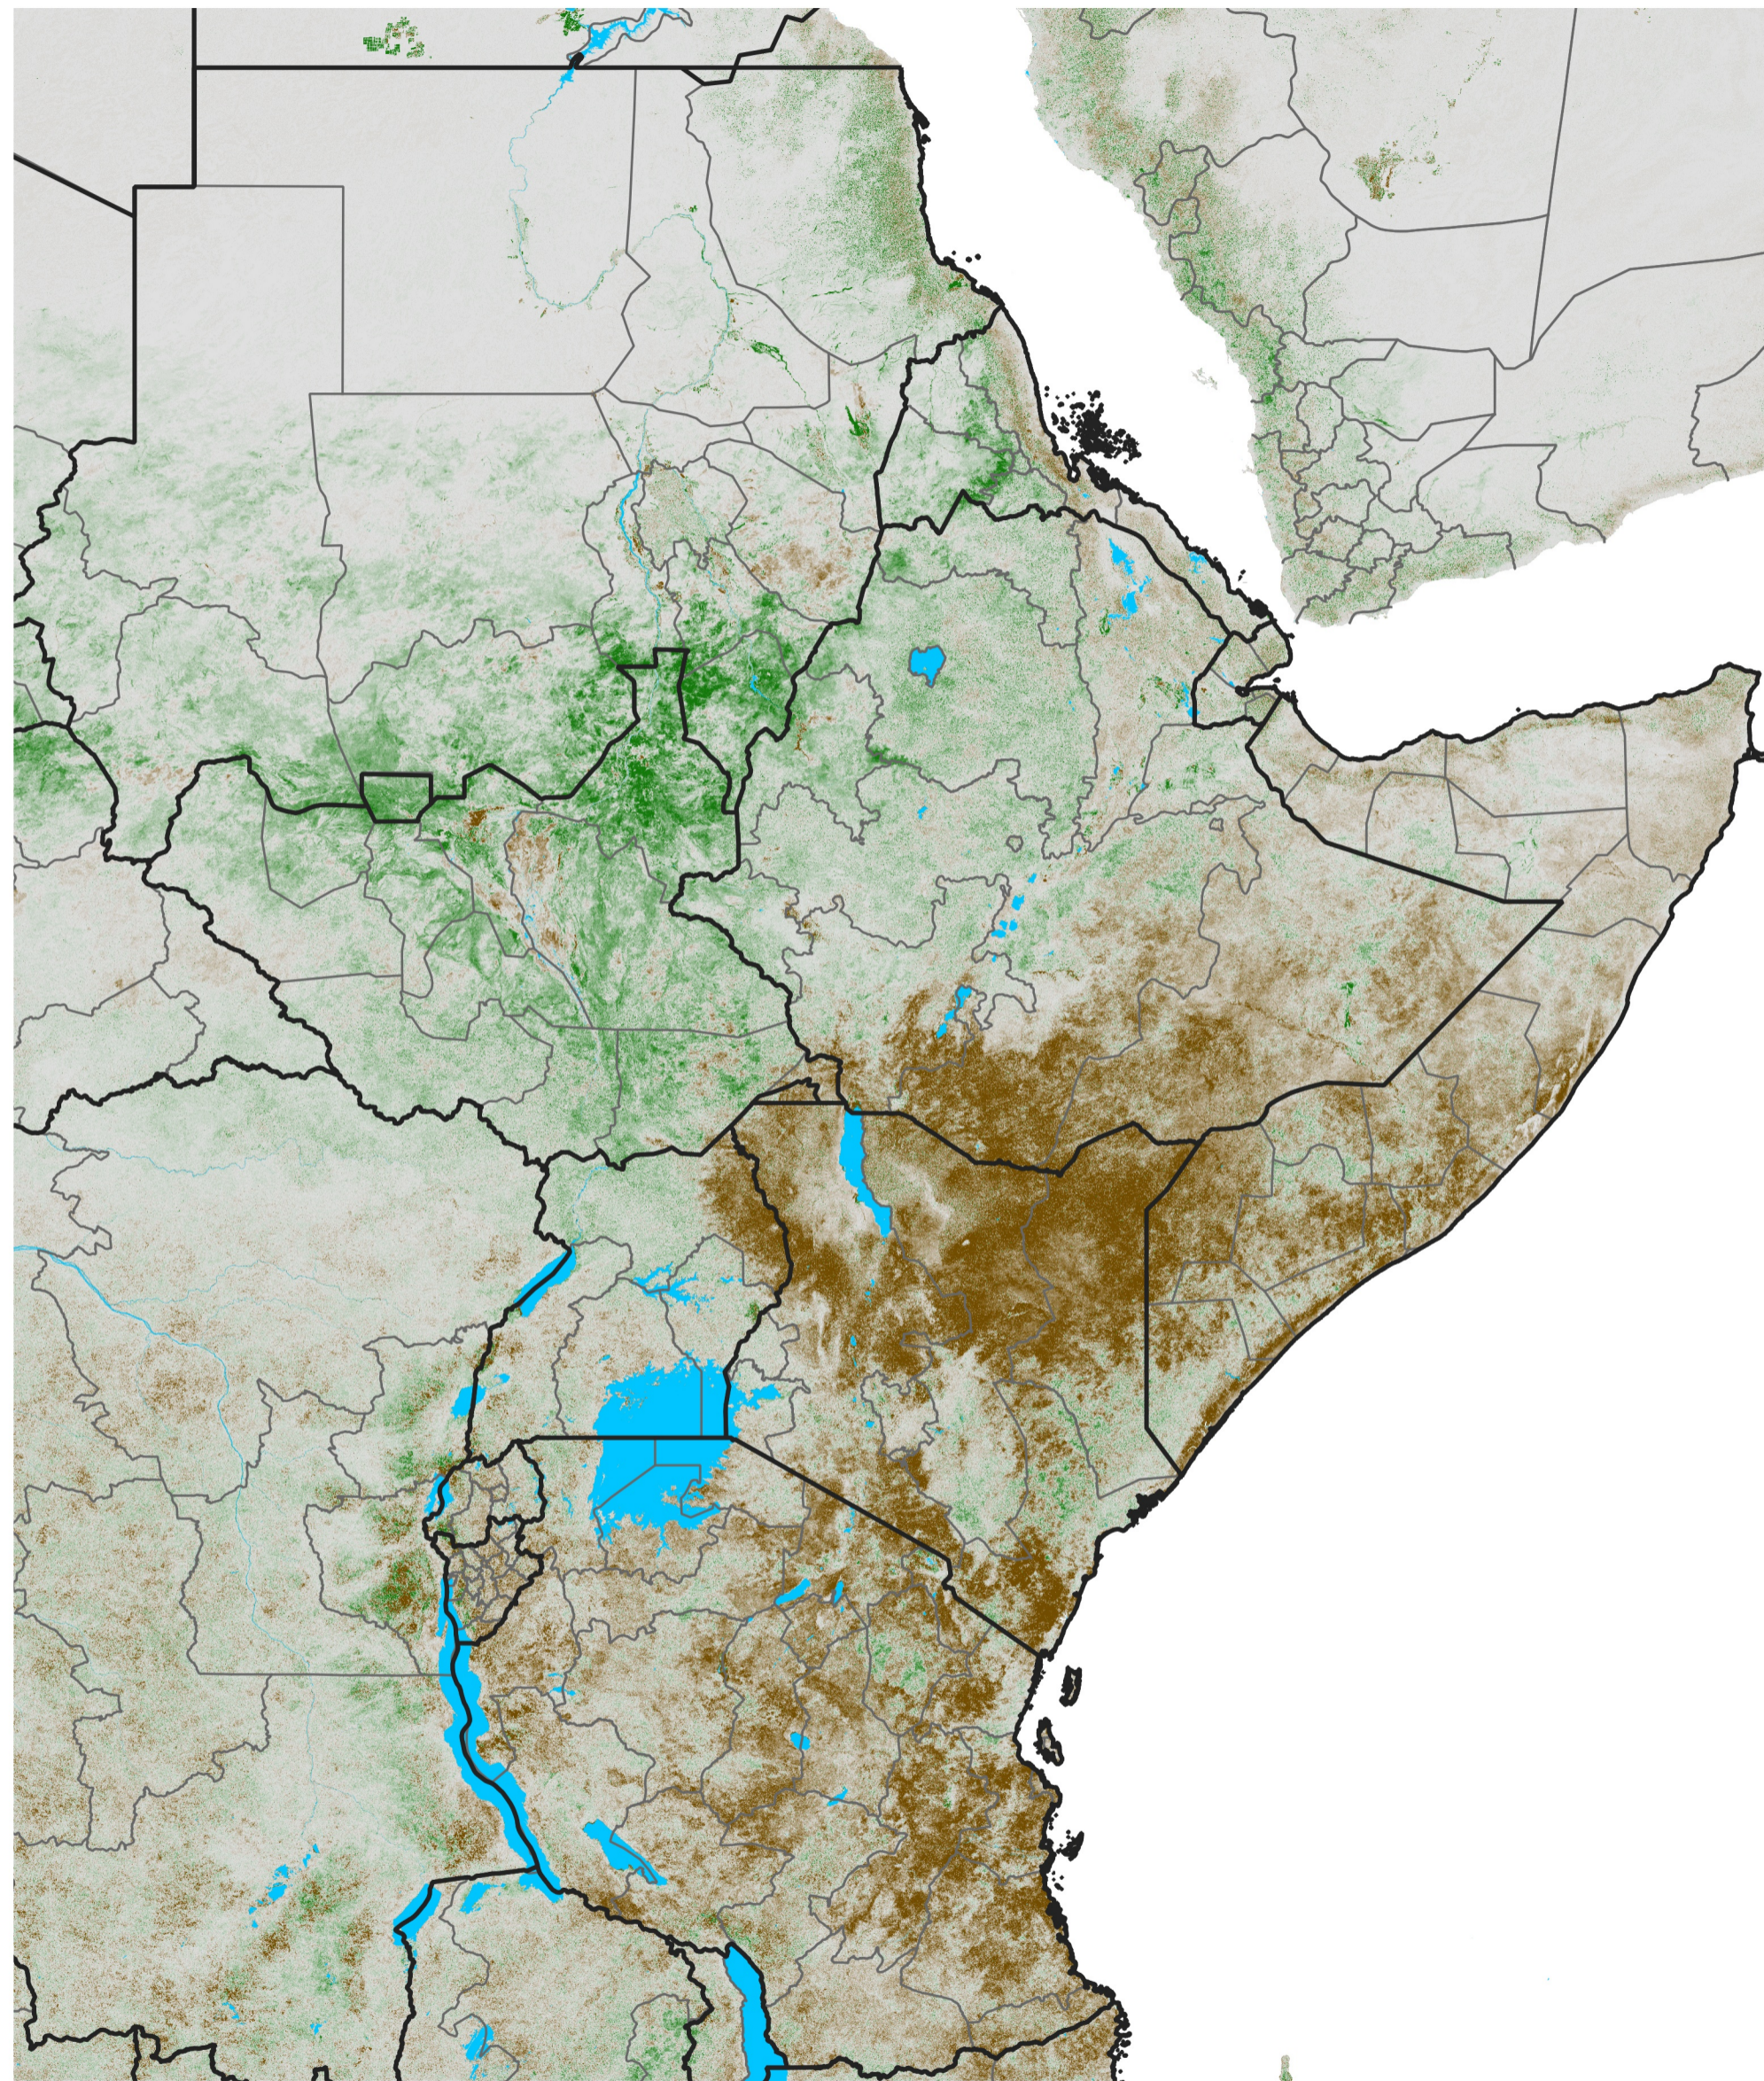

East Africa NDVI Anomaly

2022 minus Mean (2012 - 2021)

Period 69 / Dec 06 - 15, 2022

NDVI Anomaly

< -0.3 -0.2 -0.1 -0.05 0.05 0.1 0.2 >0.3

Negative

No Difference

Positive