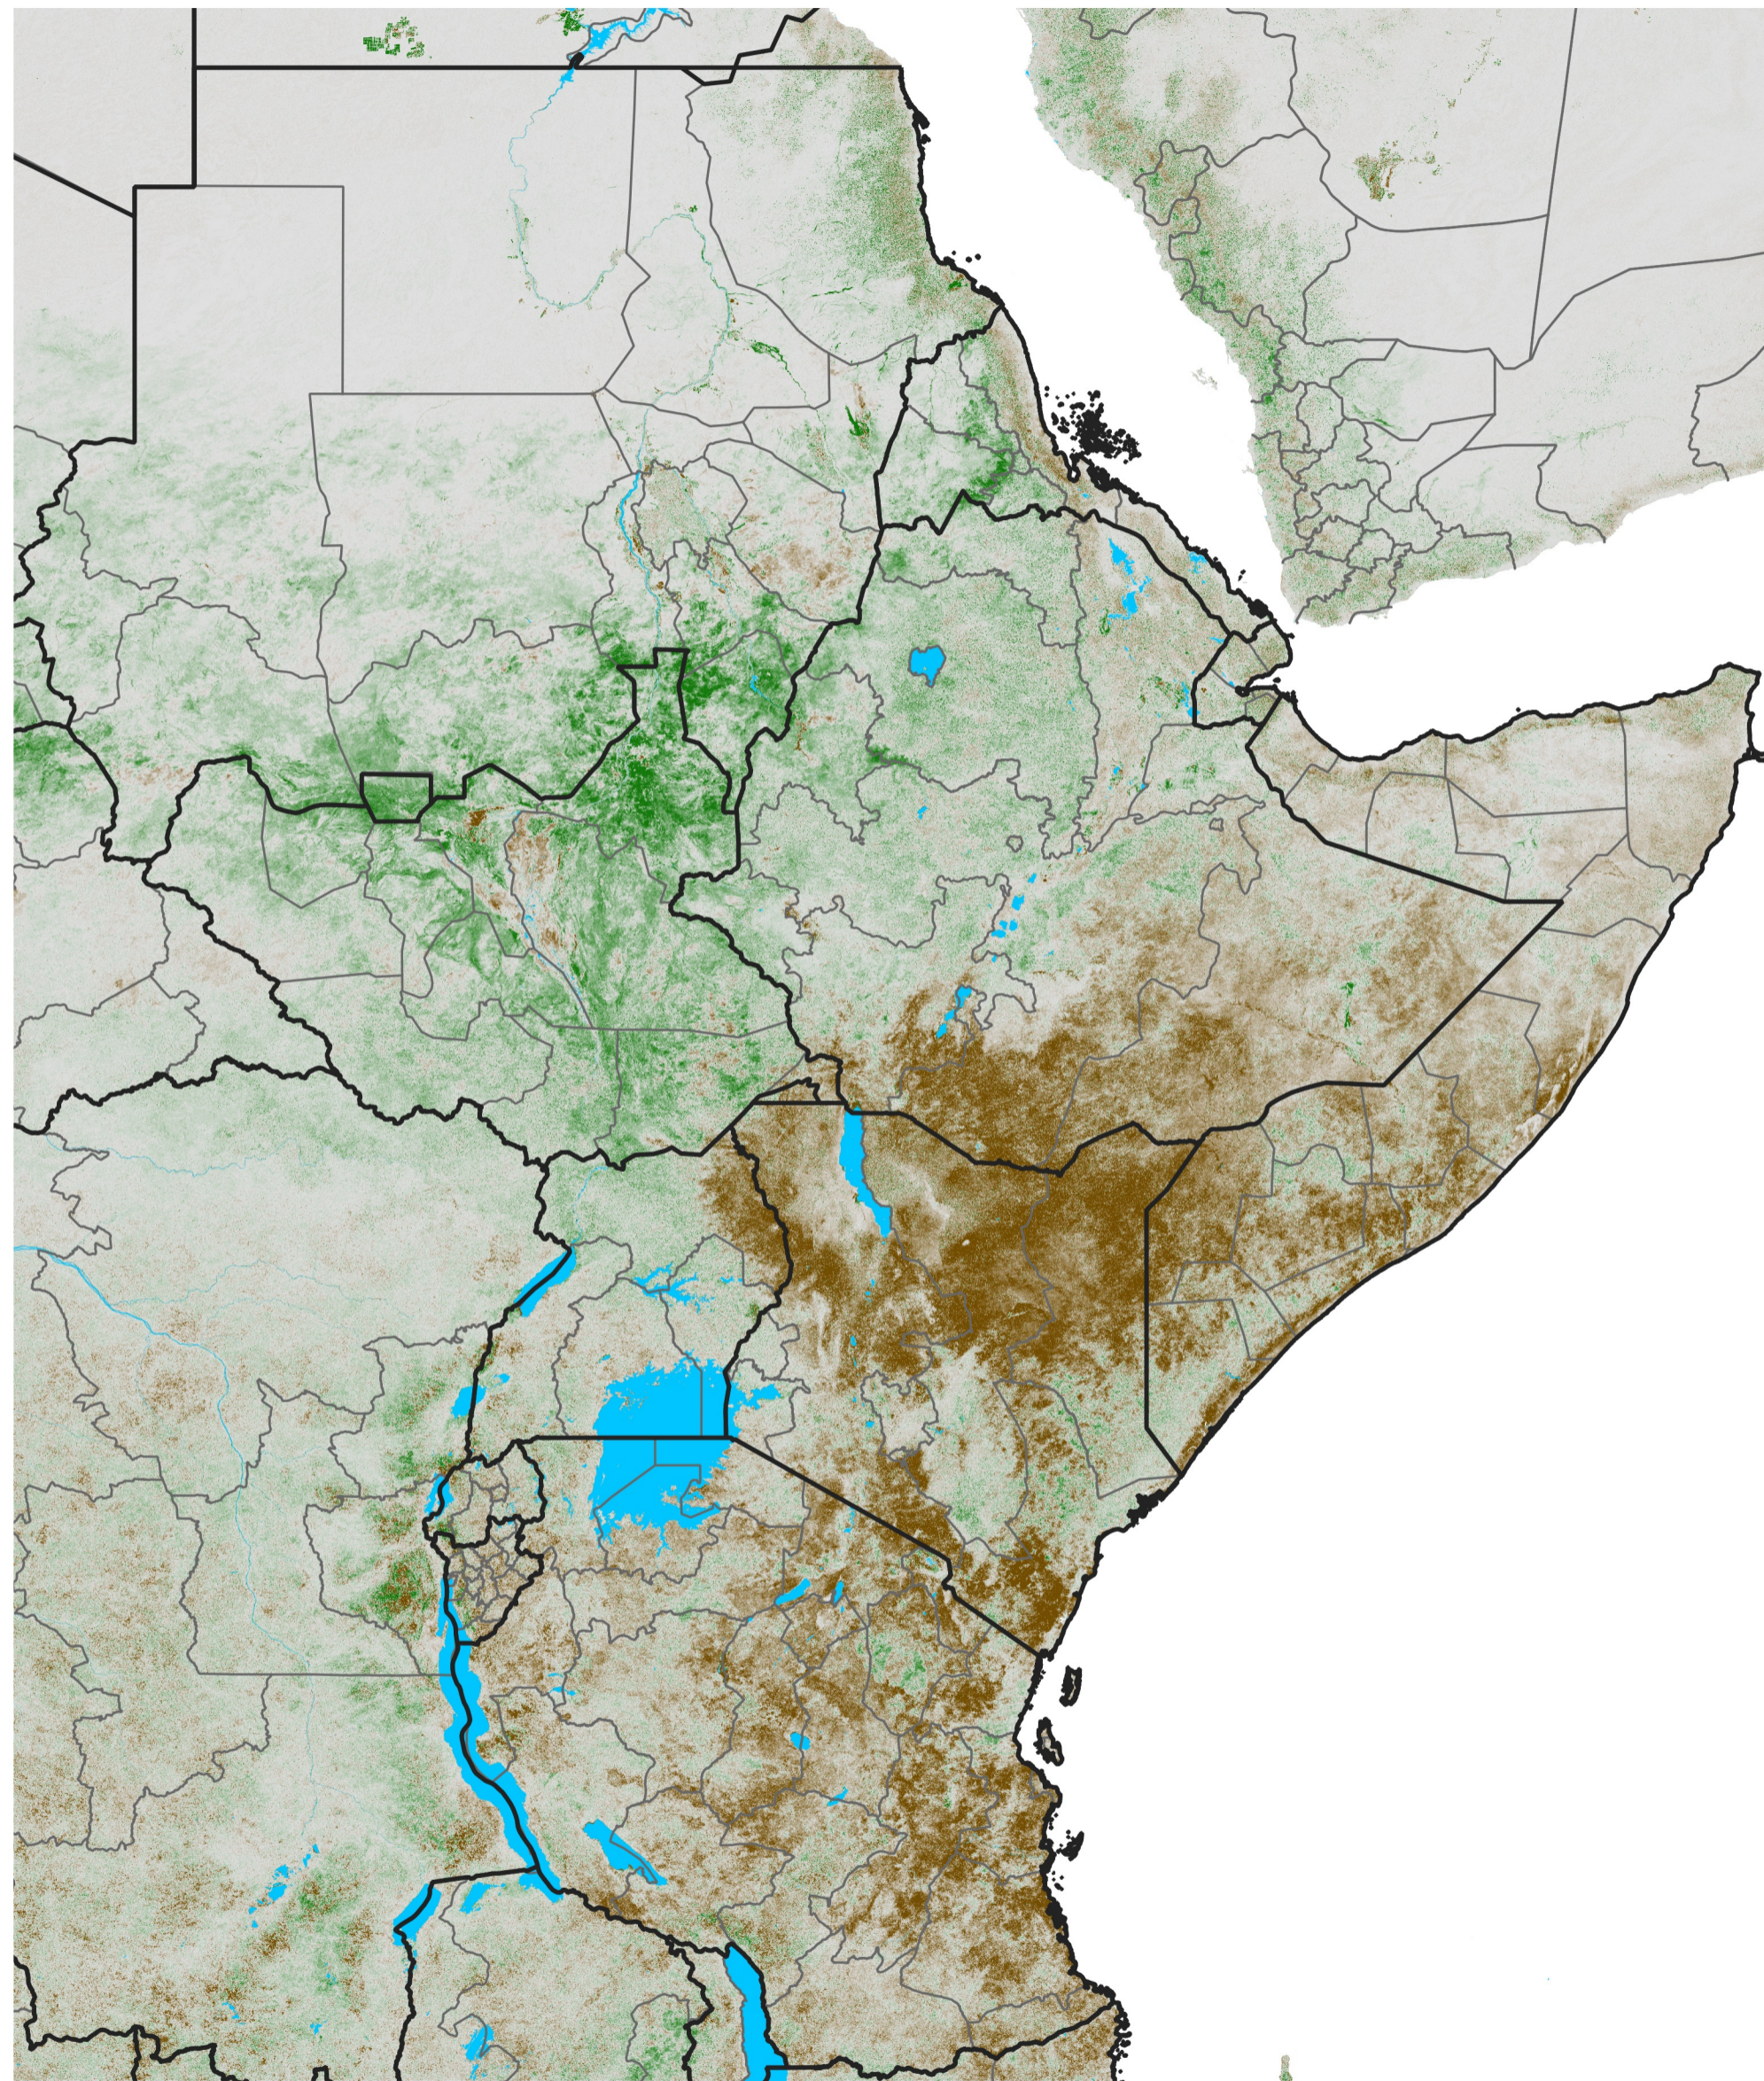

East Africa NDVI Anomaly

2022 minus Mean (2012 - 2021)

Period 70 / Dec 11 - 20, 2022

NDVI Anomaly

< -0.3 -0.2 -0.1 -0.05 0.05 0.1 0.2 >0.3

Negative

No Difference

Positive