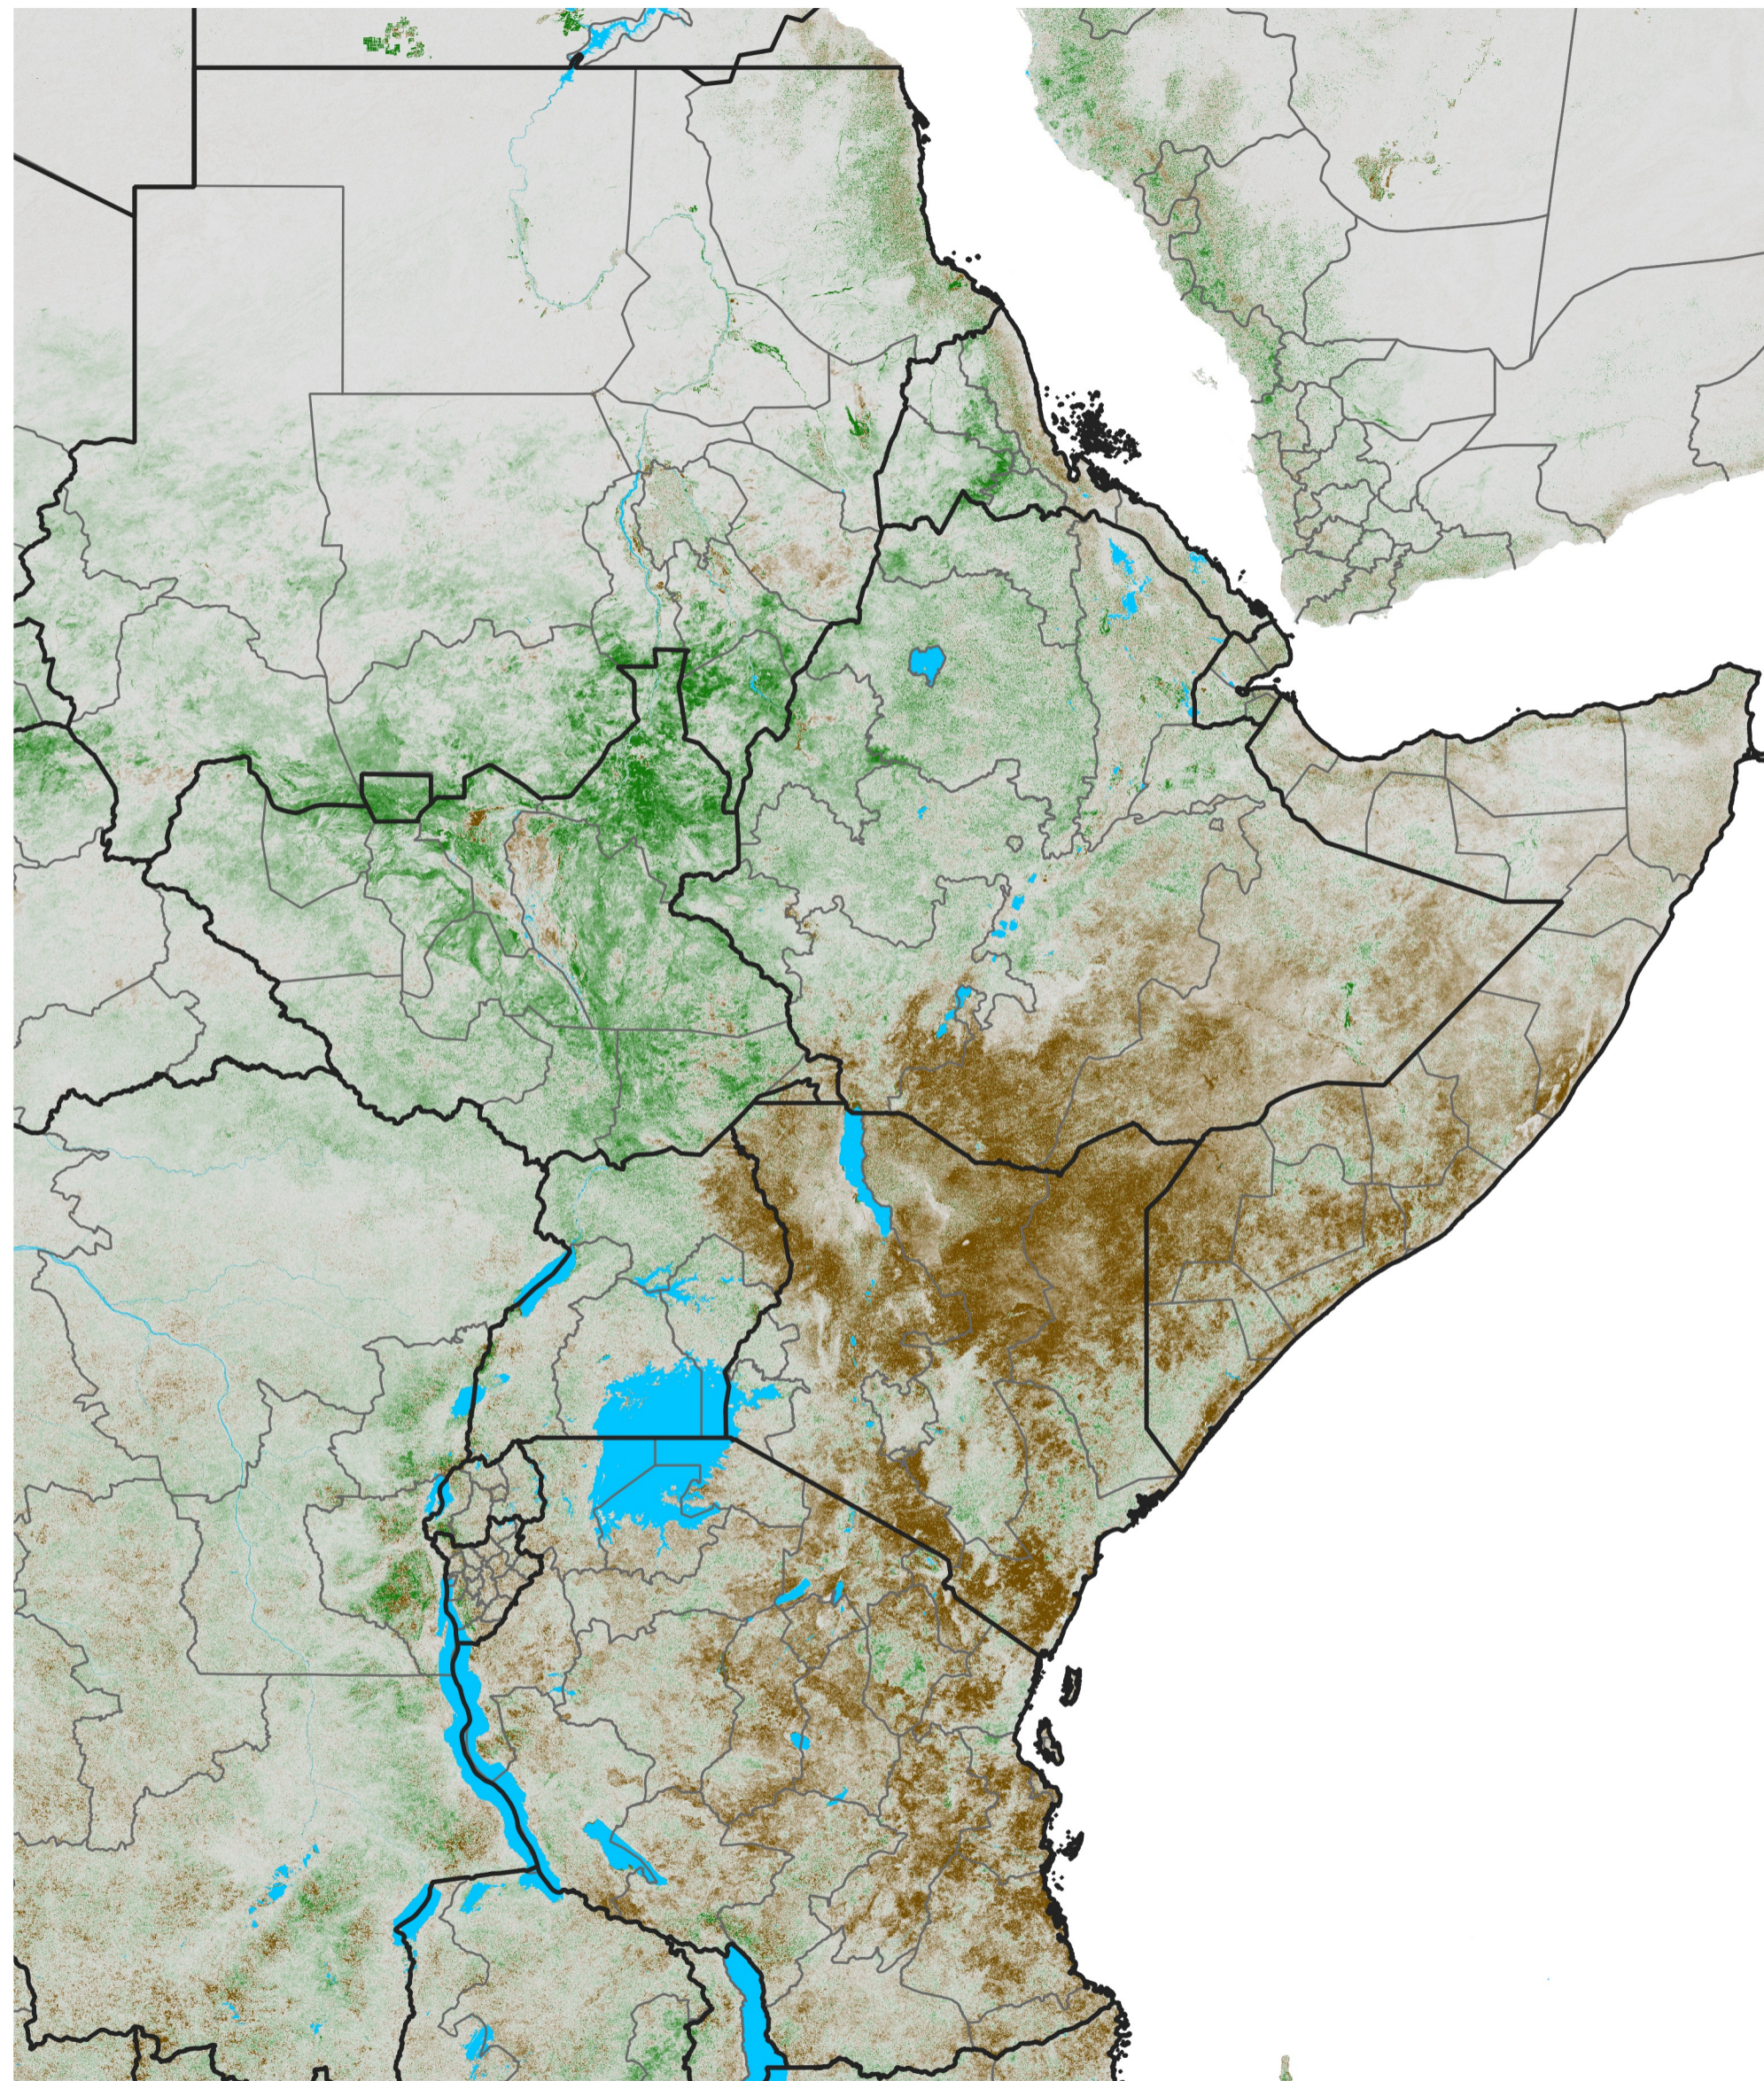

East Africa NDVI Anomaly

2022 minus Mean (2012 - 2021)

Period 71 / Dec 16 - 25, 2022

NDVI Anomaly

< -0.3 -0.2 -0.1 -0.05 0.05 0.1 0.2 >0.3

Negative

No Difference

Positive