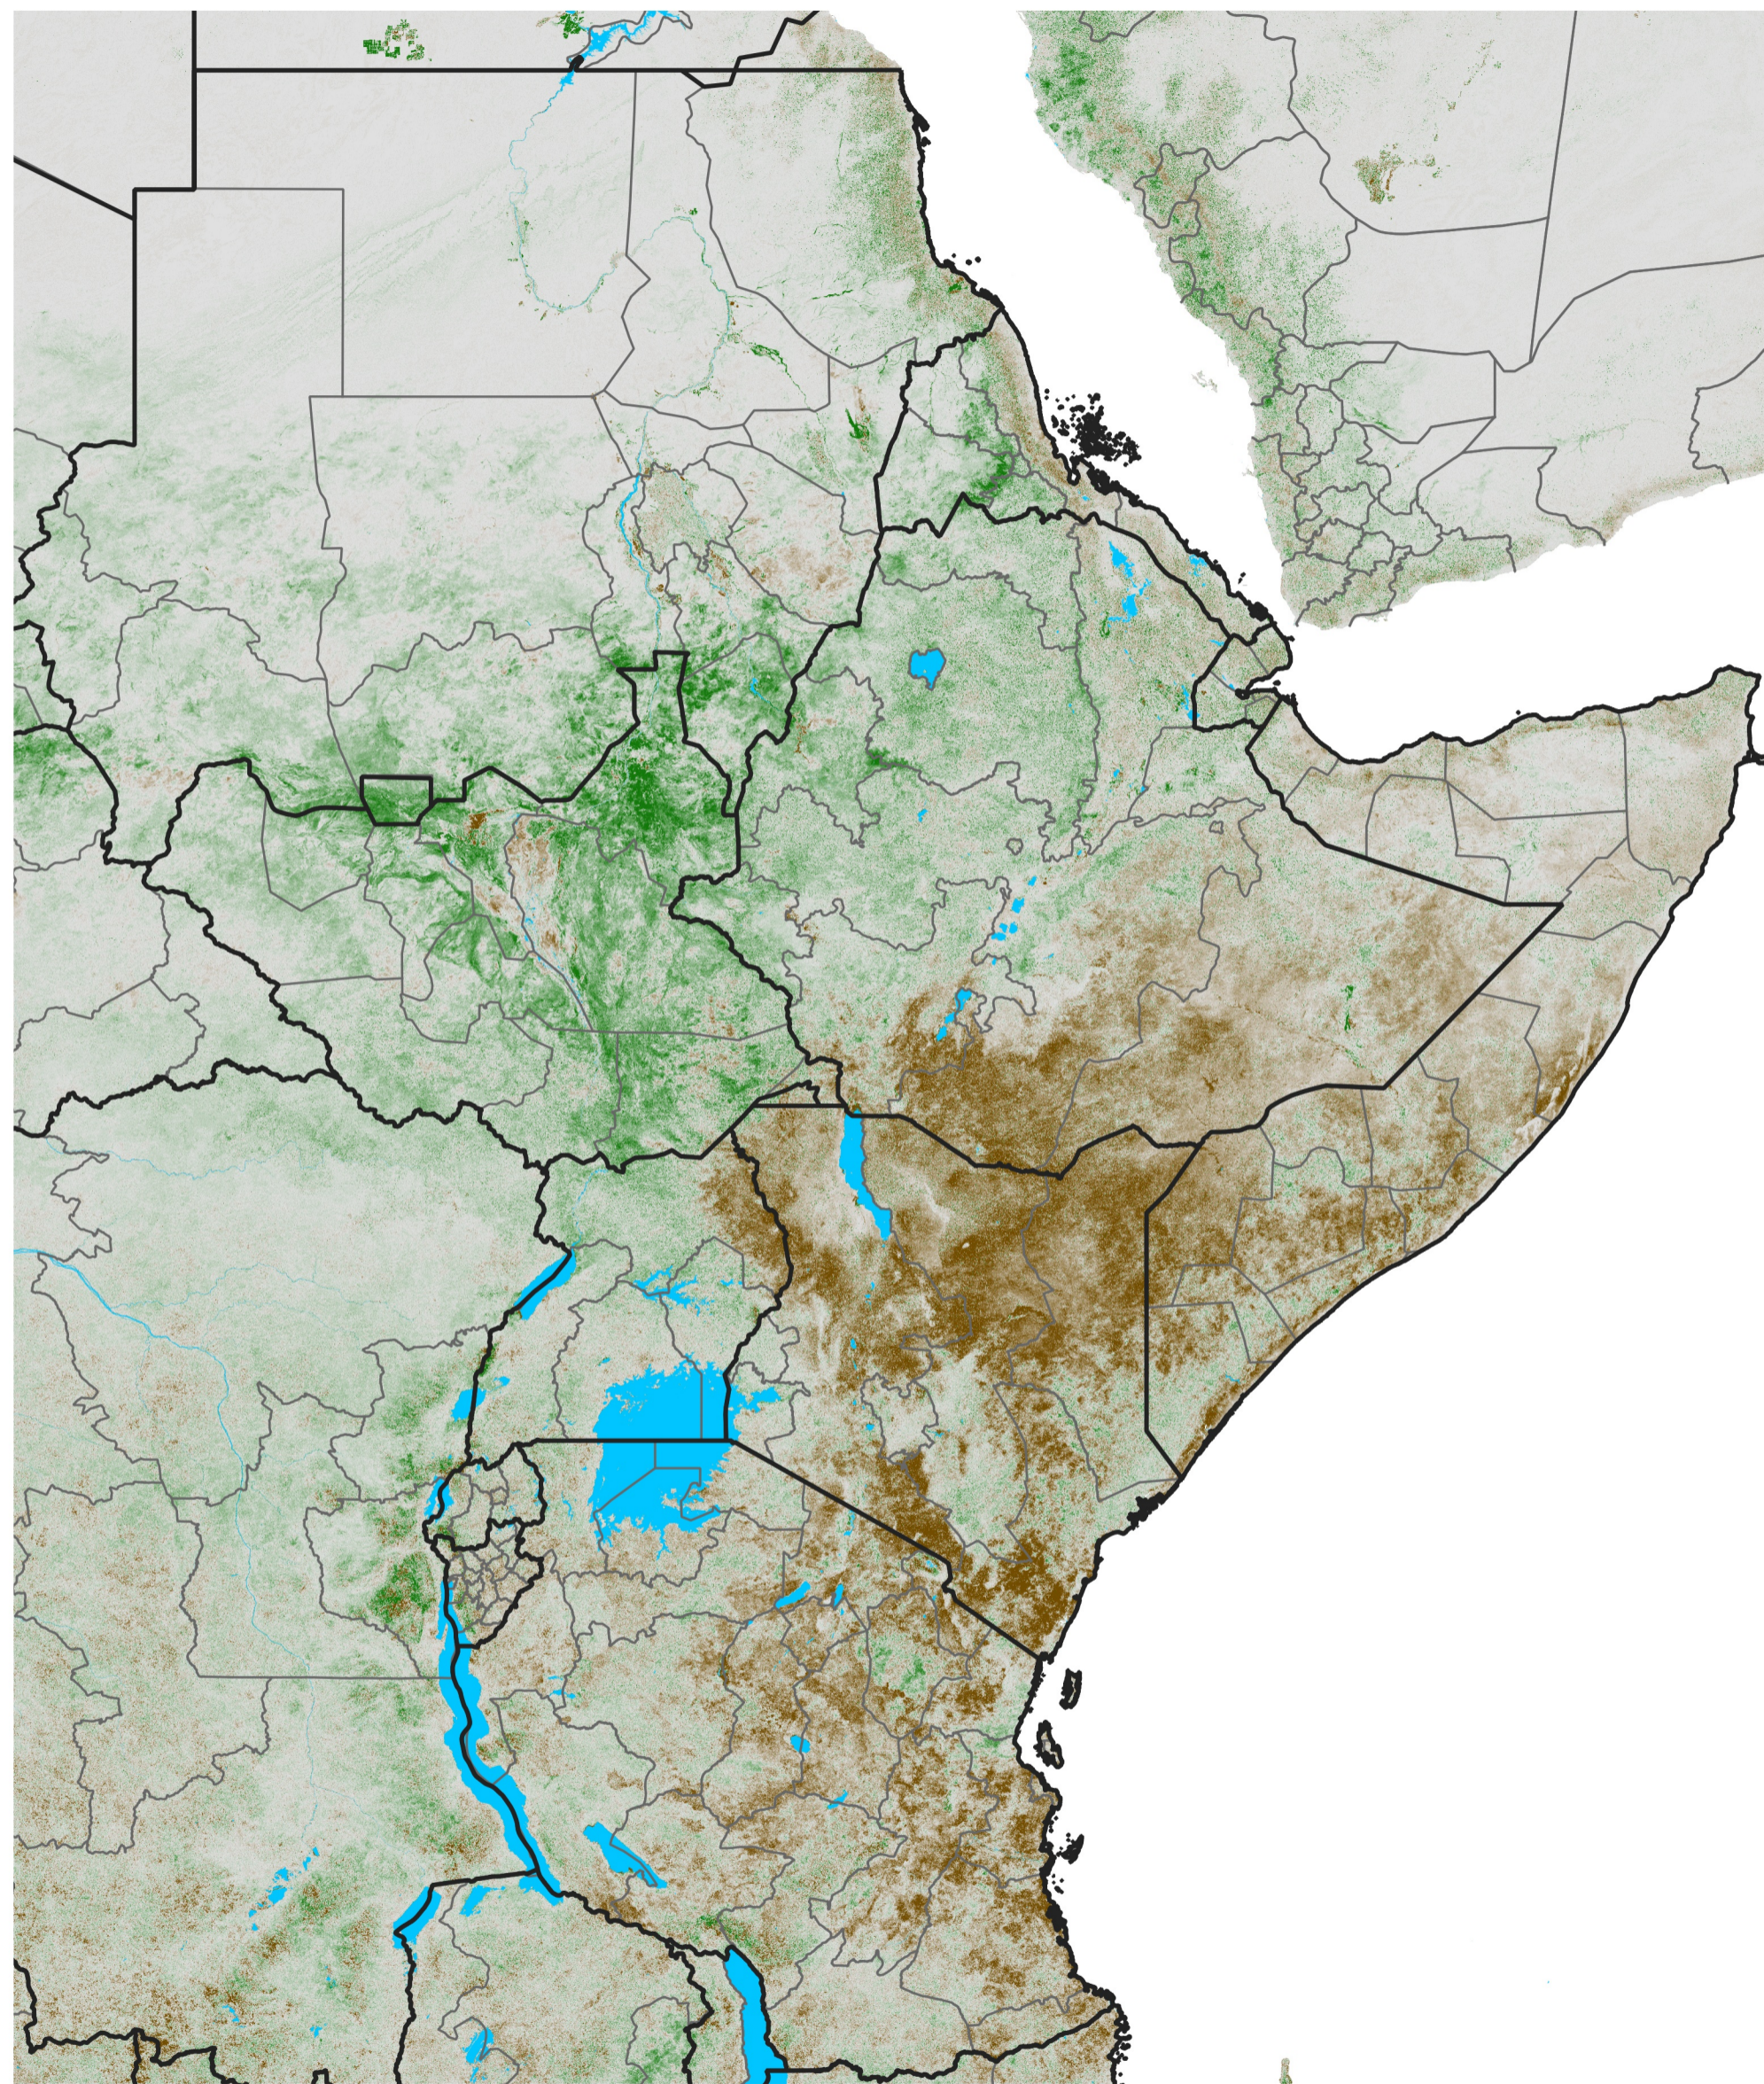

# East Africa NDVI Anomaly

2022 minus Mean (2012 - 2021)

Period 72 / Dec 21 - 31, 2022

## NDVI Anomaly

< -0.3   -0.2   -0.1   -0.05   0.05   0.1   0.2   >0.3

Negative

No Difference

Positive