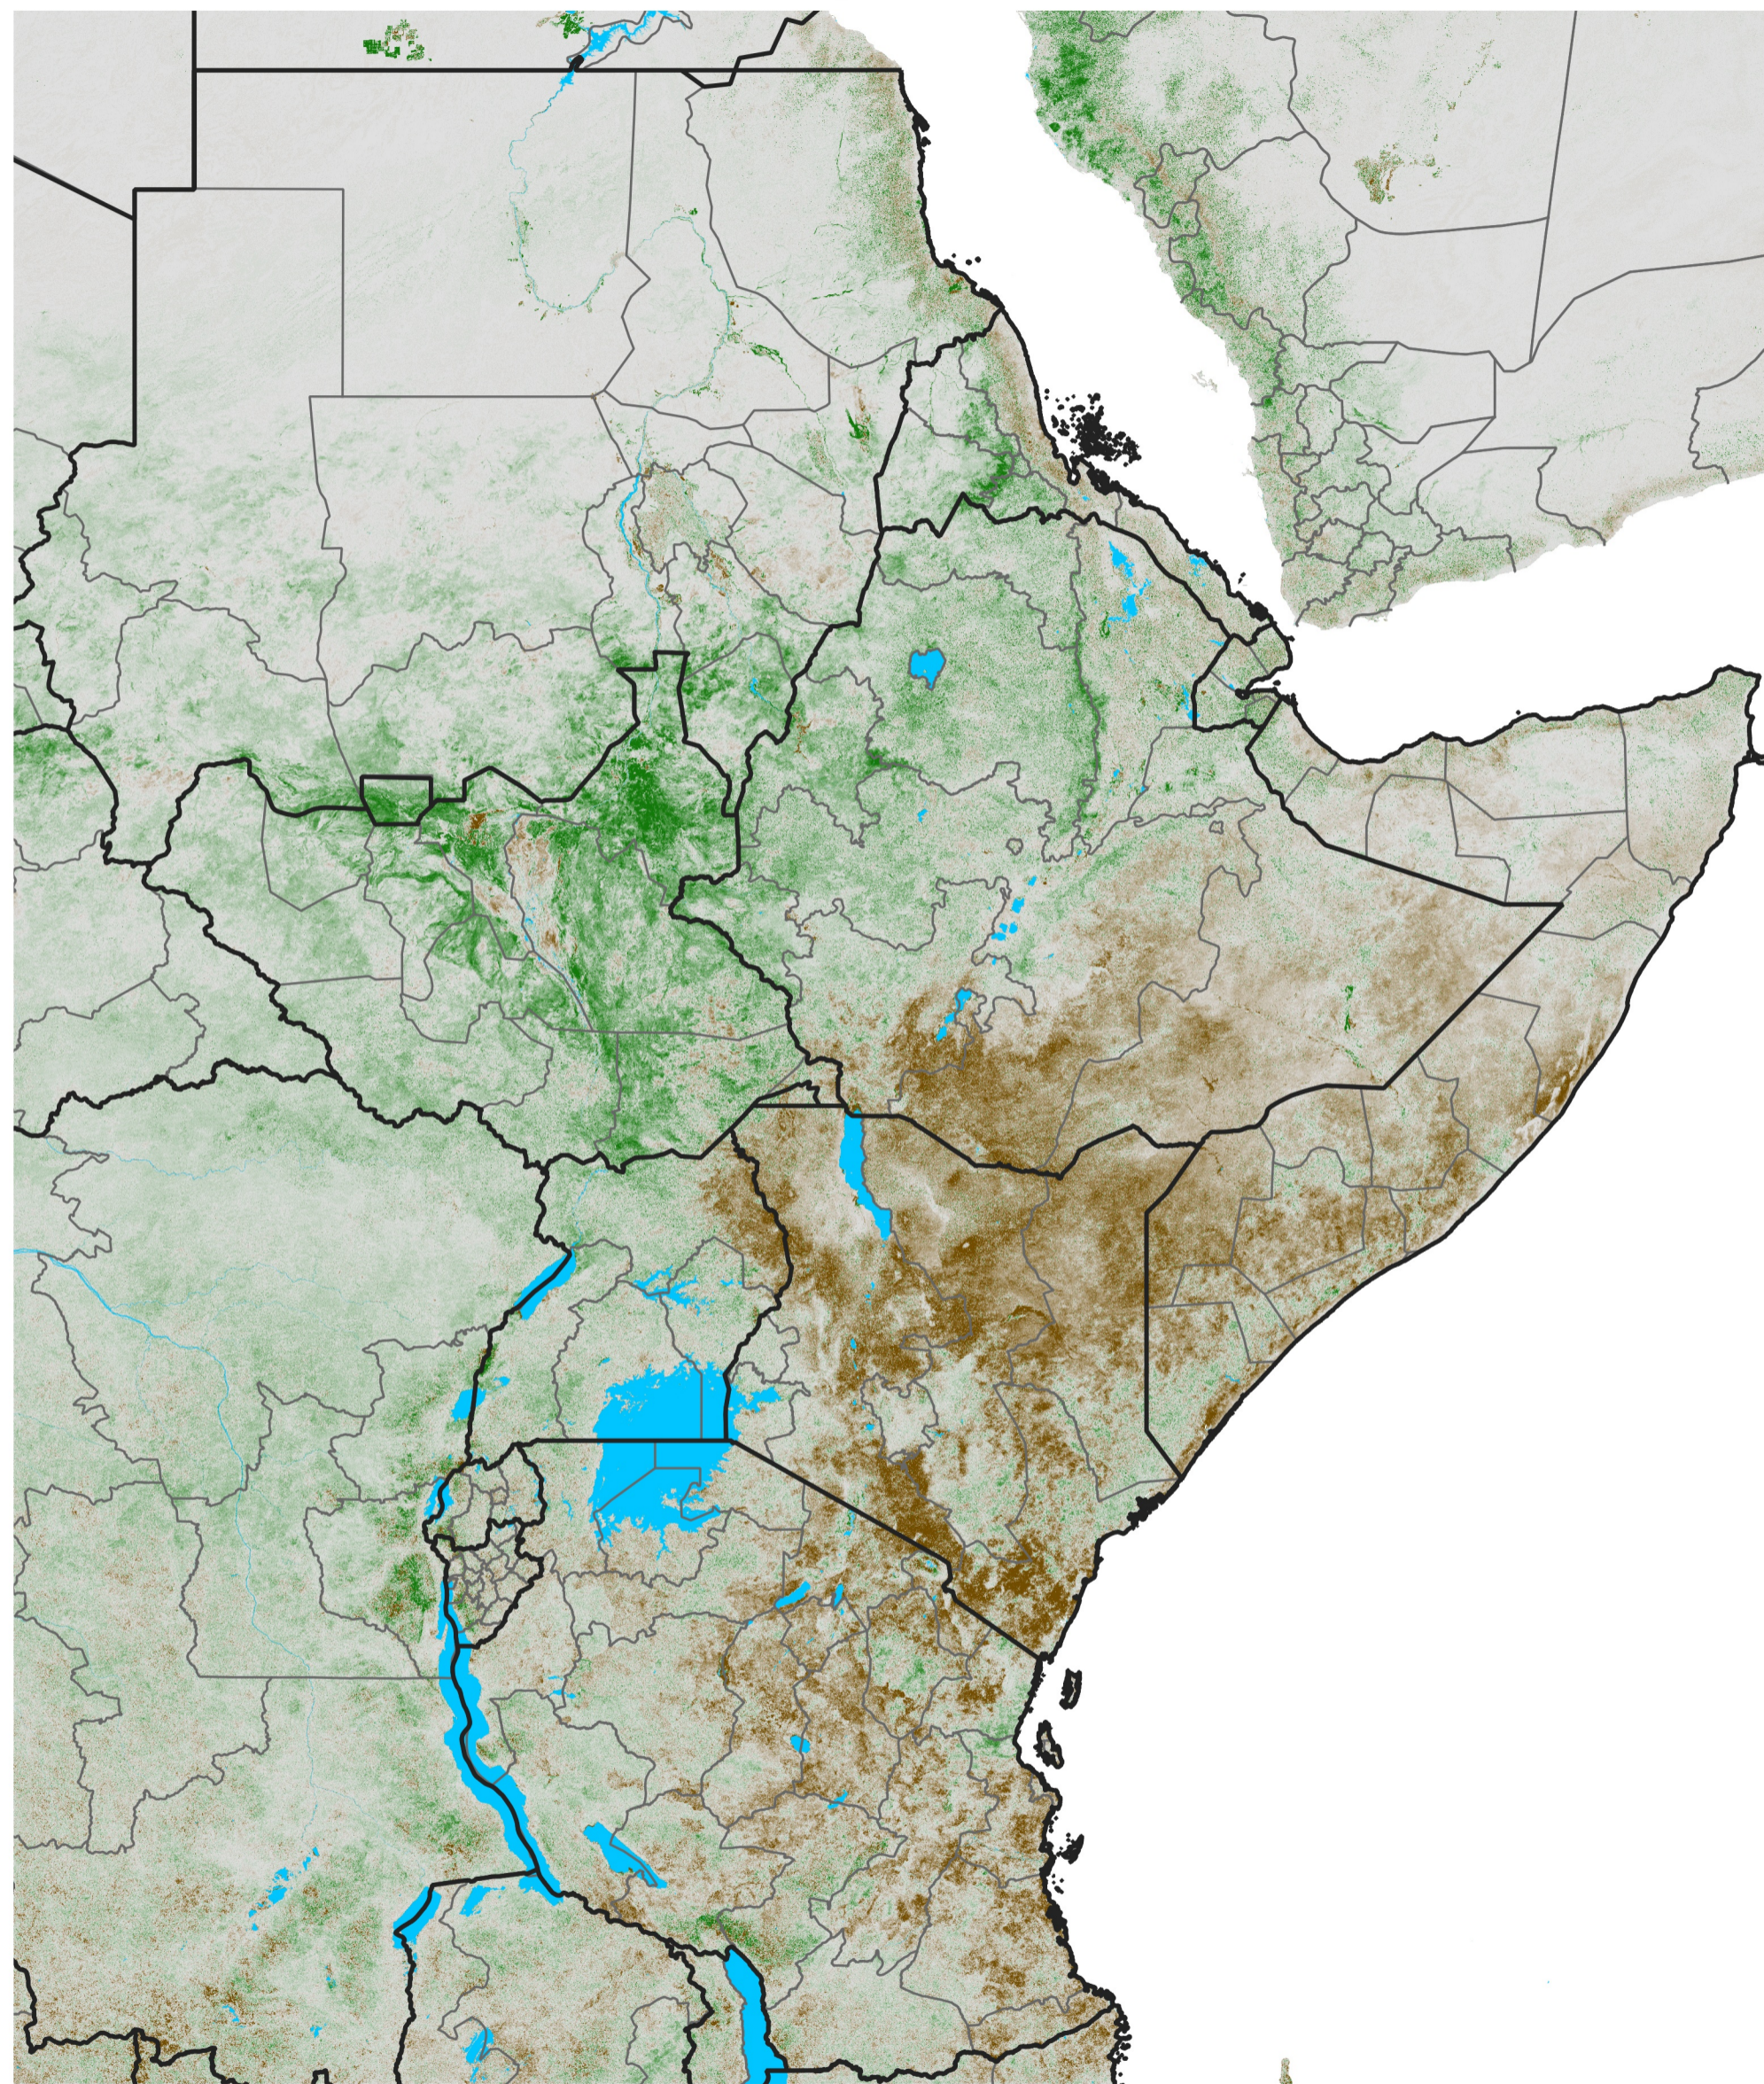

East Africa NDVI Anomaly

2023 minus Mean (2012 - 2021)

Period 02 / Jan 01 - 10, 2023

NDVI Anomaly

< -0.3 -0.2 -0.1 -0.05 0.05 0.1 0.2 >0.3

Negative

No Difference

Positive