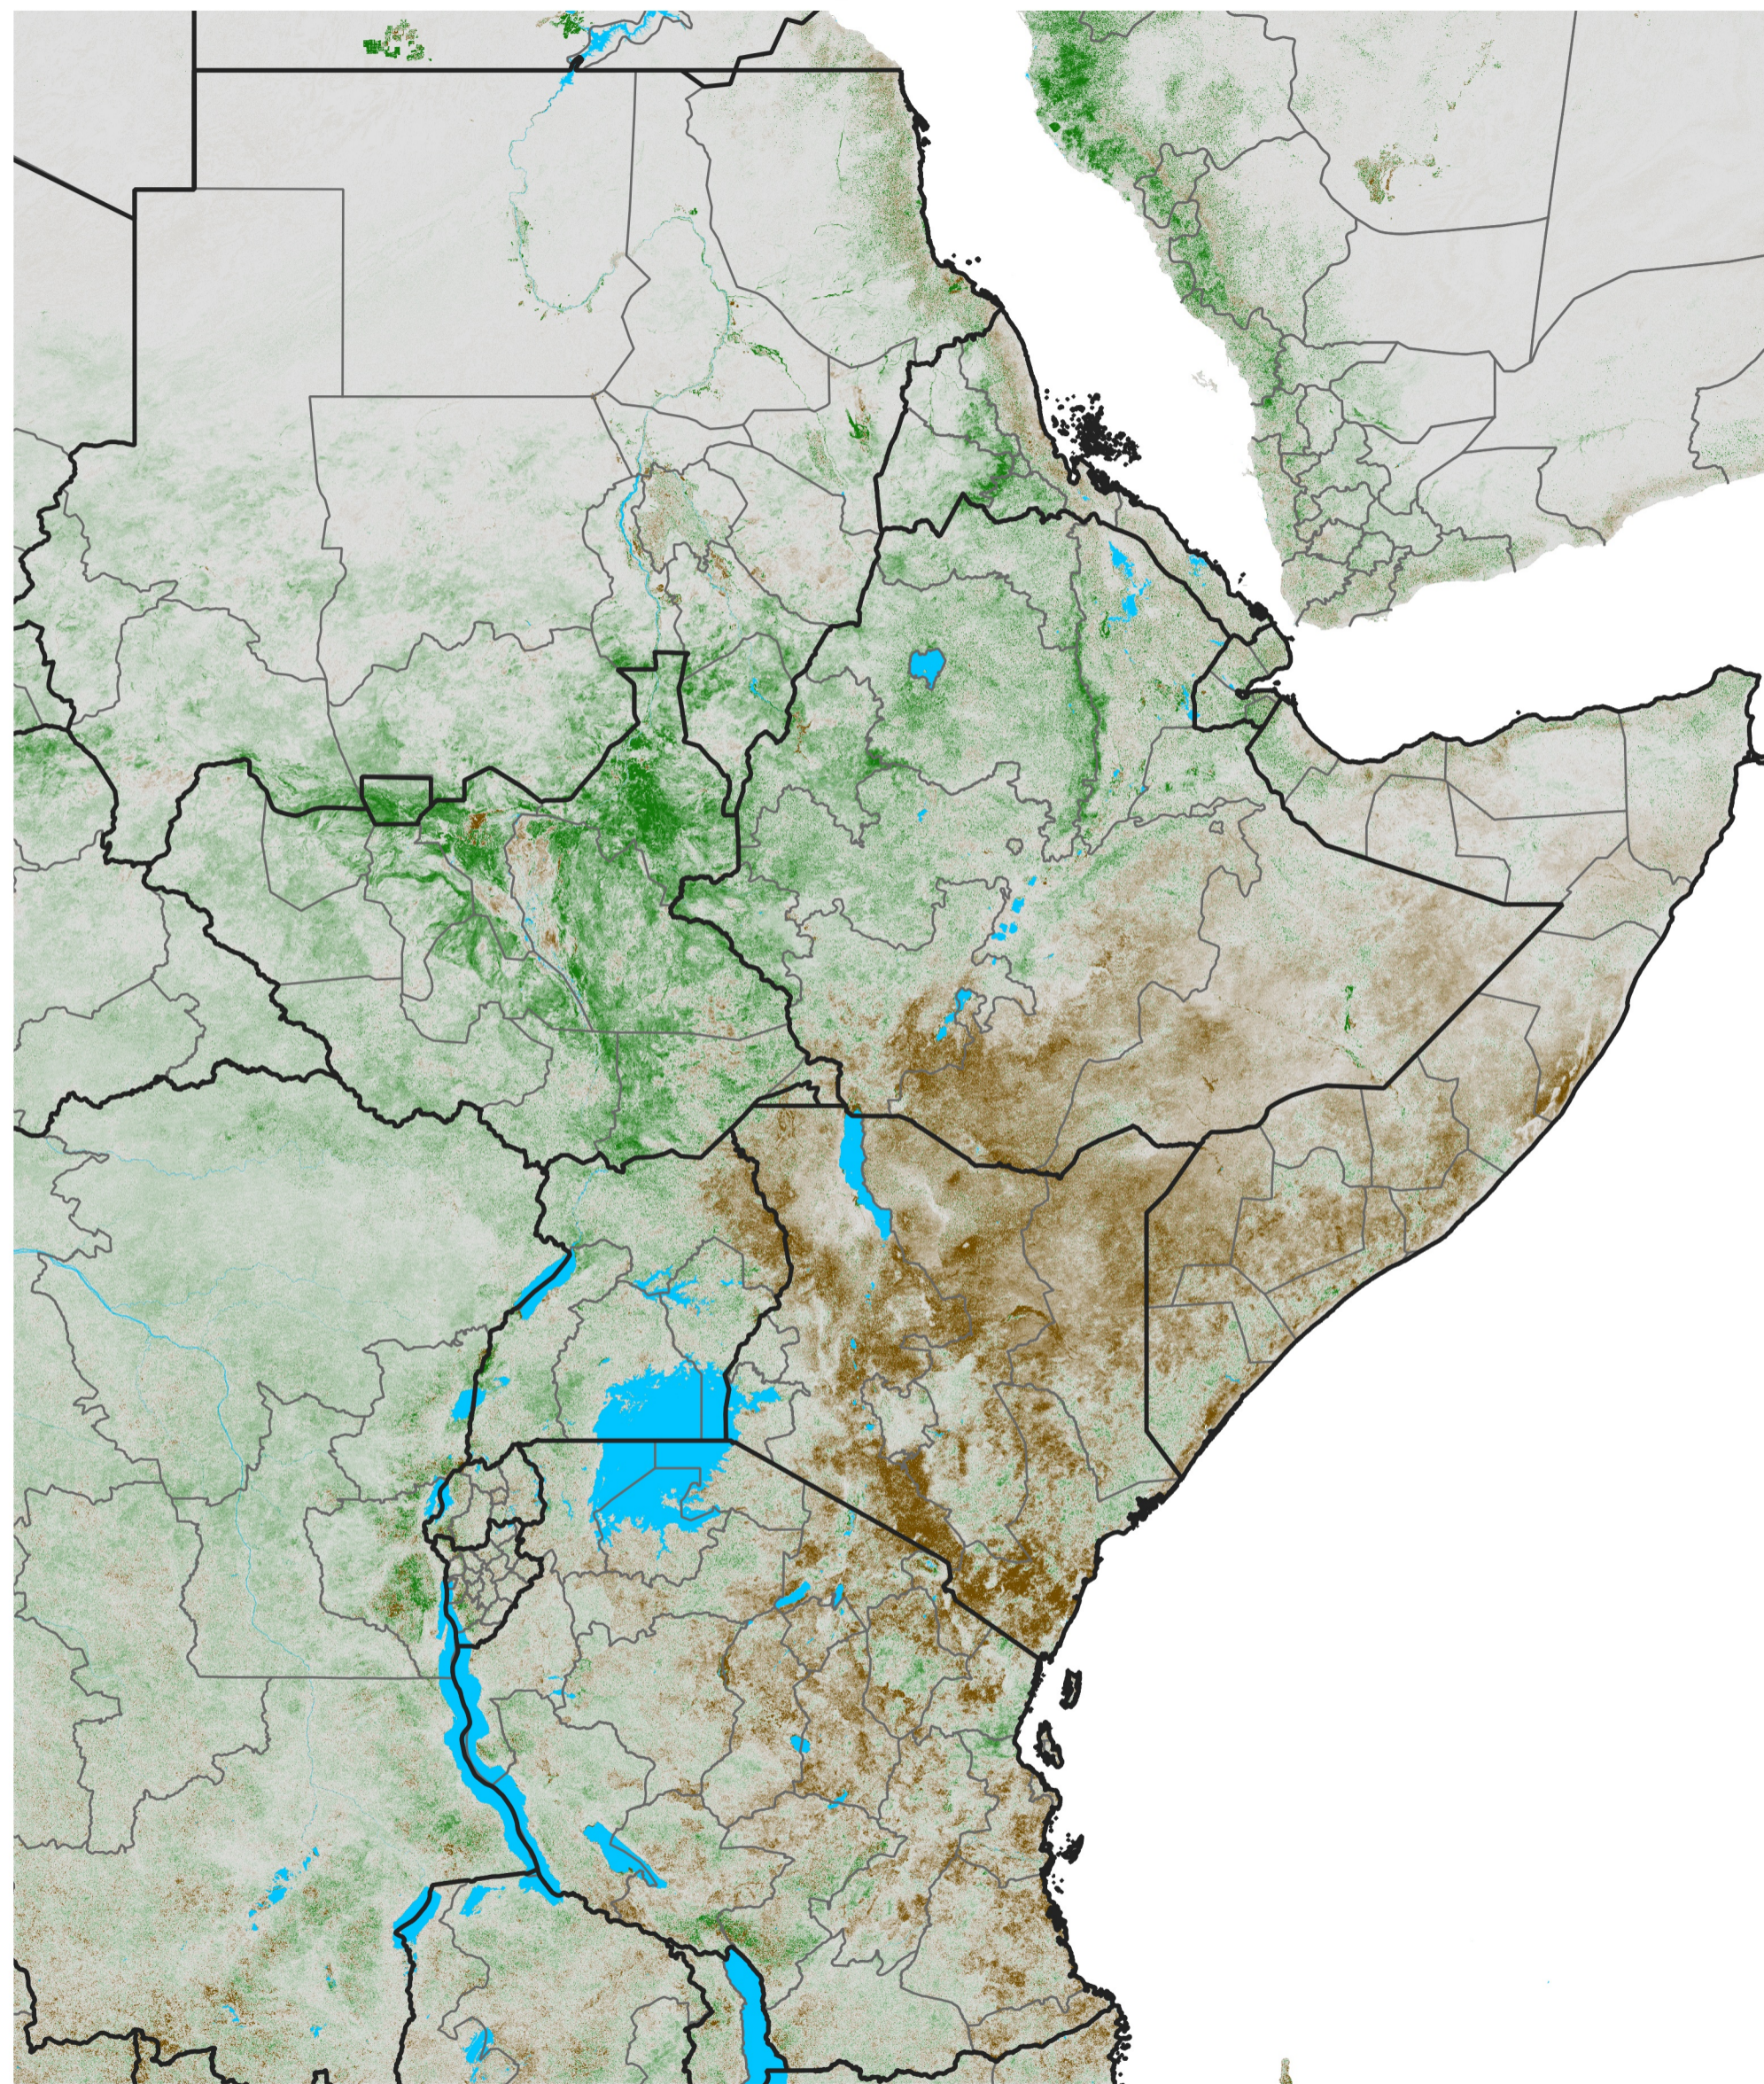

East Africa NDVI Anomaly

2023 minus Mean (2012 - 2021)

Period 03 / Jan 06 - 15, 2023

NDVI Anomaly

< -0.3 -0.2 -0.1 -0.05 0.05 0.1 0.2 >0.3

Negative

No Difference

Positive