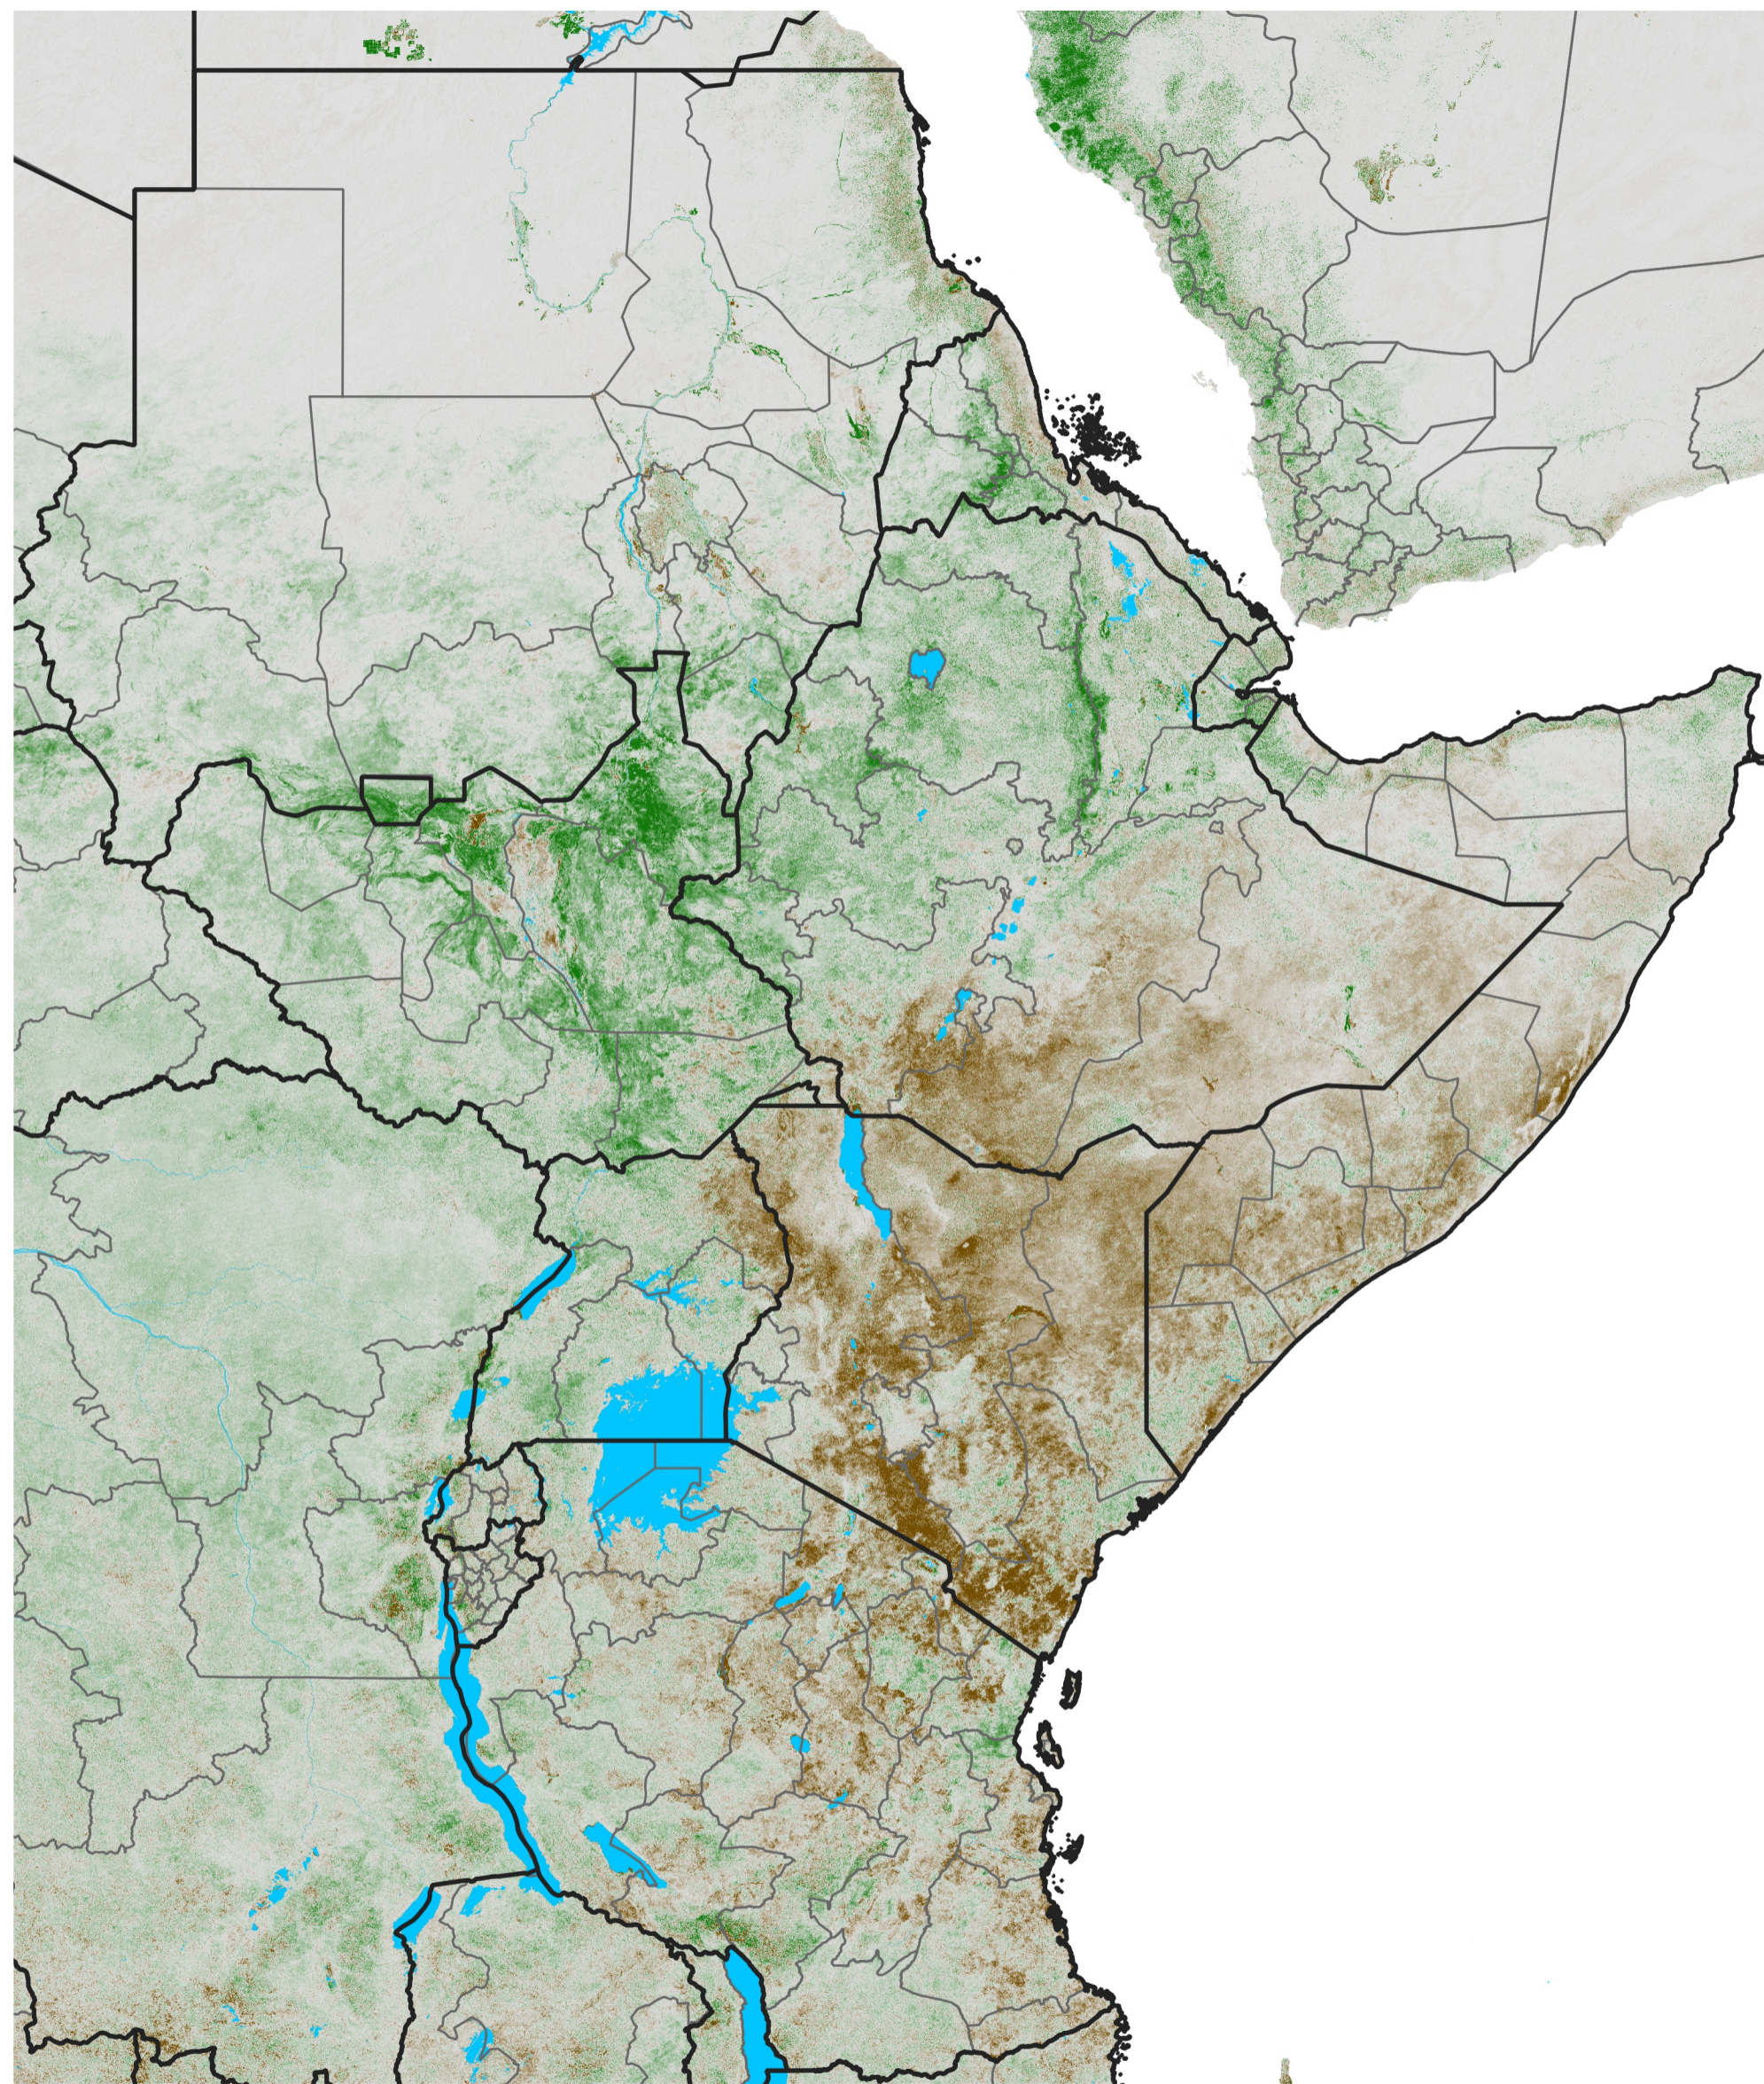

# East Africa NDVI Anomaly

2023 minus Mean (2012 - 2021)

Period 04 / Jan 11 - 20, 2023

## NDVI Anomaly

< -0.3   -0.2   -0.1   -0.05   0.05   0.1   0.2   >0.3

Negative

No Difference

Positive