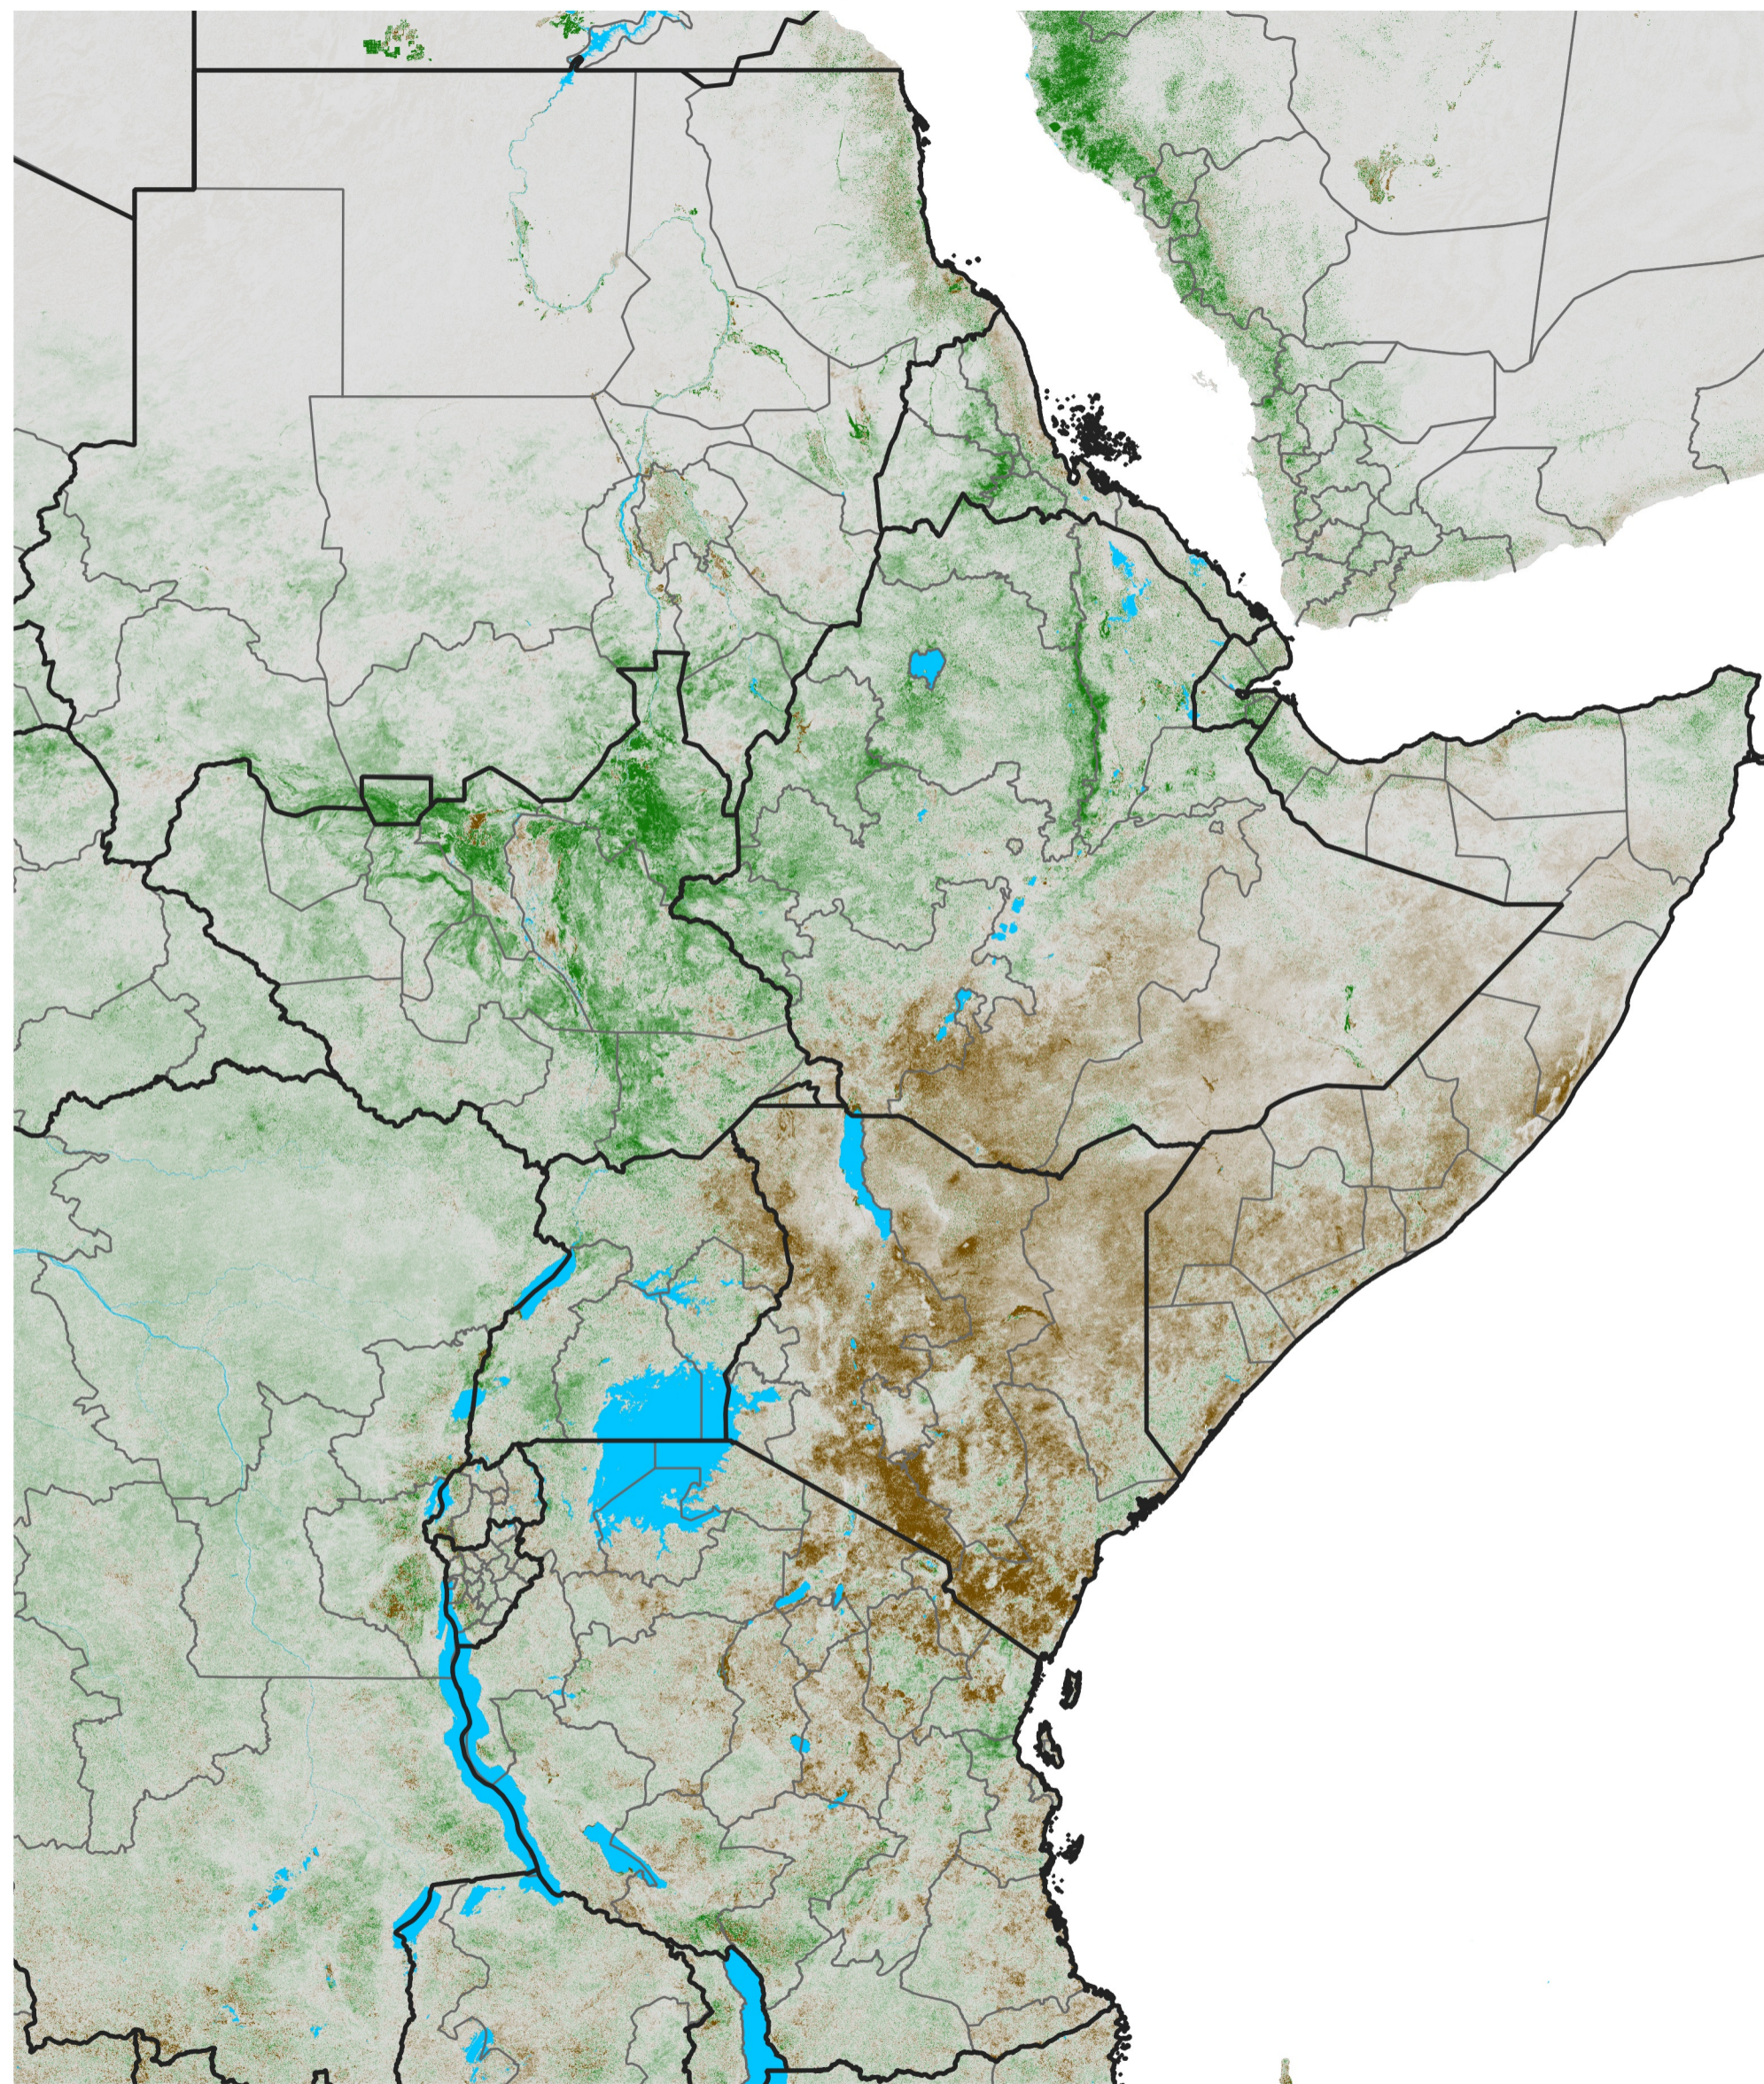

East Africa NDVI Anomaly

2023 minus Mean (2012 - 2021)

Period 05 / Jan 16 - 25, 2023

NDVI Anomaly

< -0.3 -0.2 -0.1 -0.05 0.05 0.1 0.2 >0.3

Negative

No Difference

Positive