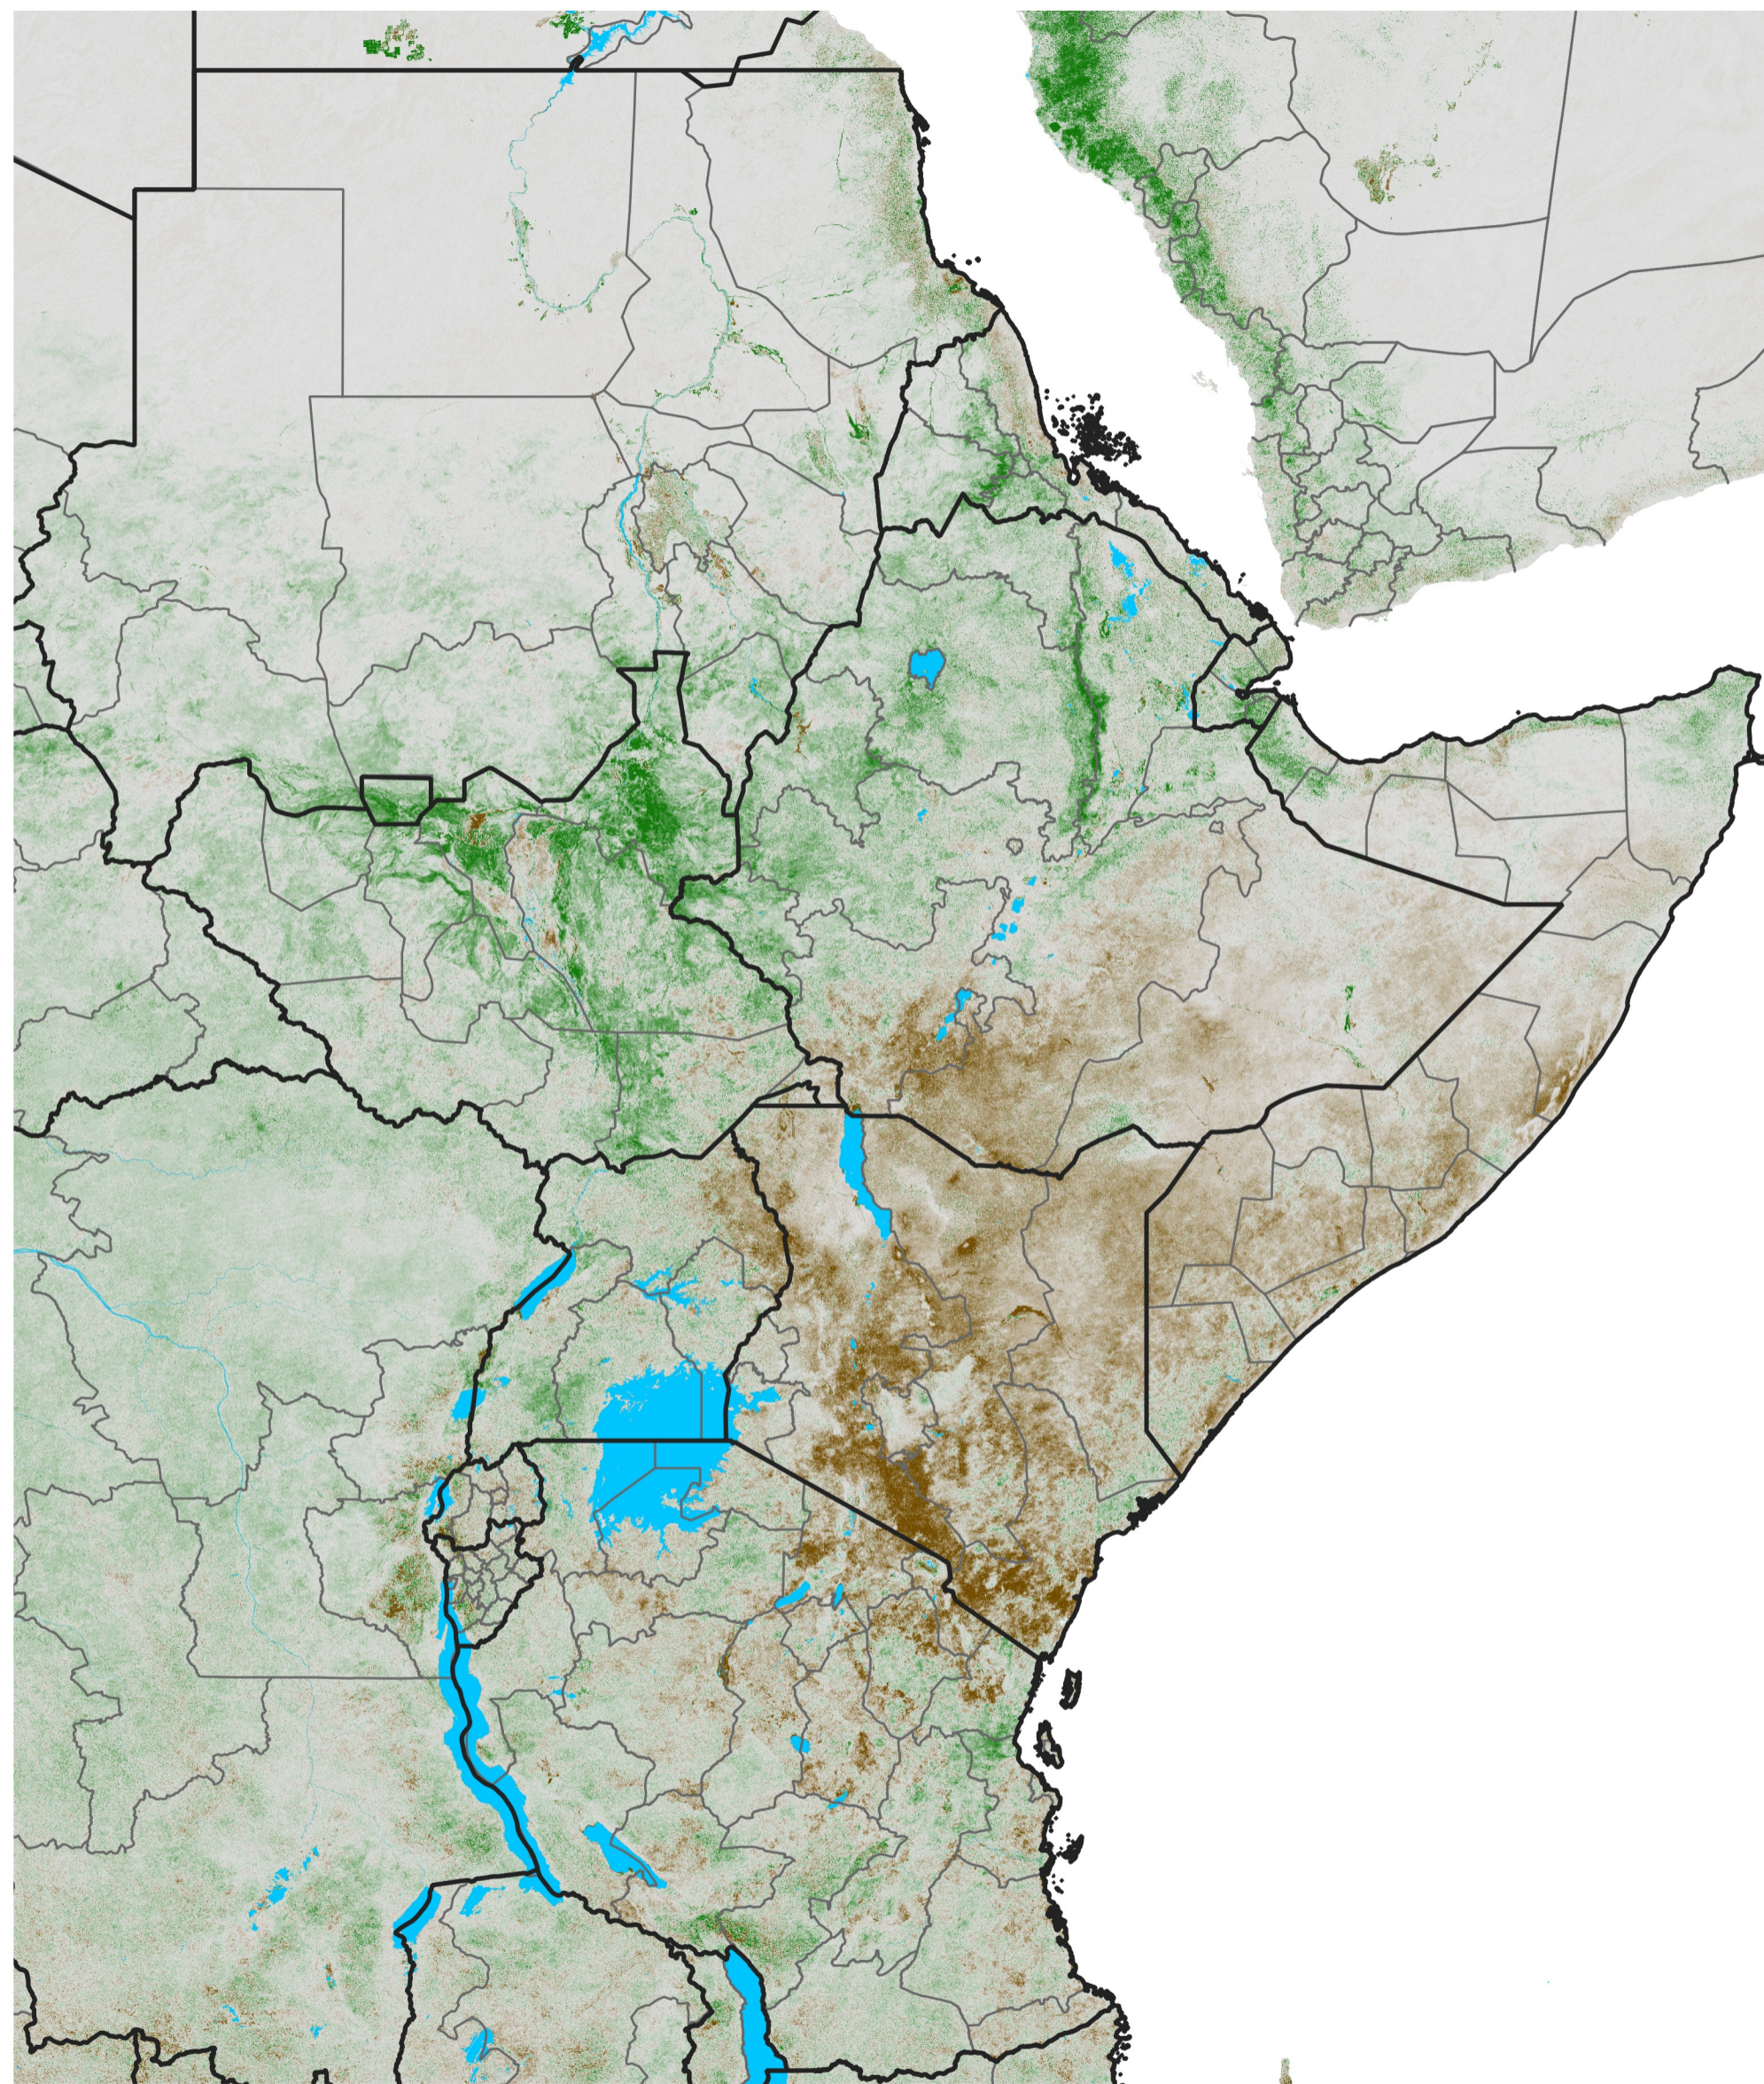

East Africa NDVI Anomaly

2023 minus Mean (2012 - 2021)

Period 06 / Jan 21 - 31, 2023

NDVI Anomaly

< -0.3 -0.2 -0.1 -0.05 0.05 0.1 0.2 >0.3

Negative

No Difference

Positive