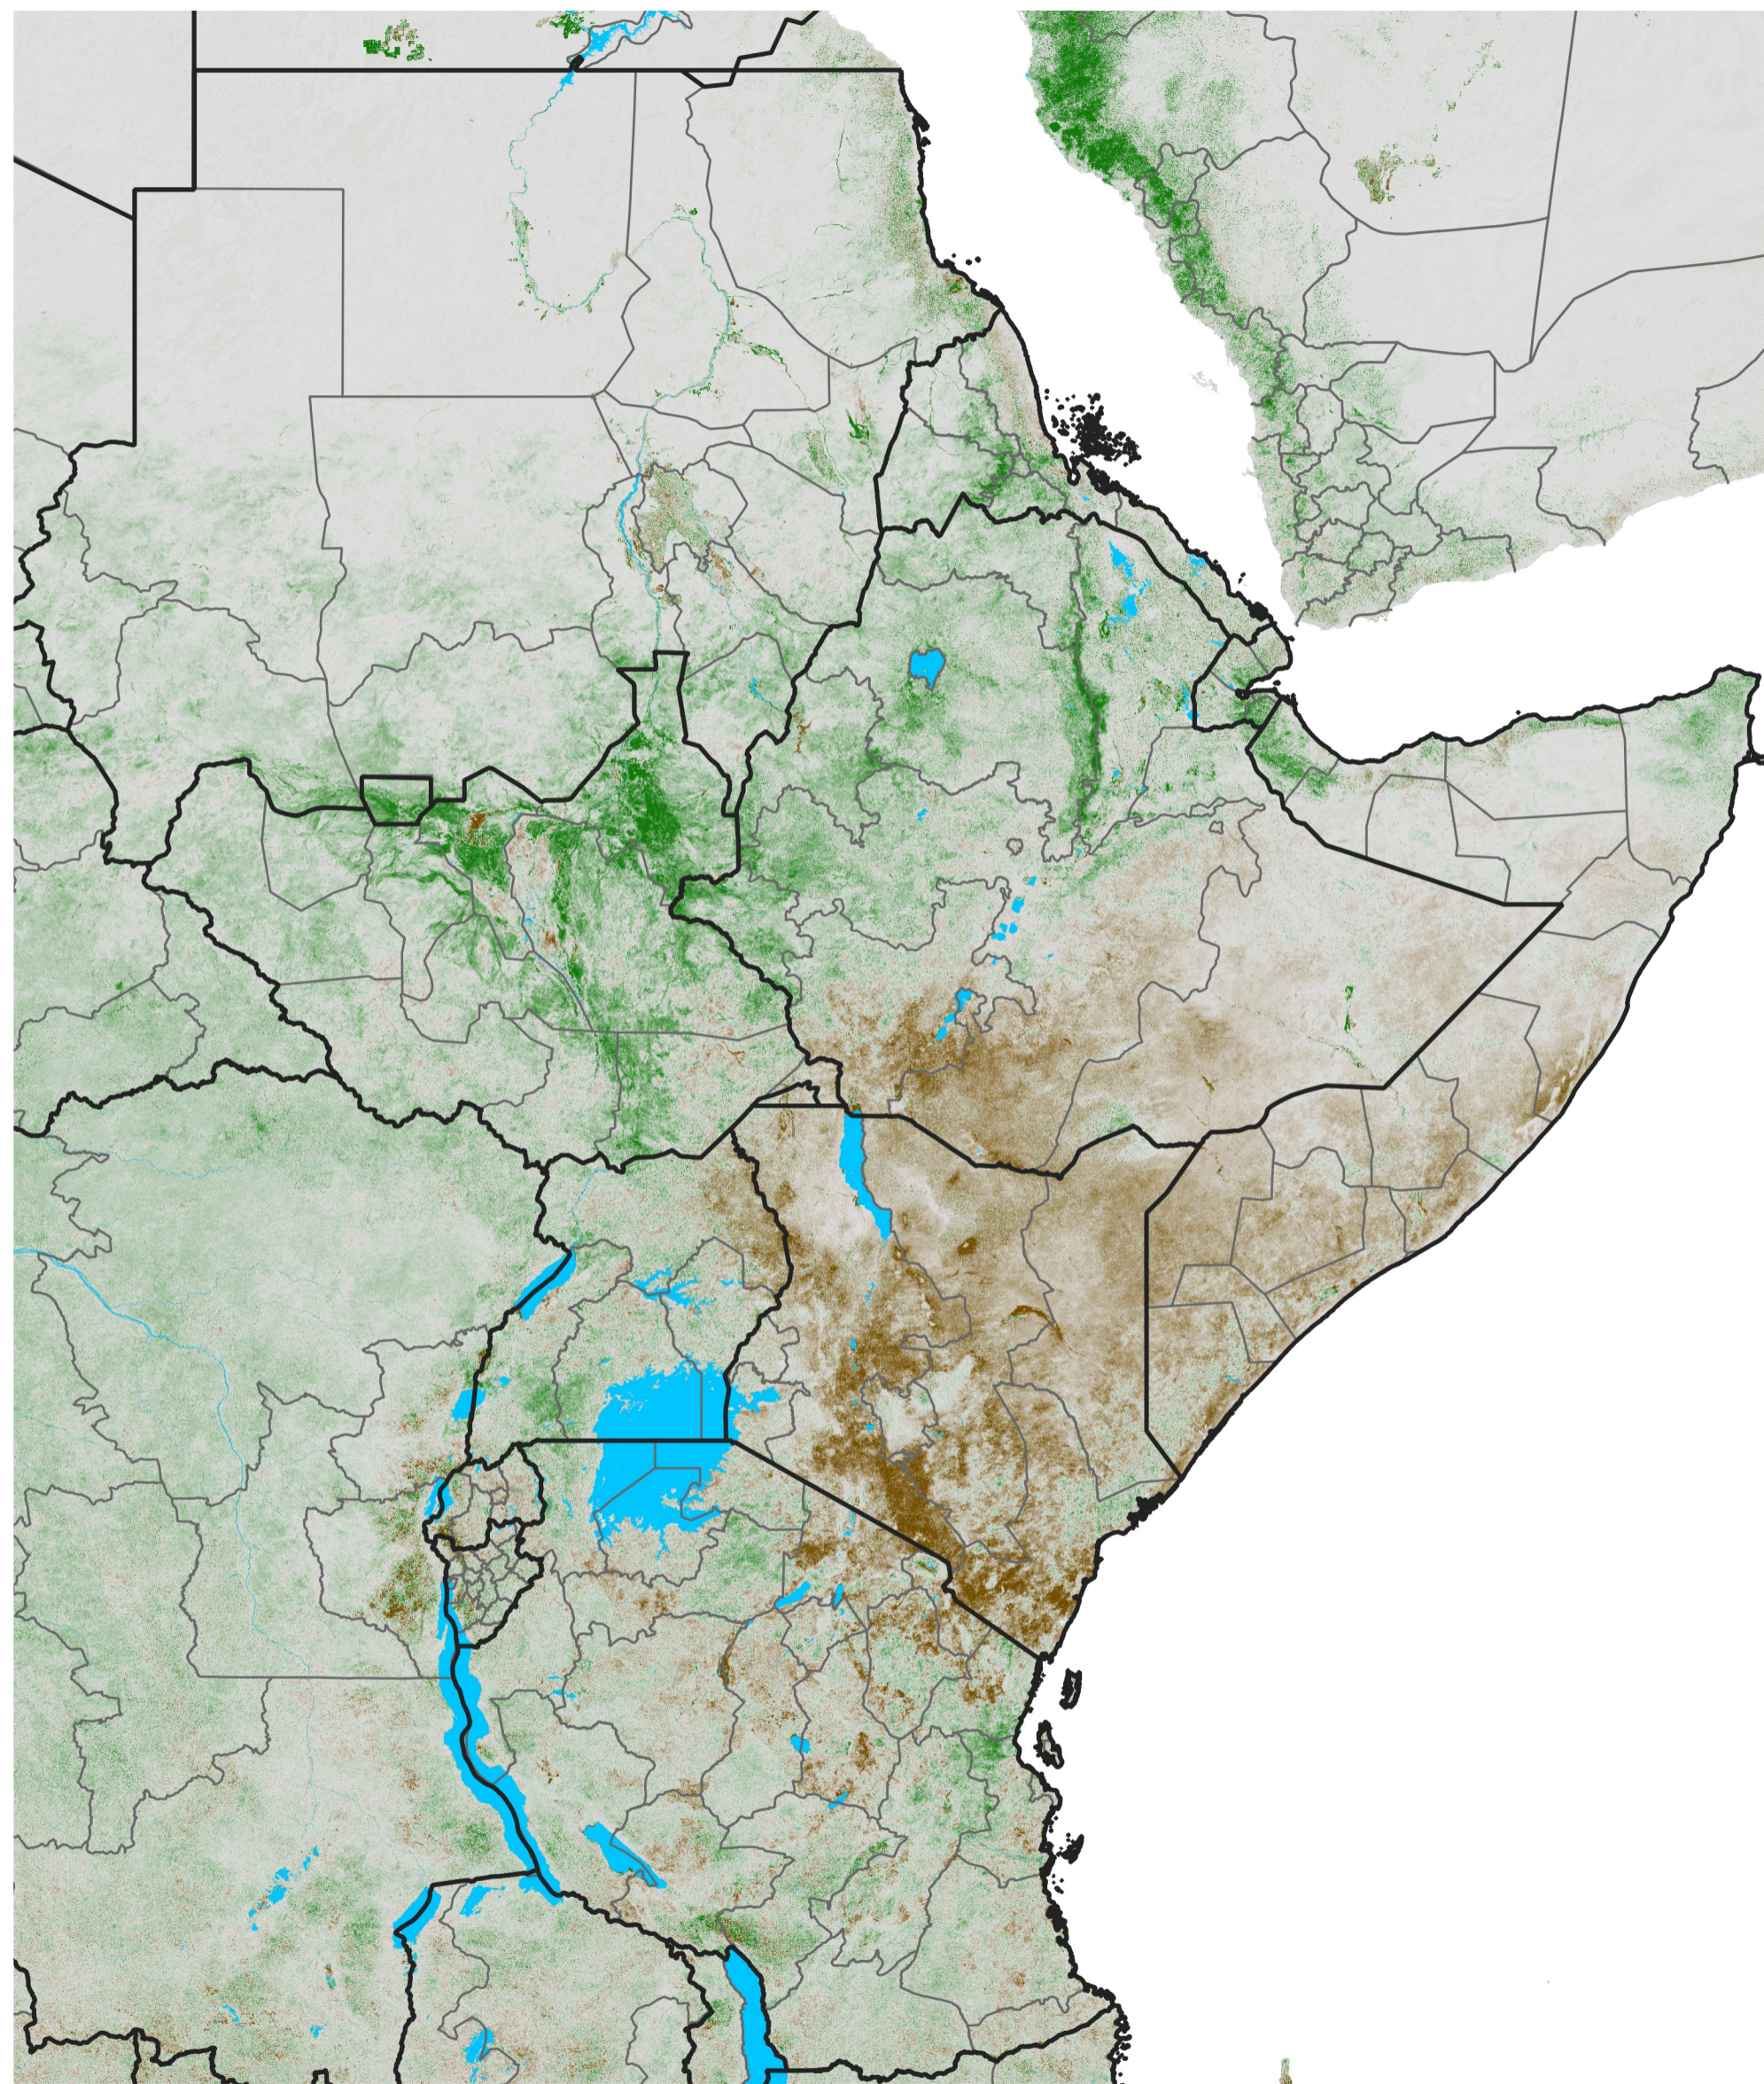

East Africa NDVI Anomaly

2023 minus Mean (2012 - 2021)

Period 07 / Jan 26 - Feb 05, 2023

NDVI Anomaly

< -0.3 -0.2 -0.1 -0.05 0.05 0.1 0.2 >0.3

Negative

No Difference

Positive