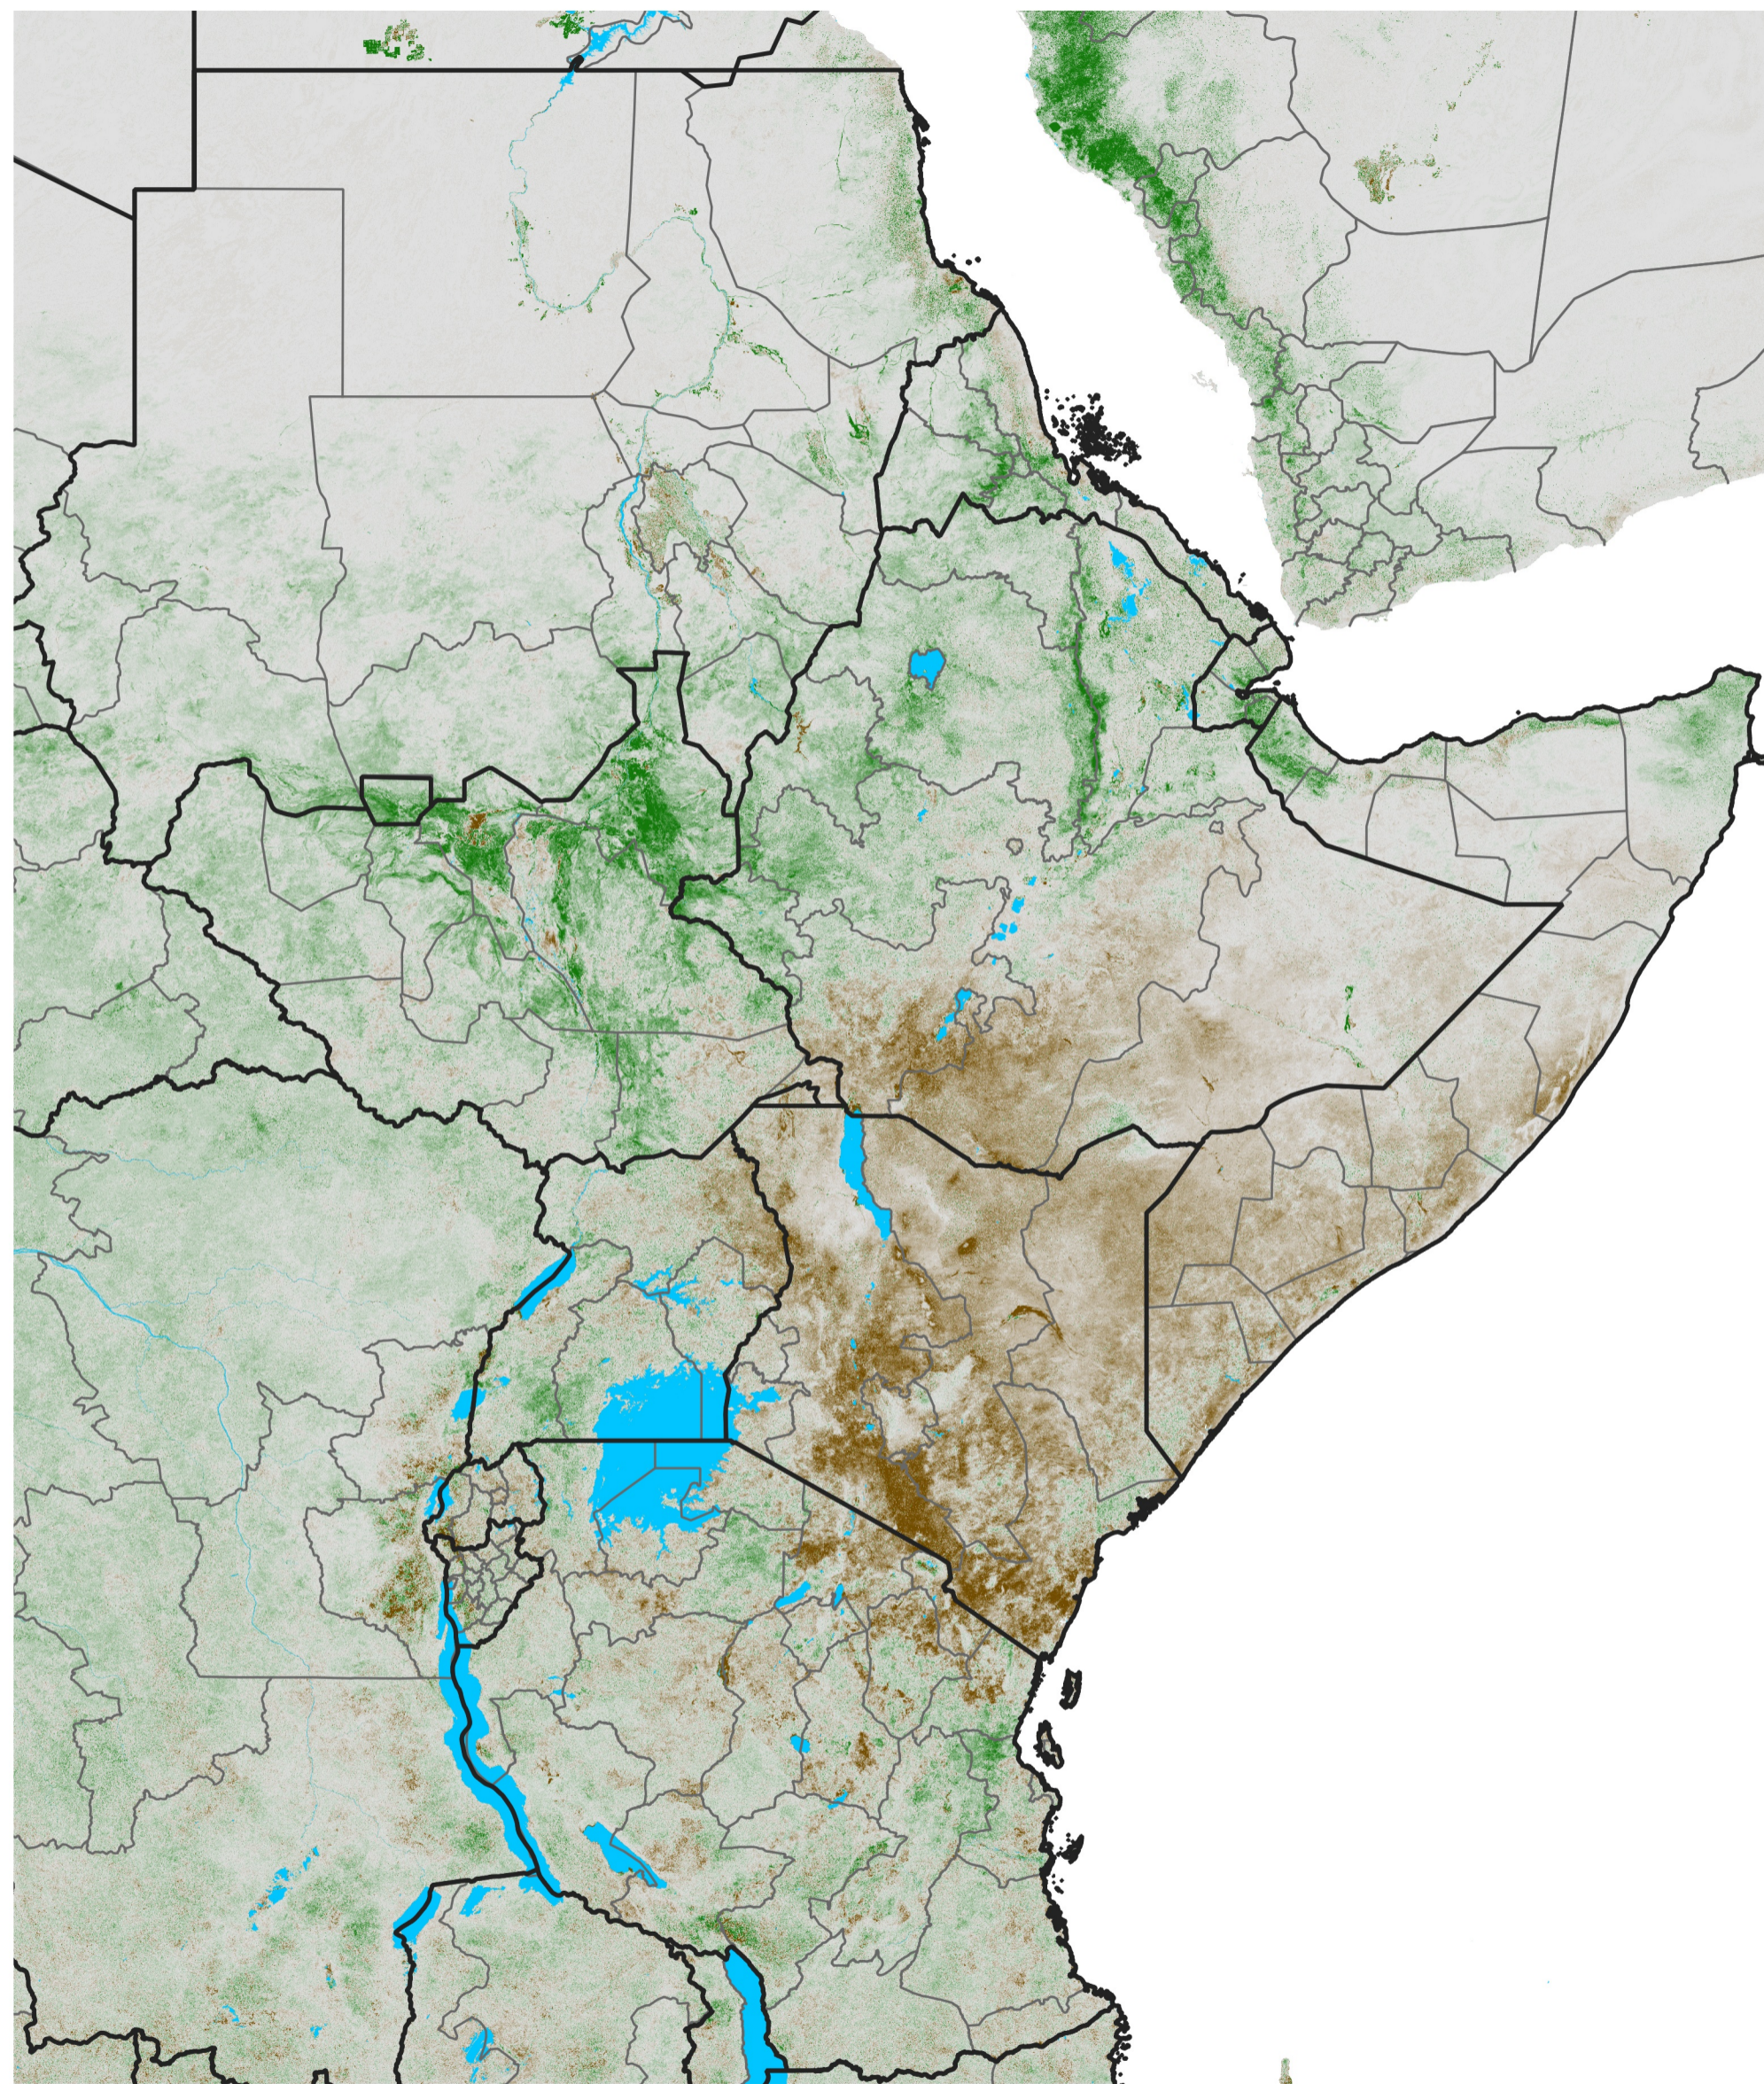

East Africa NDVI Anomaly

2023 minus Mean (2012 - 2021)

Period 08 / Feb 01 - 10, 2023

NDVI Anomaly

< -0.3 -0.2 -0.1 -0.05 0.05 0.1 0.2 >0.3

Negative

No Difference

Positive