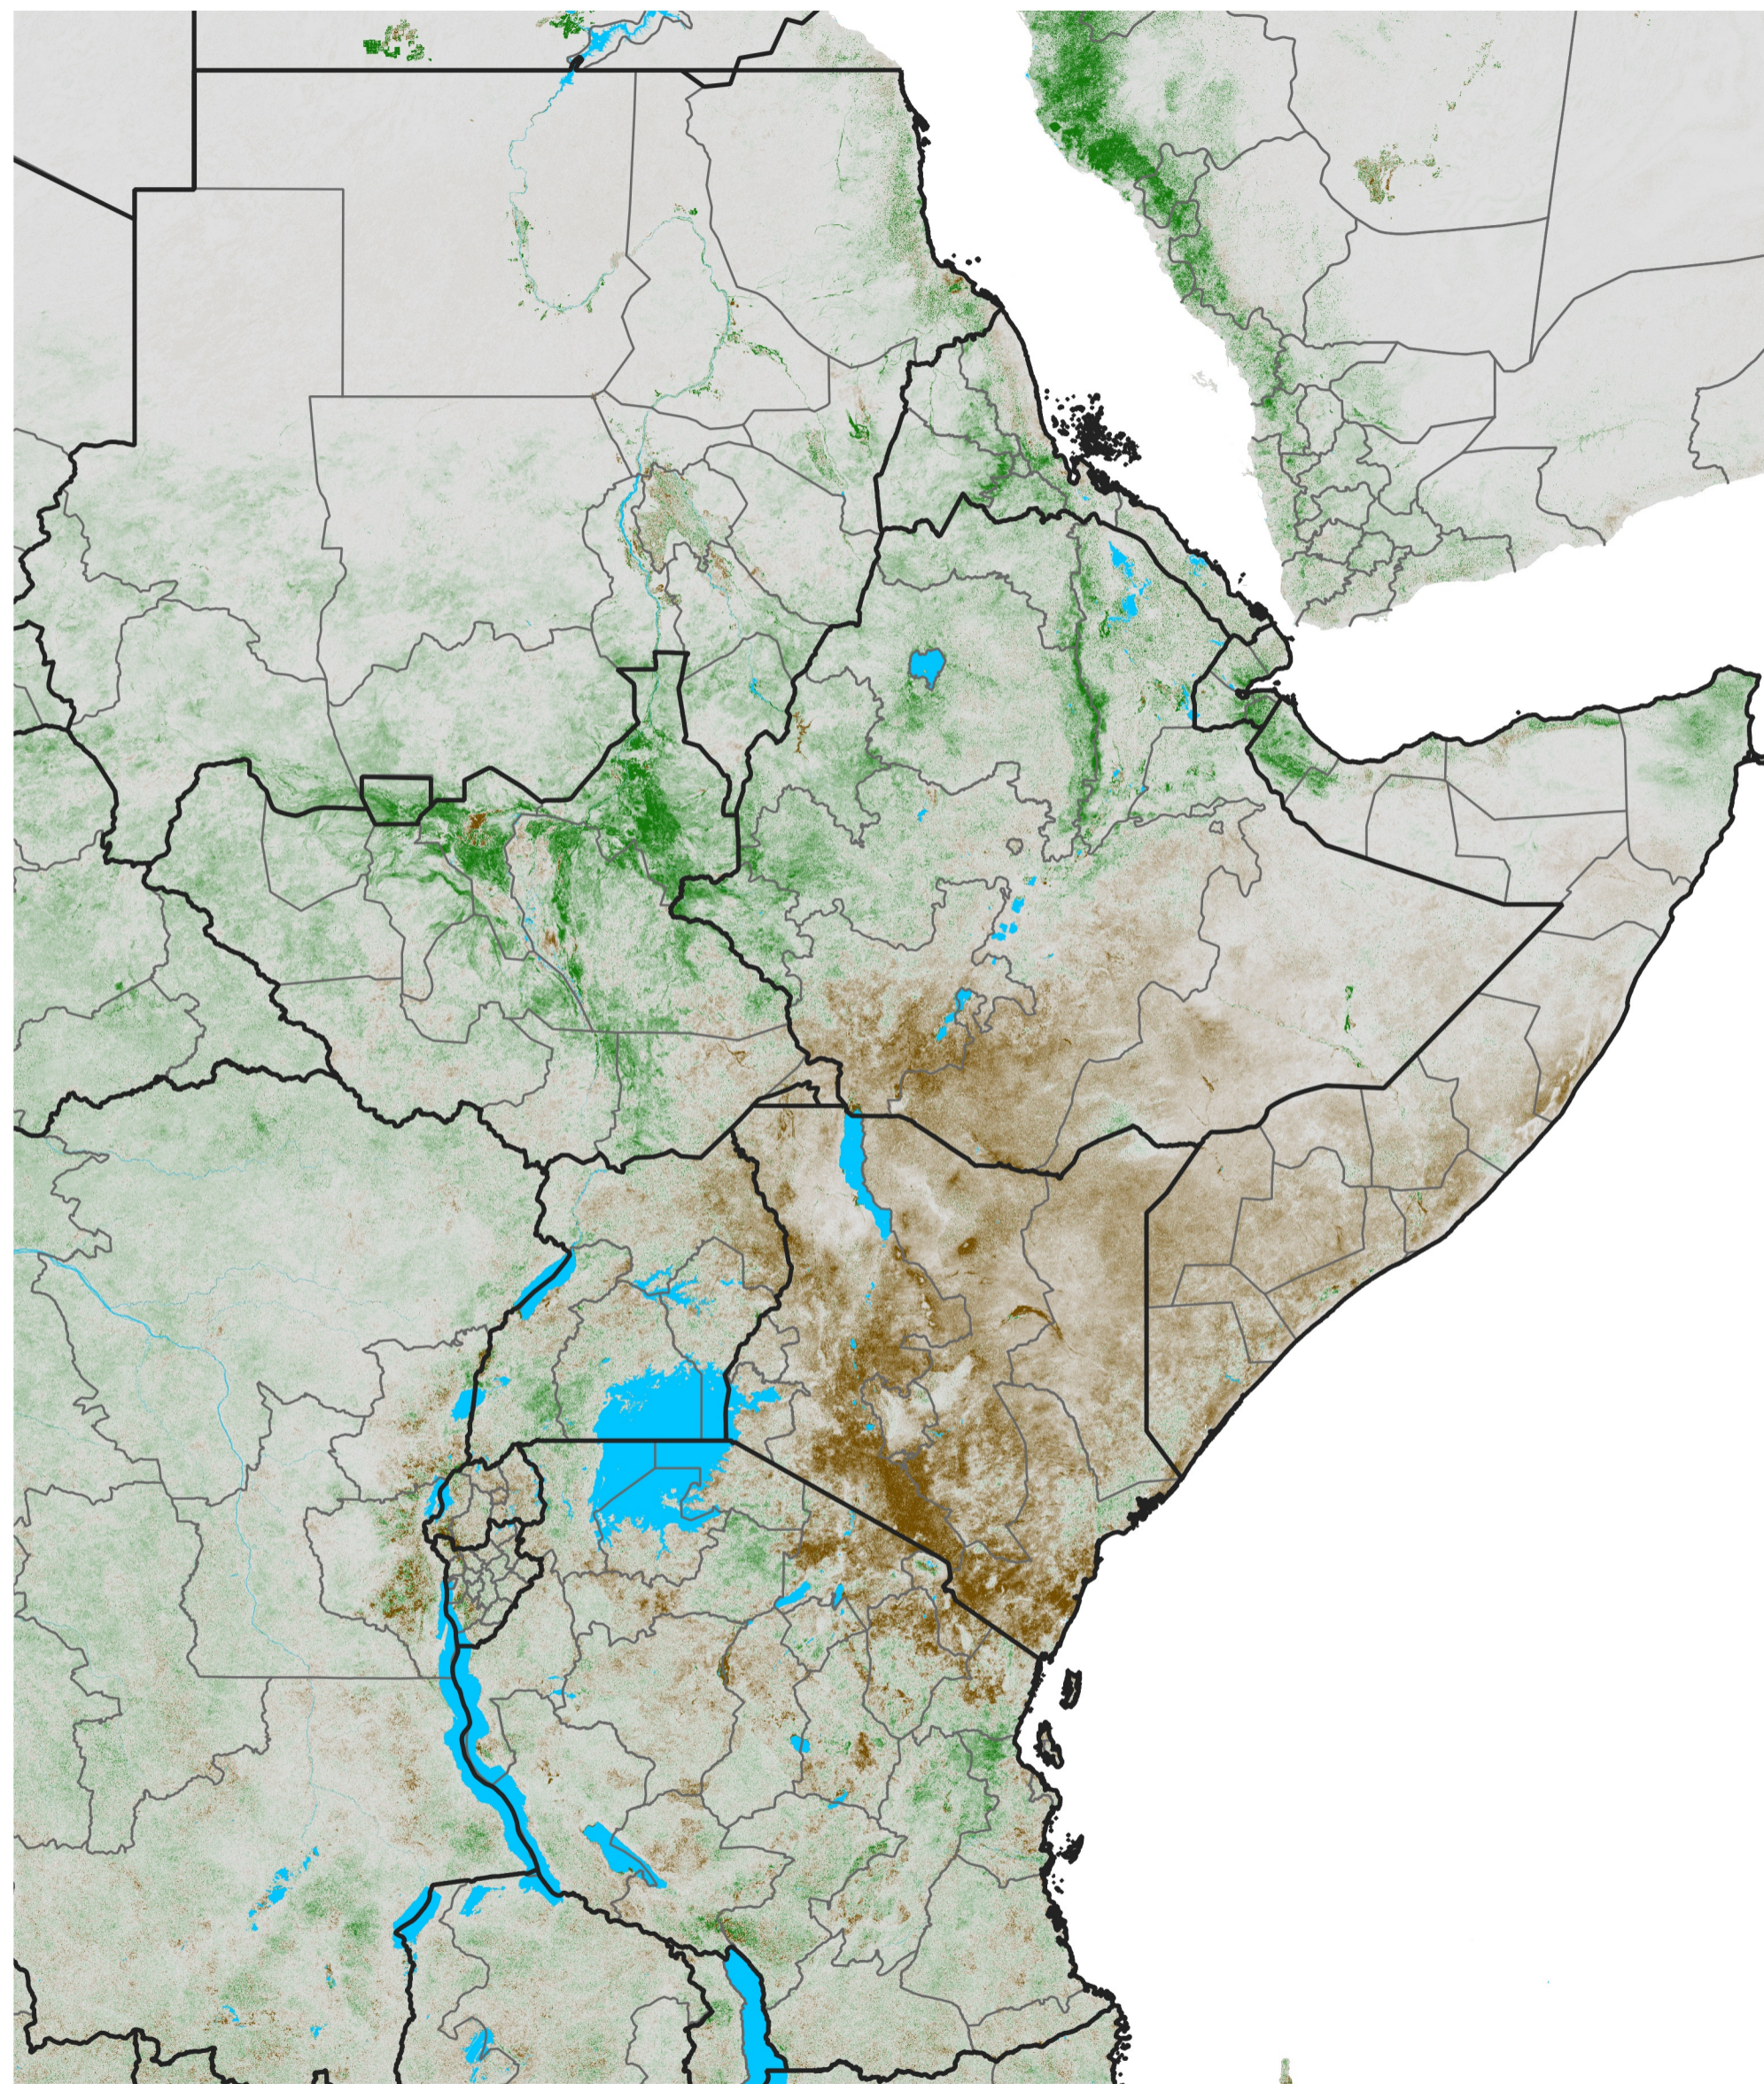

# East Africa NDVI Anomaly

2023 minus Mean (2012 - 2021)

Period 09 / Feb 06 - 15, 2023

## NDVI Anomaly

< -0.3   -0.2   -0.1   -0.05   0.05   0.1   0.2   >0.3

Negative

No Difference

Positive