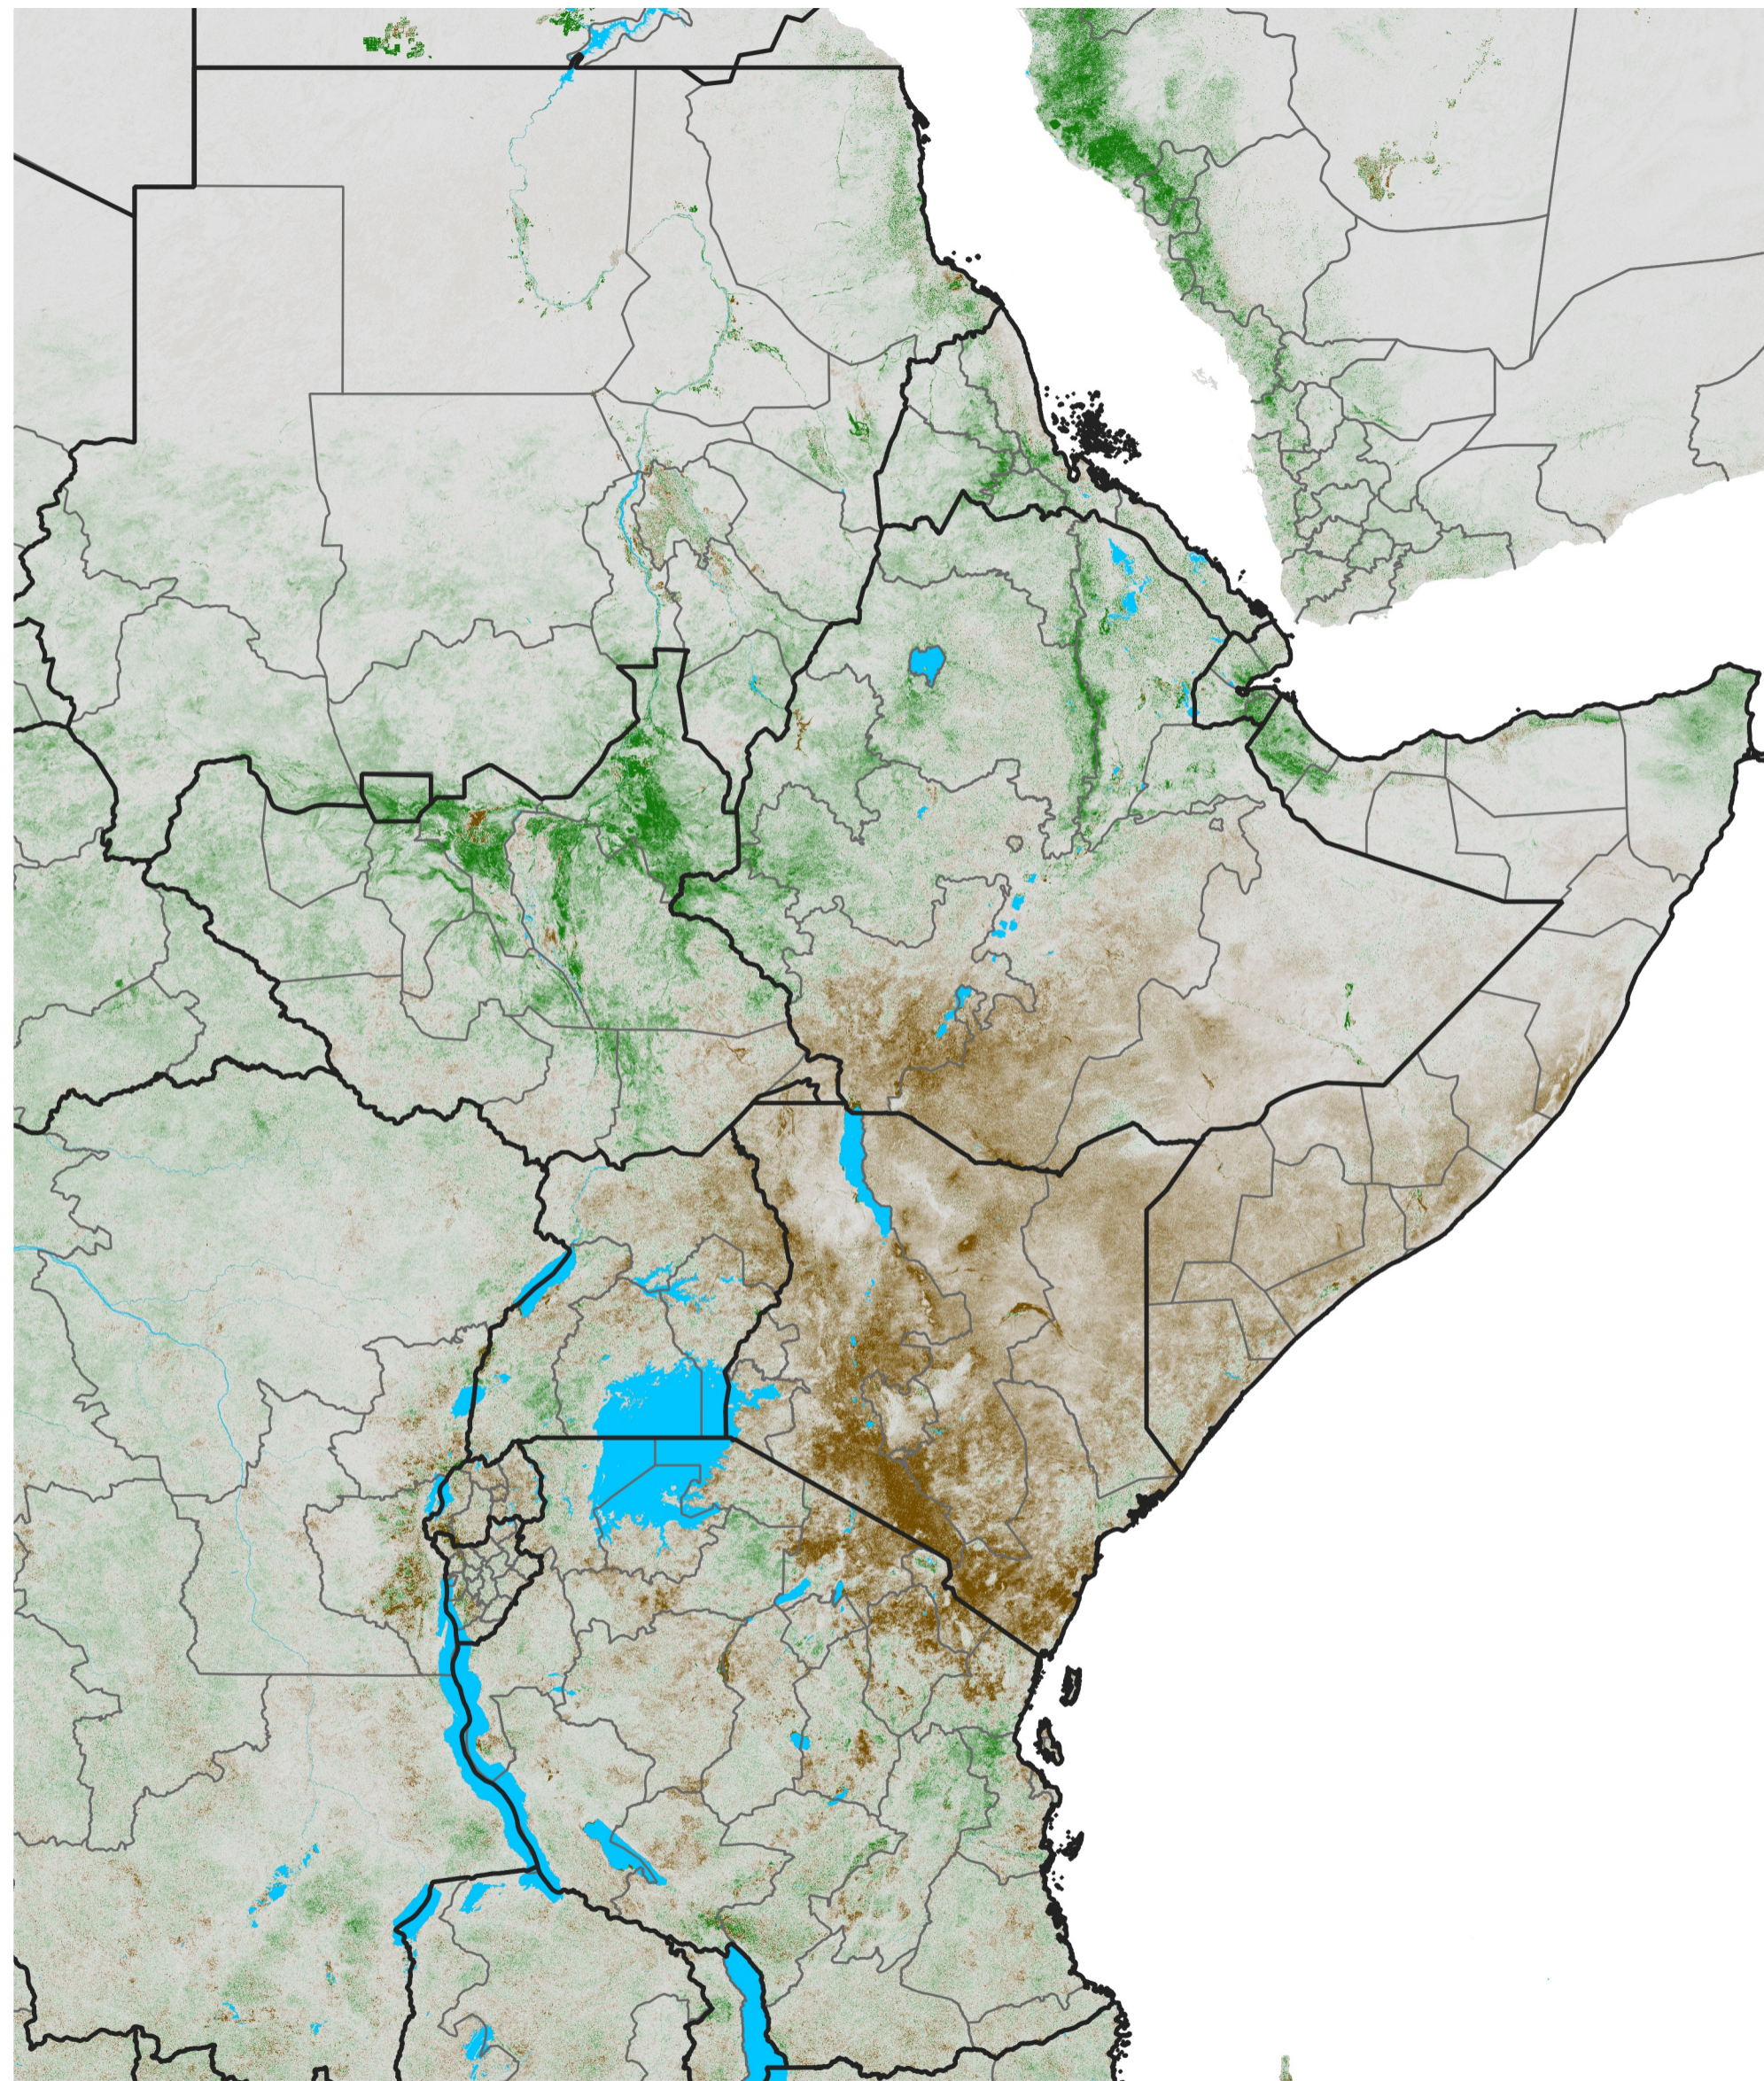

East Africa NDVI Anomaly

2023 minus Mean (2012 - 2021)

Period 10 / Feb 11 - 20, 2023

NDVI Anomaly

< -0.3 -0.2 -0.1 -0.05 0.05 0.1 0.2 >0.3

Negative

No Difference

Positive