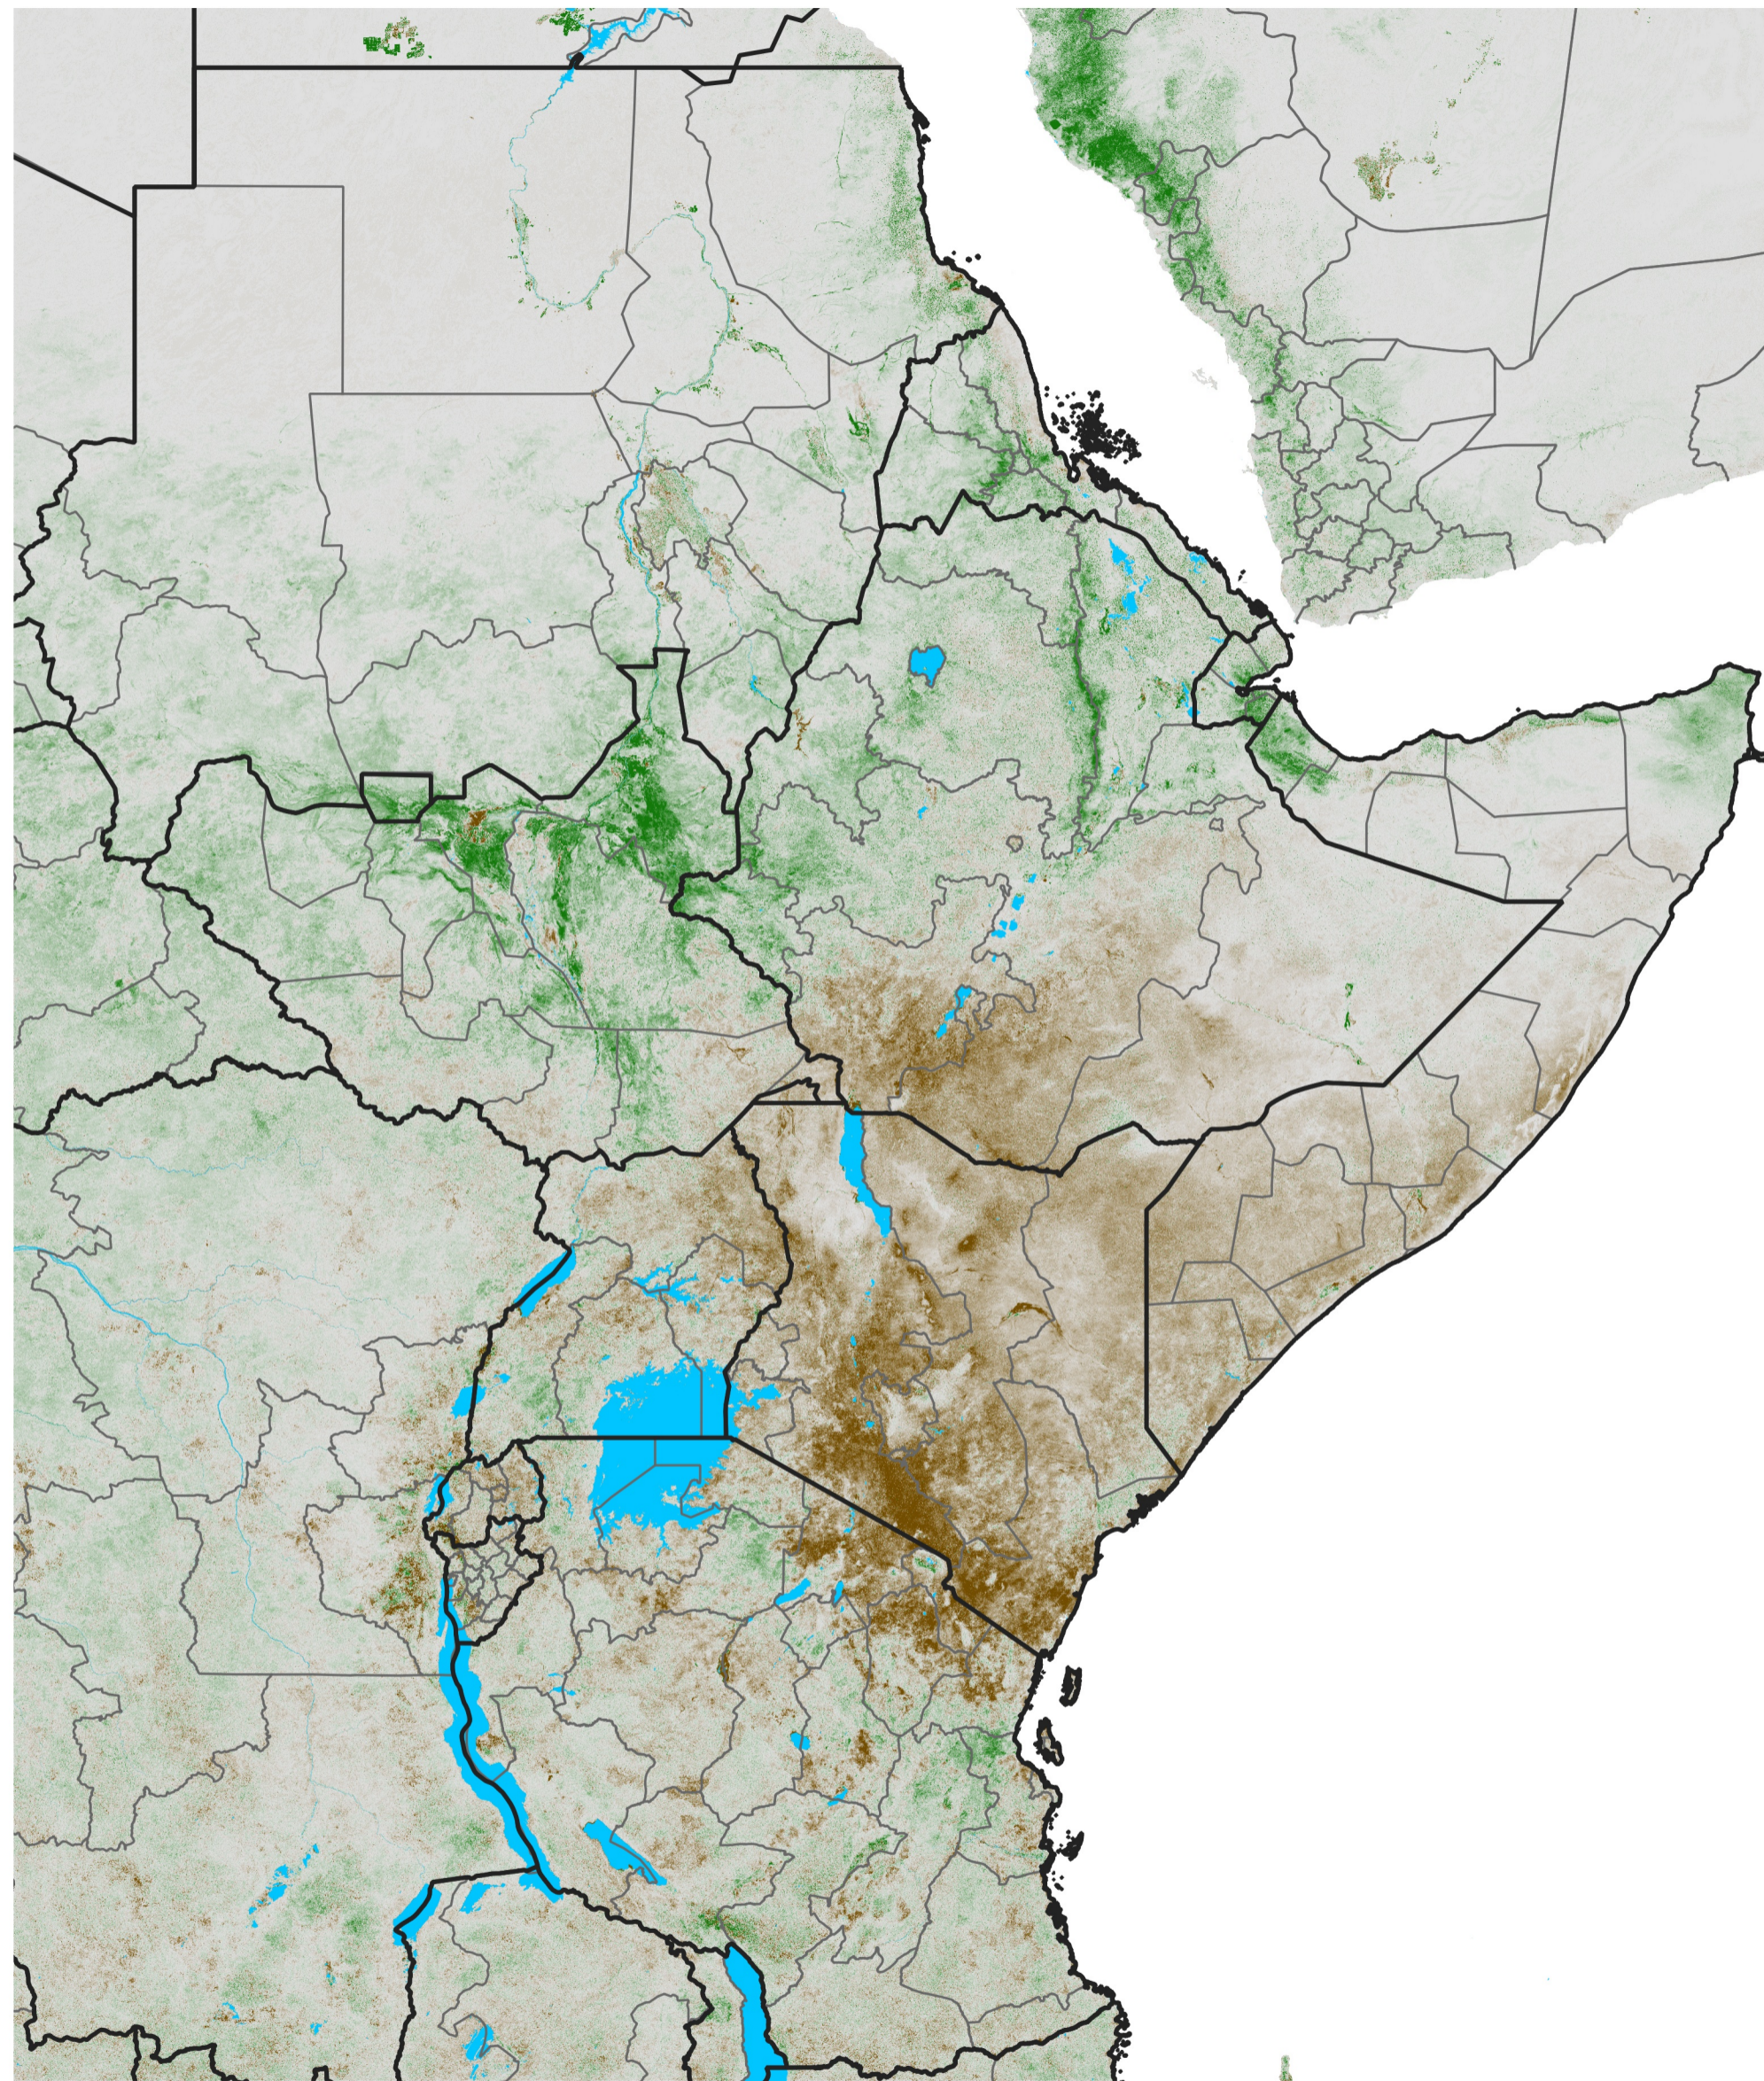

# East Africa NDVI Anomaly

2023 minus Mean (2012 - 2021)

Period 11 / Feb 16 - 25, 2023

## NDVI Anomaly

< -0.3   -0.2   -0.1   -0.05   0.05   0.1   0.2   >0.3

Negative

No Difference

Positive