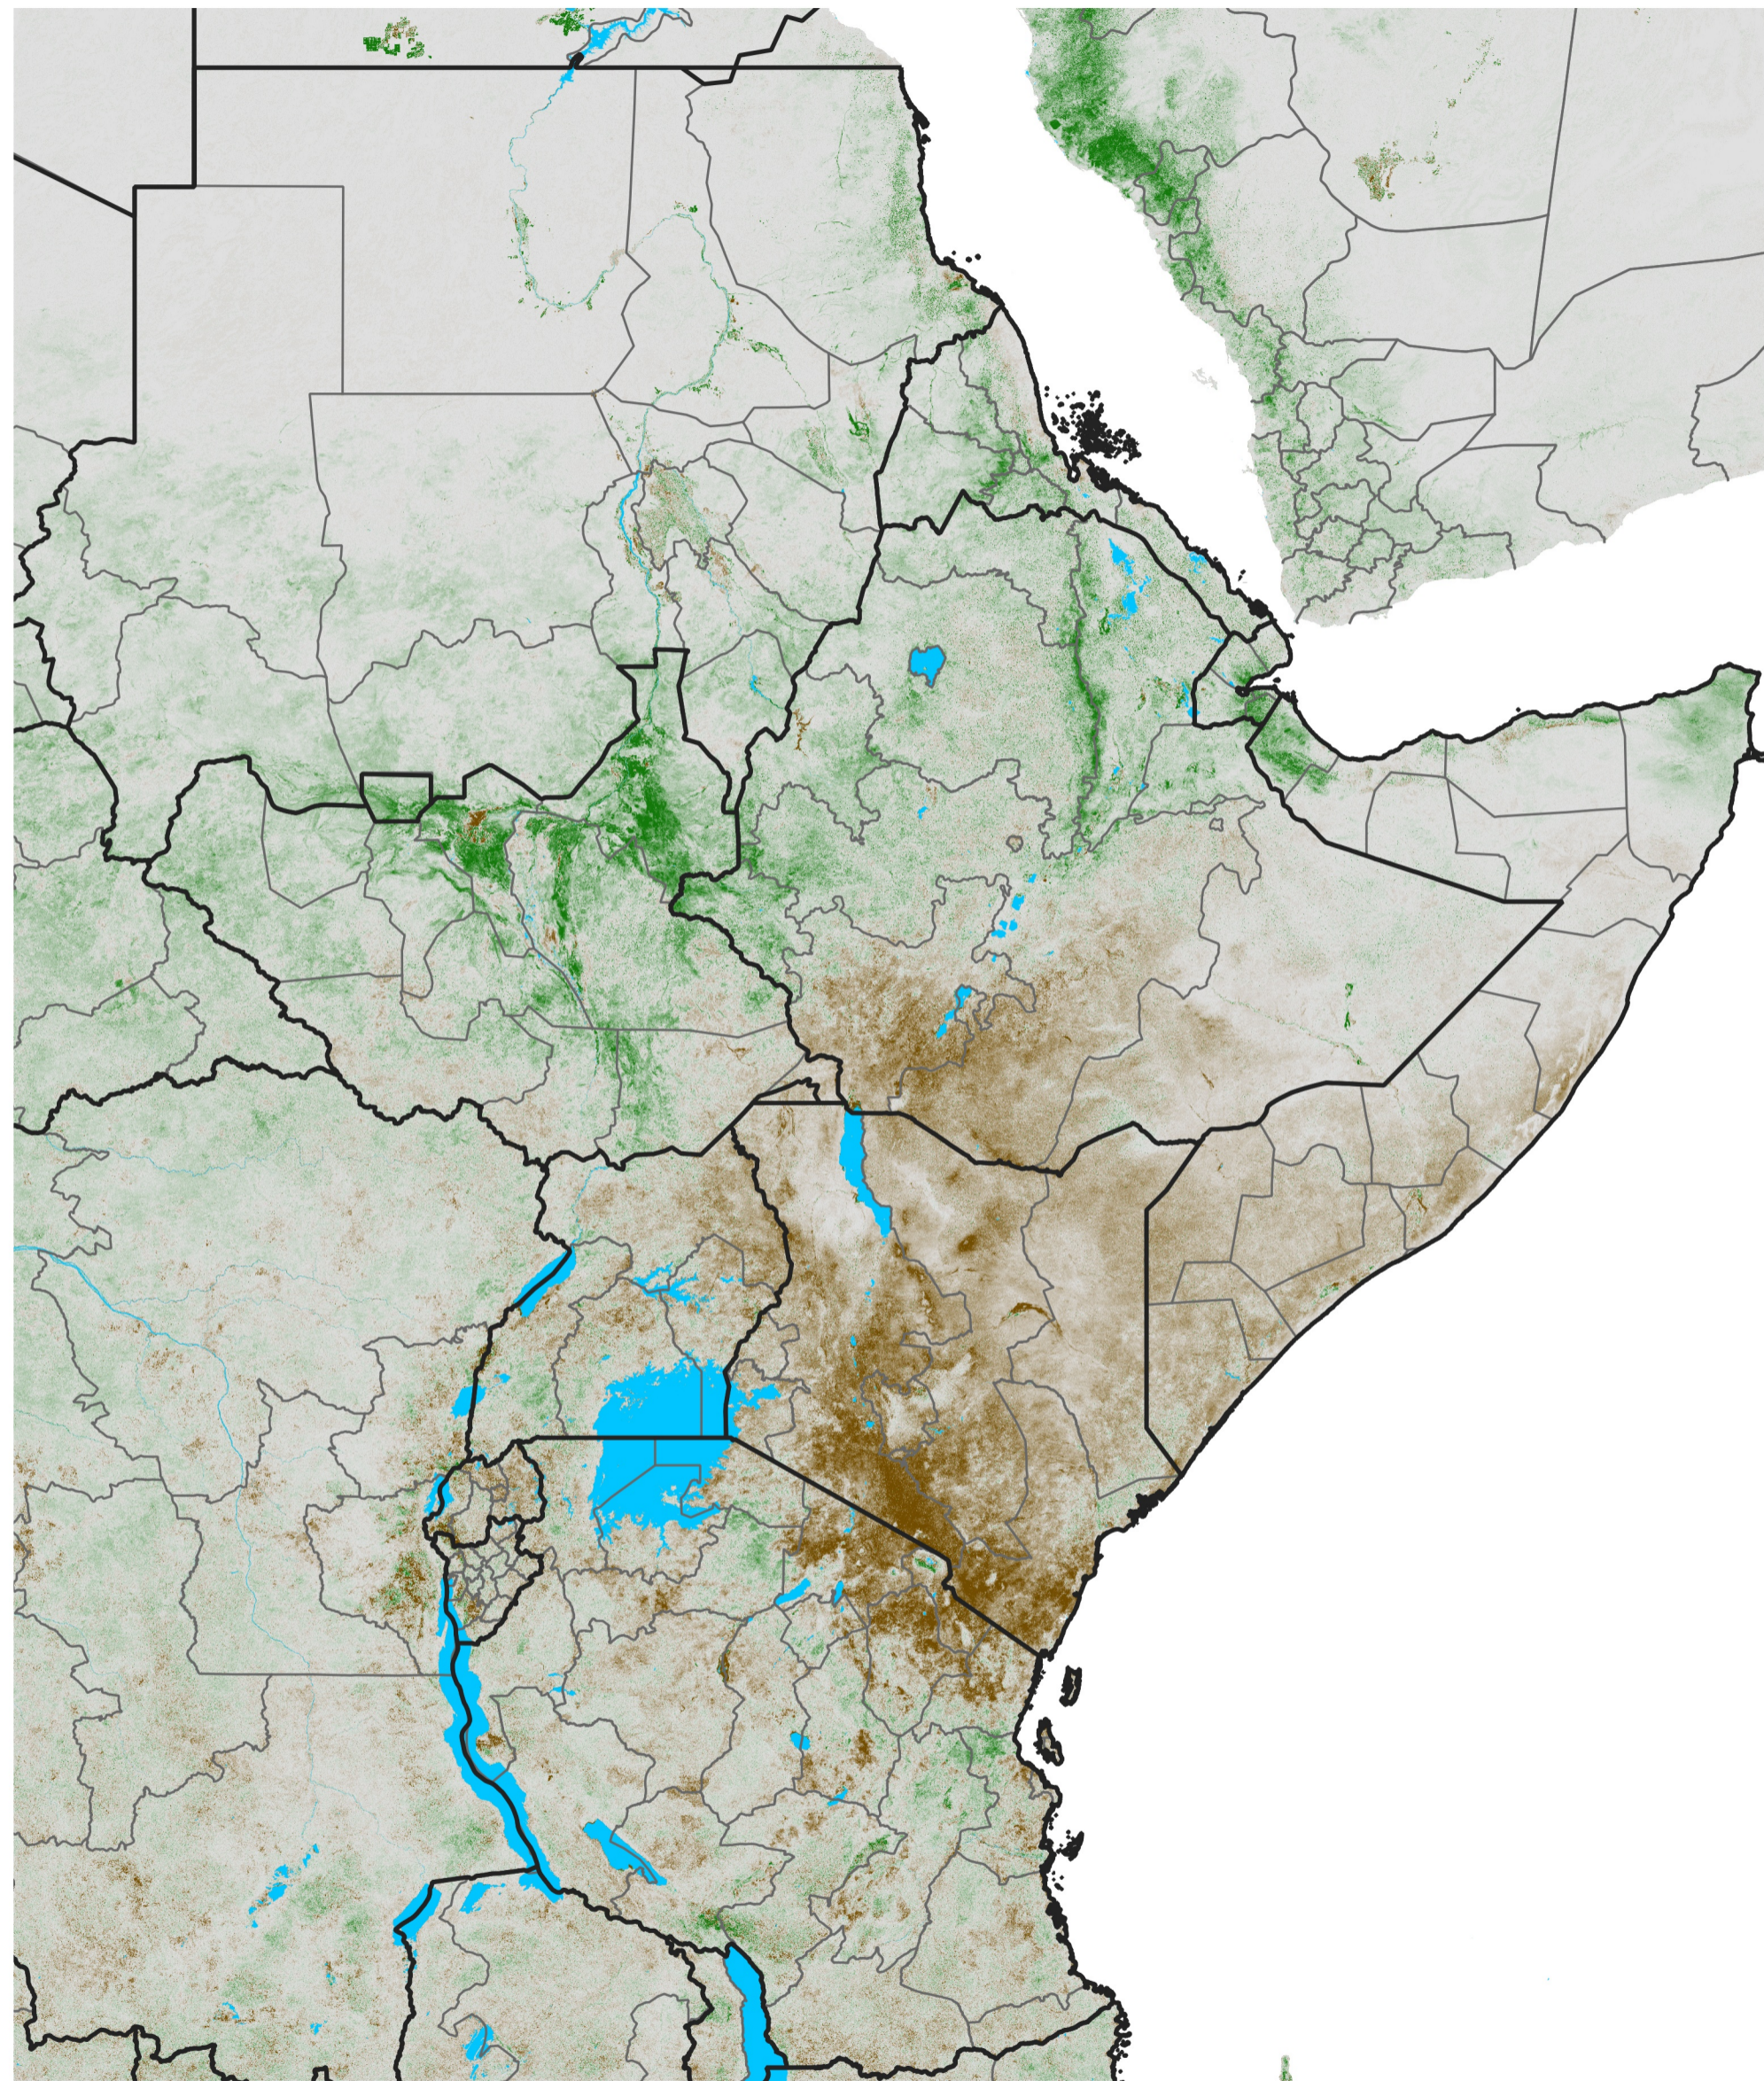

# East Africa NDVI Anomaly

2023 minus Mean (2012 - 2021)

Period 12 / Feb 21 - 28, 2023

## NDVI Anomaly

< -0.3   -0.2   -0.1   -0.05   0.05   0.1   0.2   >0.3

Negative

No Difference

Positive