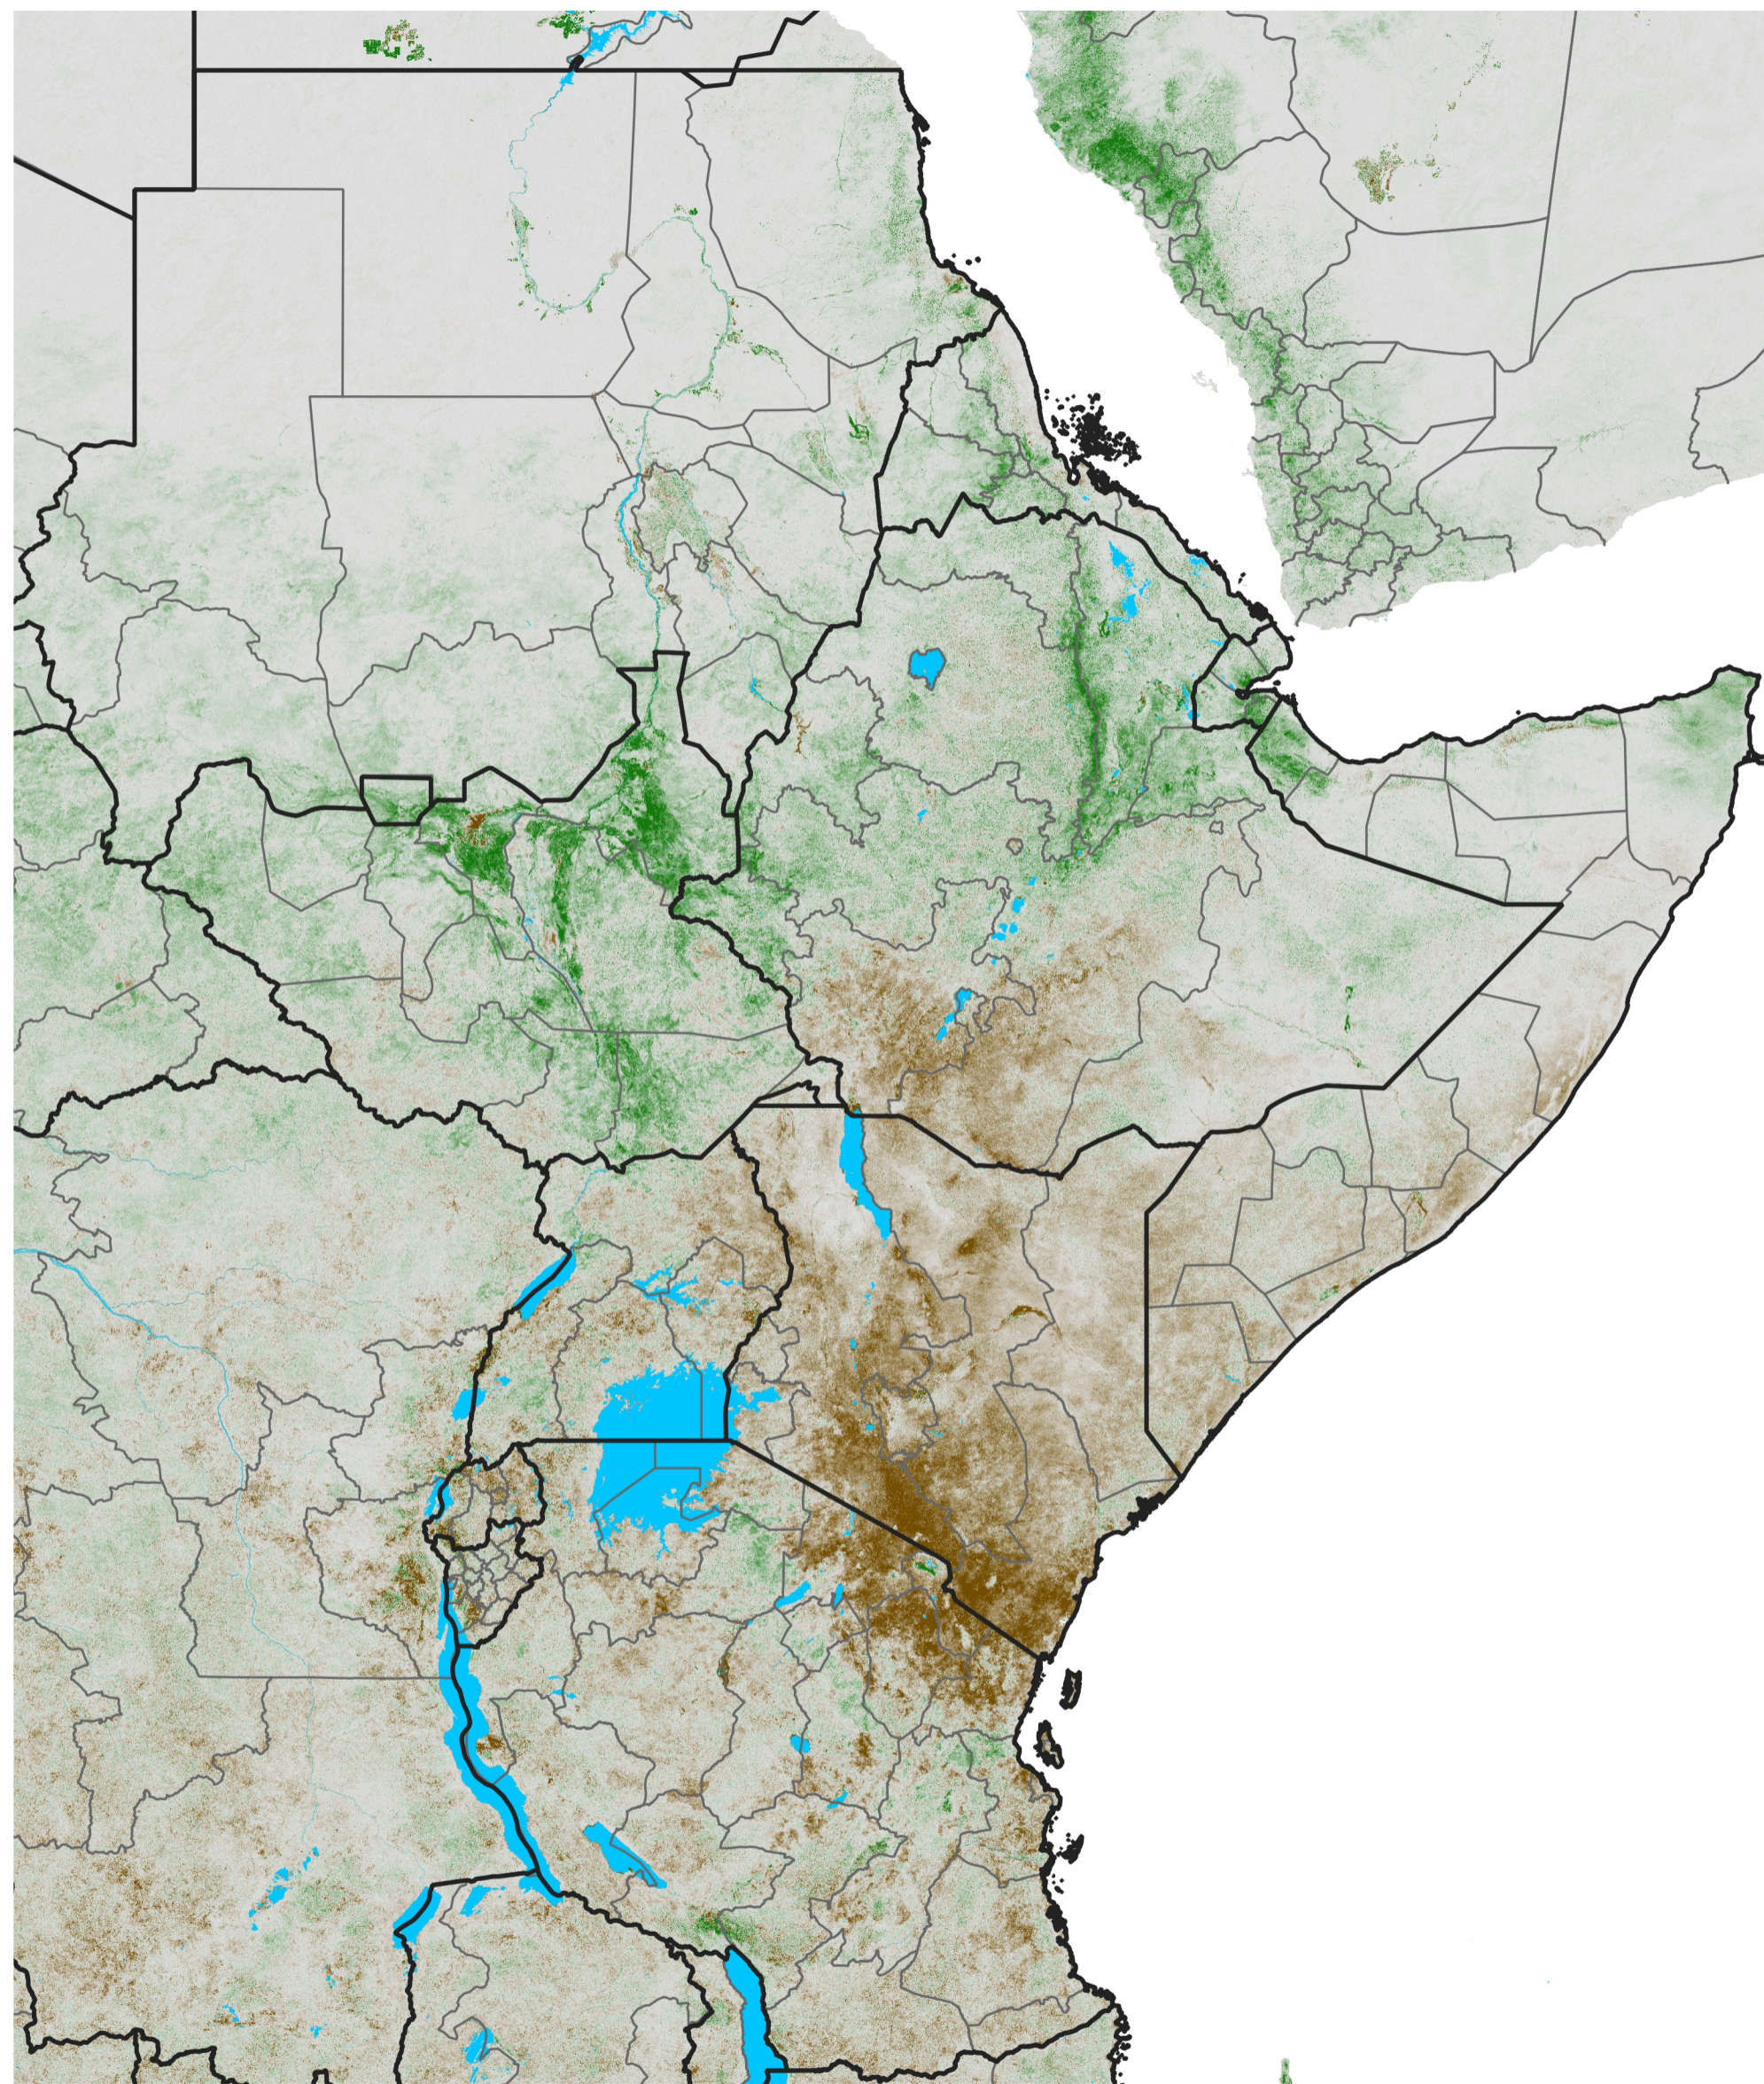

East Africa NDVI Anomaly

2023 minus Mean (2012 - 2021)

Period 14 / Mar 01 - 10, 2023

NDVI Anomaly

< -0.3 -0.2 -0.1 -0.05 0.05 0.1 0.2 >0.3

Negative

No Difference

Positive