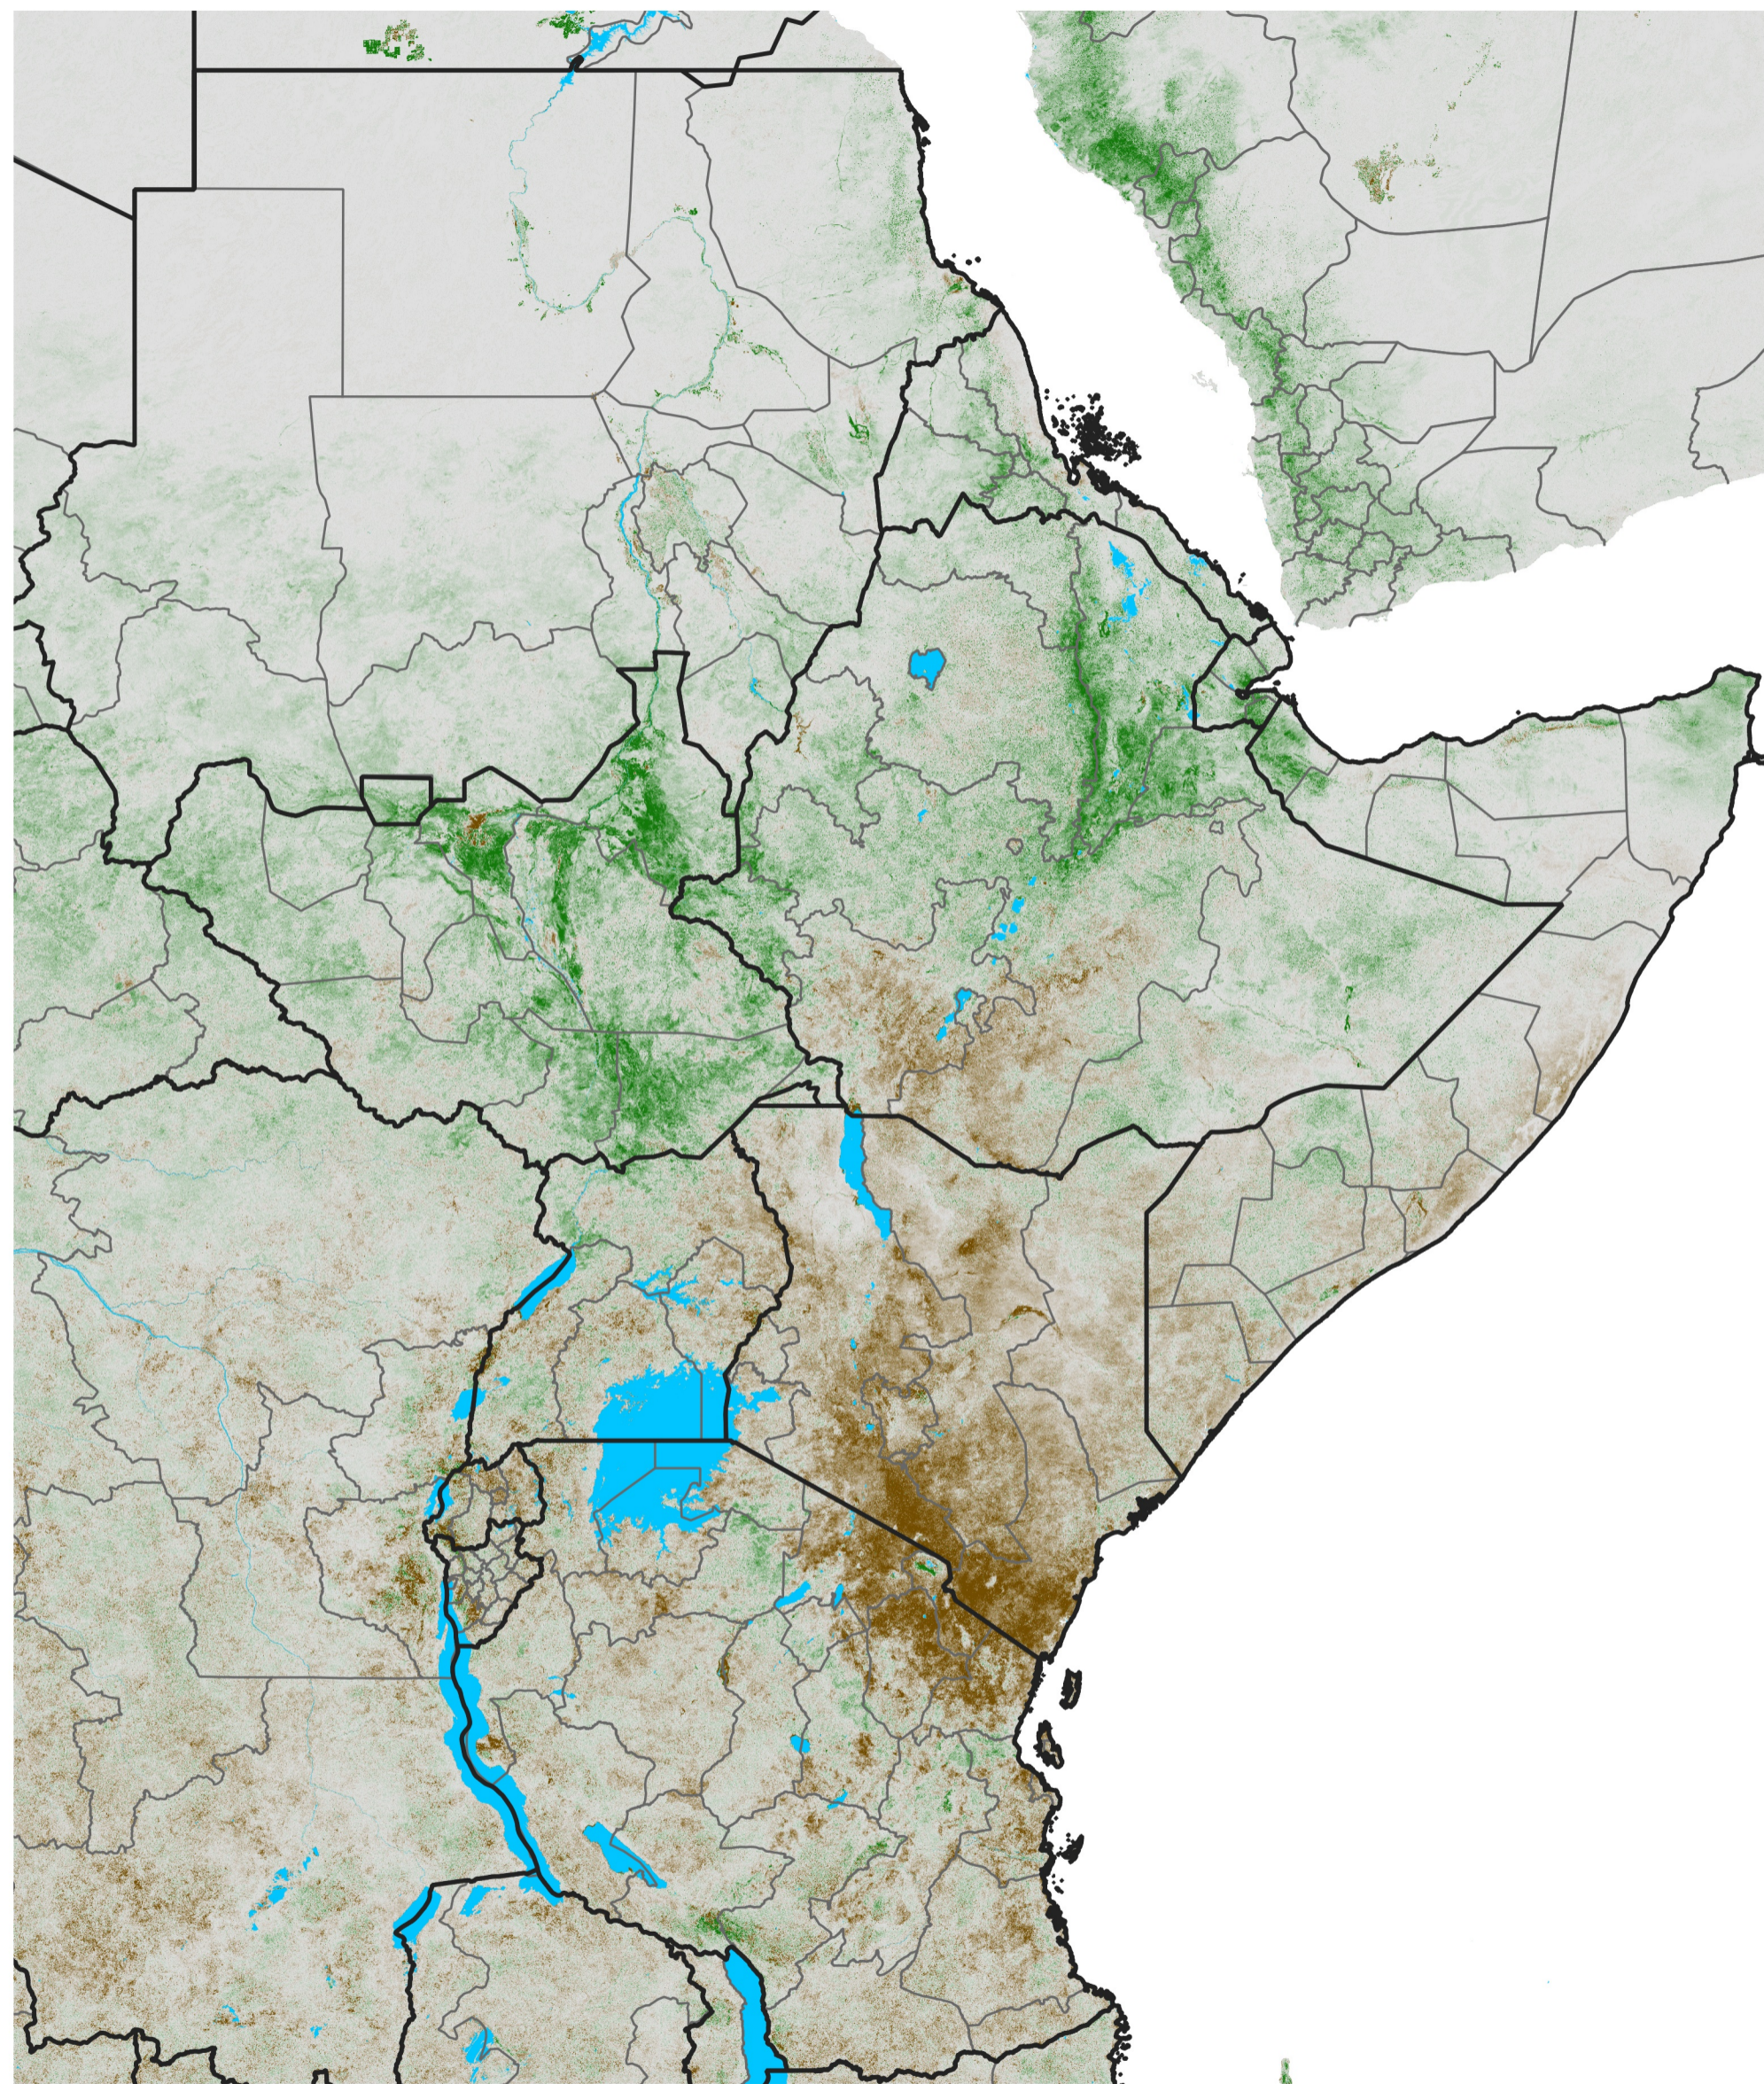

East Africa NDVI Anomaly

2023 minus Mean (2012 - 2021)

Period 15 / Mar 06 - 15, 2023

NDVI Anomaly

< -0.3 -0.2 -0.1 -0.05 0.05 0.1 0.2 >0.3

Negative

No Difference

Positive