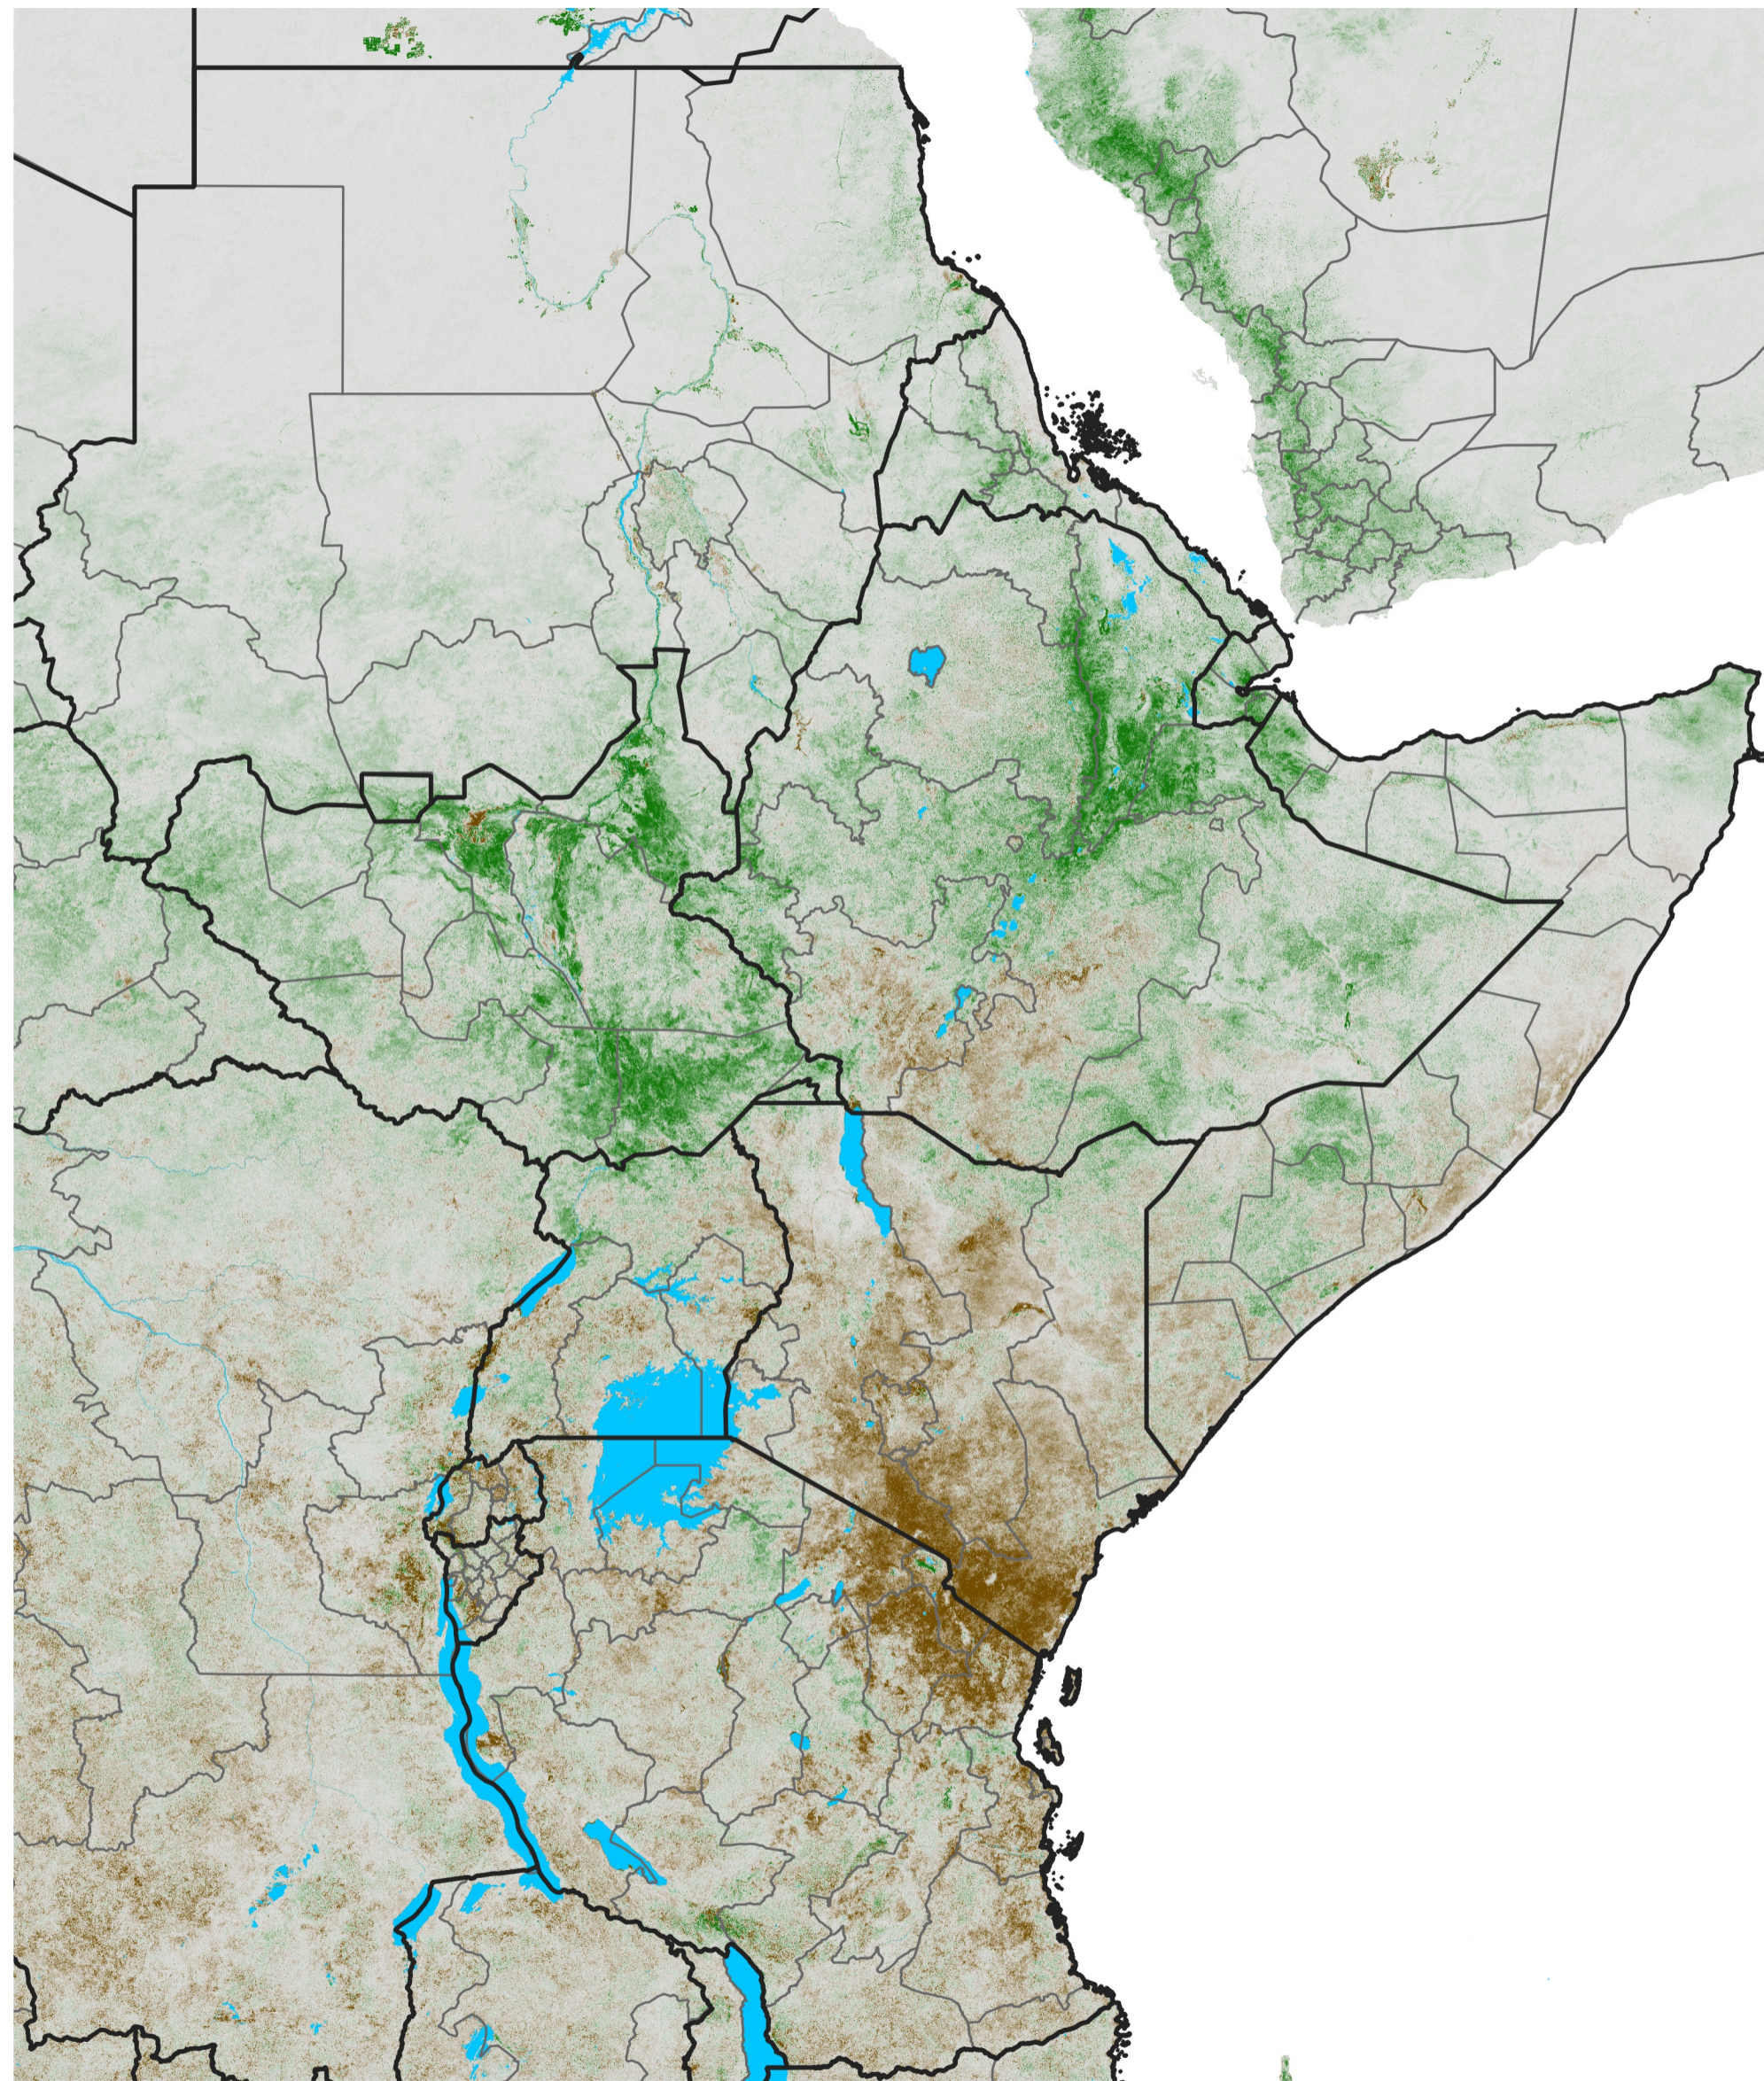

# East Africa NDVI Anomaly

2023 minus Mean (2012 - 2021)

Period 16 / Mar 11 - 20, 2023

## NDVI Anomaly

< -0.3   -0.2   -0.1   -0.05   0.05   0.1   0.2   > 0.3

Negative

No Difference

Positive