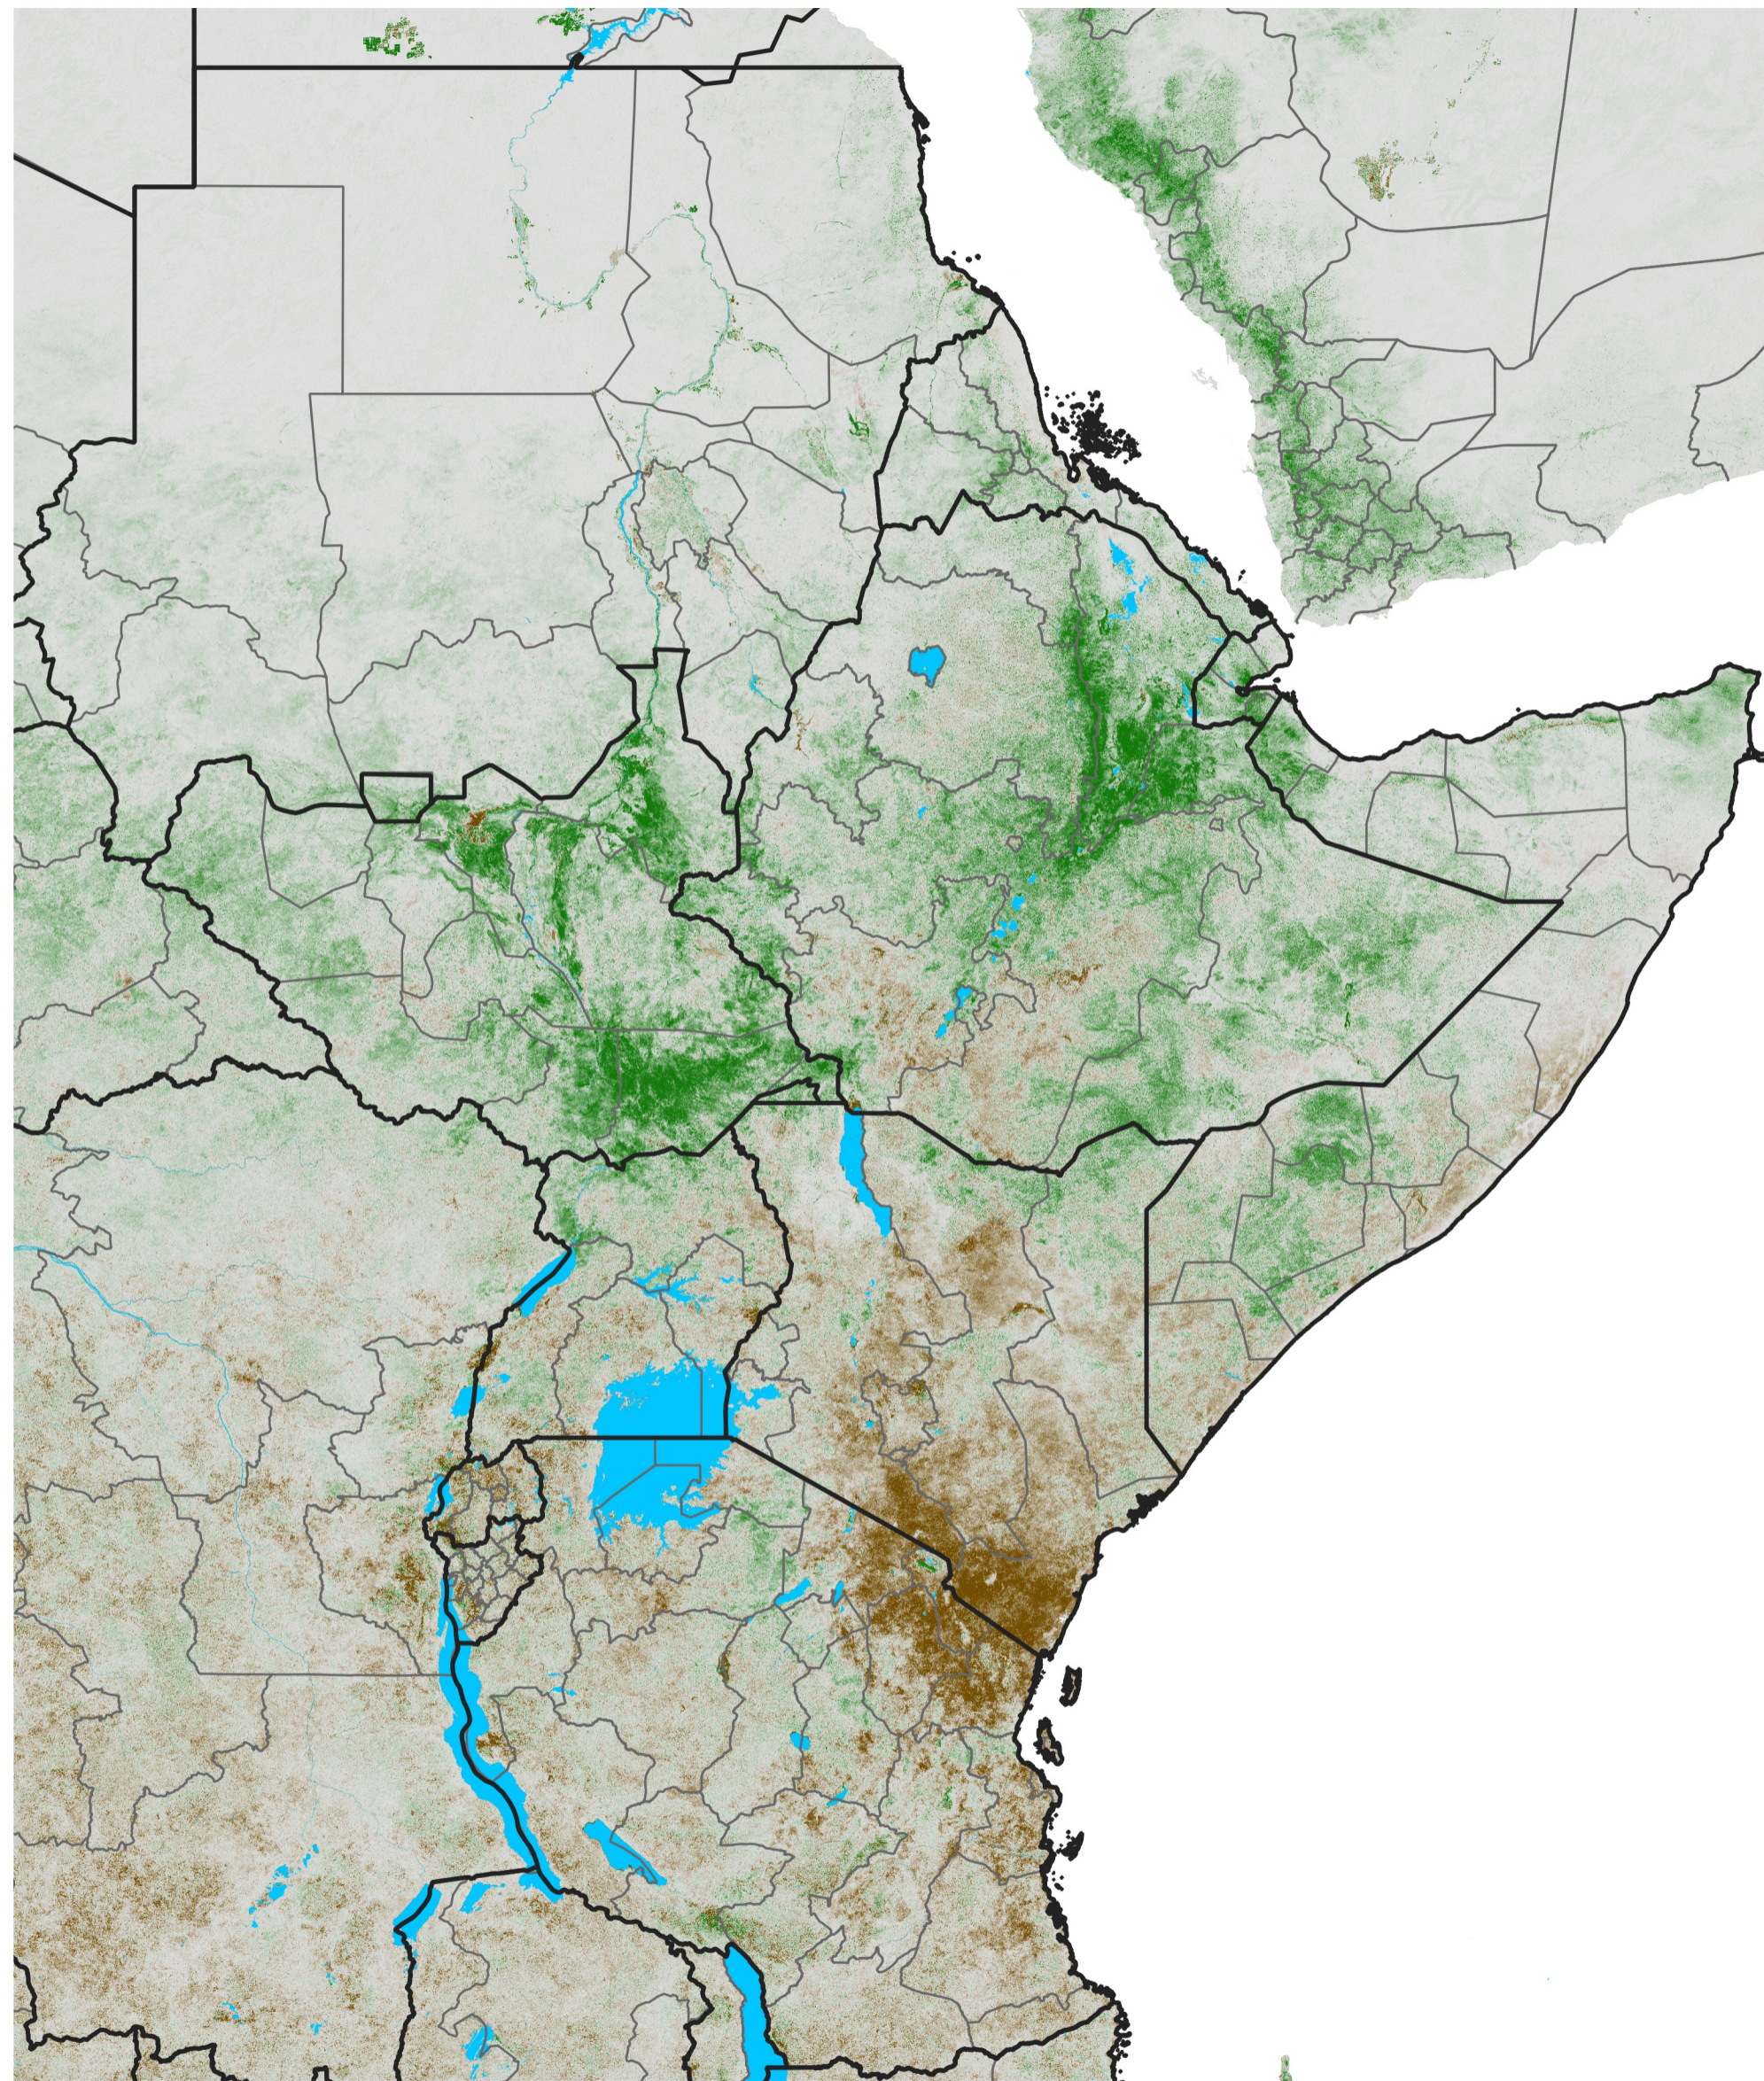

East Africa NDVI Anomaly

2023 minus Mean (2012 - 2021)

Period 17 / Mar 16 - 25, 2023

NDVI Anomaly

< -0.3 -0.2 -0.1 -0.05 0.05 0.1 0.2 >0.3

Negative

No Difference

Positive