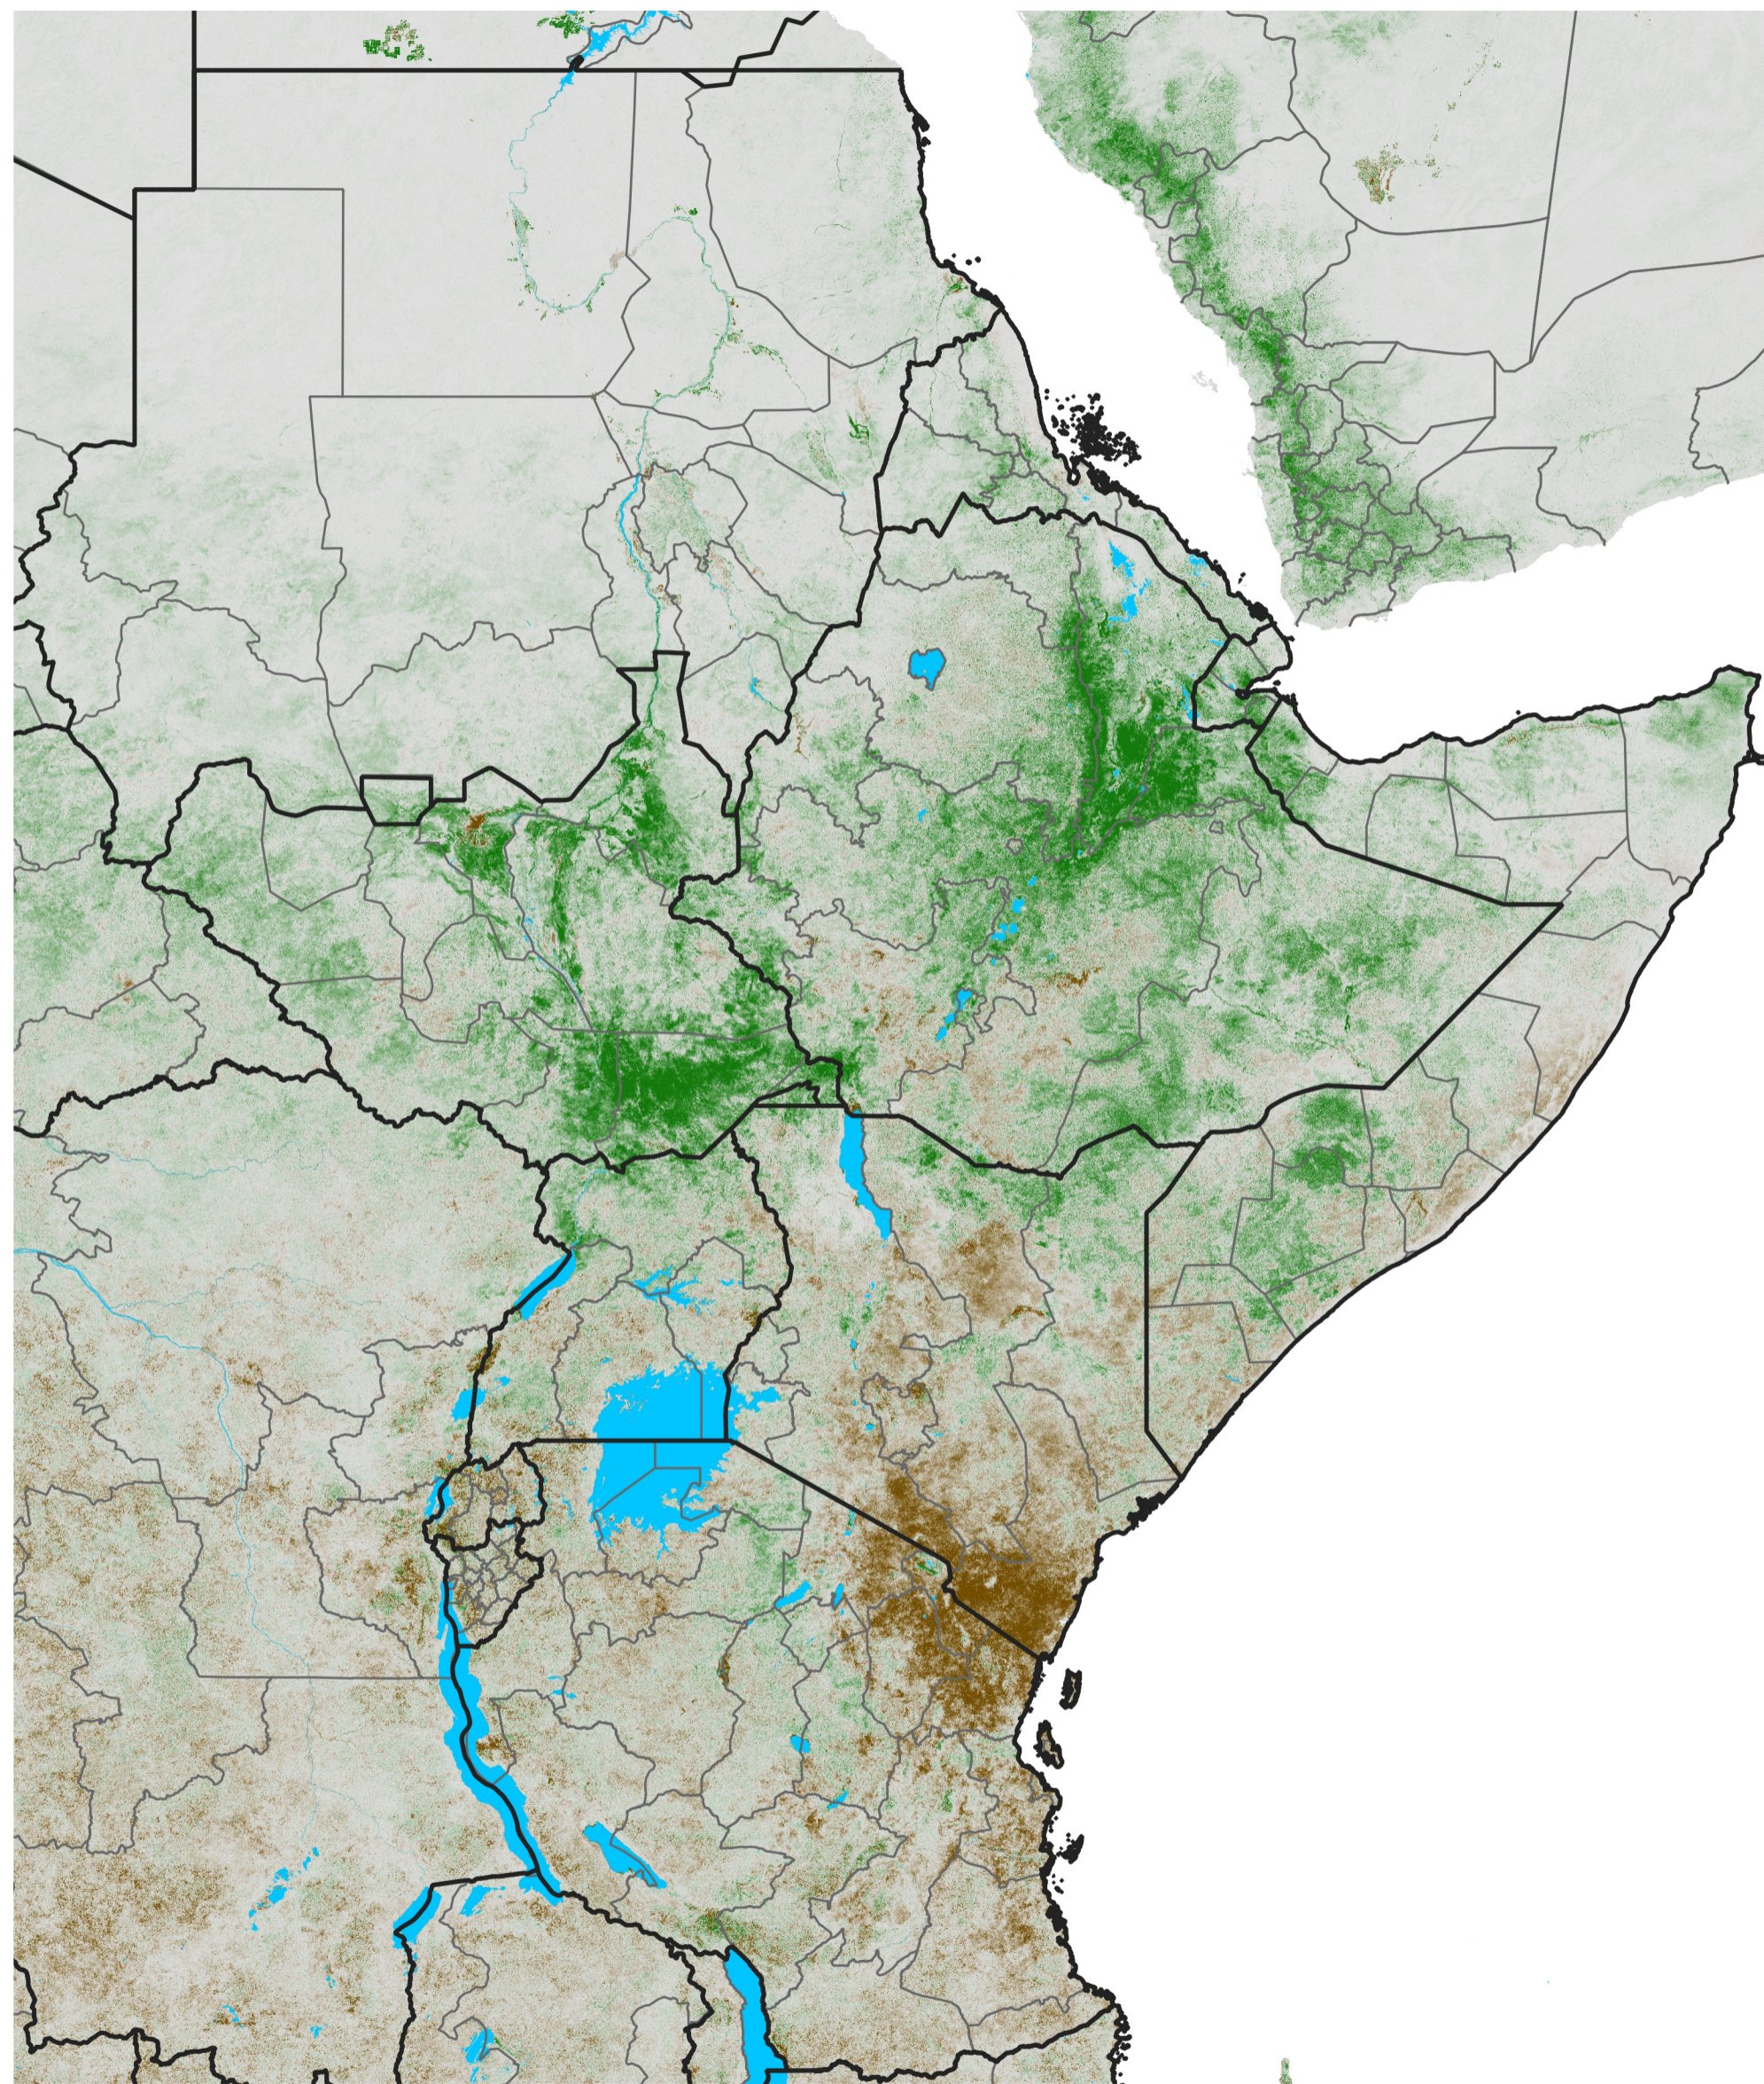

East Africa NDVI Anomaly

2023 minus Mean (2012 - 2021)

Period 18 / Mar 21 - 31, 2023

NDVI Anomaly

< -0.3 -0.2 -0.1 -0.05 0.05 0.1 0.2 >0.3

Negative

No Difference

Positive