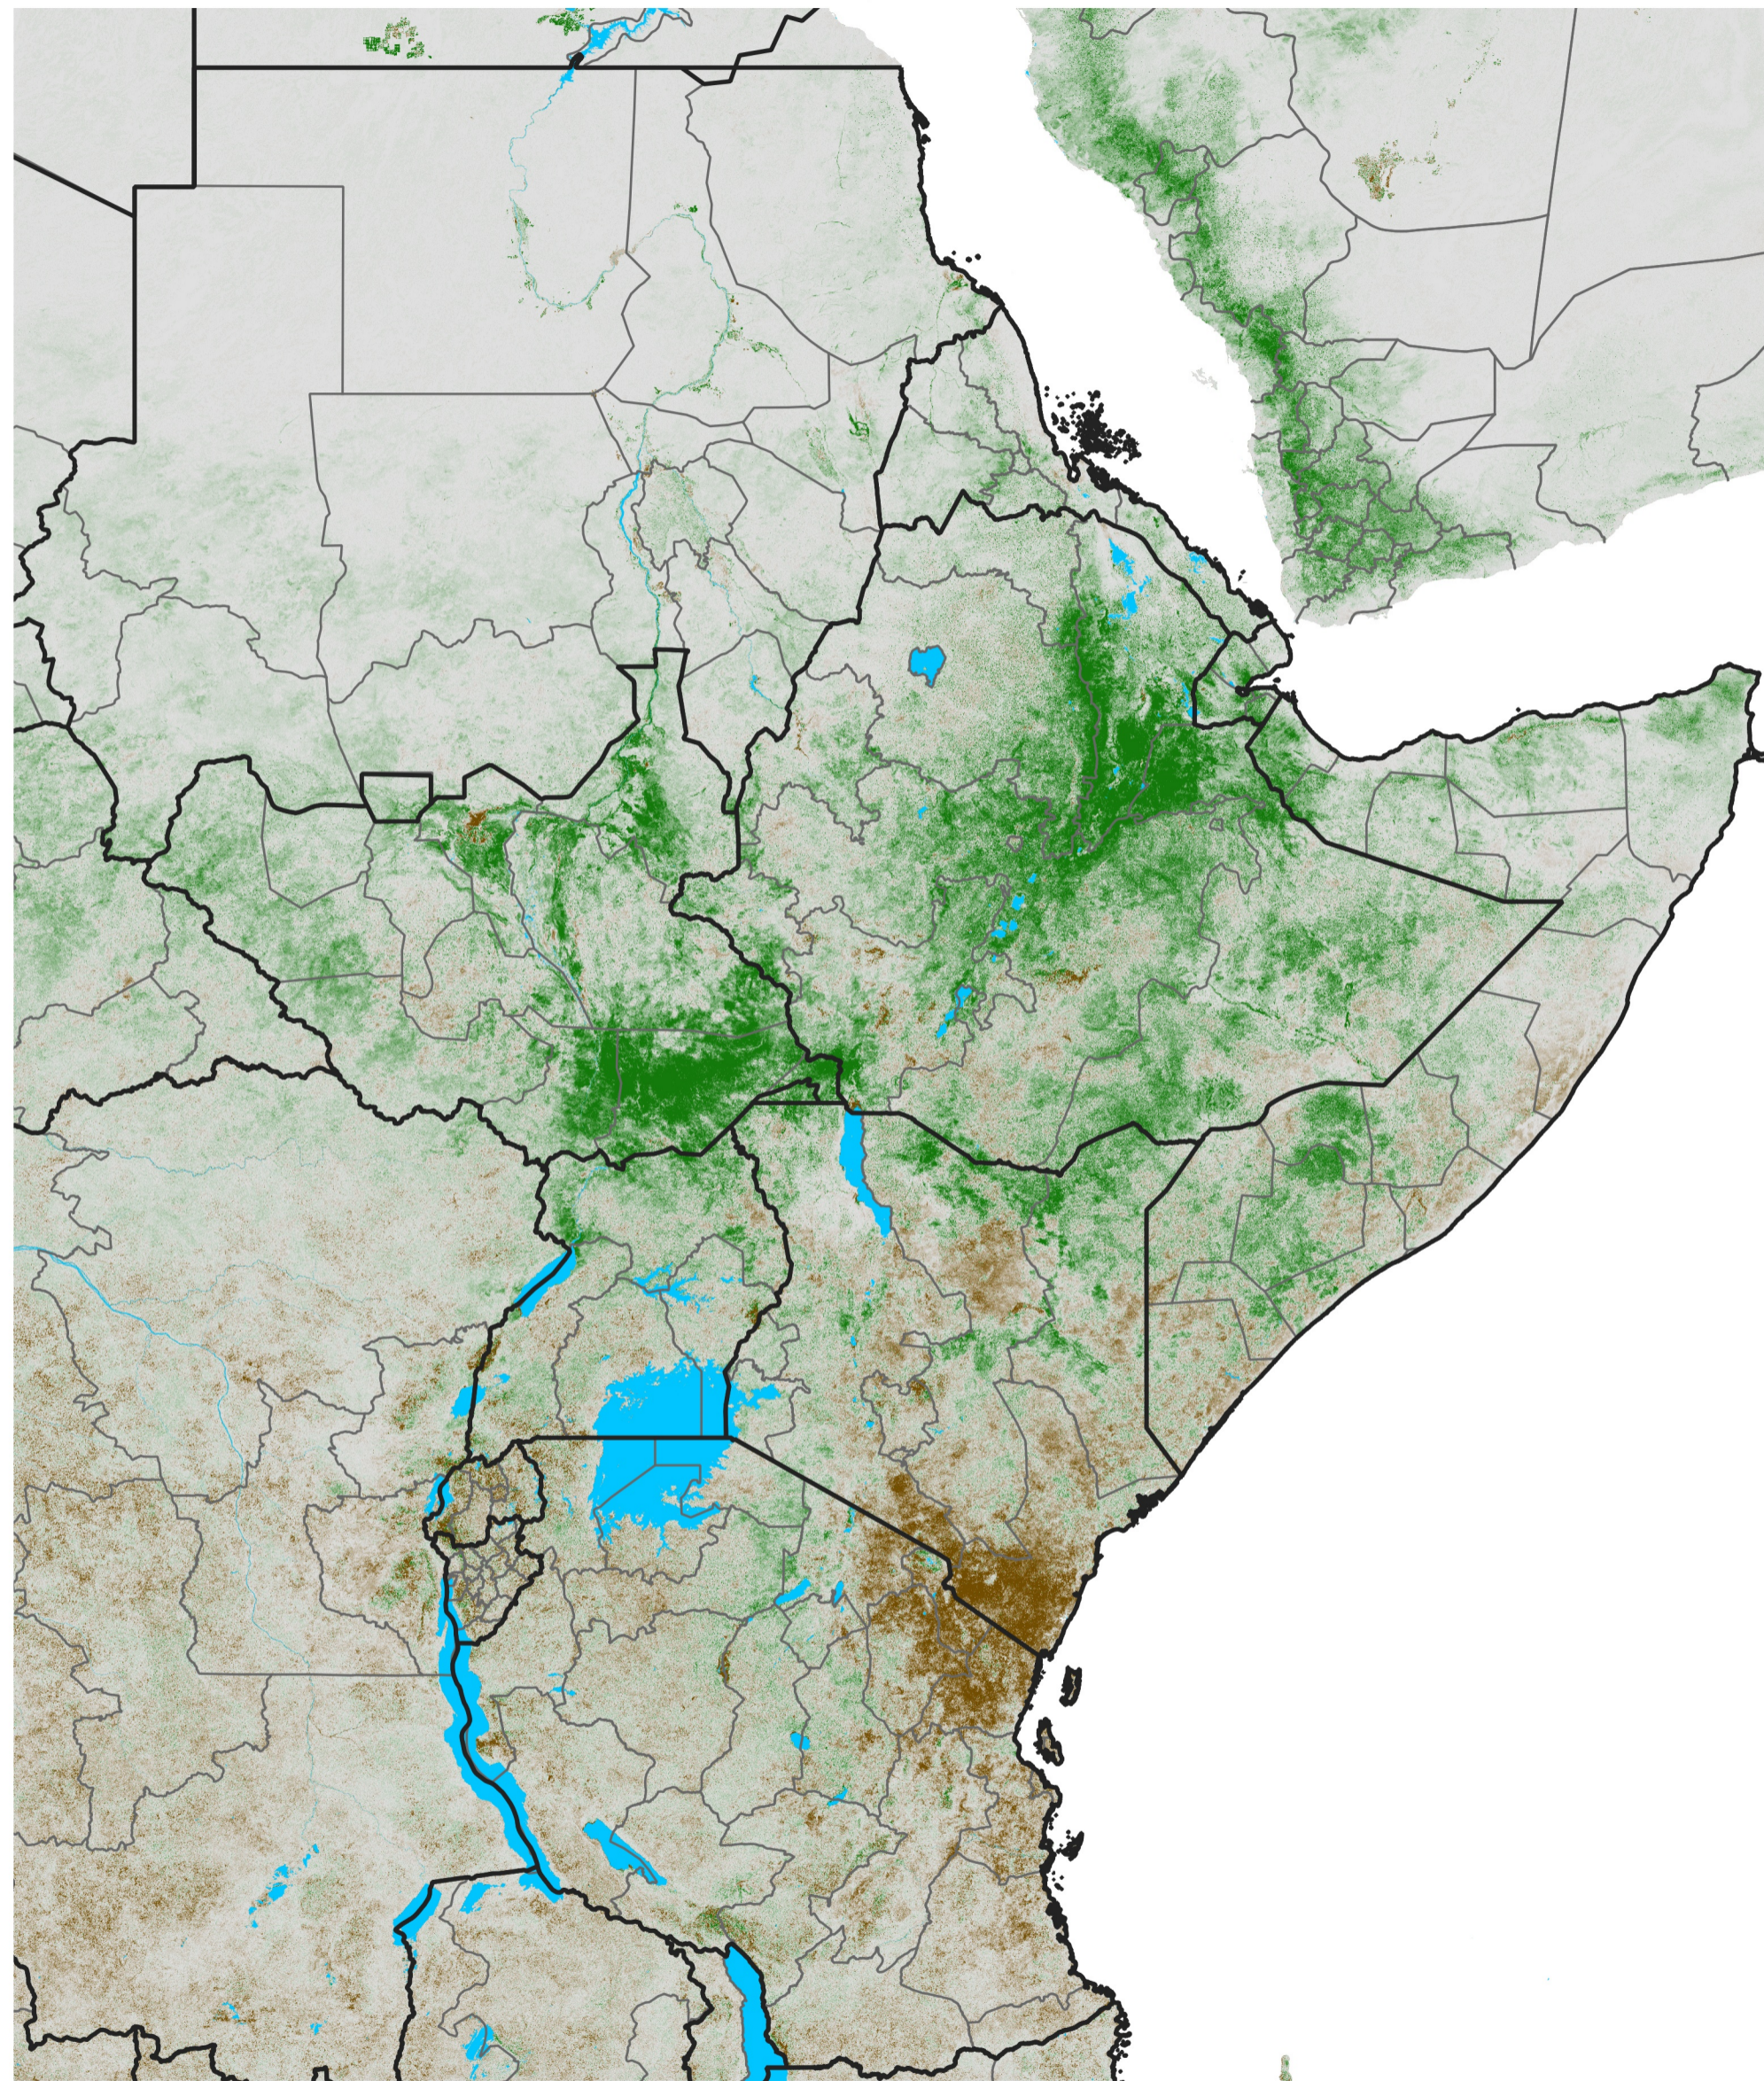

East Africa NDVI Anomaly

2023 minus Mean (2012 - 2021)

Period 20 / Apr 01 - 10, 2023

NDVI Anomaly

< -0.3 -0.2 -0.1 -0.05 0.05 0.1 0.2 >0.3

Negative

No Difference

Positive