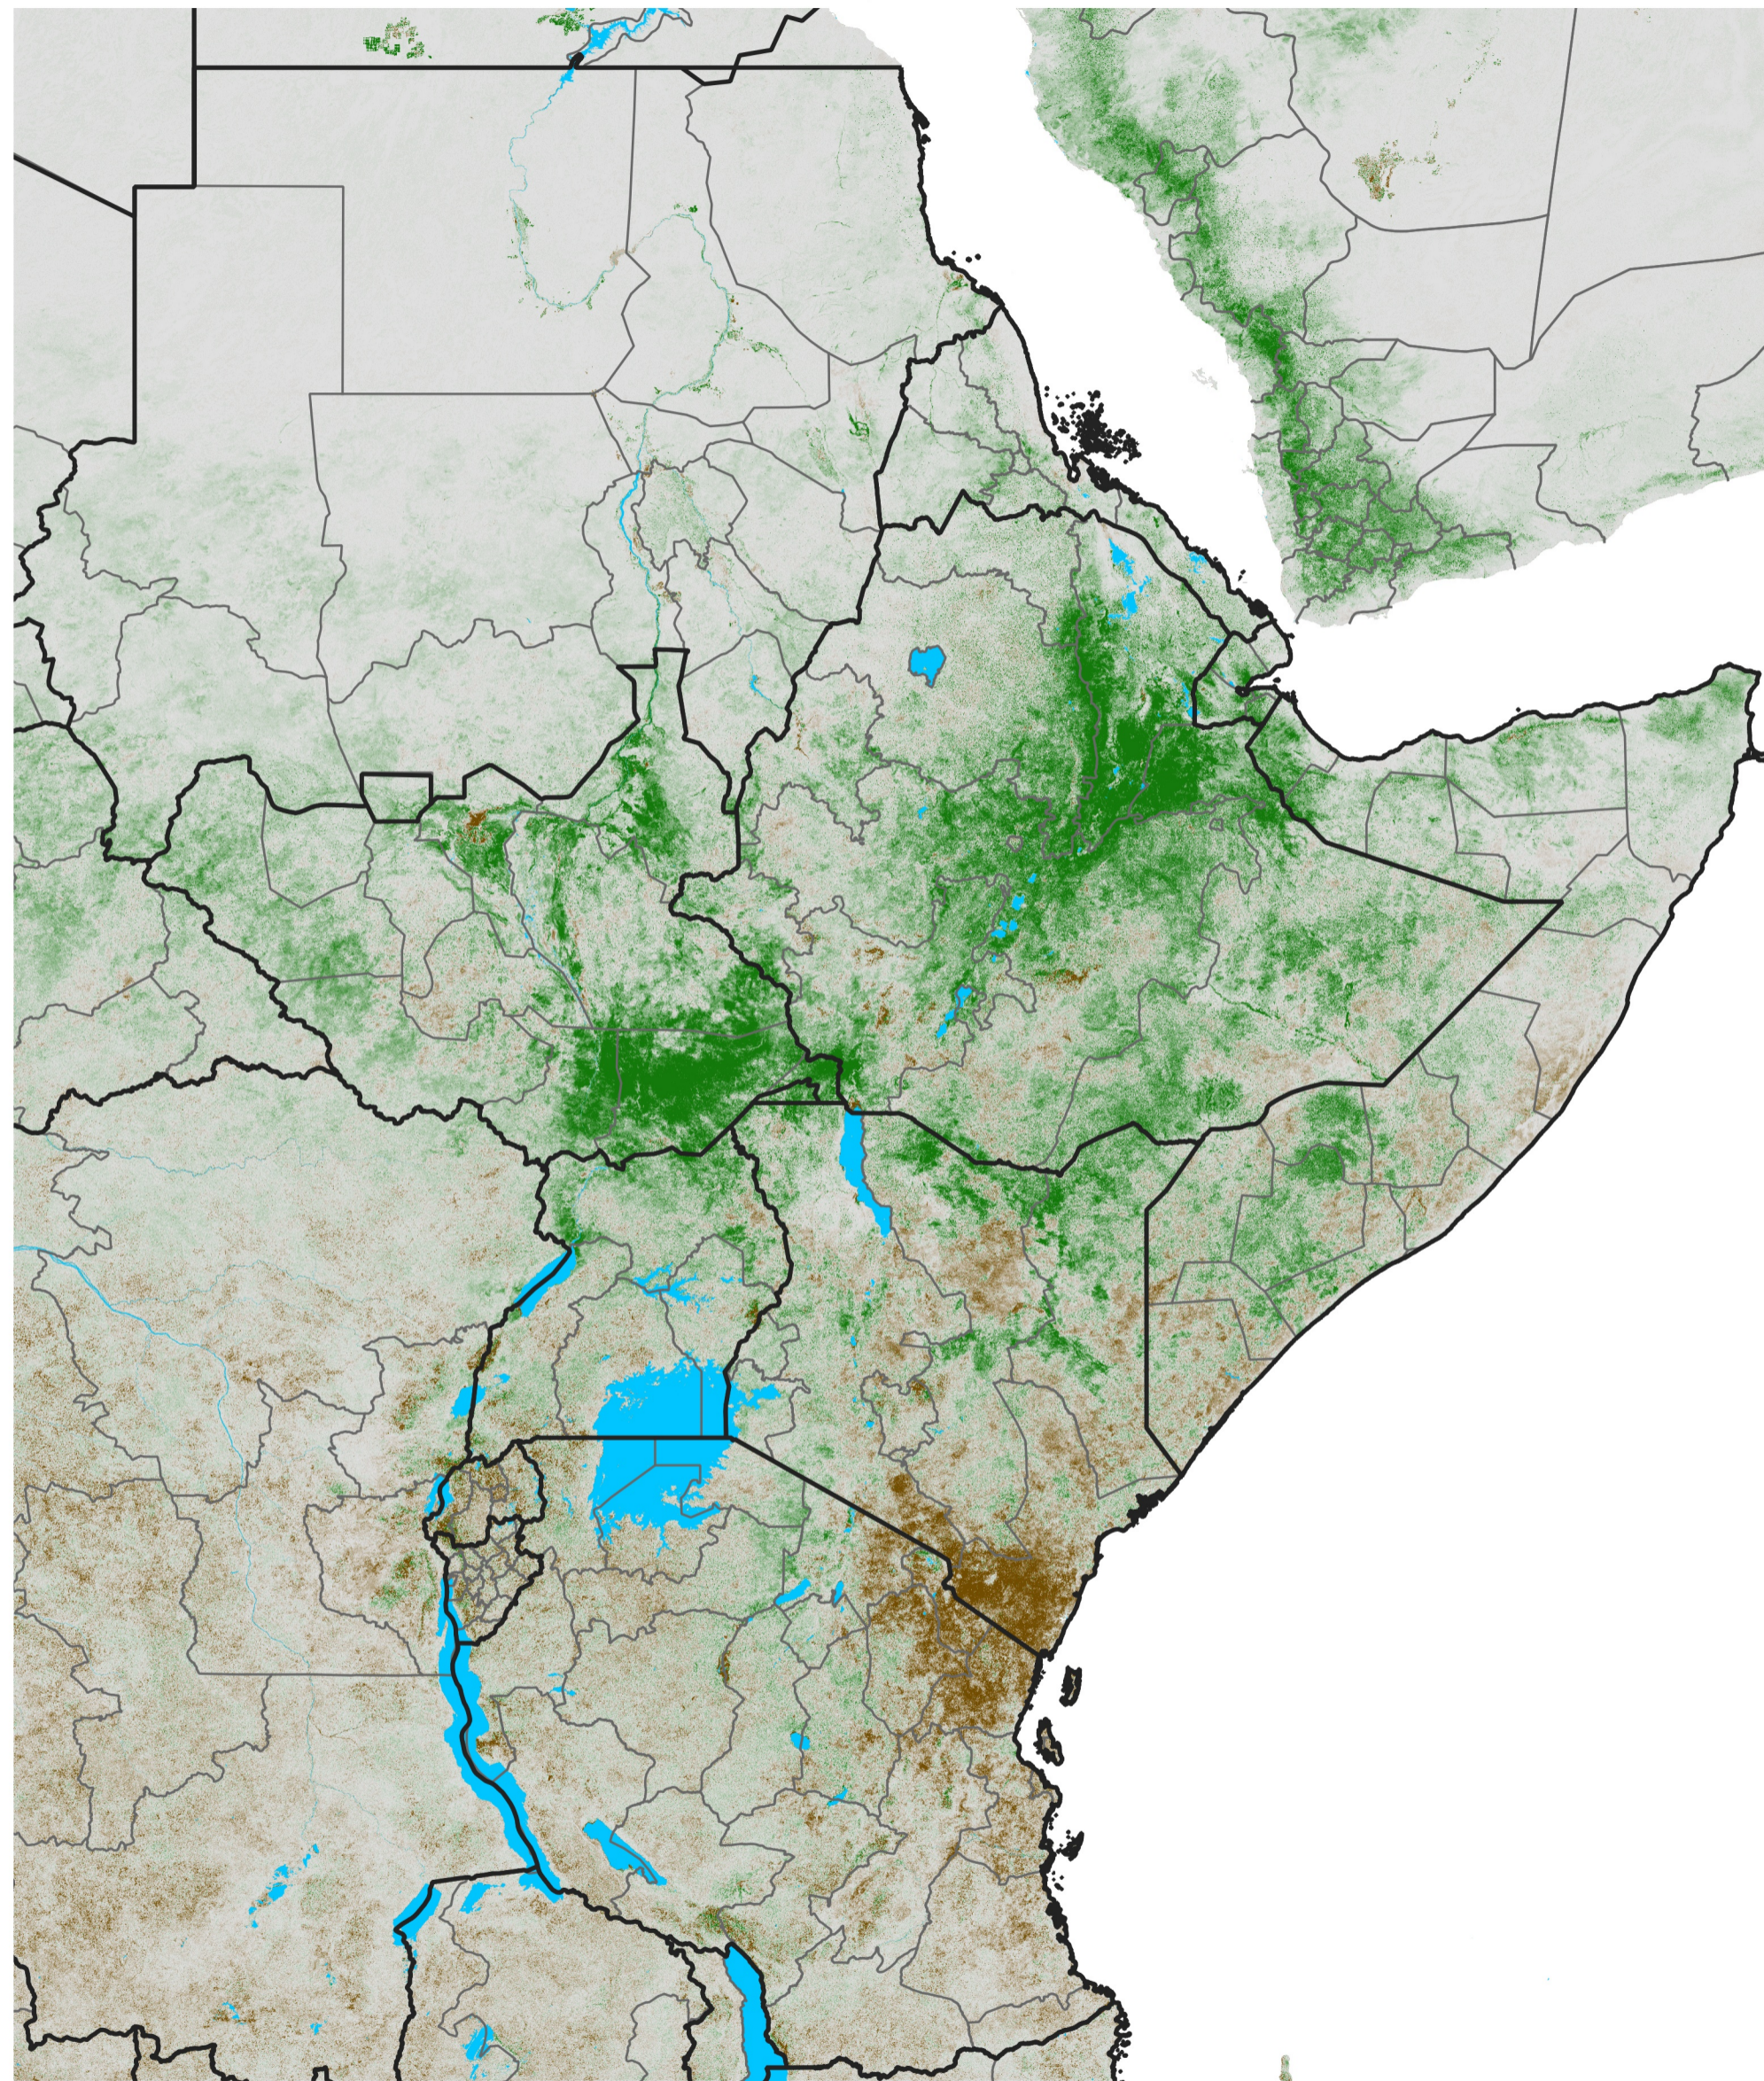

East Africa NDVI Anomaly

2023 minus Mean (2012 - 2021)

Period 21 / Apr 06 - 15, 2023

NDVI Anomaly

< -0.3 -0.2 -0.1 -0.05 0.05 0.1 0.2 >0.3

Negative

No Difference

Positive