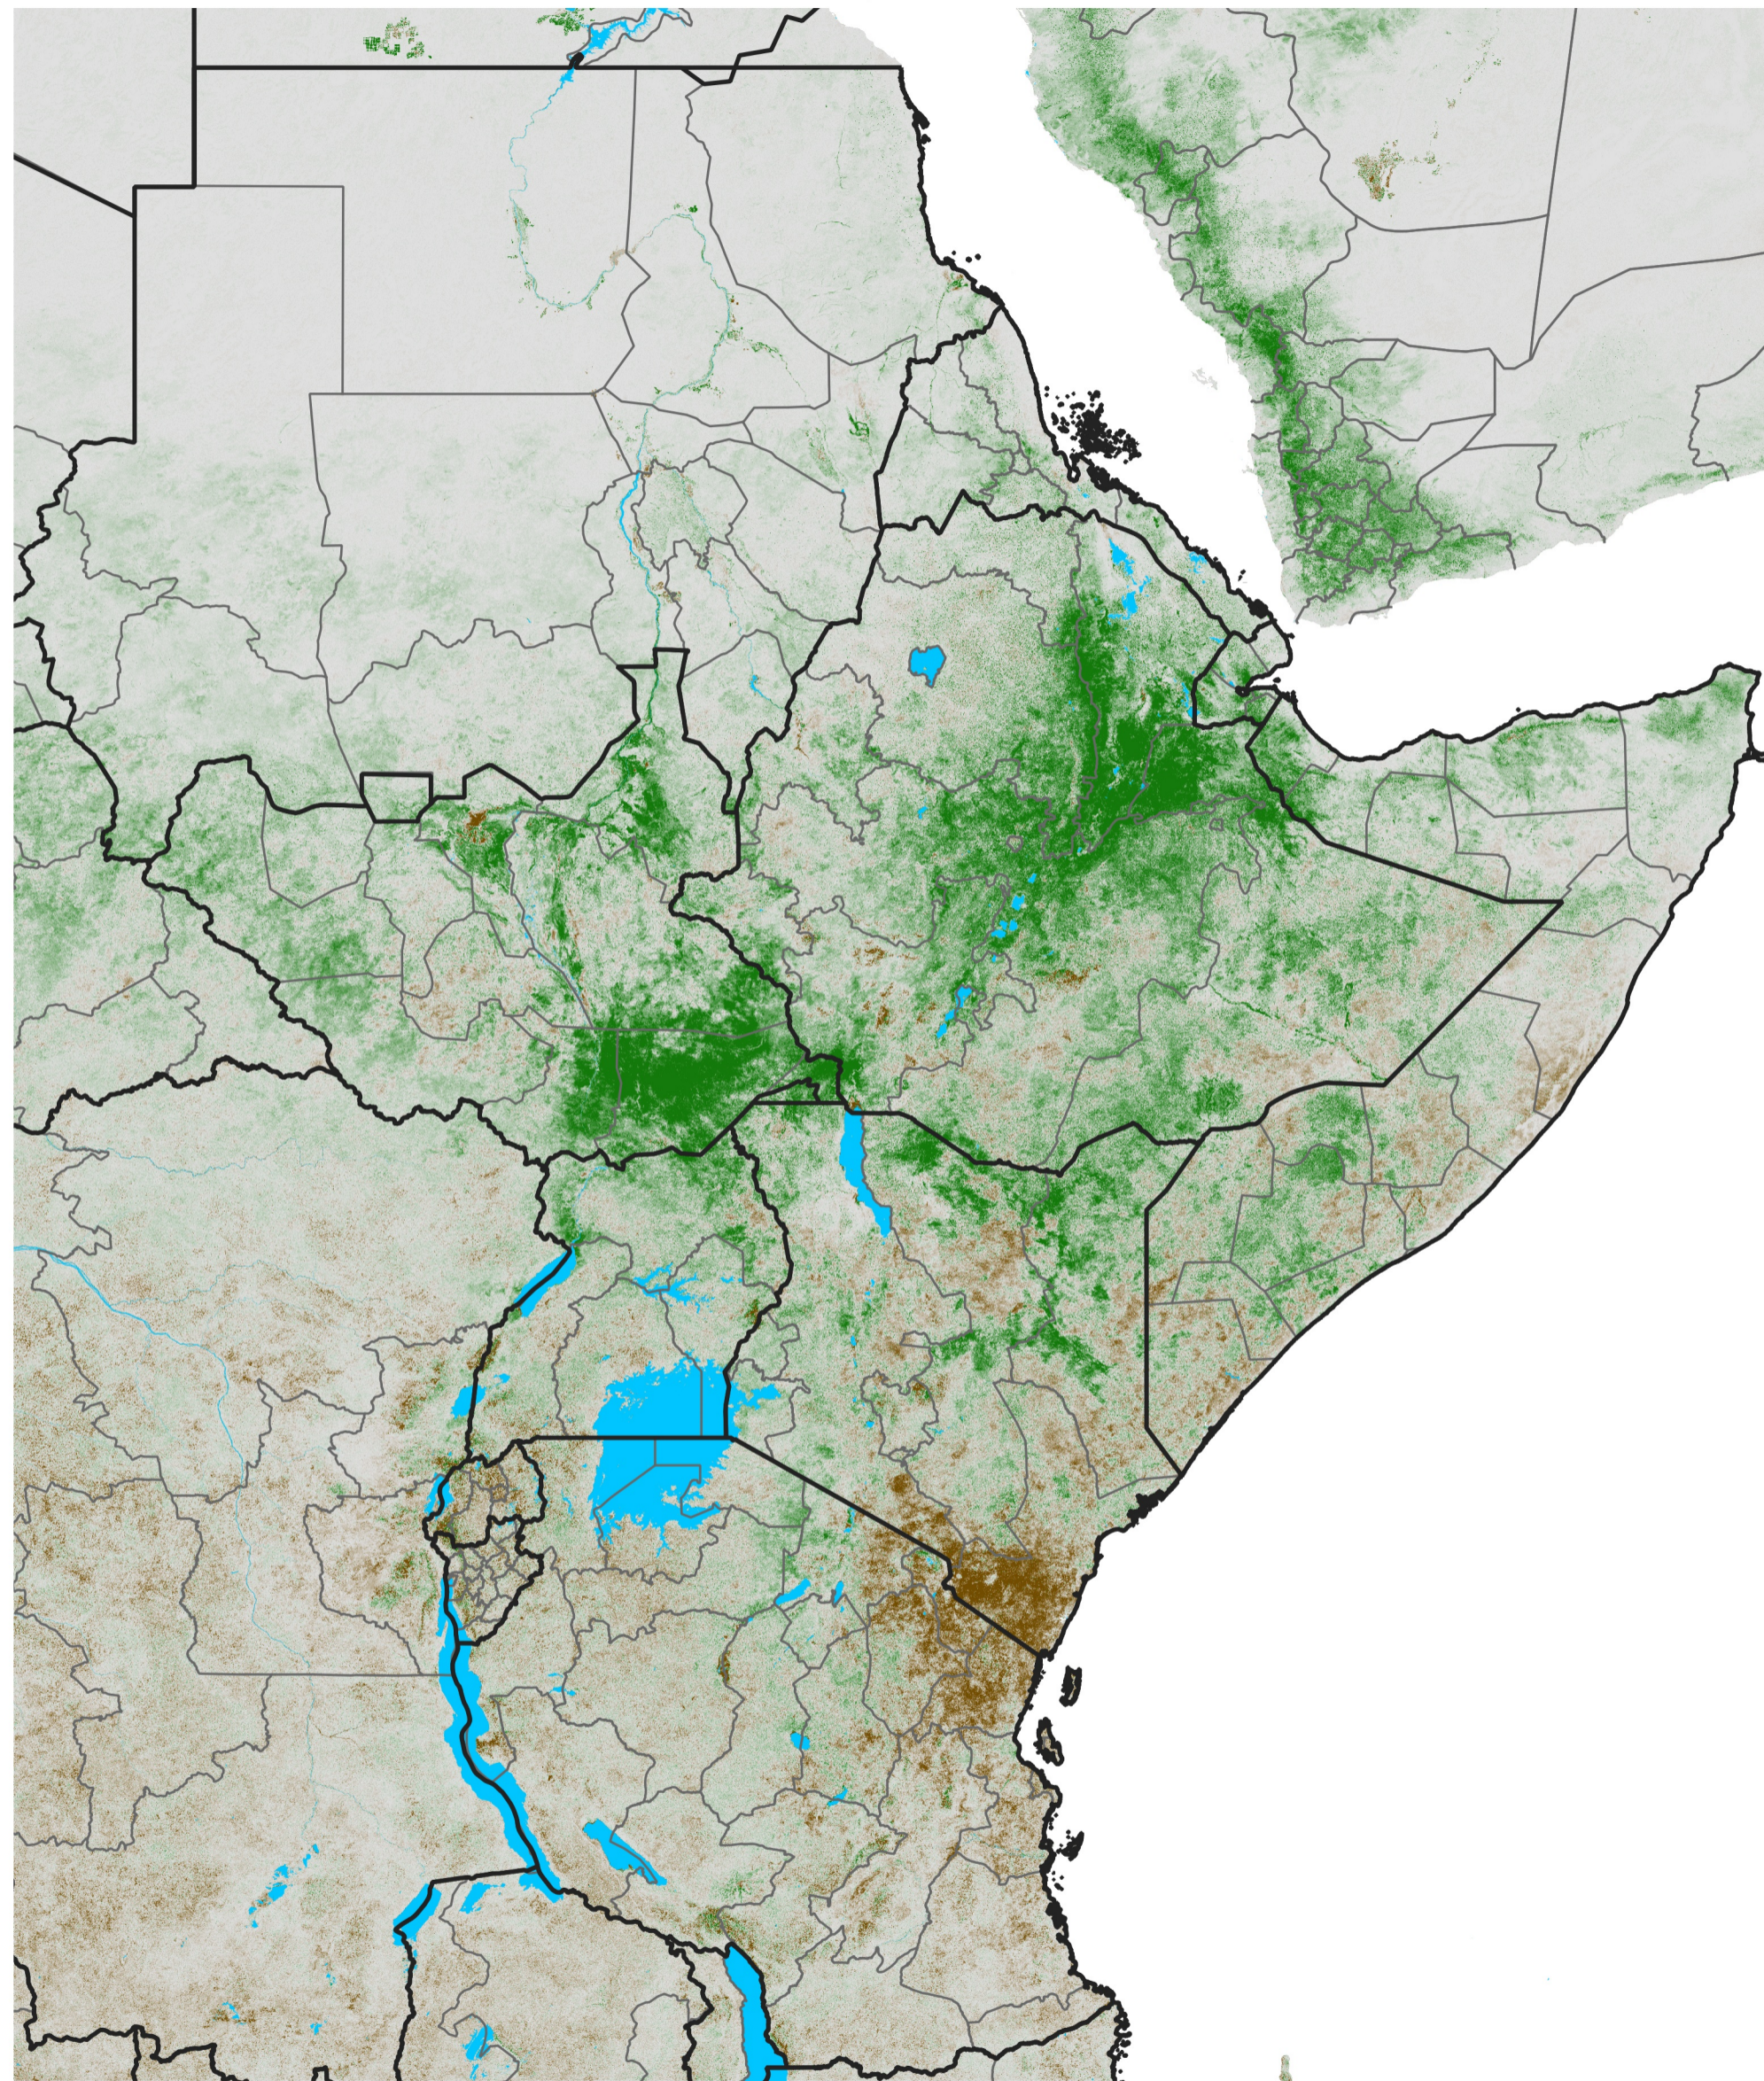

# East Africa NDVI Anomaly

2023 minus Mean (2012 - 2021)

Period 22 / Apr 11 - 20, 2023

## NDVI Anomaly

< -0.3   -0.2   -0.1   -0.05   0.05   0.1   0.2   >0.3

Negative

No Difference

Positive