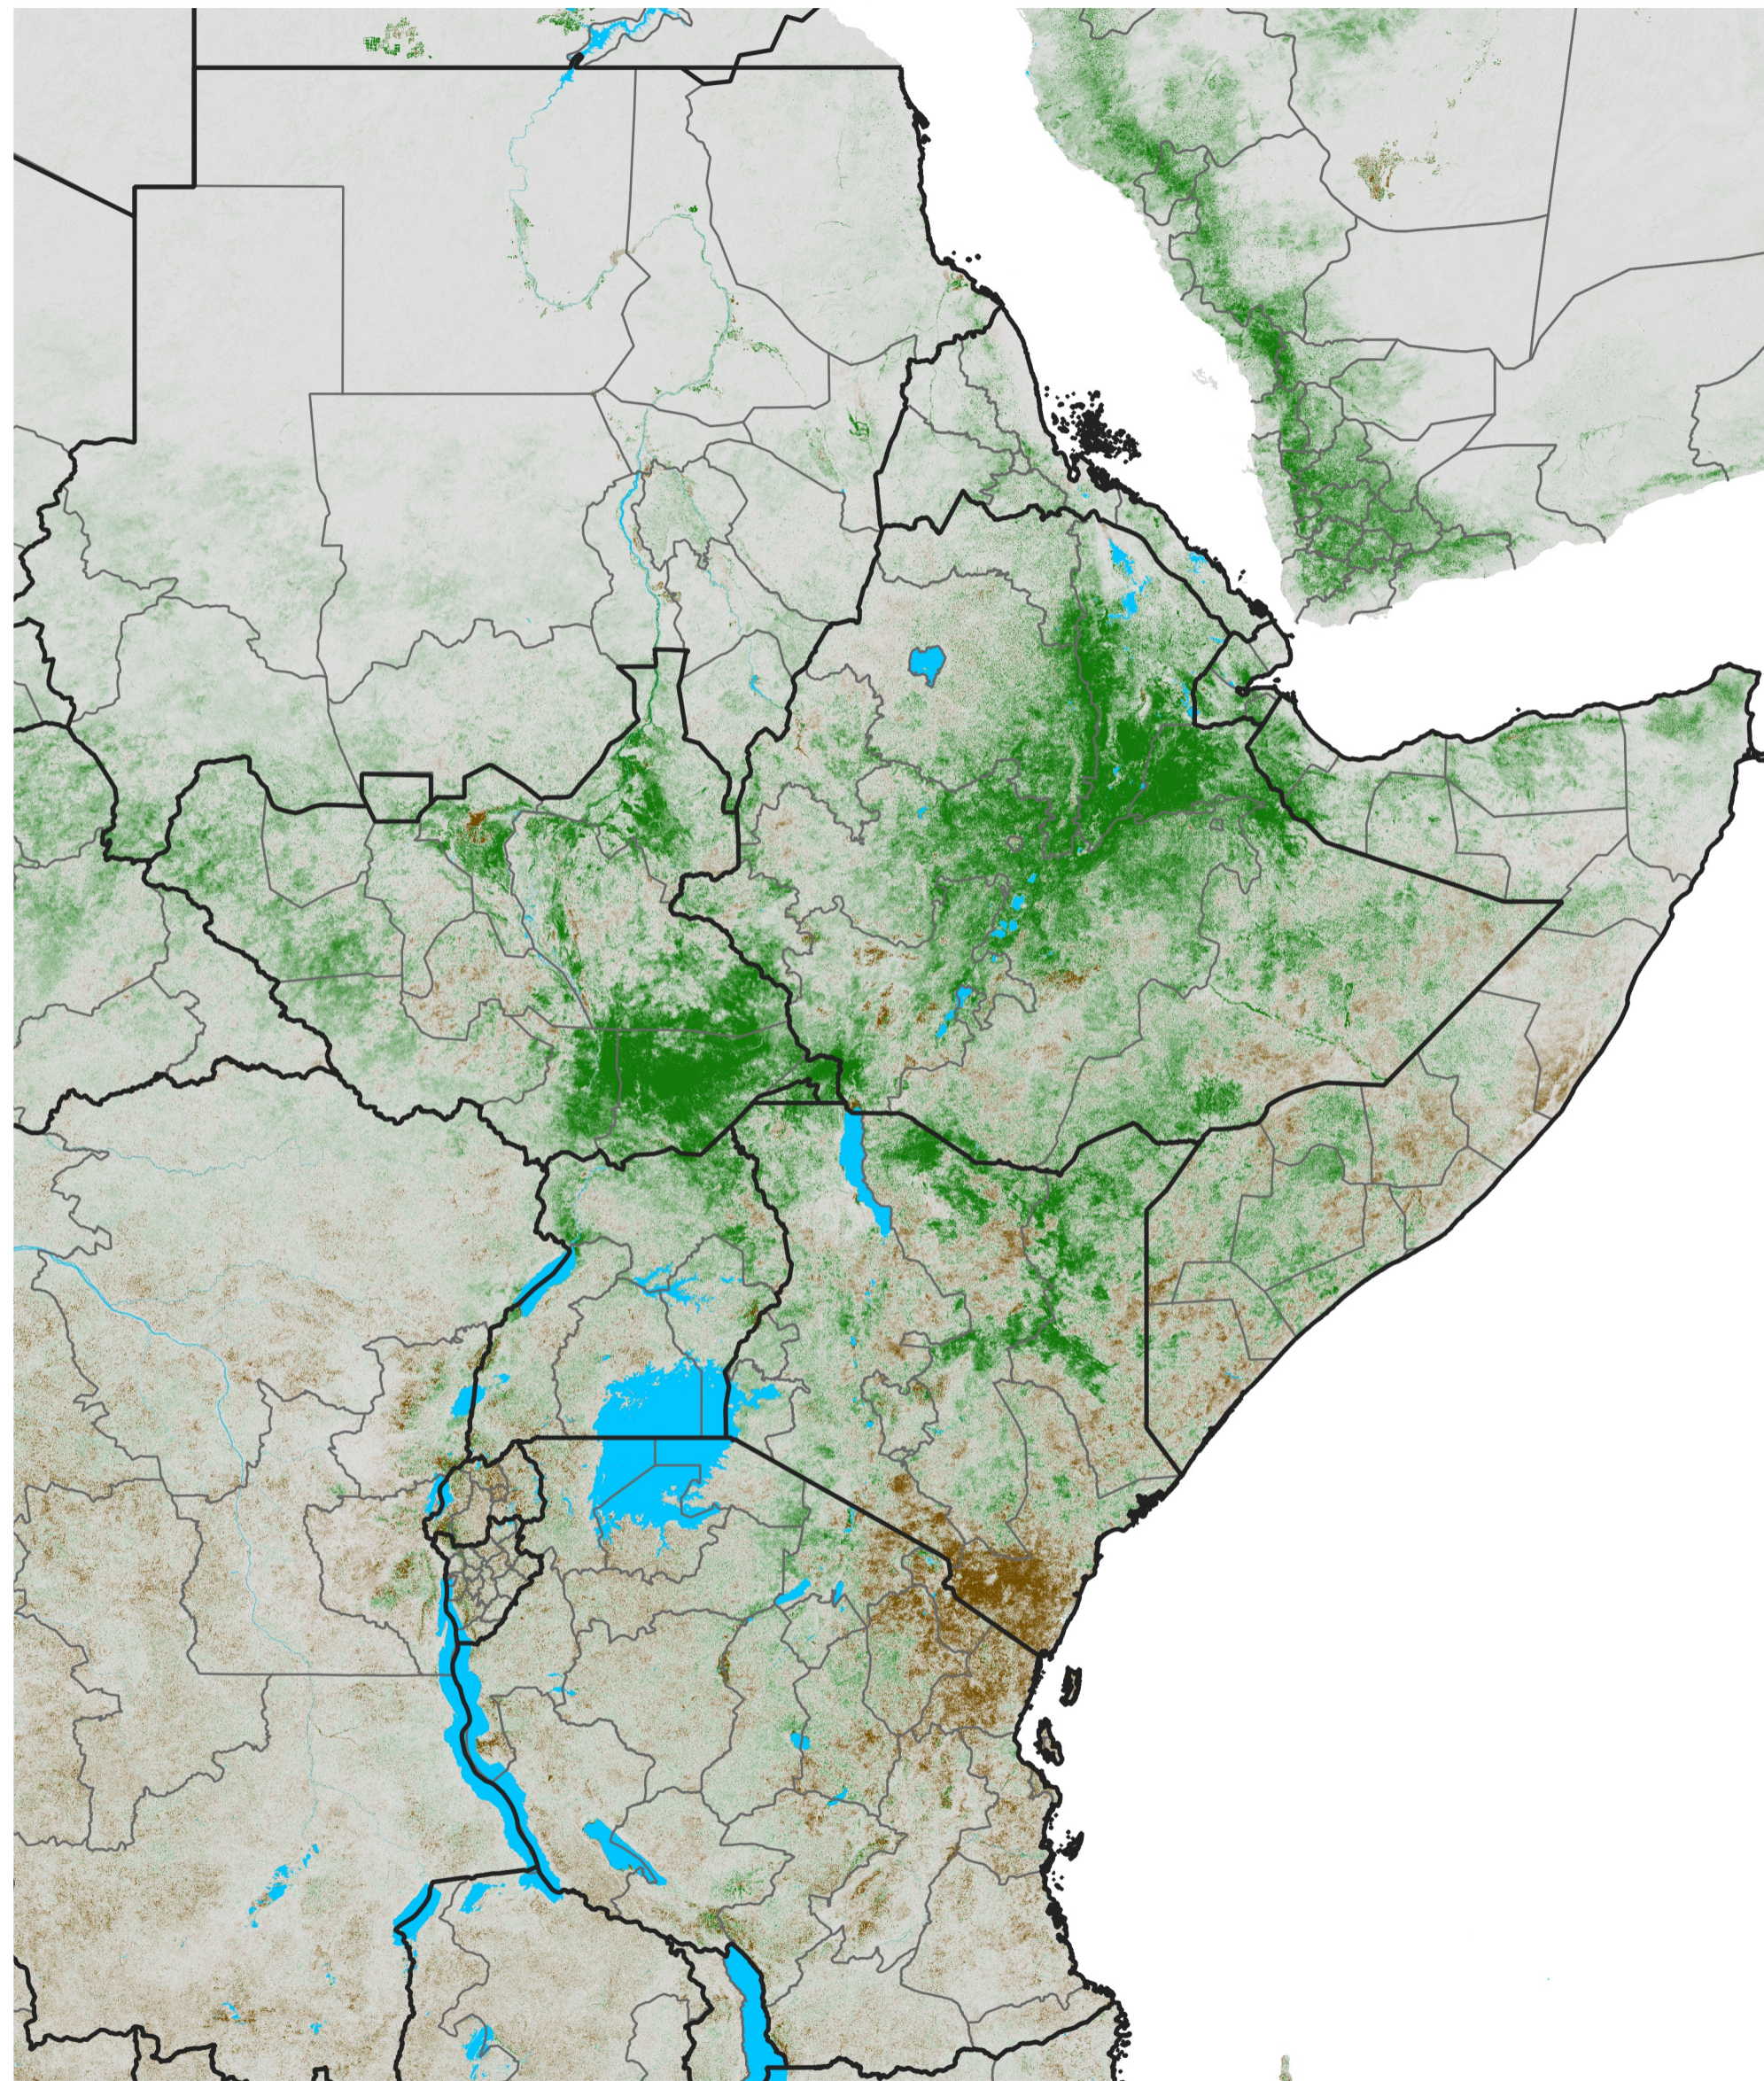

East Africa NDVI Anomaly

2023 minus Mean (2012 - 2021)

Period 23 / Apr 16 - 25, 2023

NDVI Anomaly

< -0.3 -0.2 -0.1 -0.05 0.05 0.1 0.2 >0.3

Negative

No Difference

Positive