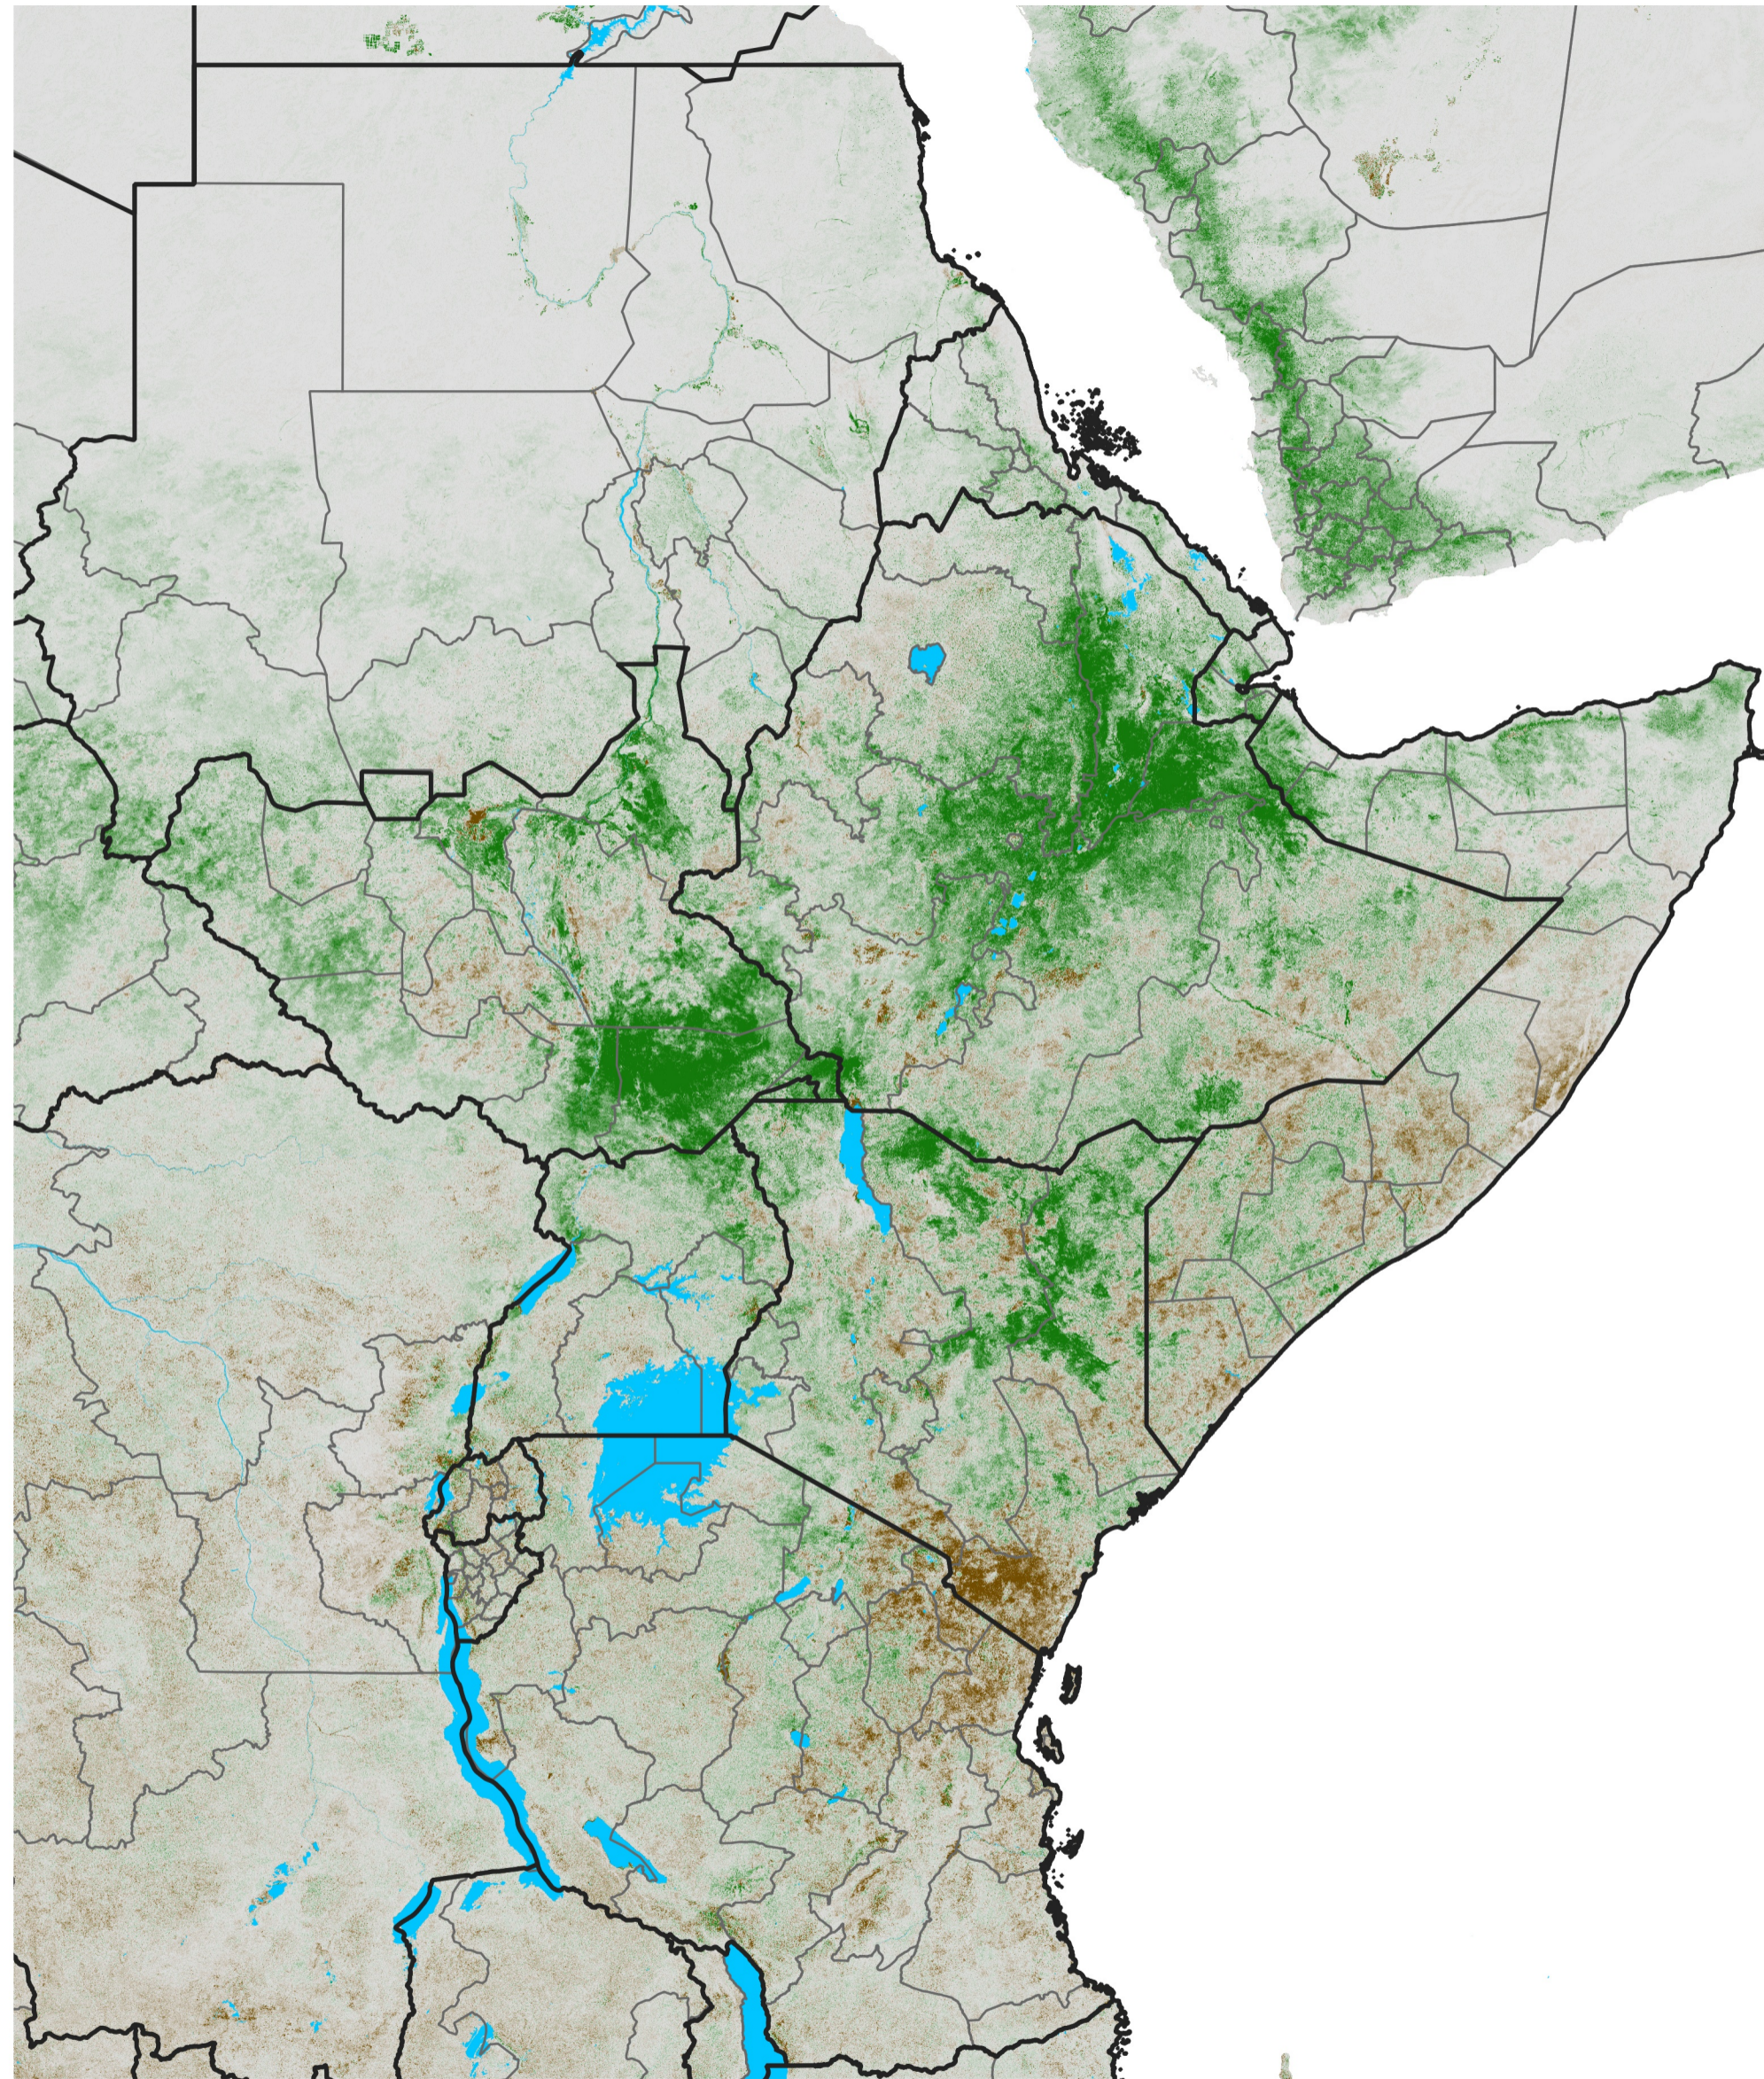

# East Africa NDVI Anomaly

2023 minus Mean (2012 - 2021)

Period 24 / Apr 21 - 30, 2023

## NDVI Anomaly

< -0.3   -0.2   -0.1   -0.05   0.05   0.1   0.2   >0.3

Negative

No Difference

Positive