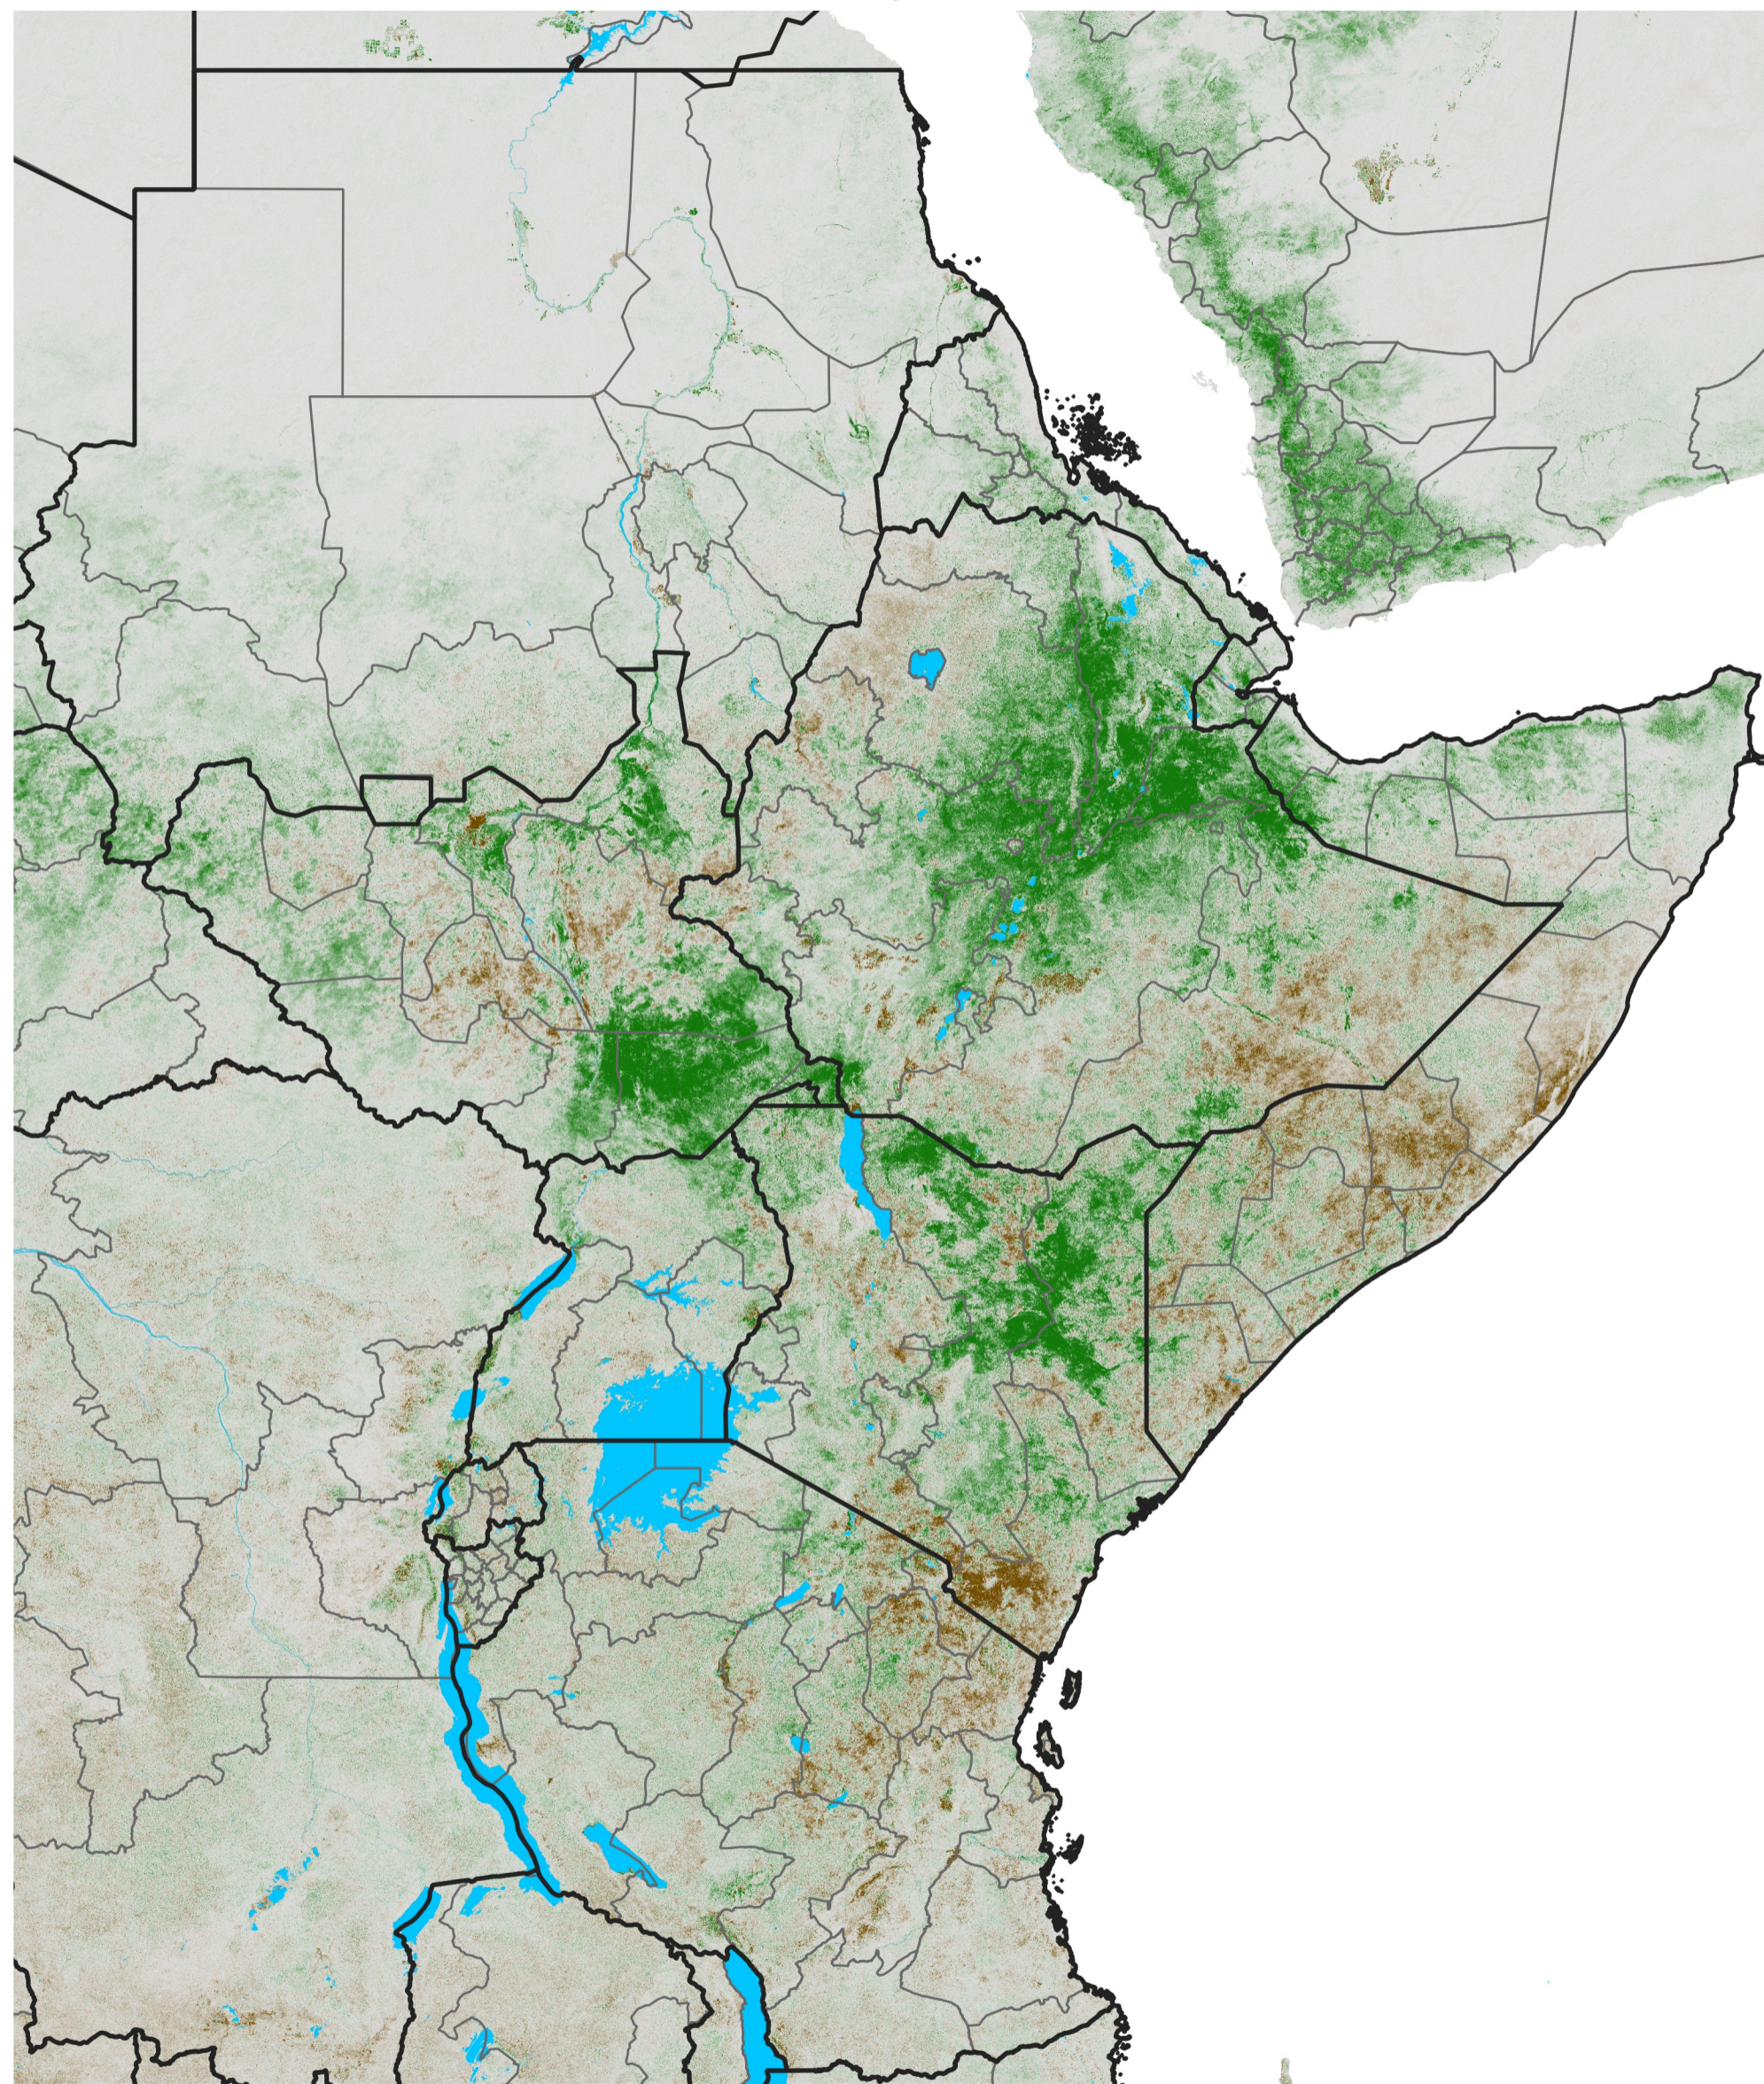

East Africa NDVI Anomaly

2023 minus Mean (2012 - 2021)

Period 26 / May 01 - 10, 2023

NDVI Anomaly

< -0.3 -0.2 -0.1 -0.05 0.05 0.1 0.2 >0.3

Negative

No Difference

Positive