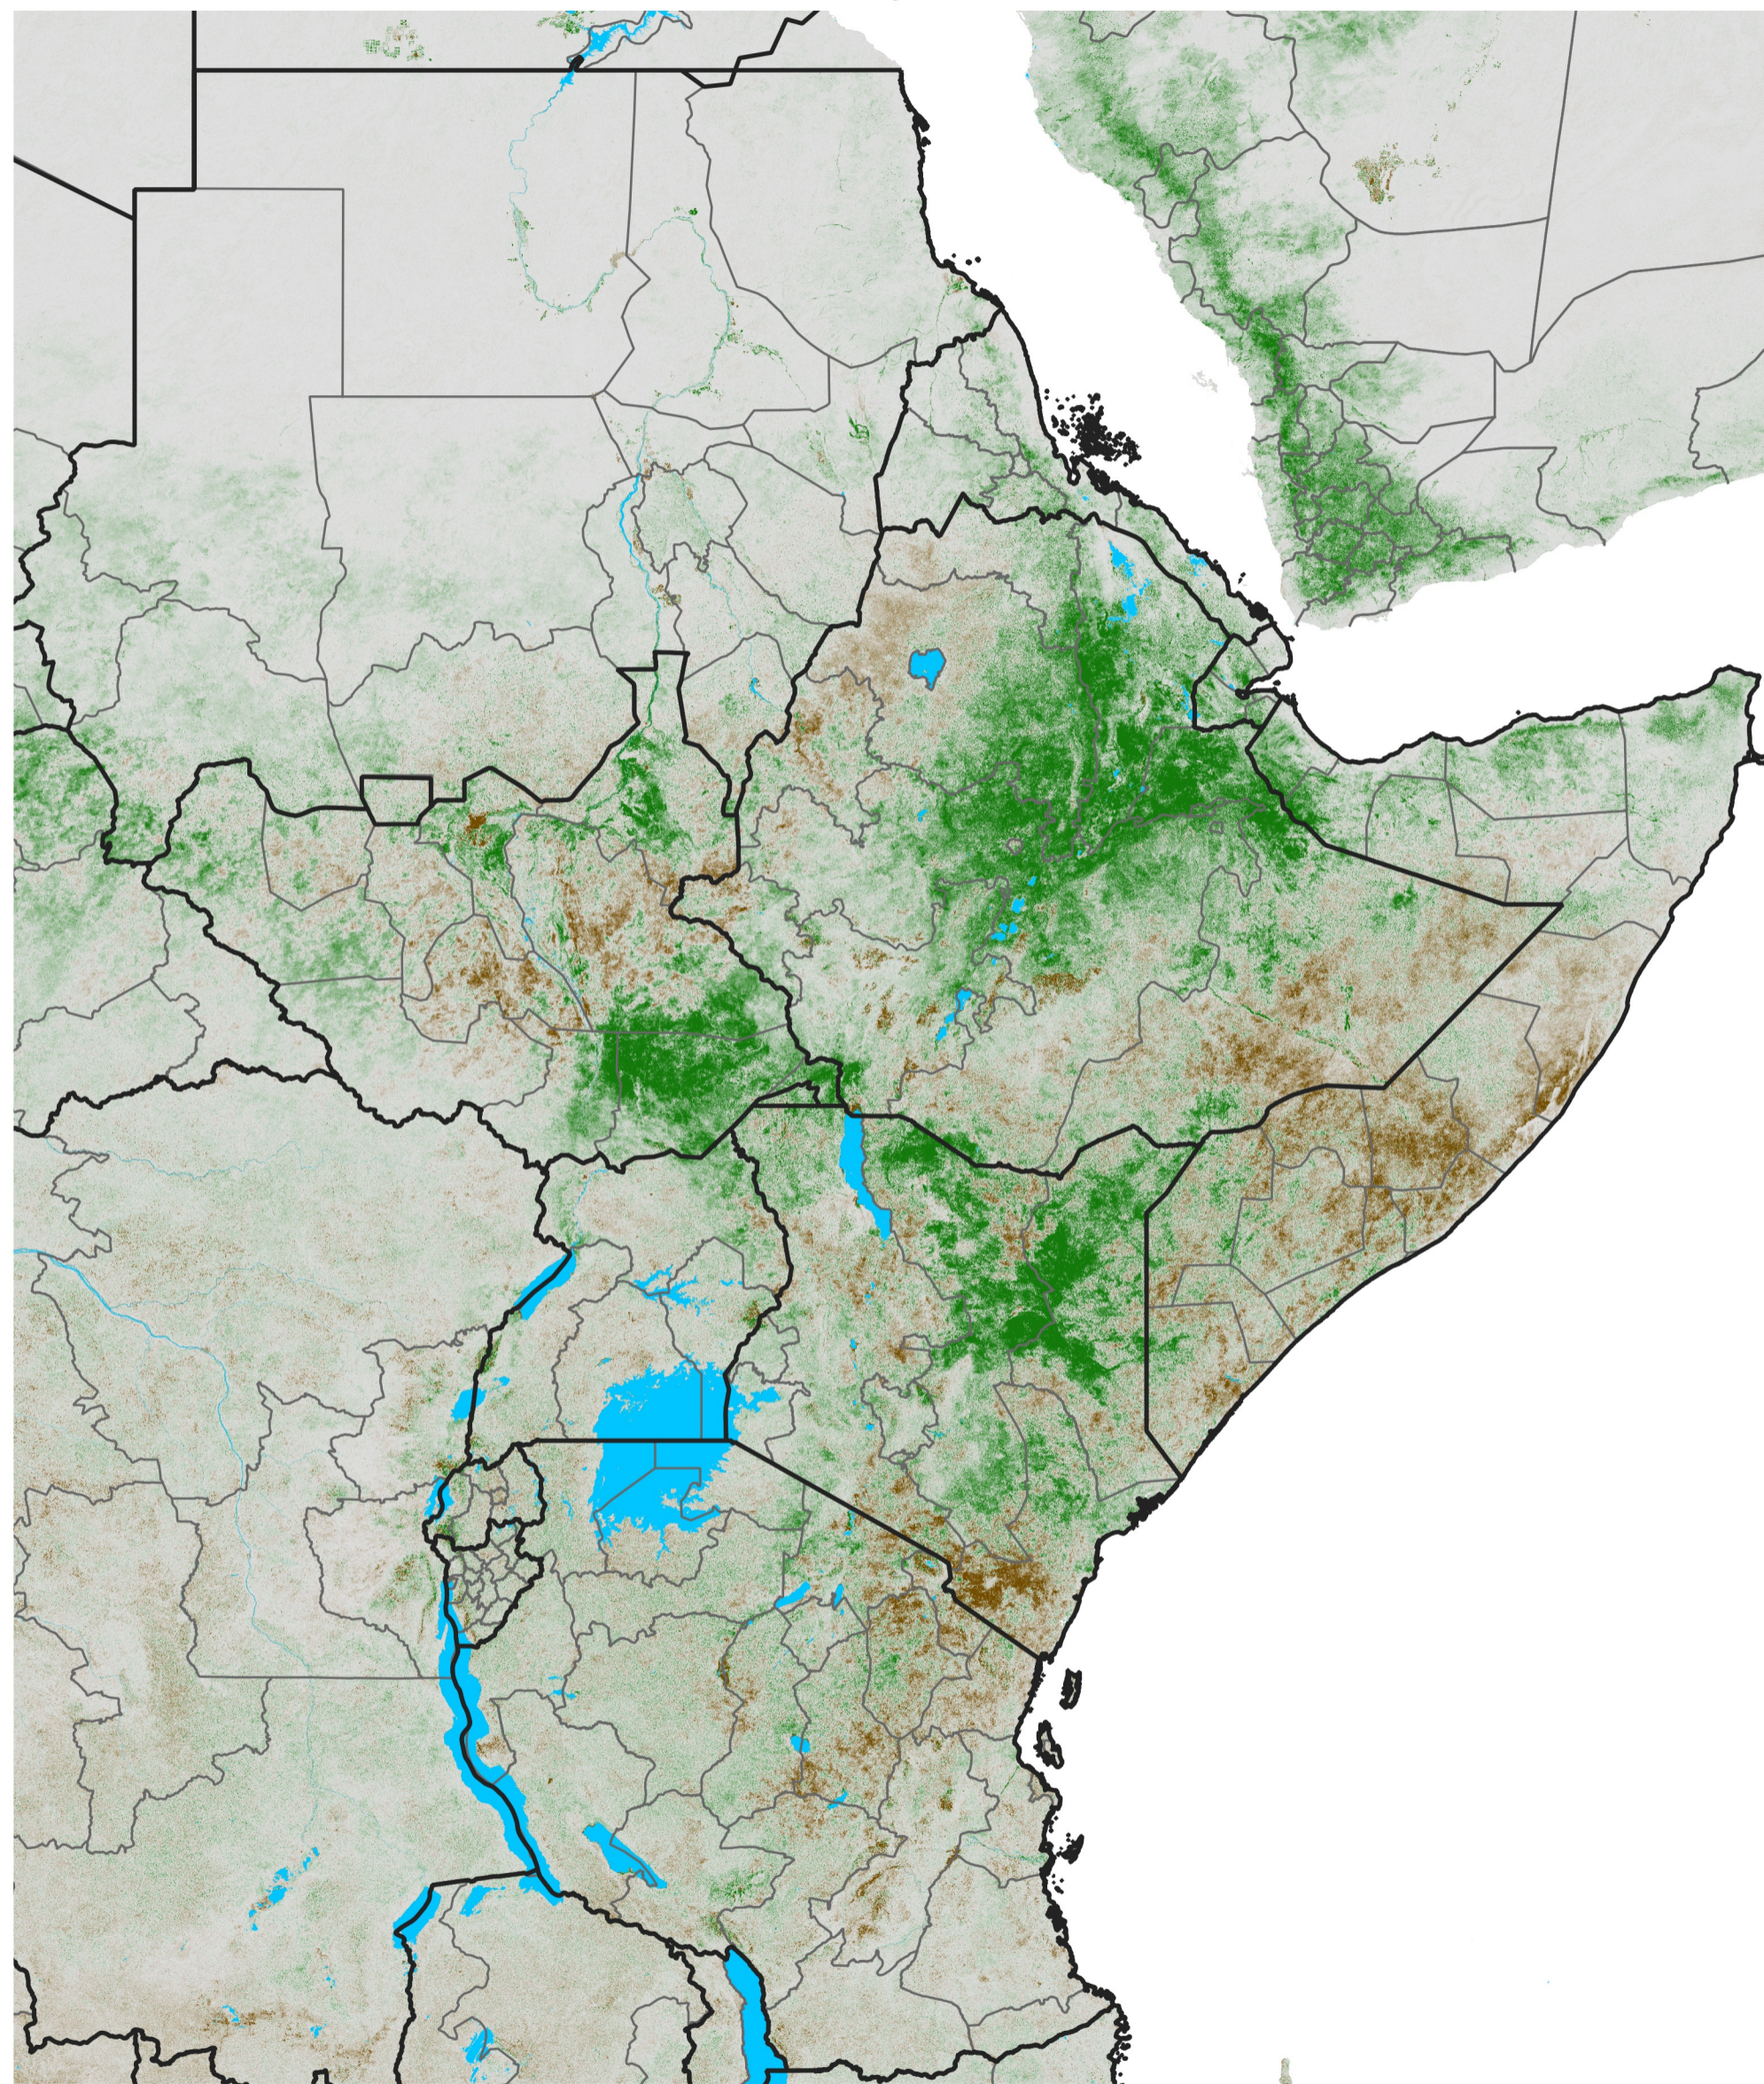

East Africa NDVI Anomaly

2023 minus Mean (2012 - 2021)

Period 27 / May 06 - 15, 2023

NDVI Anomaly

< -0.3 -0.2 -0.1 -0.05 0.05 0.1 0.2 > 0.3

Negative

No Difference

Positive