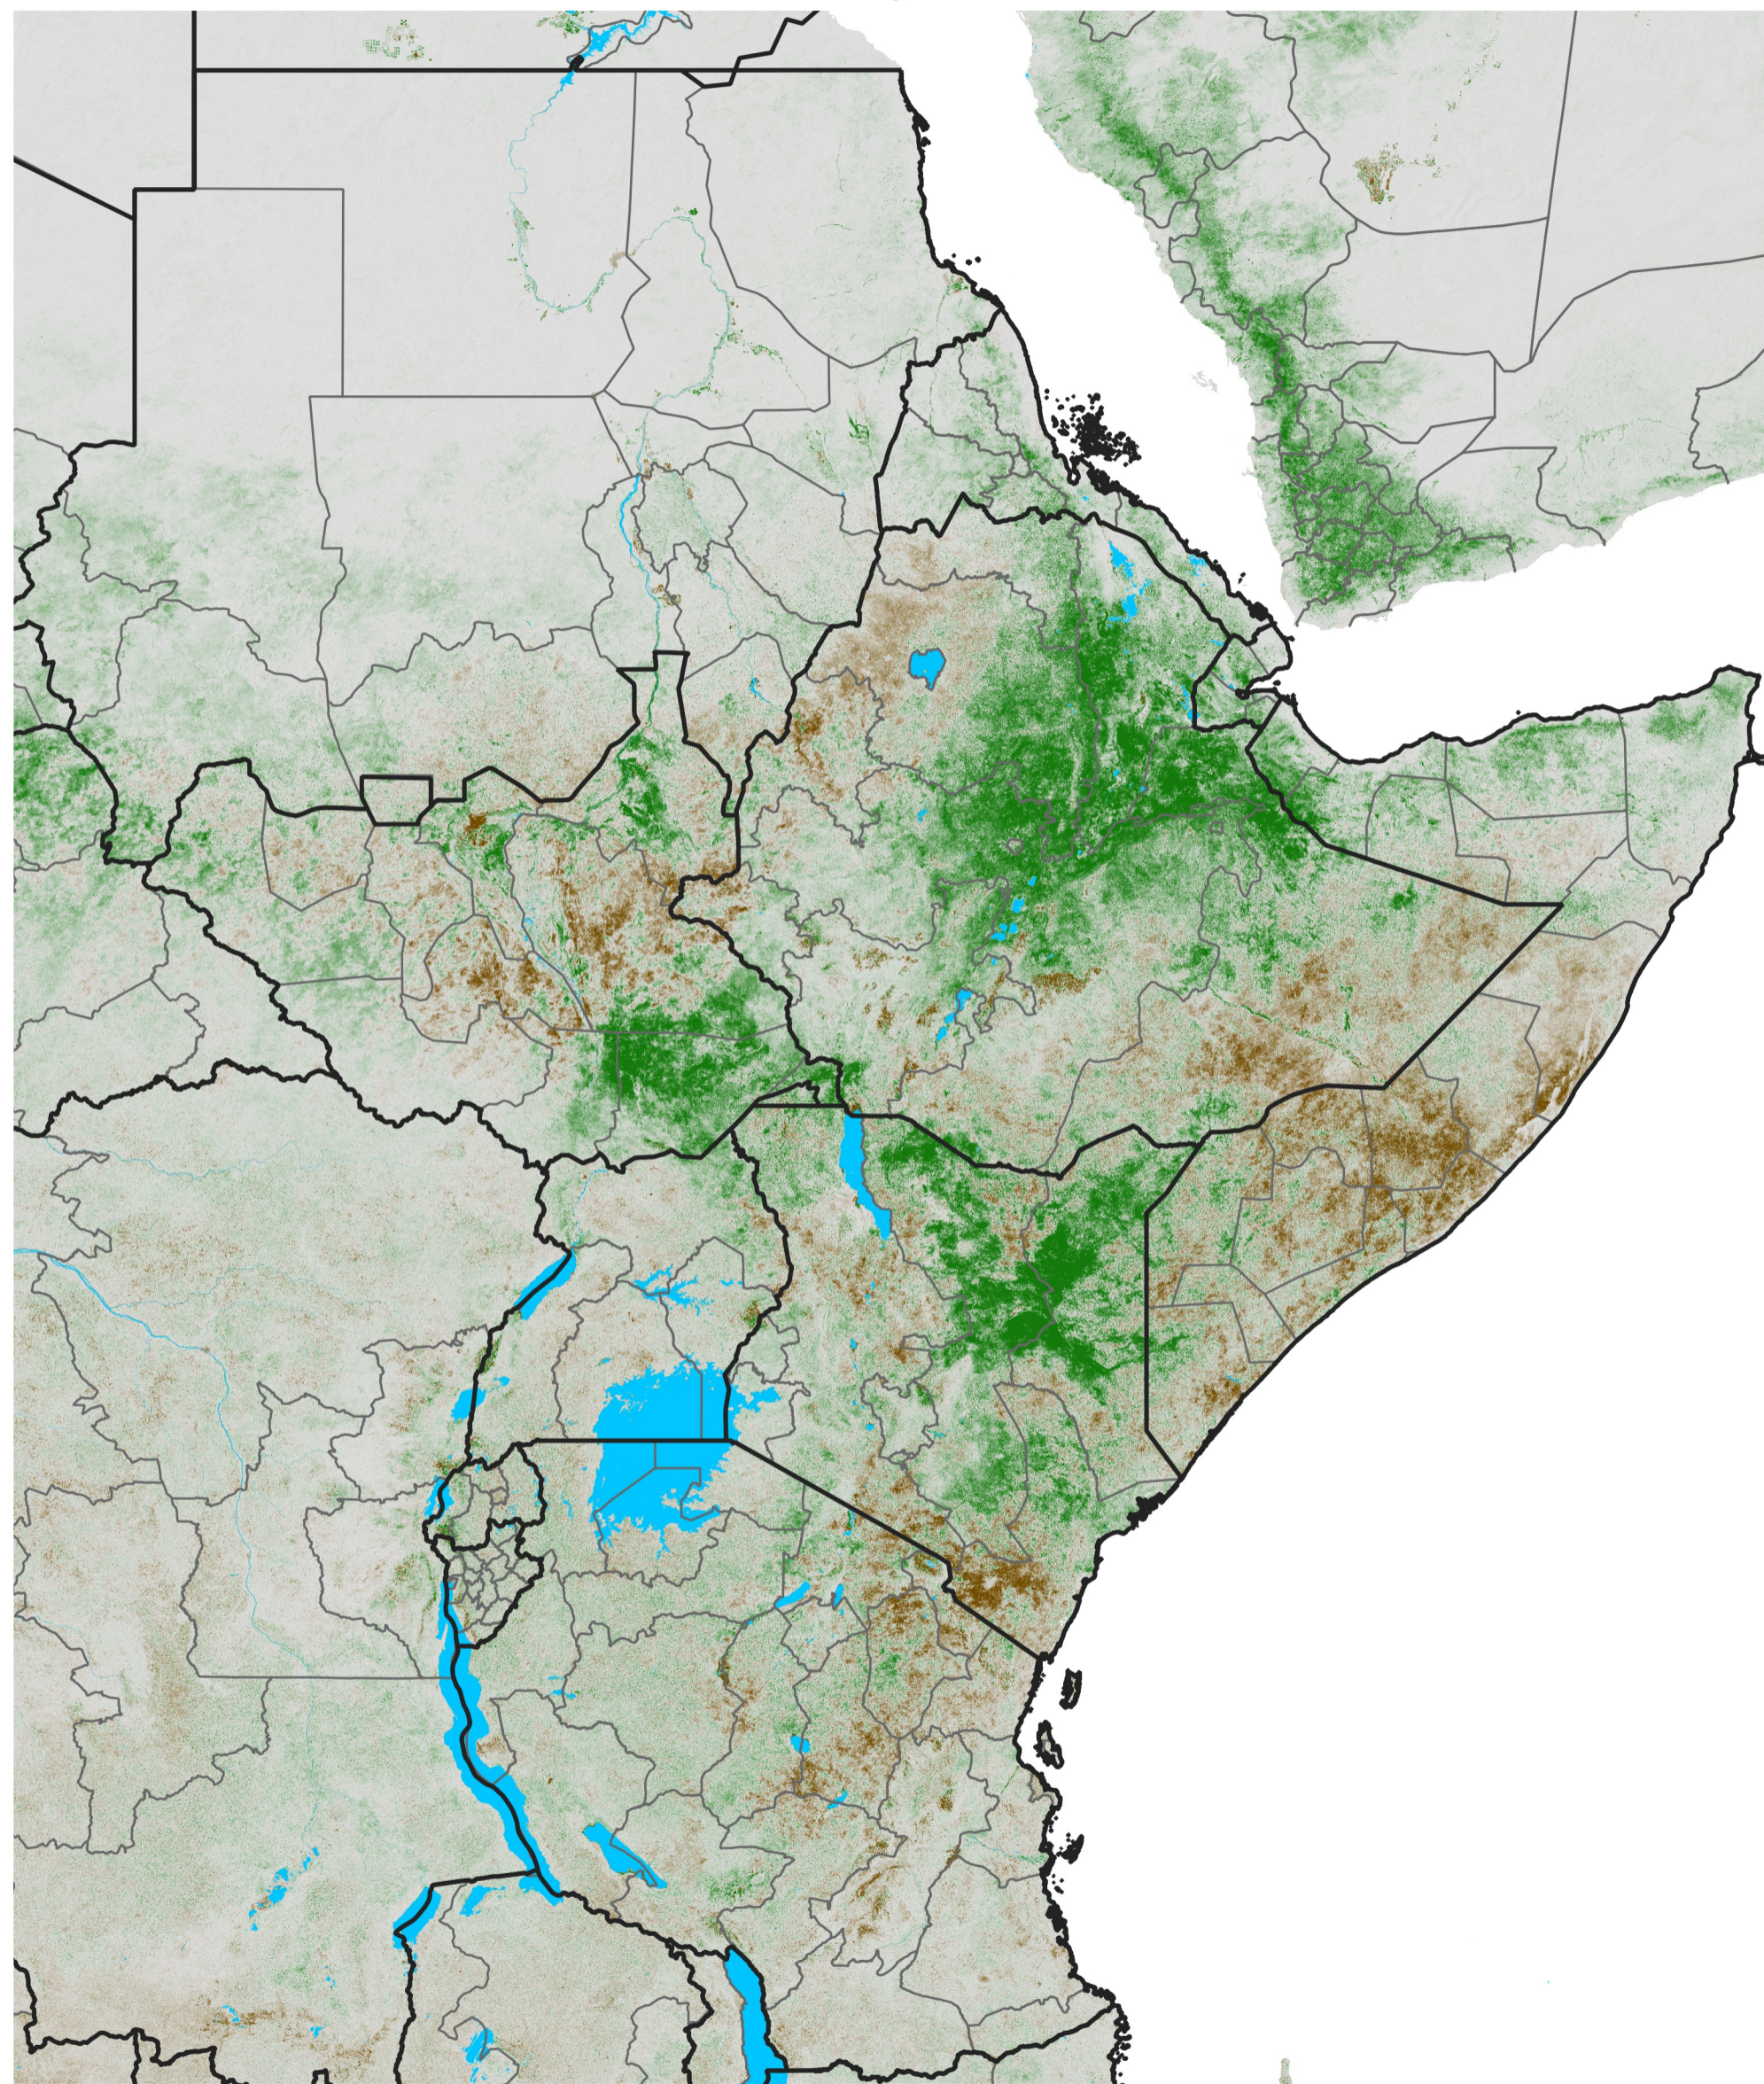

East Africa NDVI Anomaly

2023 minus Mean (2012 - 2021)

Period 28 / May 11 - 20, 2023

NDVI Anomaly

< -0.3 -0.2 -0.1 -0.05 0.05 0.1 0.2 >0.3

Negative

No Difference

Positive