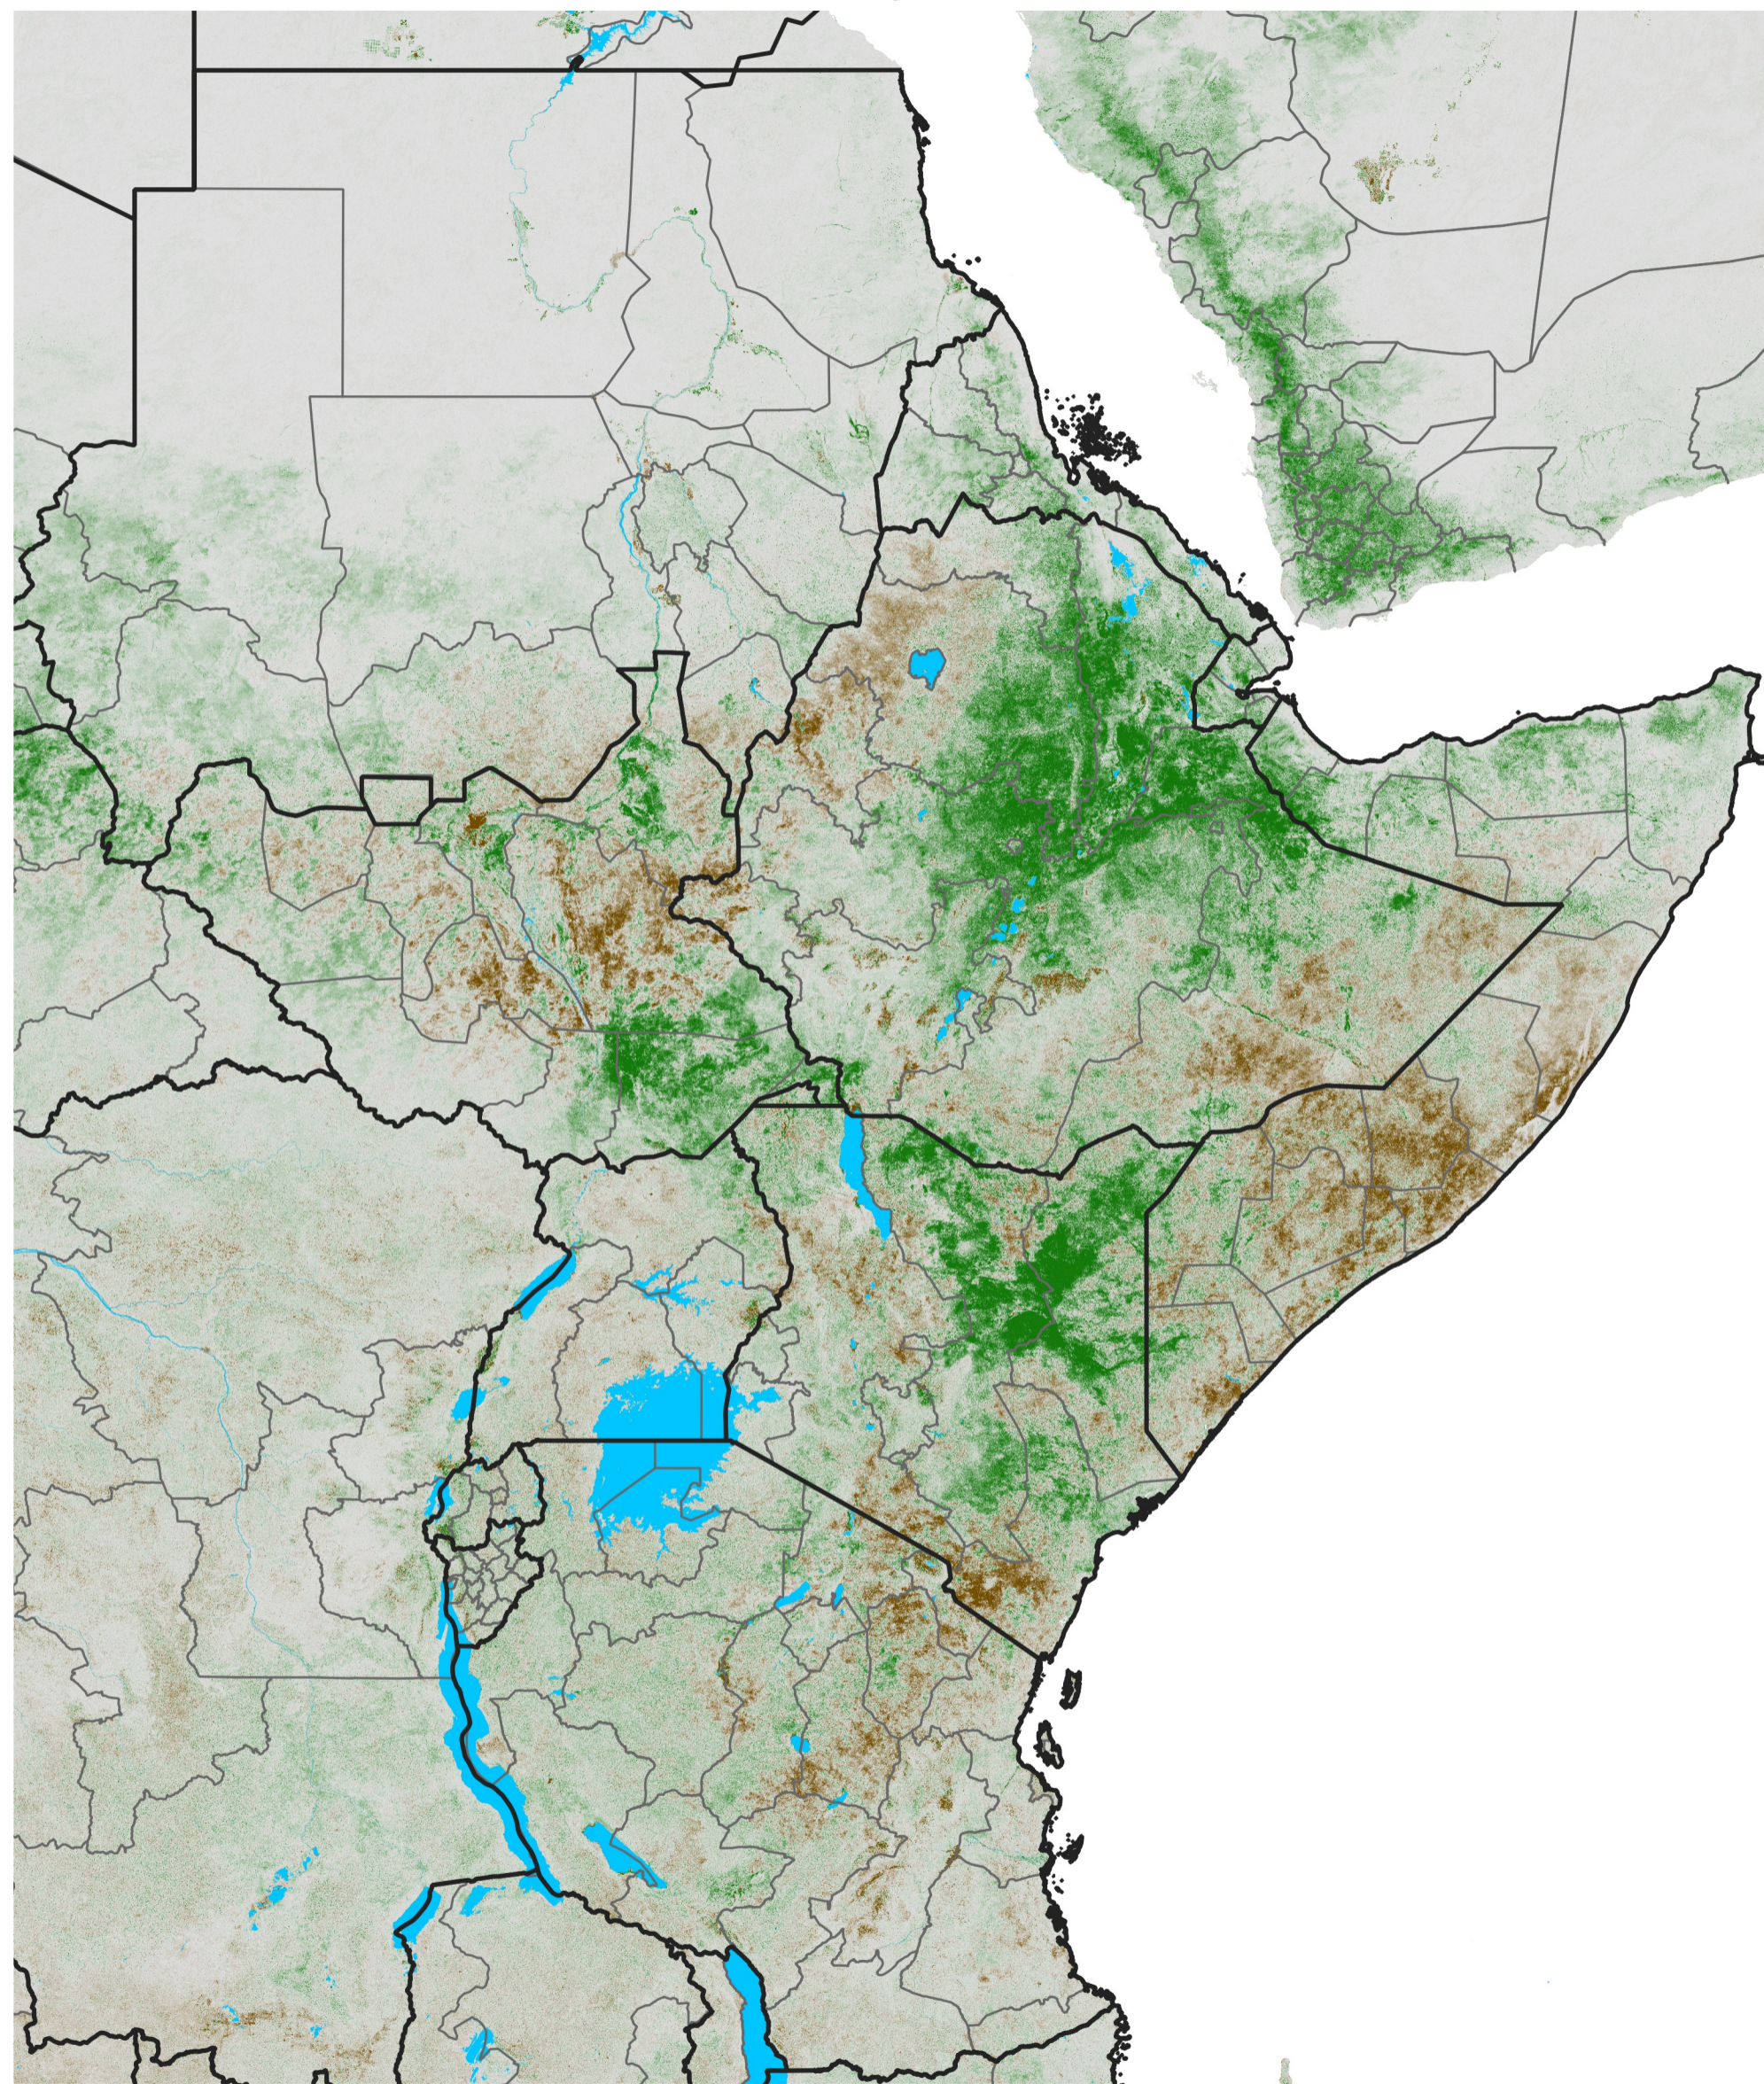

East Africa NDVI Anomaly

2023 minus Mean (2012 - 2021)

Period 29 / May 16 - 25, 2023

NDVI Anomaly

< -0.3 -0.2 -0.1 -0.05 0.05 0.1 0.2 >0.3

Negative

No Difference

Positive