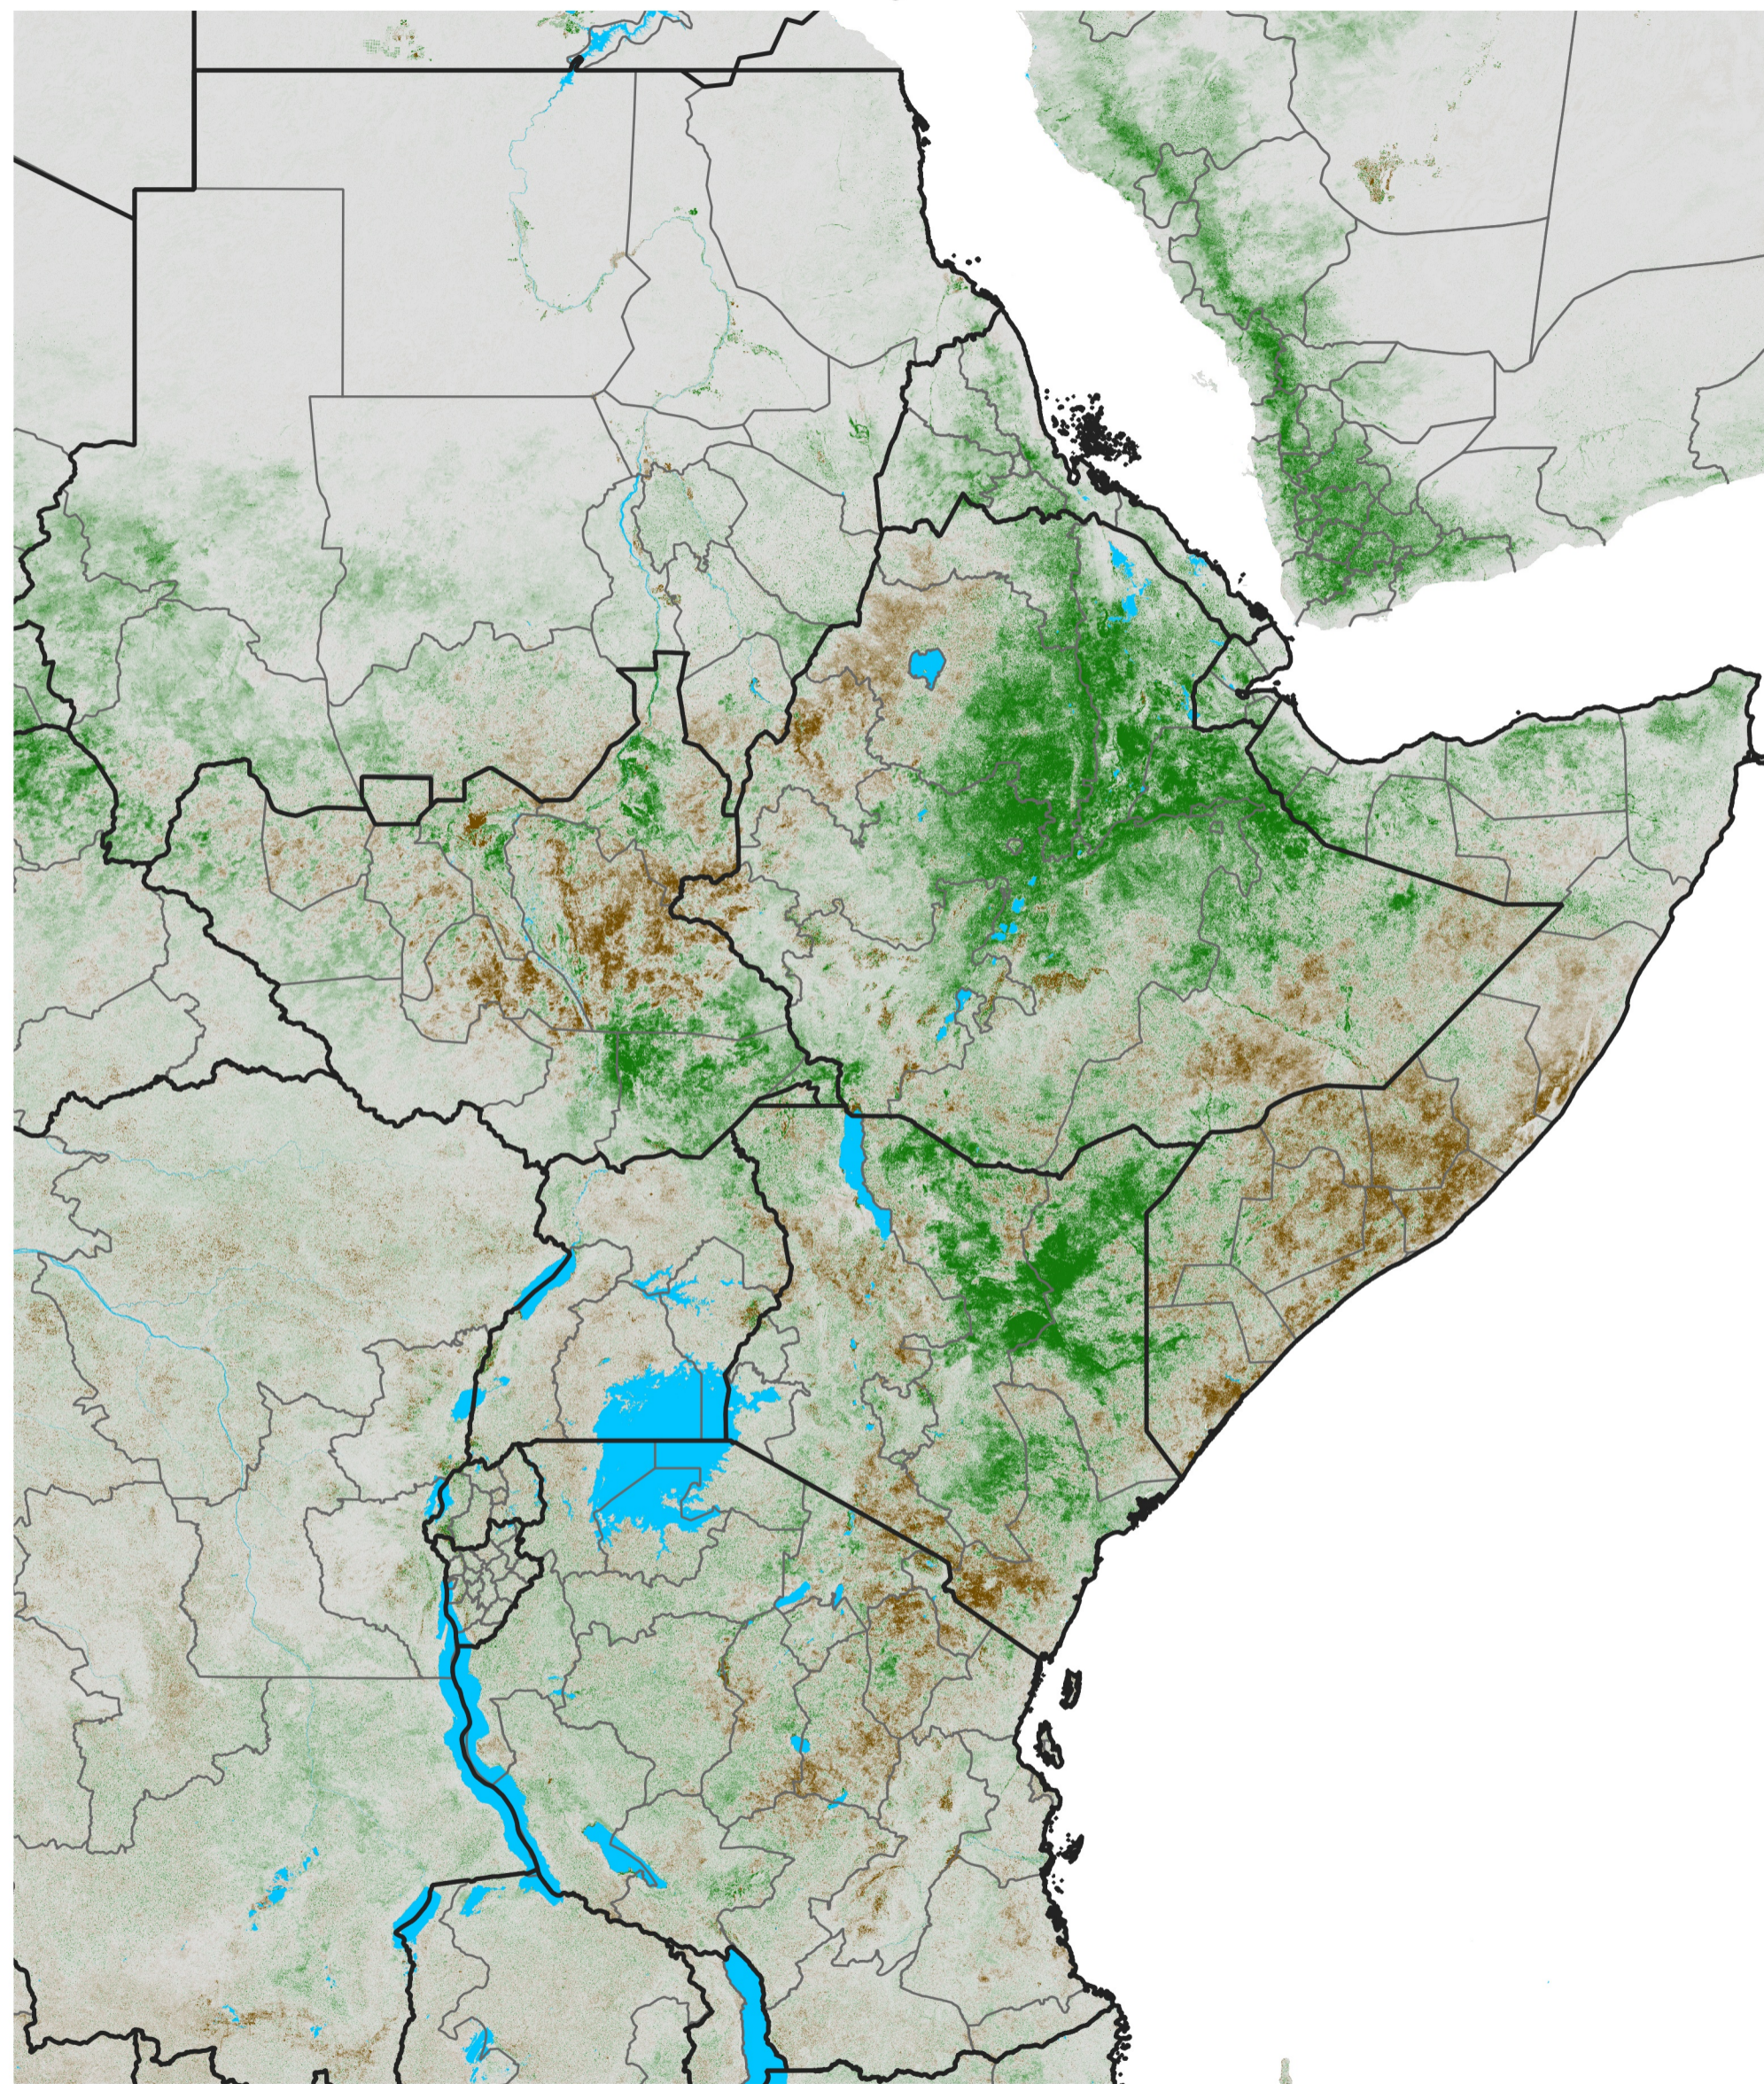

East Africa NDVI Anomaly

2023 minus Mean (2012 - 2021)

Period 30 / May 21 - 31, 2023

NDVI Anomaly

< -0.3 -0.2 -0.1 -0.05 0.05 0.1 0.2 >0.3

Negative

No Difference

Positive